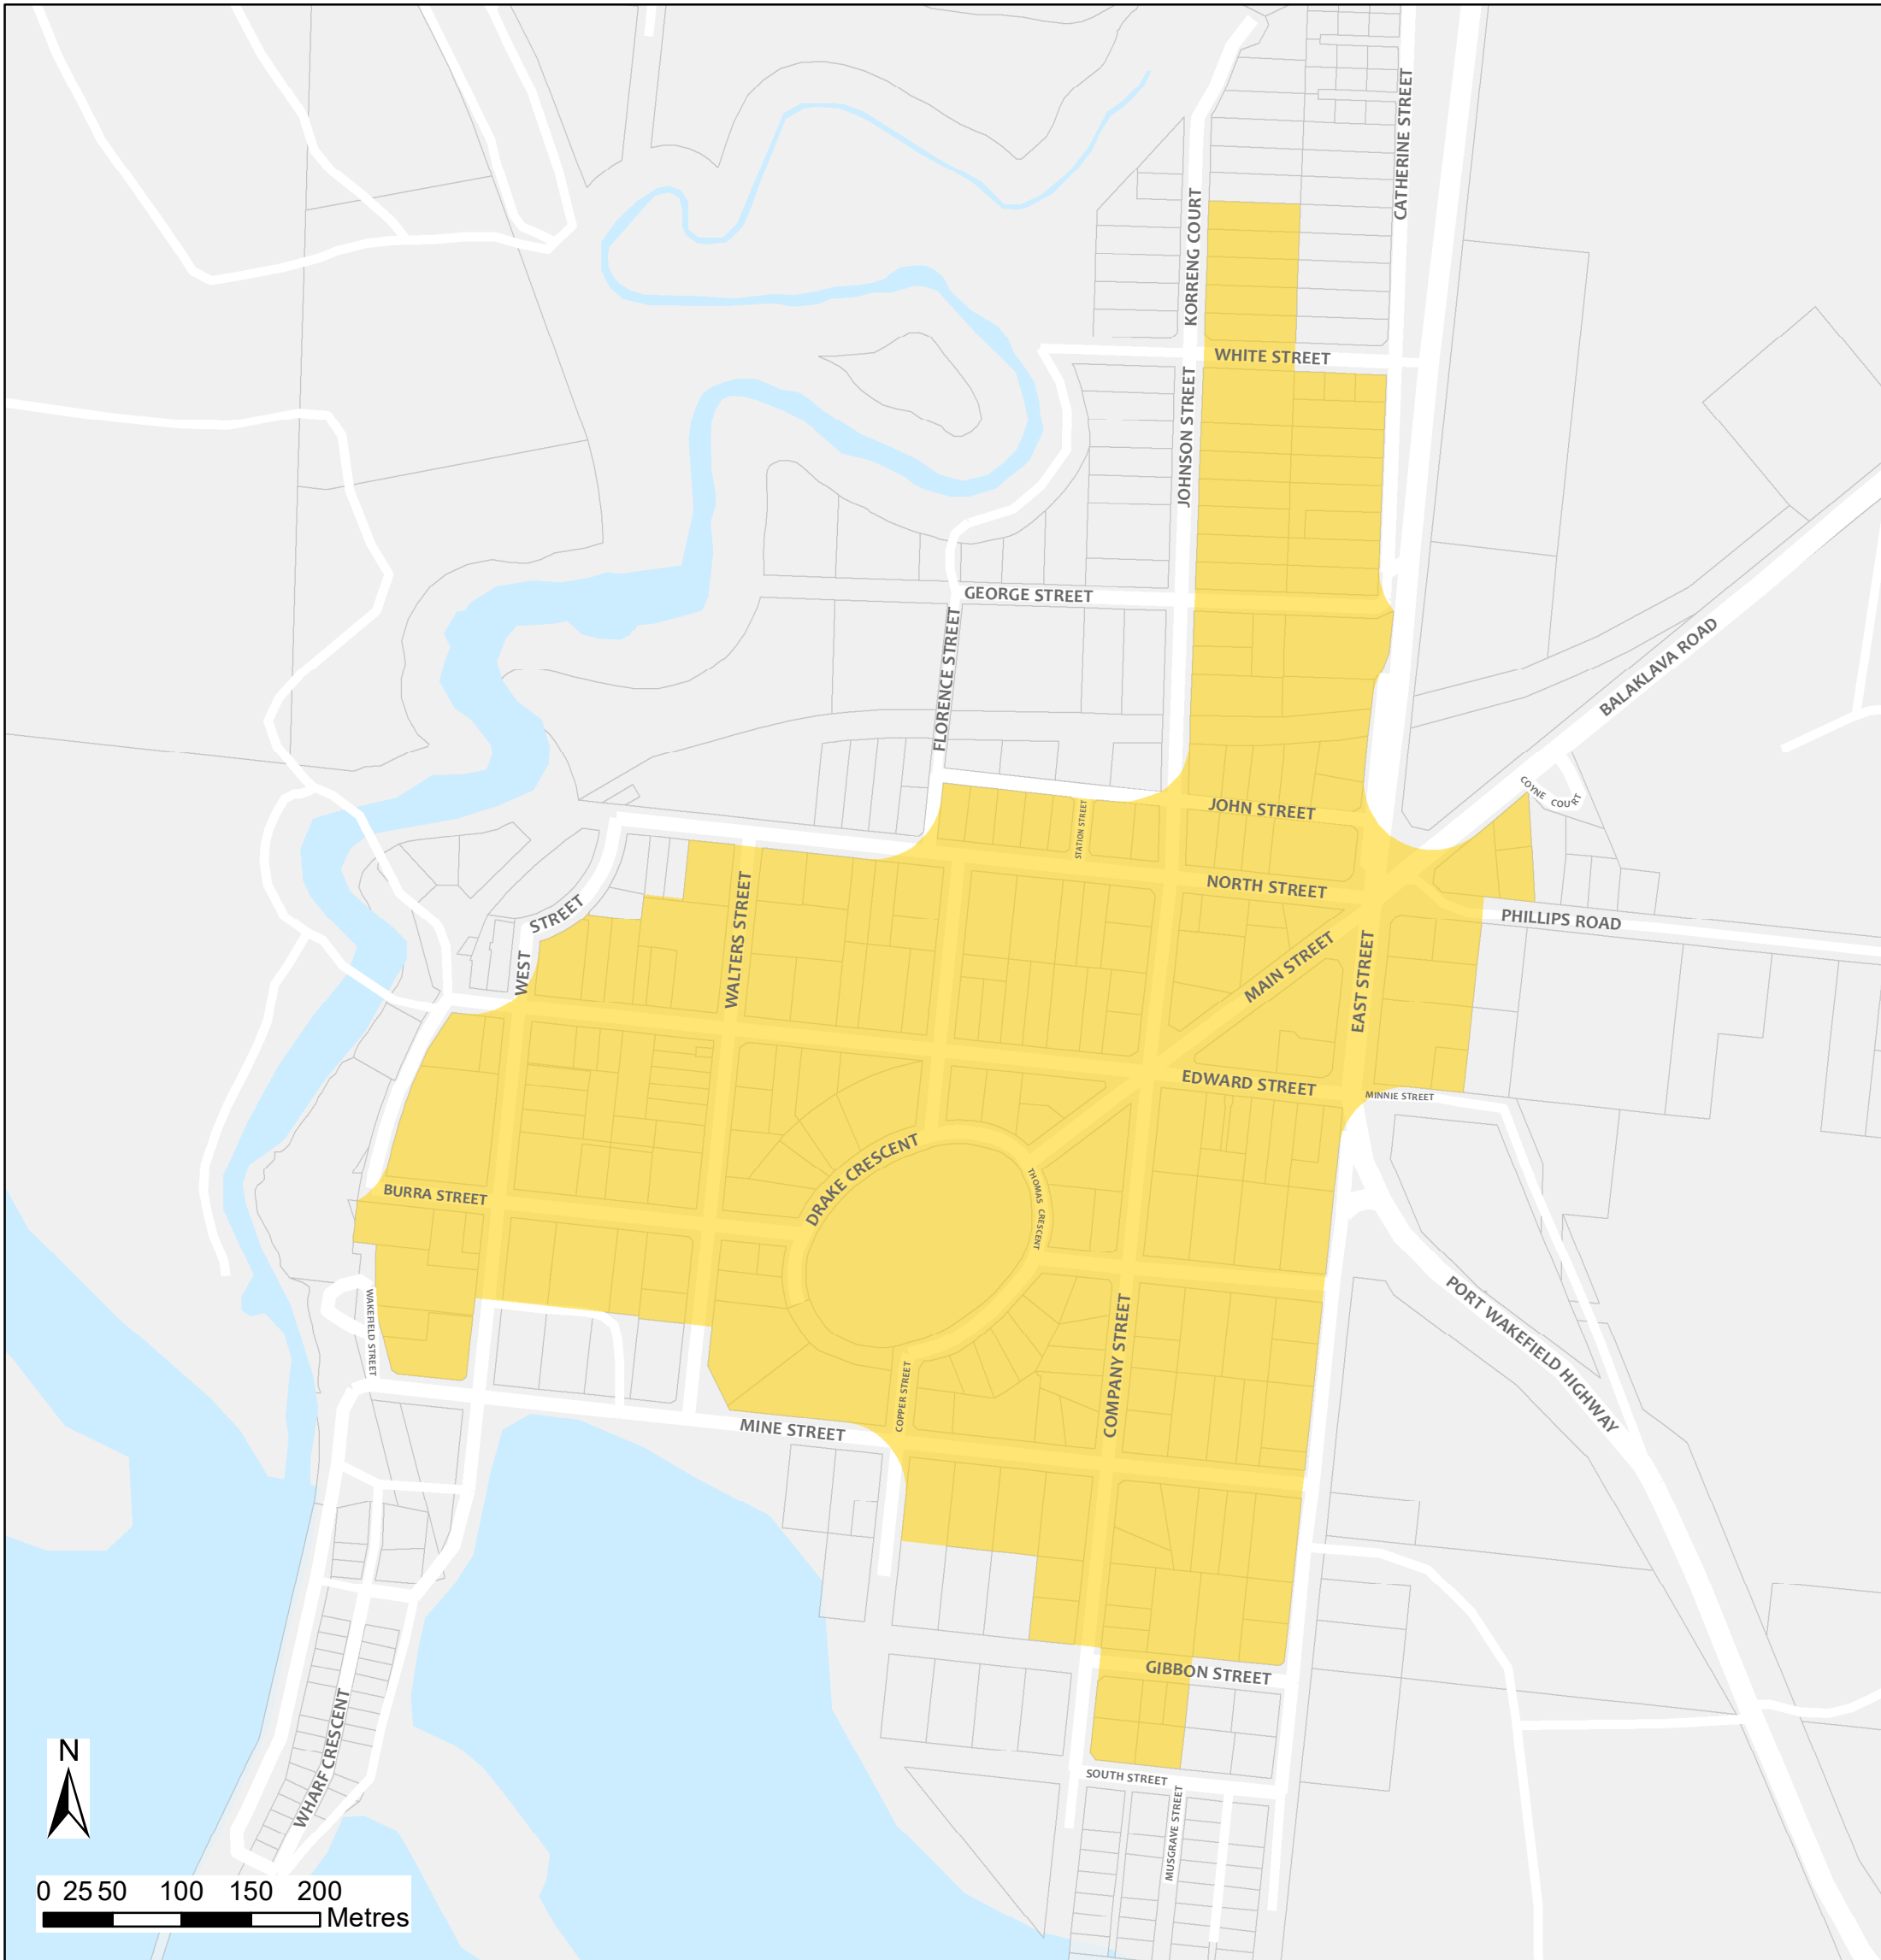

Port Wakefield Bushfire Safer Place

Council: Wakefield Regional Council
Fire Ban District: Mid North

 Bushfire Safer Place  Property Cadastre

This Bushfire Safer Place is considered to be relatively safe from fire due to its low levels of fuel. Although the CFS has taken every care and precaution in identifying this area it will be subjected to spark and ember attack in the event of a fire.

It is recommended that you identify several Bushfire Safer Places when creating your personal Bushfire Survival Plan. Templates for Bushfire Survival Plans are available from the CFS website.

Map produced: February 2018