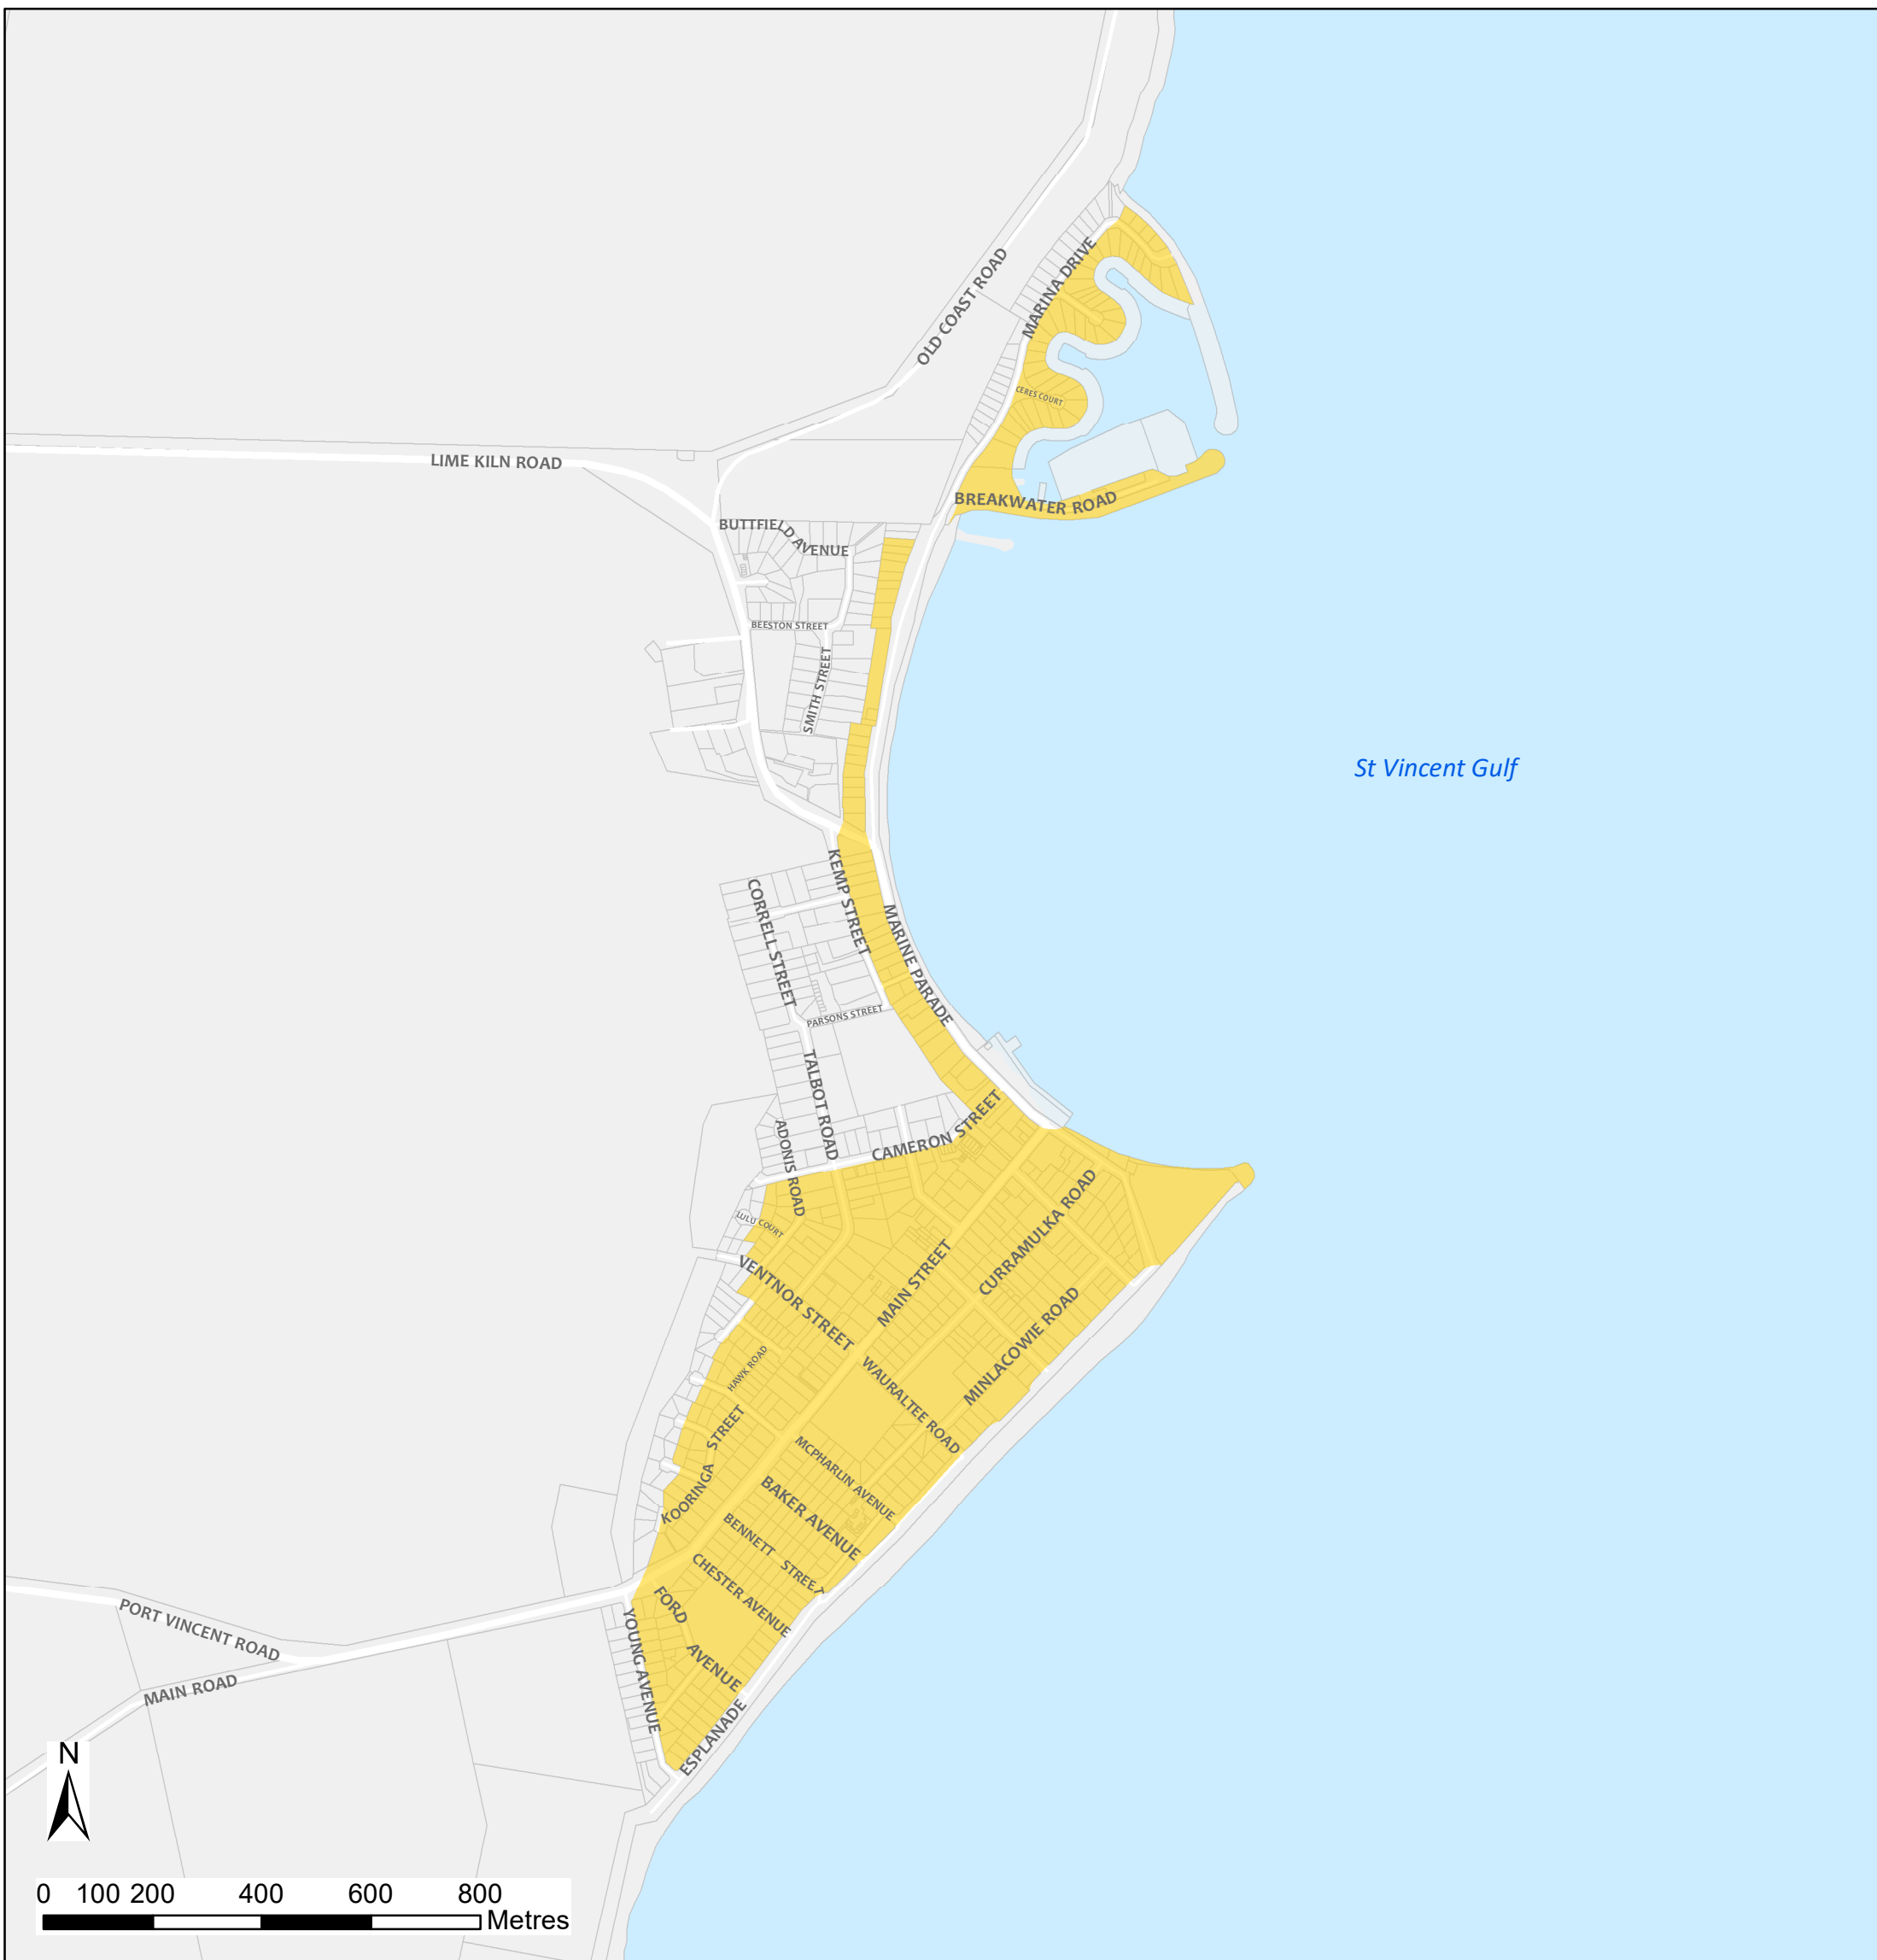

Port Vincent Bushfire Safer Place

Council: Yorke Peninsula Council
Fire Ban District: Yorke Peninsula

 Bushfire Safer Place  Property Cadastre

This Bushfire Safer Place is considered to be relatively safe from fire due to its low levels of fuel. Although the CFS has taken every care and precaution in identifying this area it will be subjected to spark and ember attack in the event of a fire.

It is recommended that you identify several Bushfire Safer Places when creating your personal Bushfire Survival Plan. Templates for Bushfire Survival Plans are available from the CFS website.

Map produced: February 2018