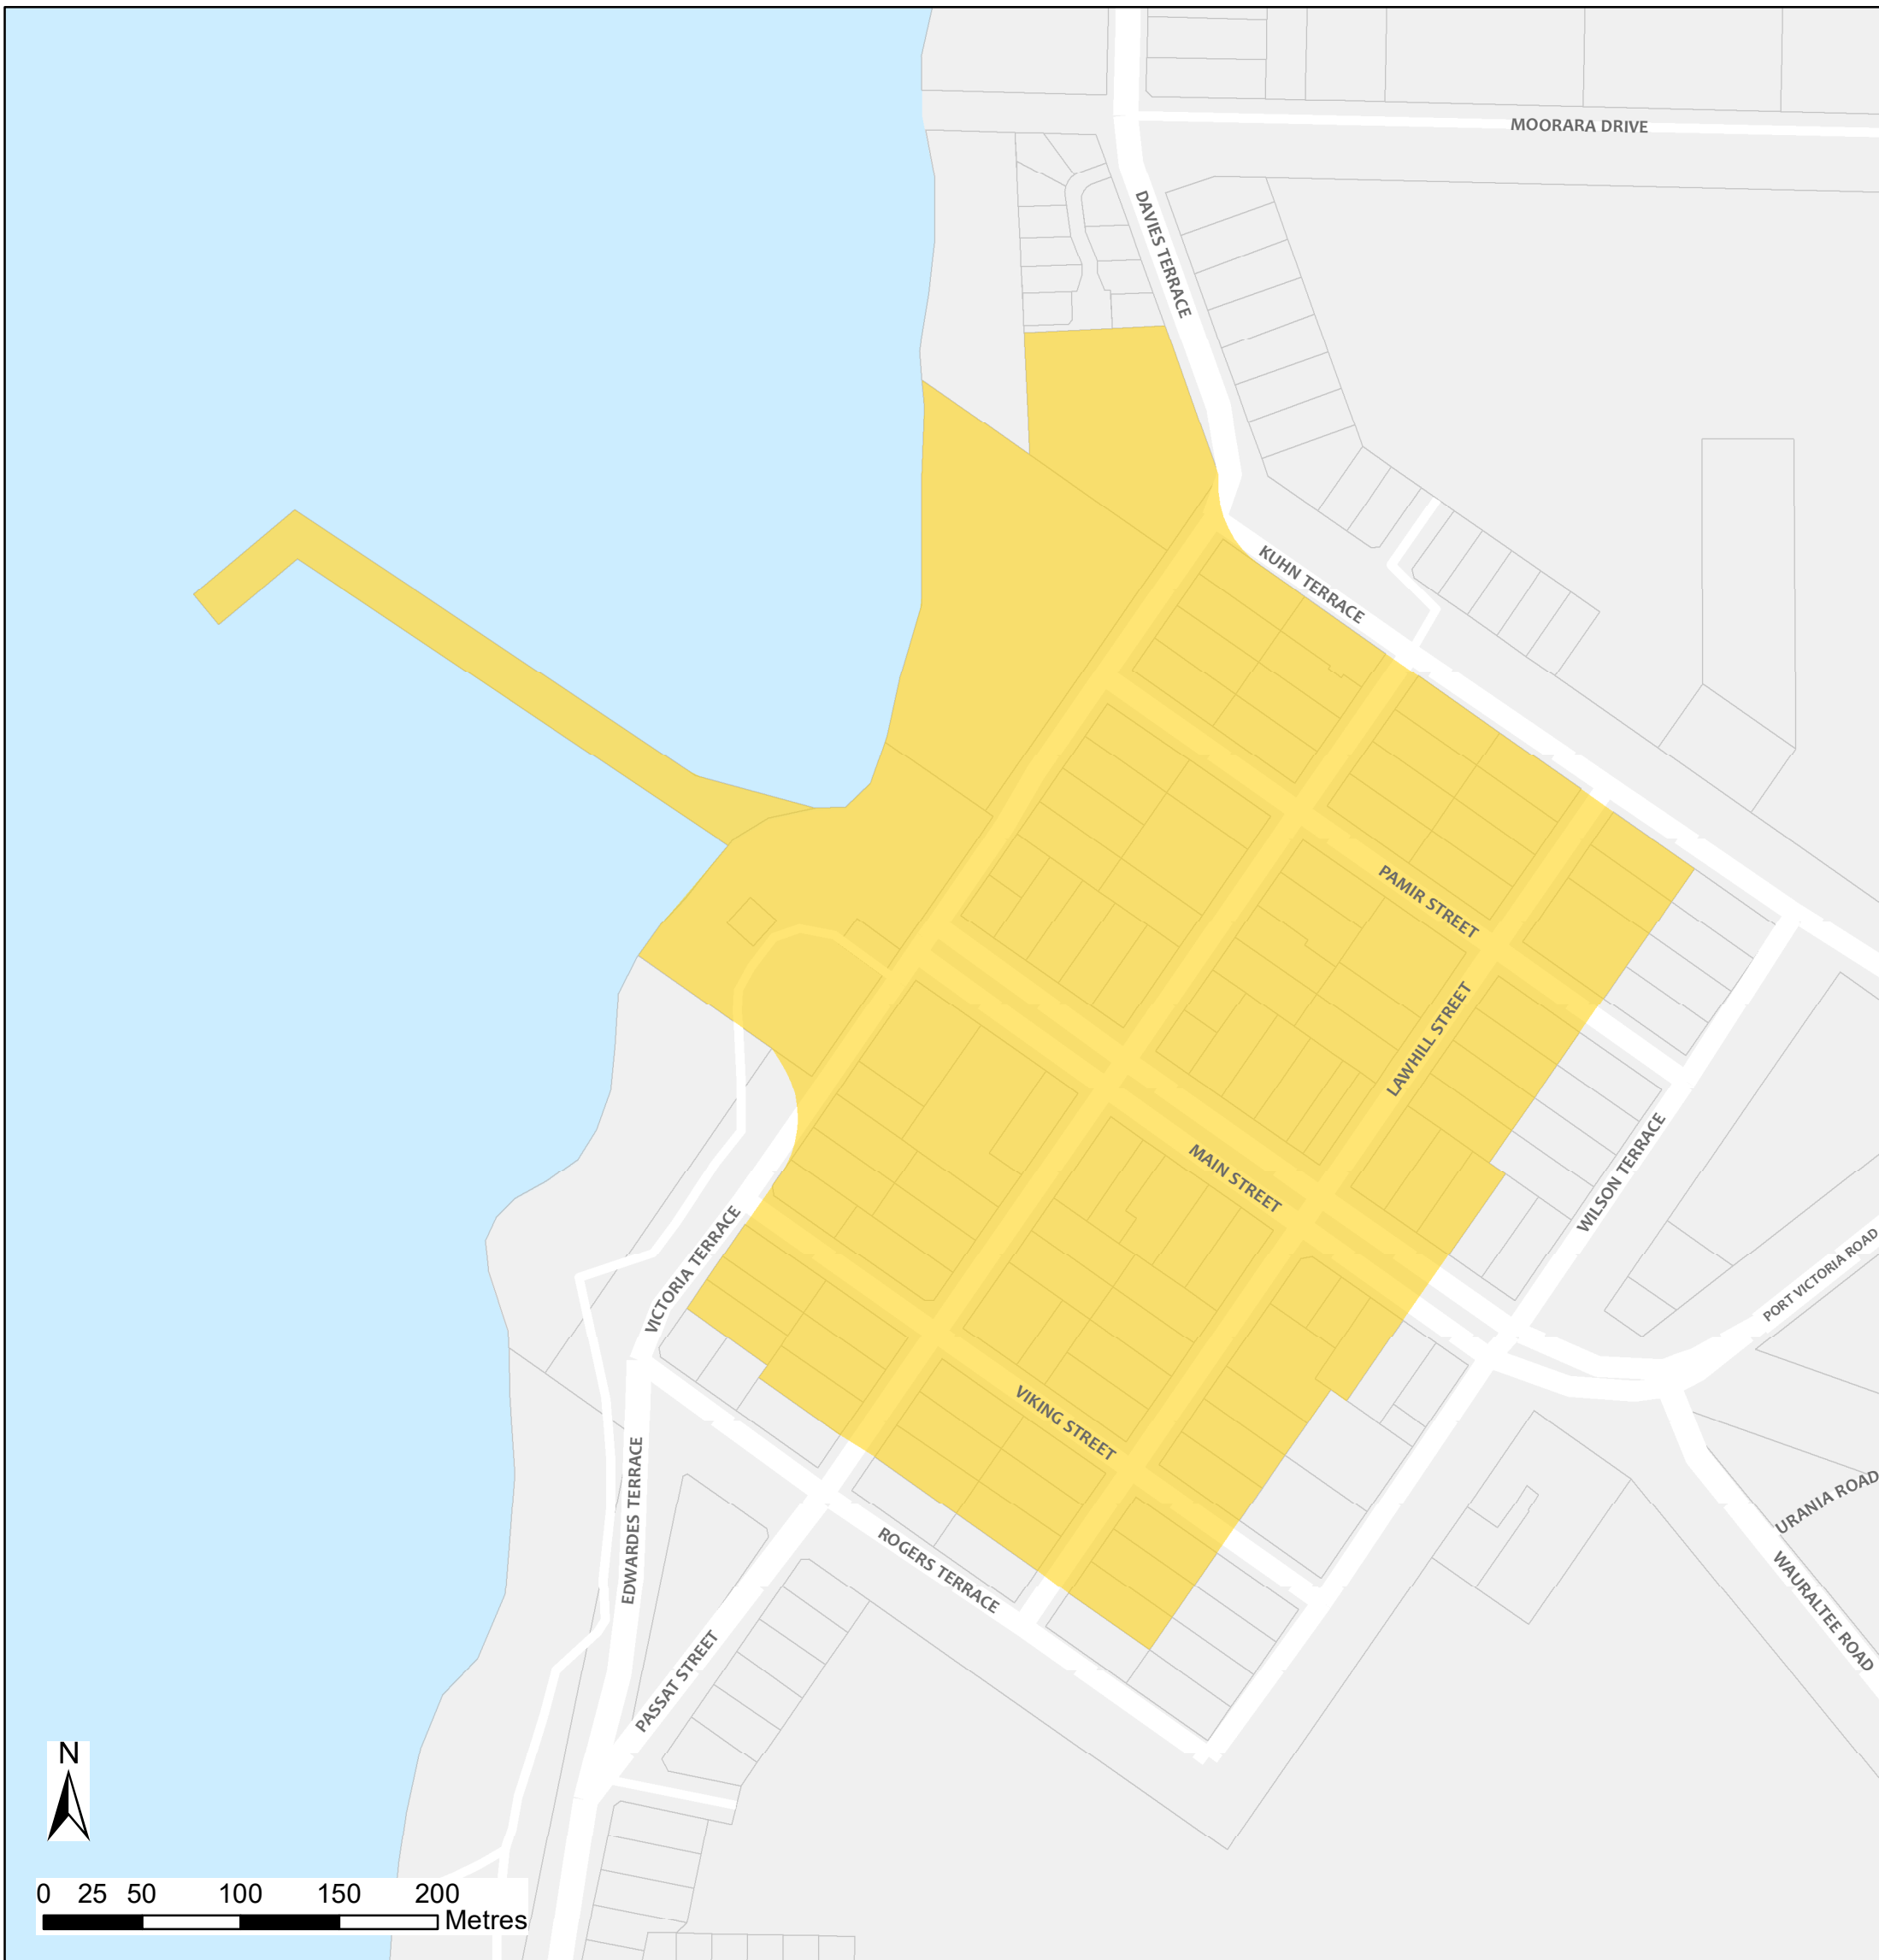

Port Victoria Bushfire Safer Place

Council: Yorke Peninsula Council
Fire Ban District: Yorke Peninsula

 Bushfire Safer Place  Property Cadastre

This Bushfire Safer Place is considered to be relatively safe from fire due to its low levels of fuel. Although the CFS has taken every care and precaution in identifying this area it will be subjected to spark and ember attack in the event of a fire.

It is recommended that you identify several Bushfire Safer Places when creating your personal Bushfire Survival Plan. Templates for Bushfire Survival Plans are available from the CFS website.

Map produced: February 2018