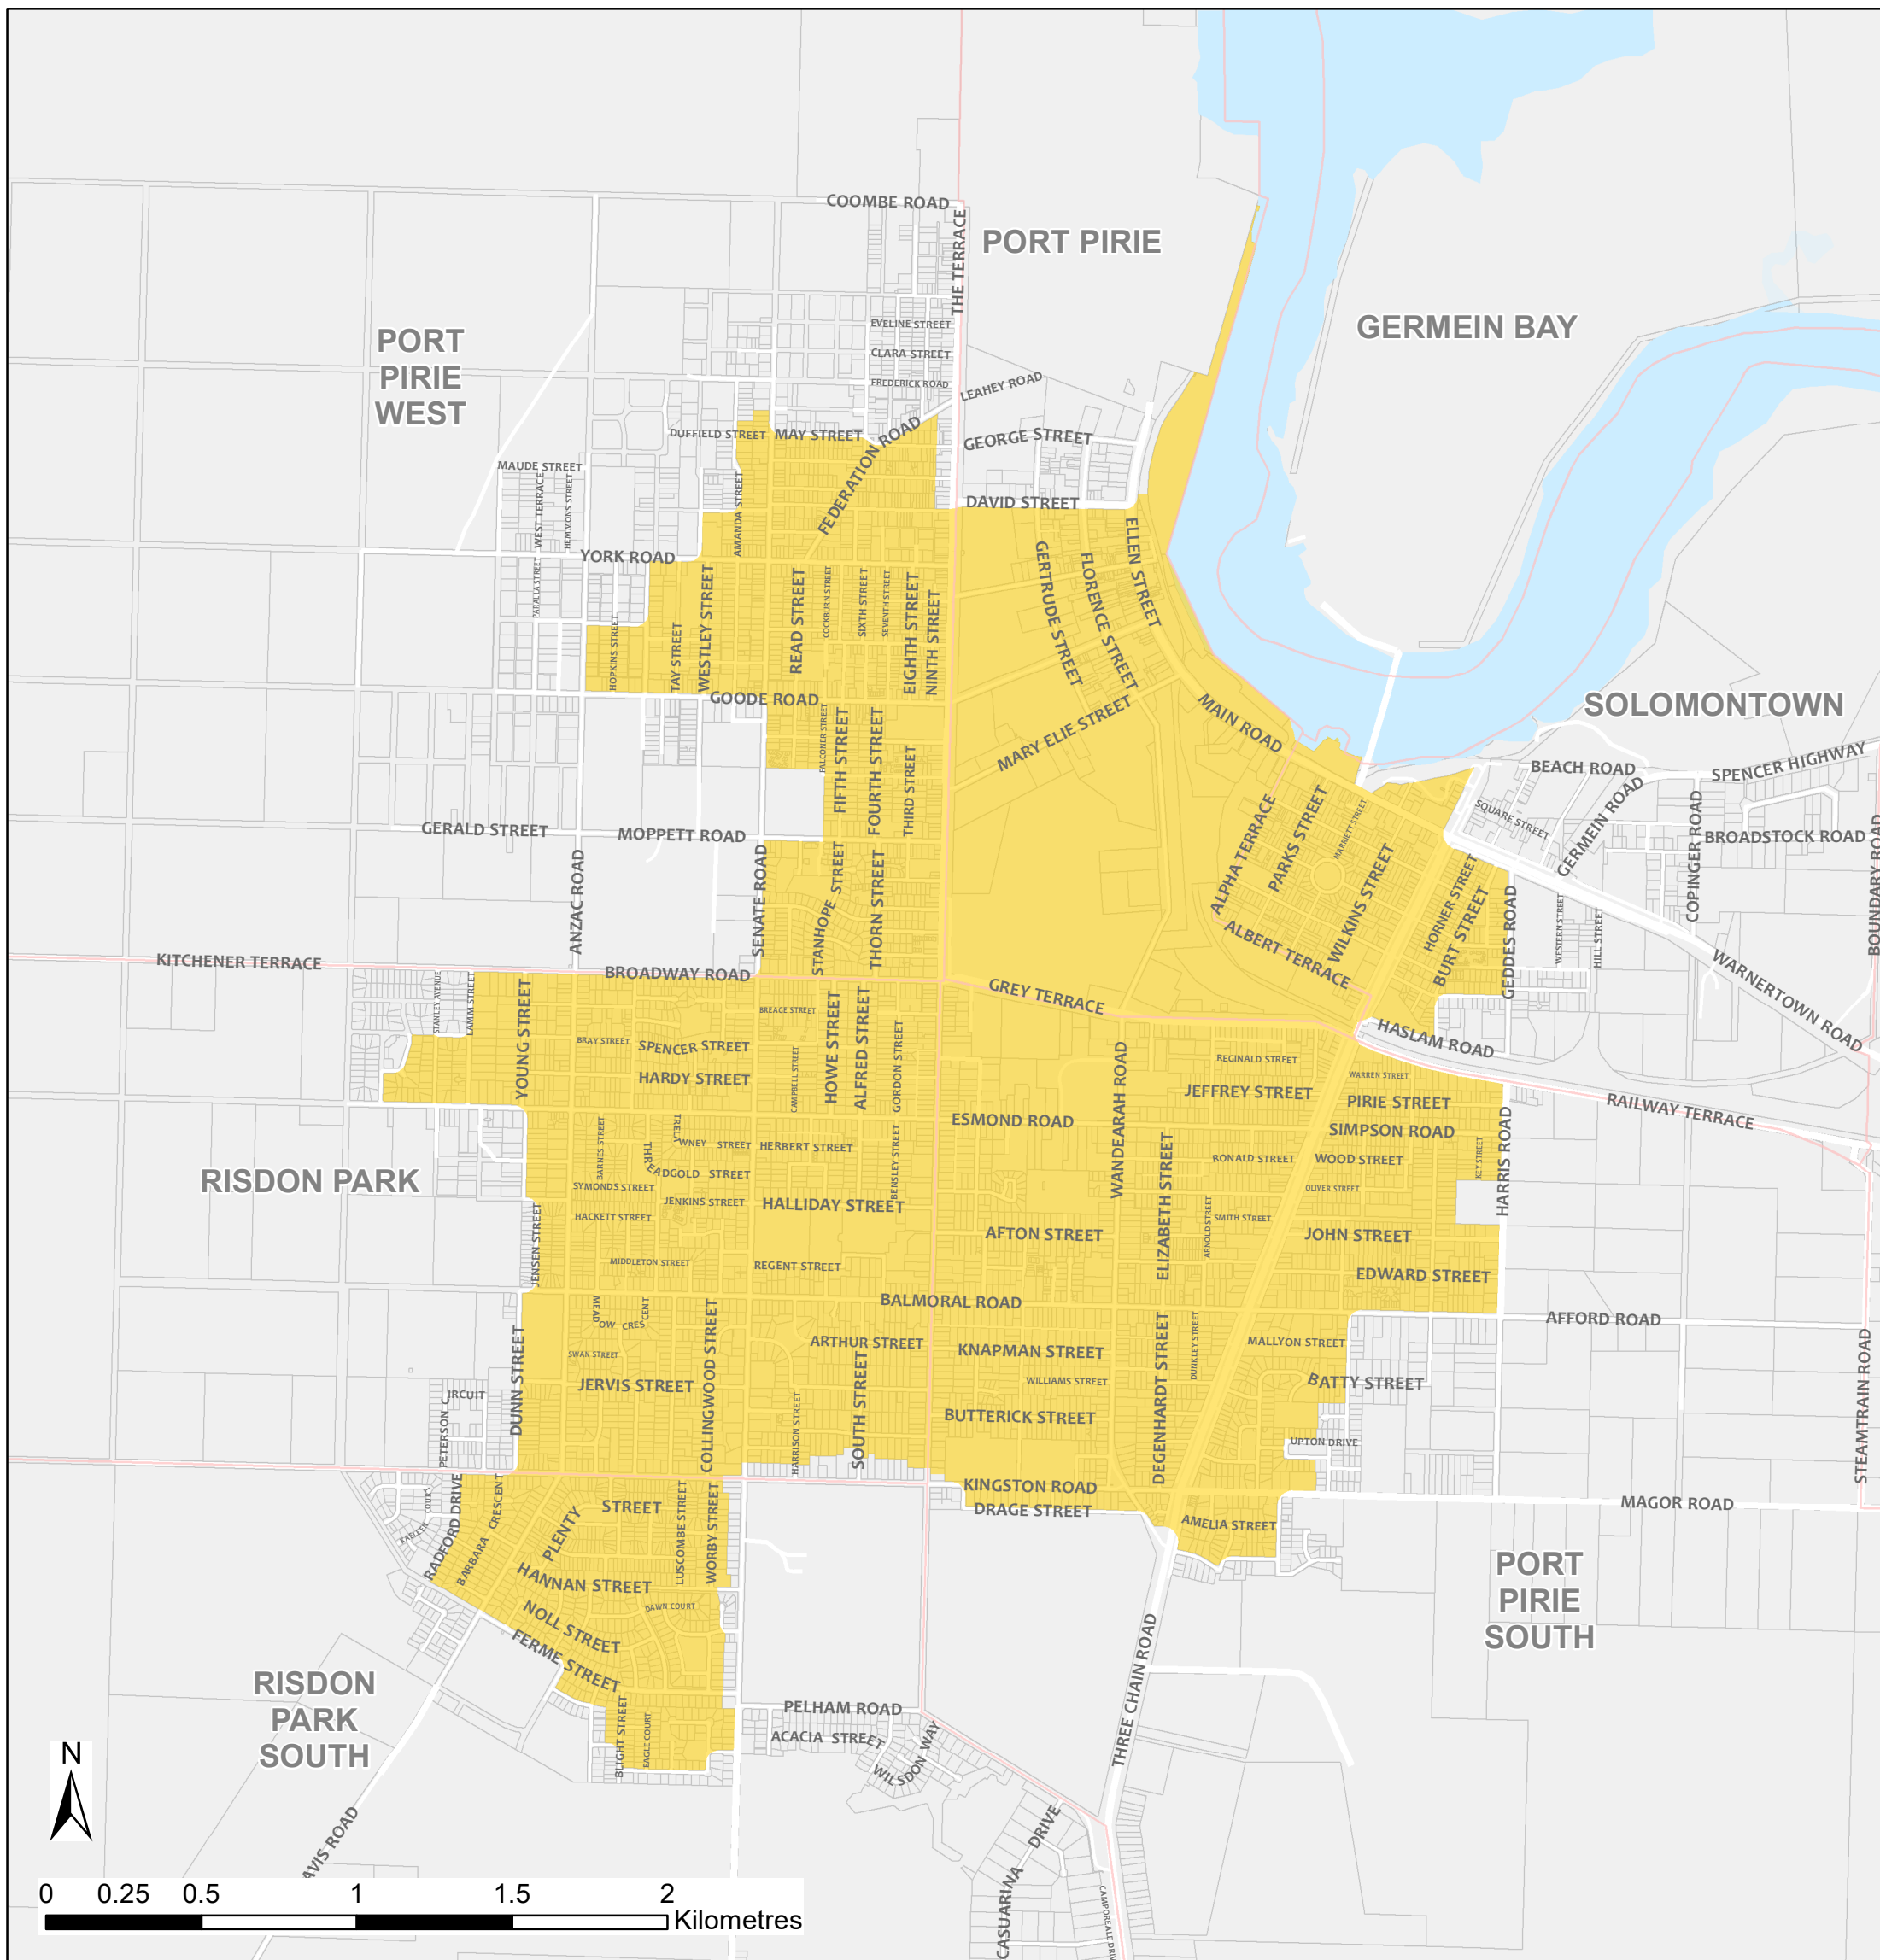

Port Pirie Bushfire Safer Place

Council: Port Pirie Regional Council

Fire Ban District: Mid North

 Bushfire Safer Place  Suburb Boundary  Property Cadastre

This Bushfire Safer Place is considered to be relatively safe from fire due to its low levels of fuel. Although the CFS has taken every care and precaution in identifying this area it will be subjected to spark and ember attack in the event of a fire.

It is recommended that you identify several Bushfire Safer Places when creating your personal Bushfire Survival Plan. Templates for Bushfire Survival Plans are available from the CFS website.

Map produced: February 2018