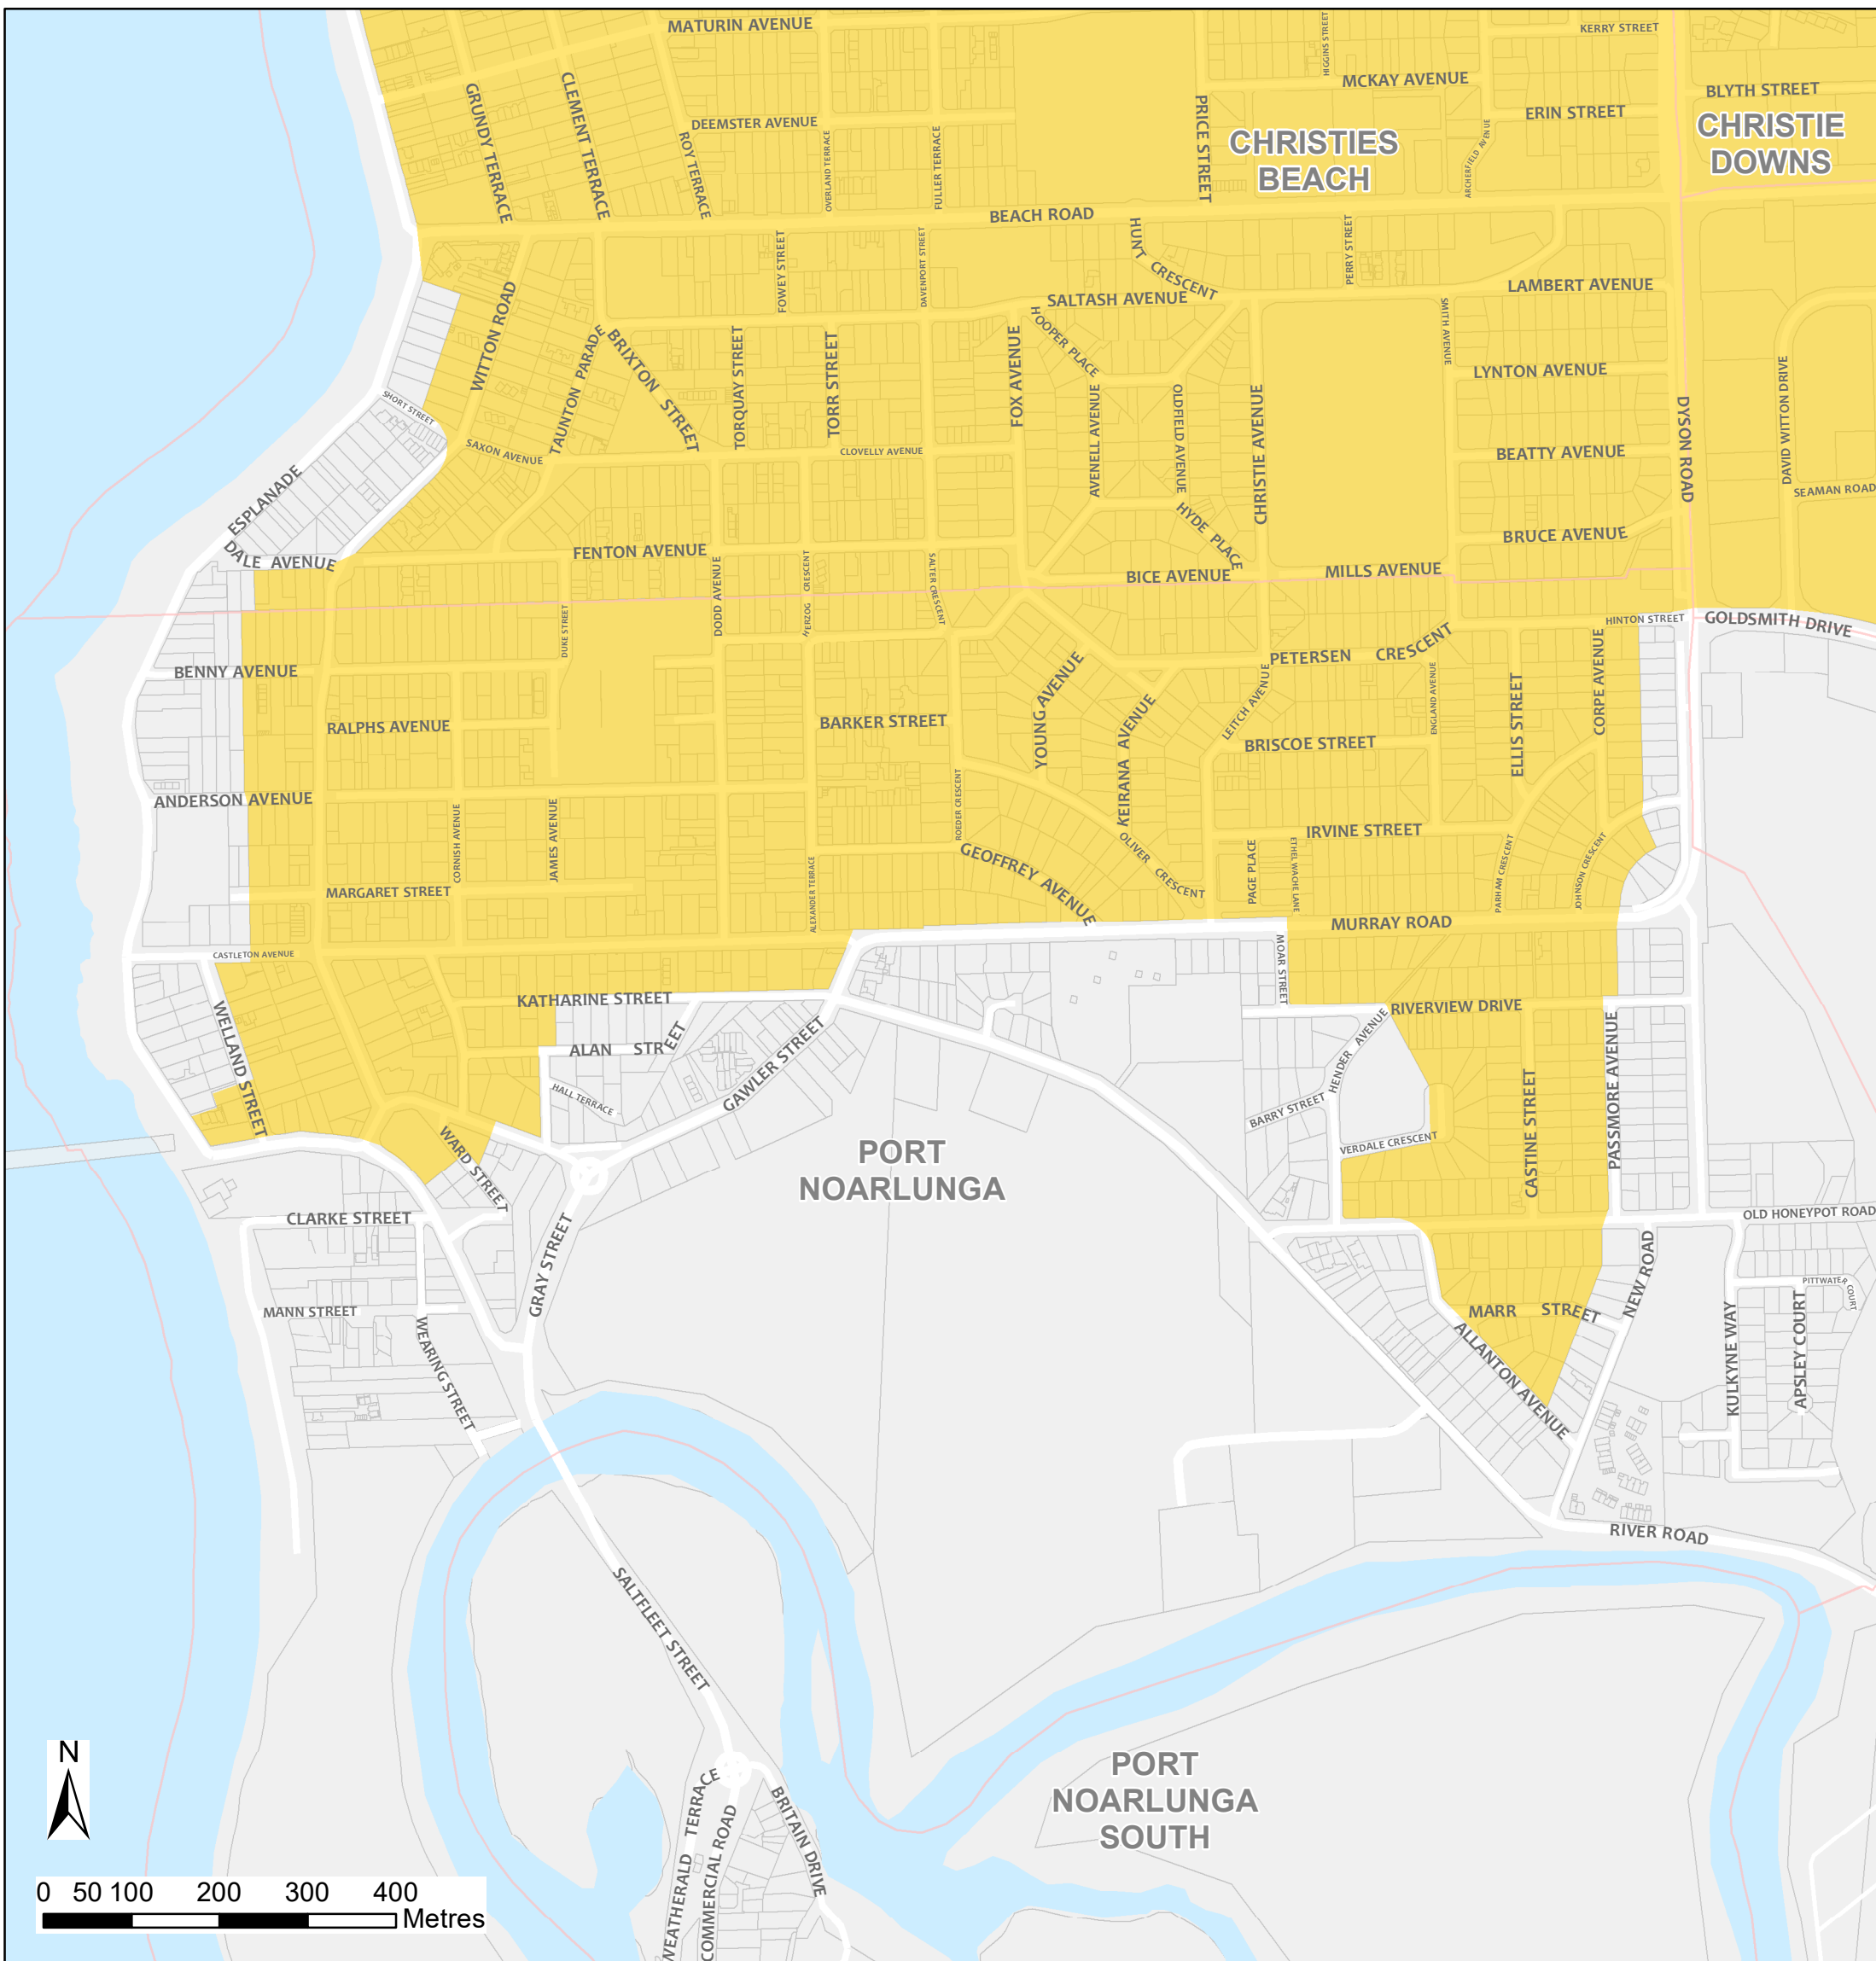

# Port Noarlunga Bushfire Safer Place

Council: City of Onkaparinga

Fire Ban District: Adelaide Metropolitan

Bushfire Safer Place
  Suburb Boundary
  Property Cadastre

This Bushfire Safer Place is considered to be relatively safe from fire due to its low levels of fuel. Although the CFS has taken every care and precaution in identifying this area it will be subjected to spark and ember attack in the event of a fire.

It is recommended that you identify several Bushfire Safer Places when creating your personal Bushfire Survival Plan. Templates for Bushfire Survival Plans are available from the CFS website.

Map produced: February 2018