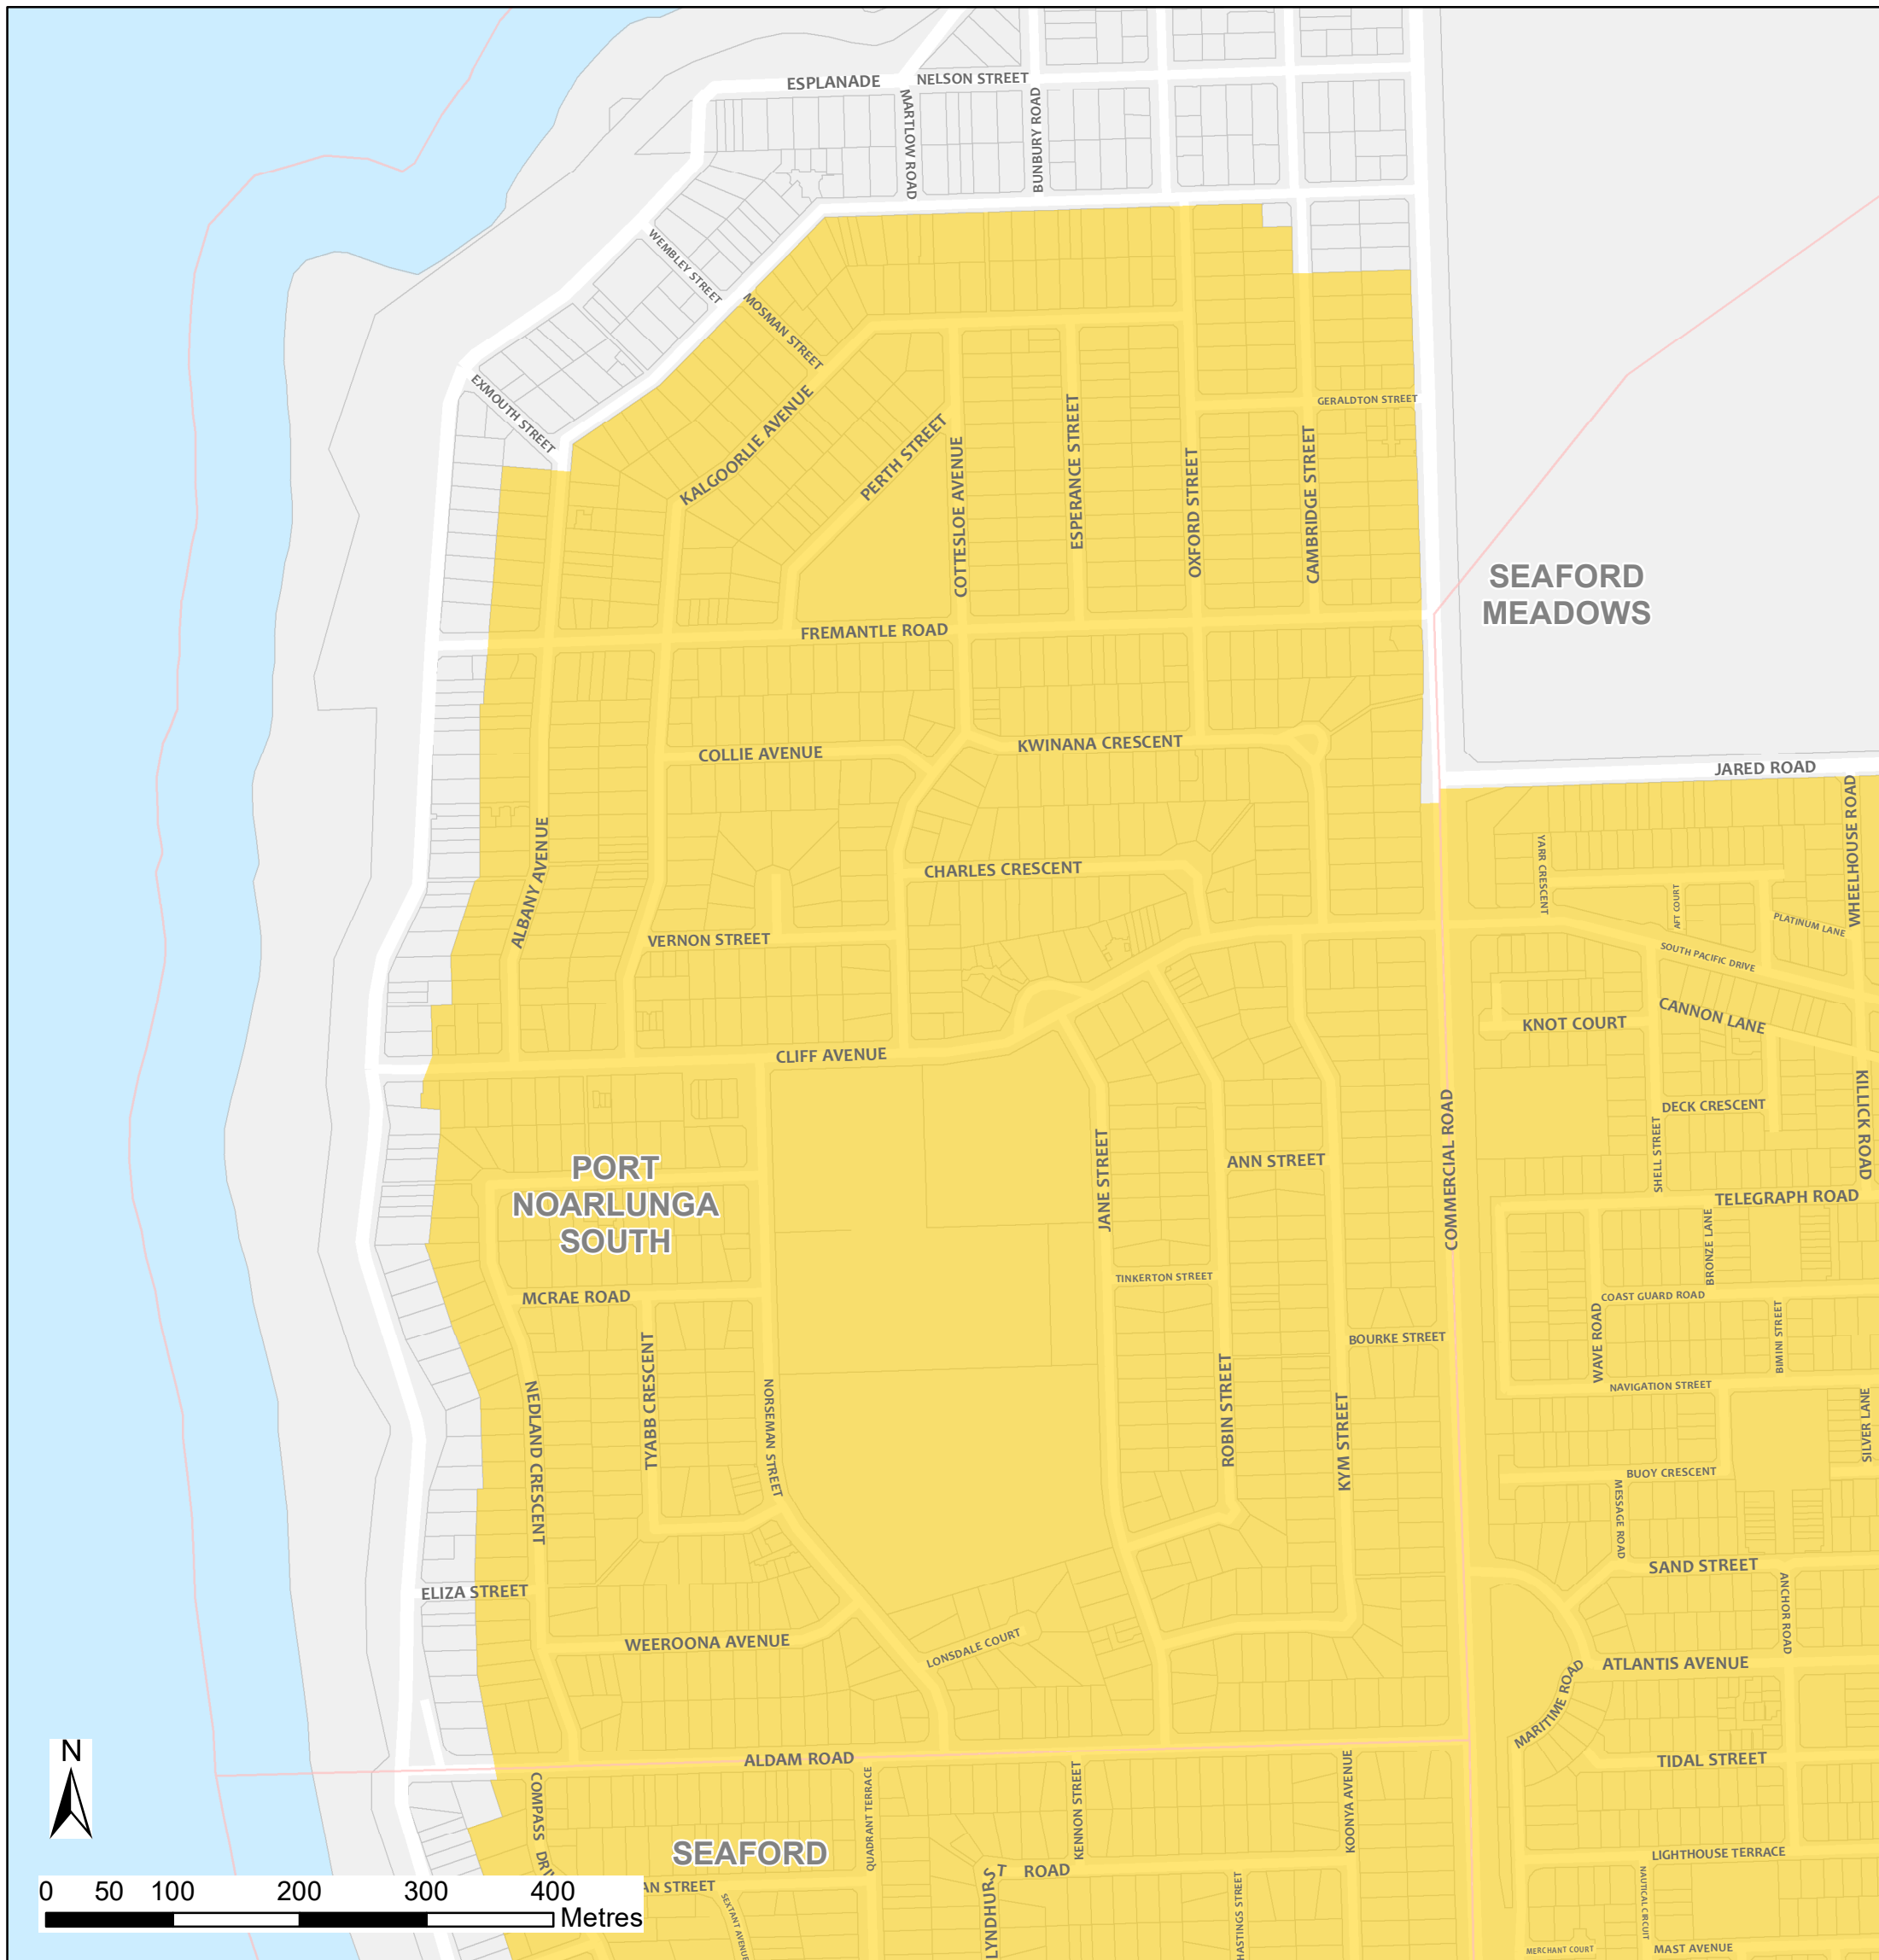

Port Noarlunga South Bushfire Safer Place

Council: City of Onkaparinga

Fire Ban District: Adelaide Metropolitan

Bushfire Safer Place Suburb Boundary Property Cadastre

This Bushfire Safer Place is considered to be relatively safe from fire due to its low levels of fuel. Although the CFS has taken every care and precaution in identifying this area it will be subjected to spark and ember attack in the event of a fire.

It is recommended that you identify several Bushfire Safer Places when creating your personal Bushfire Survival Plan. Templates for Bushfire Survival Plans are available from the CFS website.

Map produced: February 2018