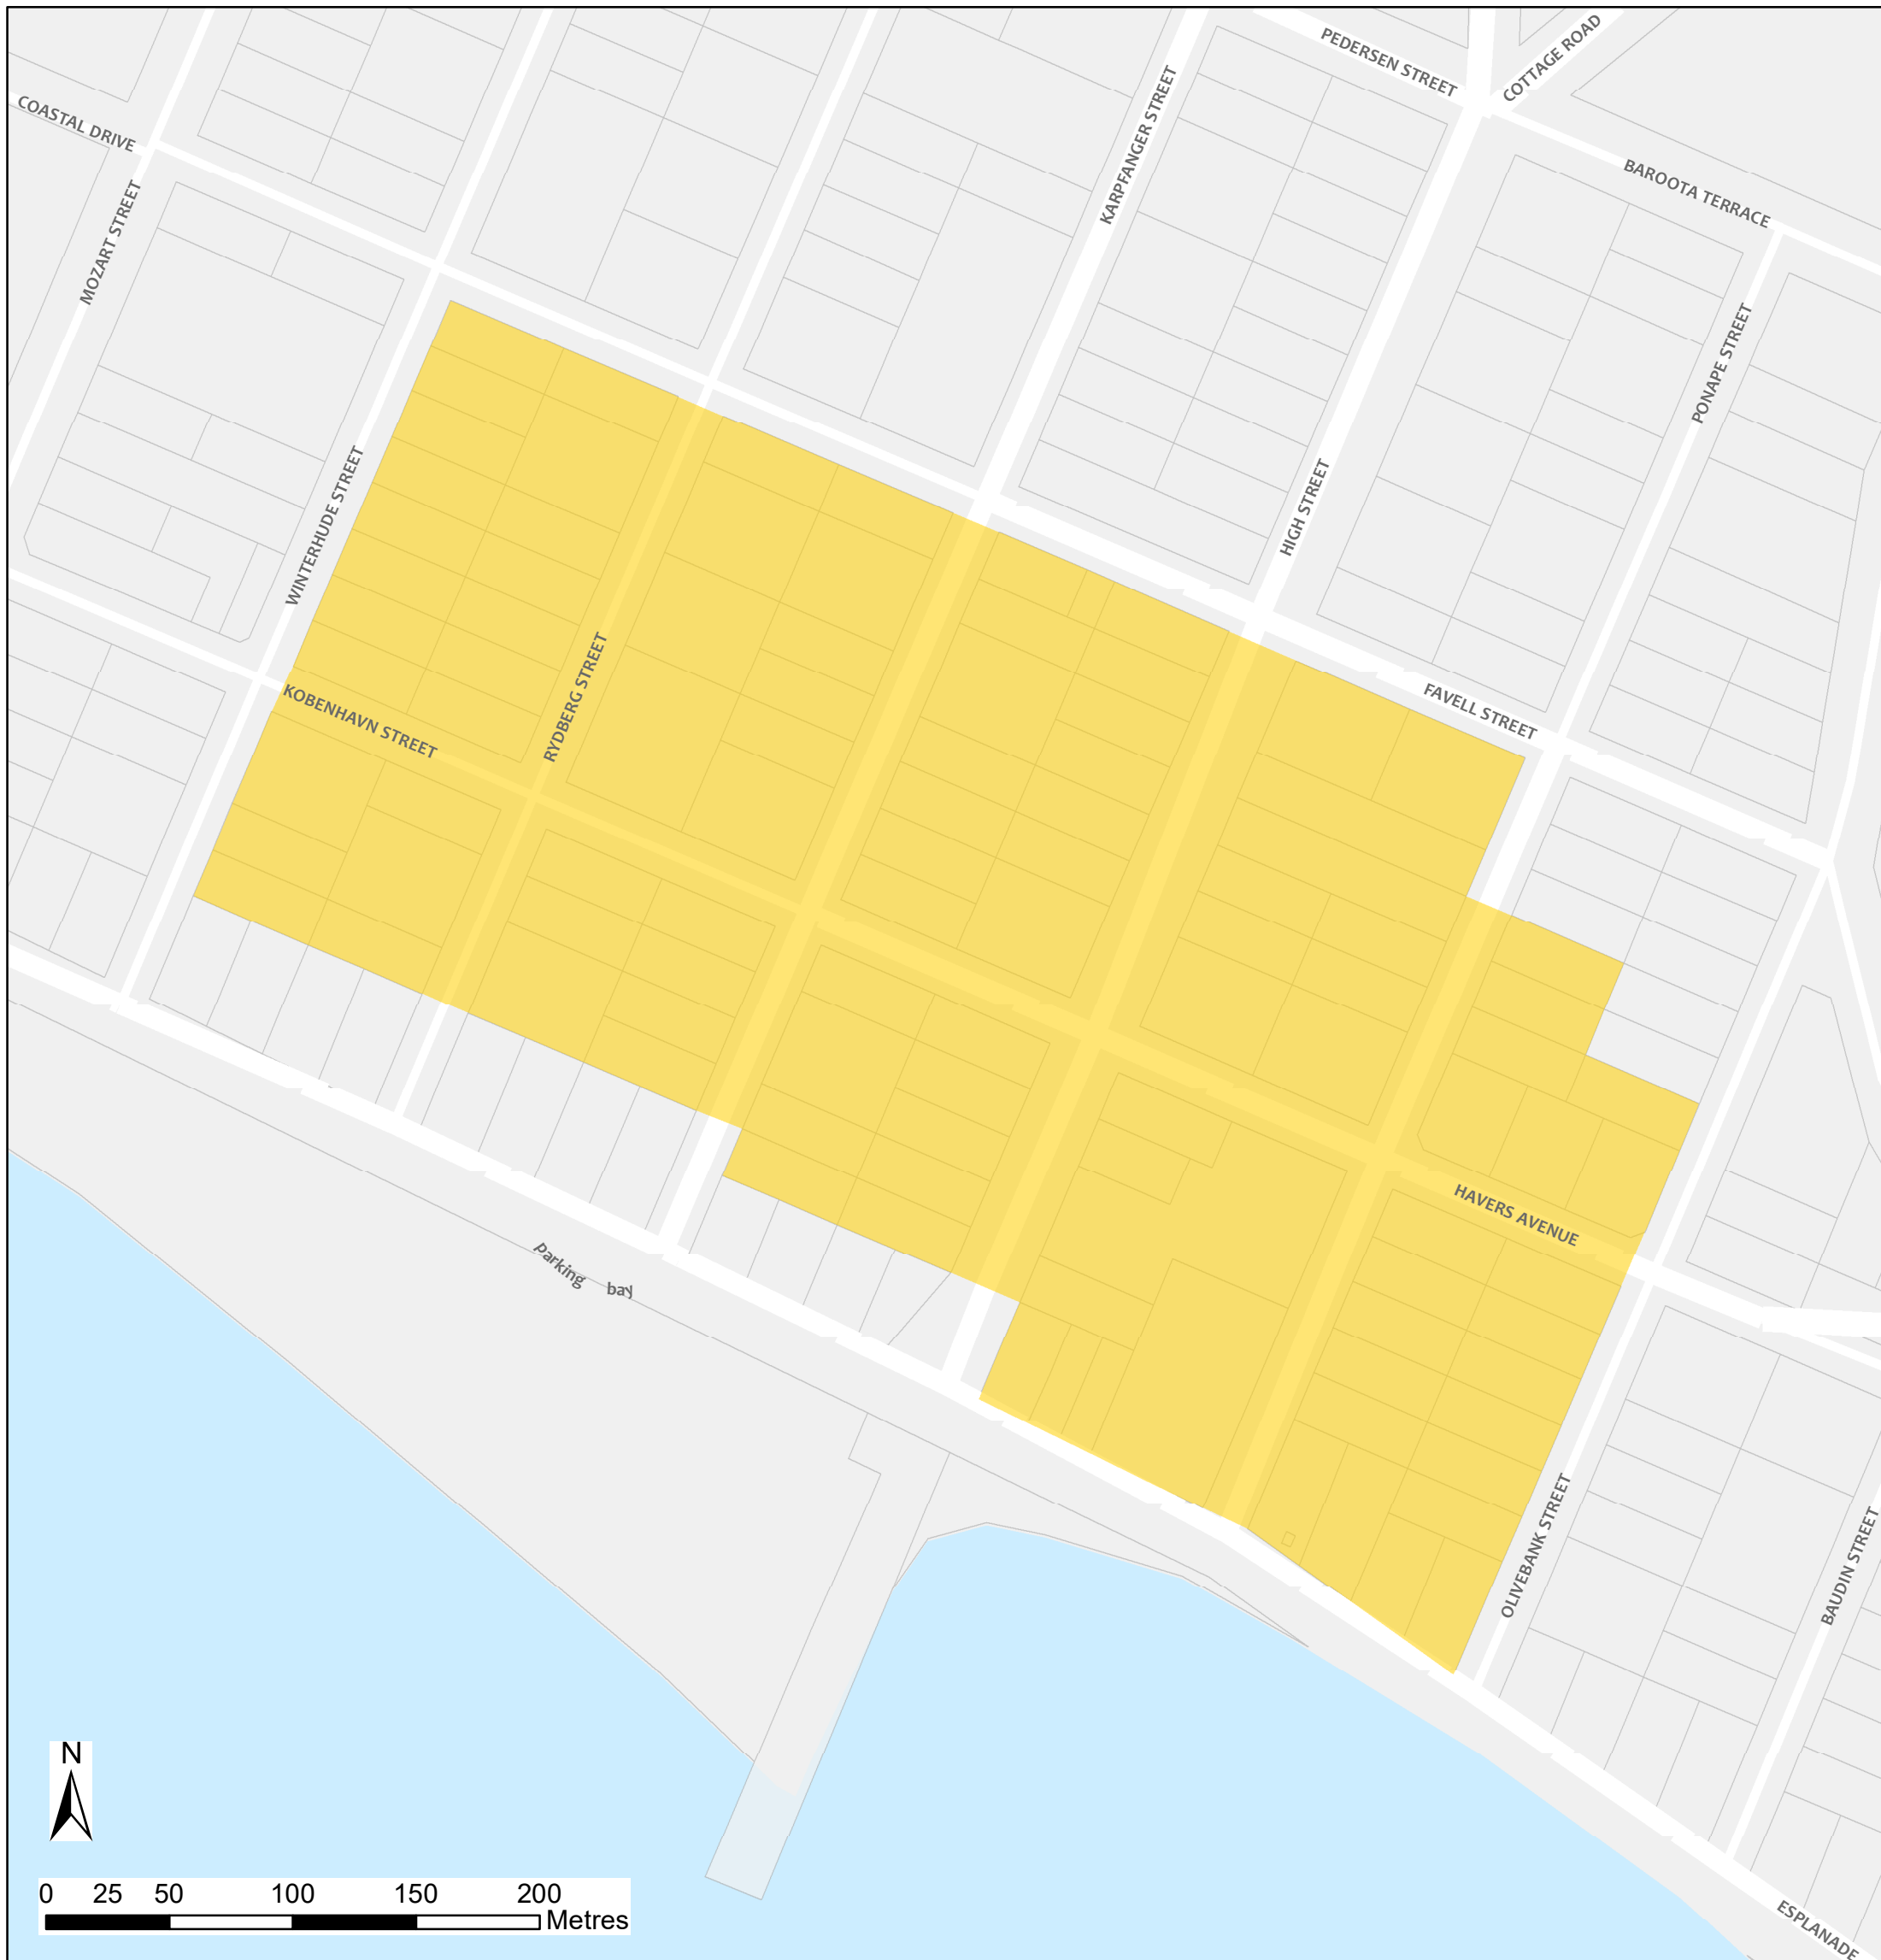

Port Germein Bushfire Safer Place

Council: The District Council of Mount Remarkable
Fire Ban District: Flinders

 Bushfire Safer Place  Property Cadastre

This Bushfire Safer Place is considered to be relatively safe from fire due to its low levels of fuel. Although the CFS has taken every care and precaution in identifying this area it will be subjected to spark and ember attack in the event of a fire.

It is recommended that you identify several Bushfire Safer Places when creating your personal Bushfire Survival Plan. Templates for Bushfire Survival Plans are available from the CFS website.

Map produced: February 2018