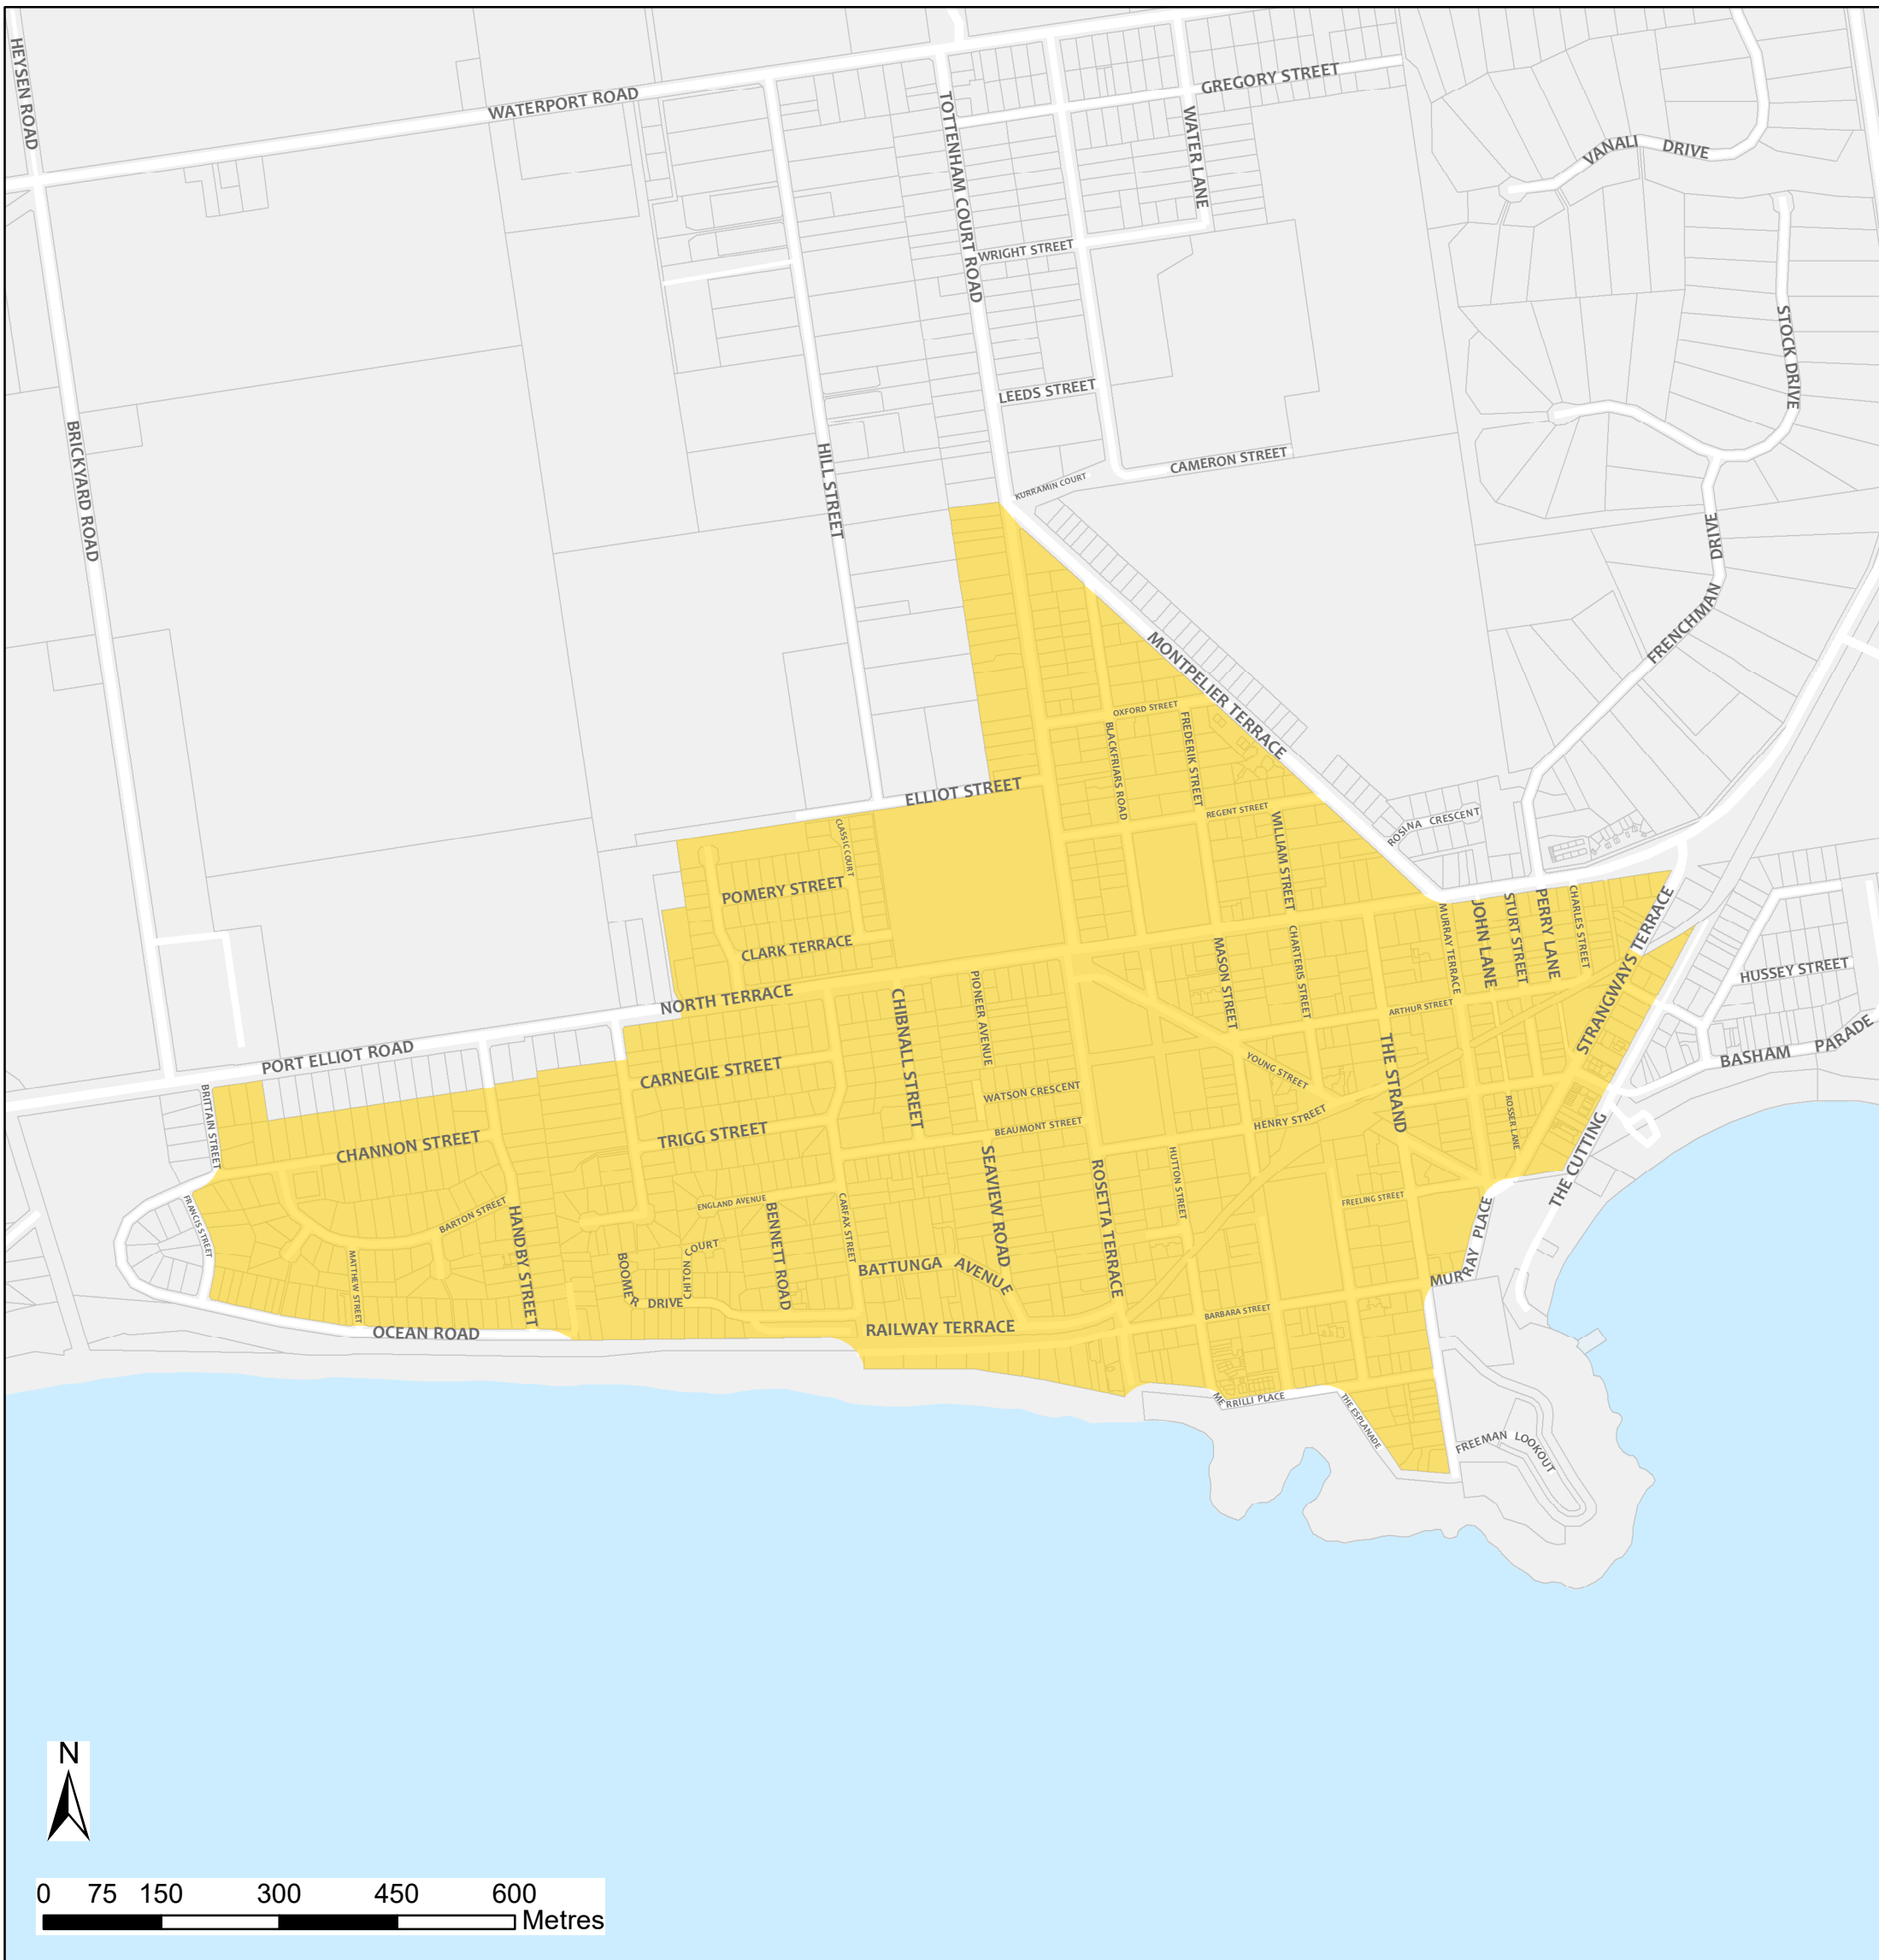

Port Elliot Bushfire Safer Place

Council: Alexandrina Council

Fire Ban District: Mount Lofty Ranges

Bushfire Safer Place Property Cadastre

This Bushfire Safer Place is considered to be relatively safe from fire due to its low levels of fuel. Although the CFS has taken every care and precaution in identifying this area it will be subjected to spark and ember attack in the event of a fire.

It is recommended that you identify several Bushfire Safer Places when creating your personal Bushfire Survival Plan. Templates for Bushfire Survival Plans are available from the CFS website.

Map produced: February 2018