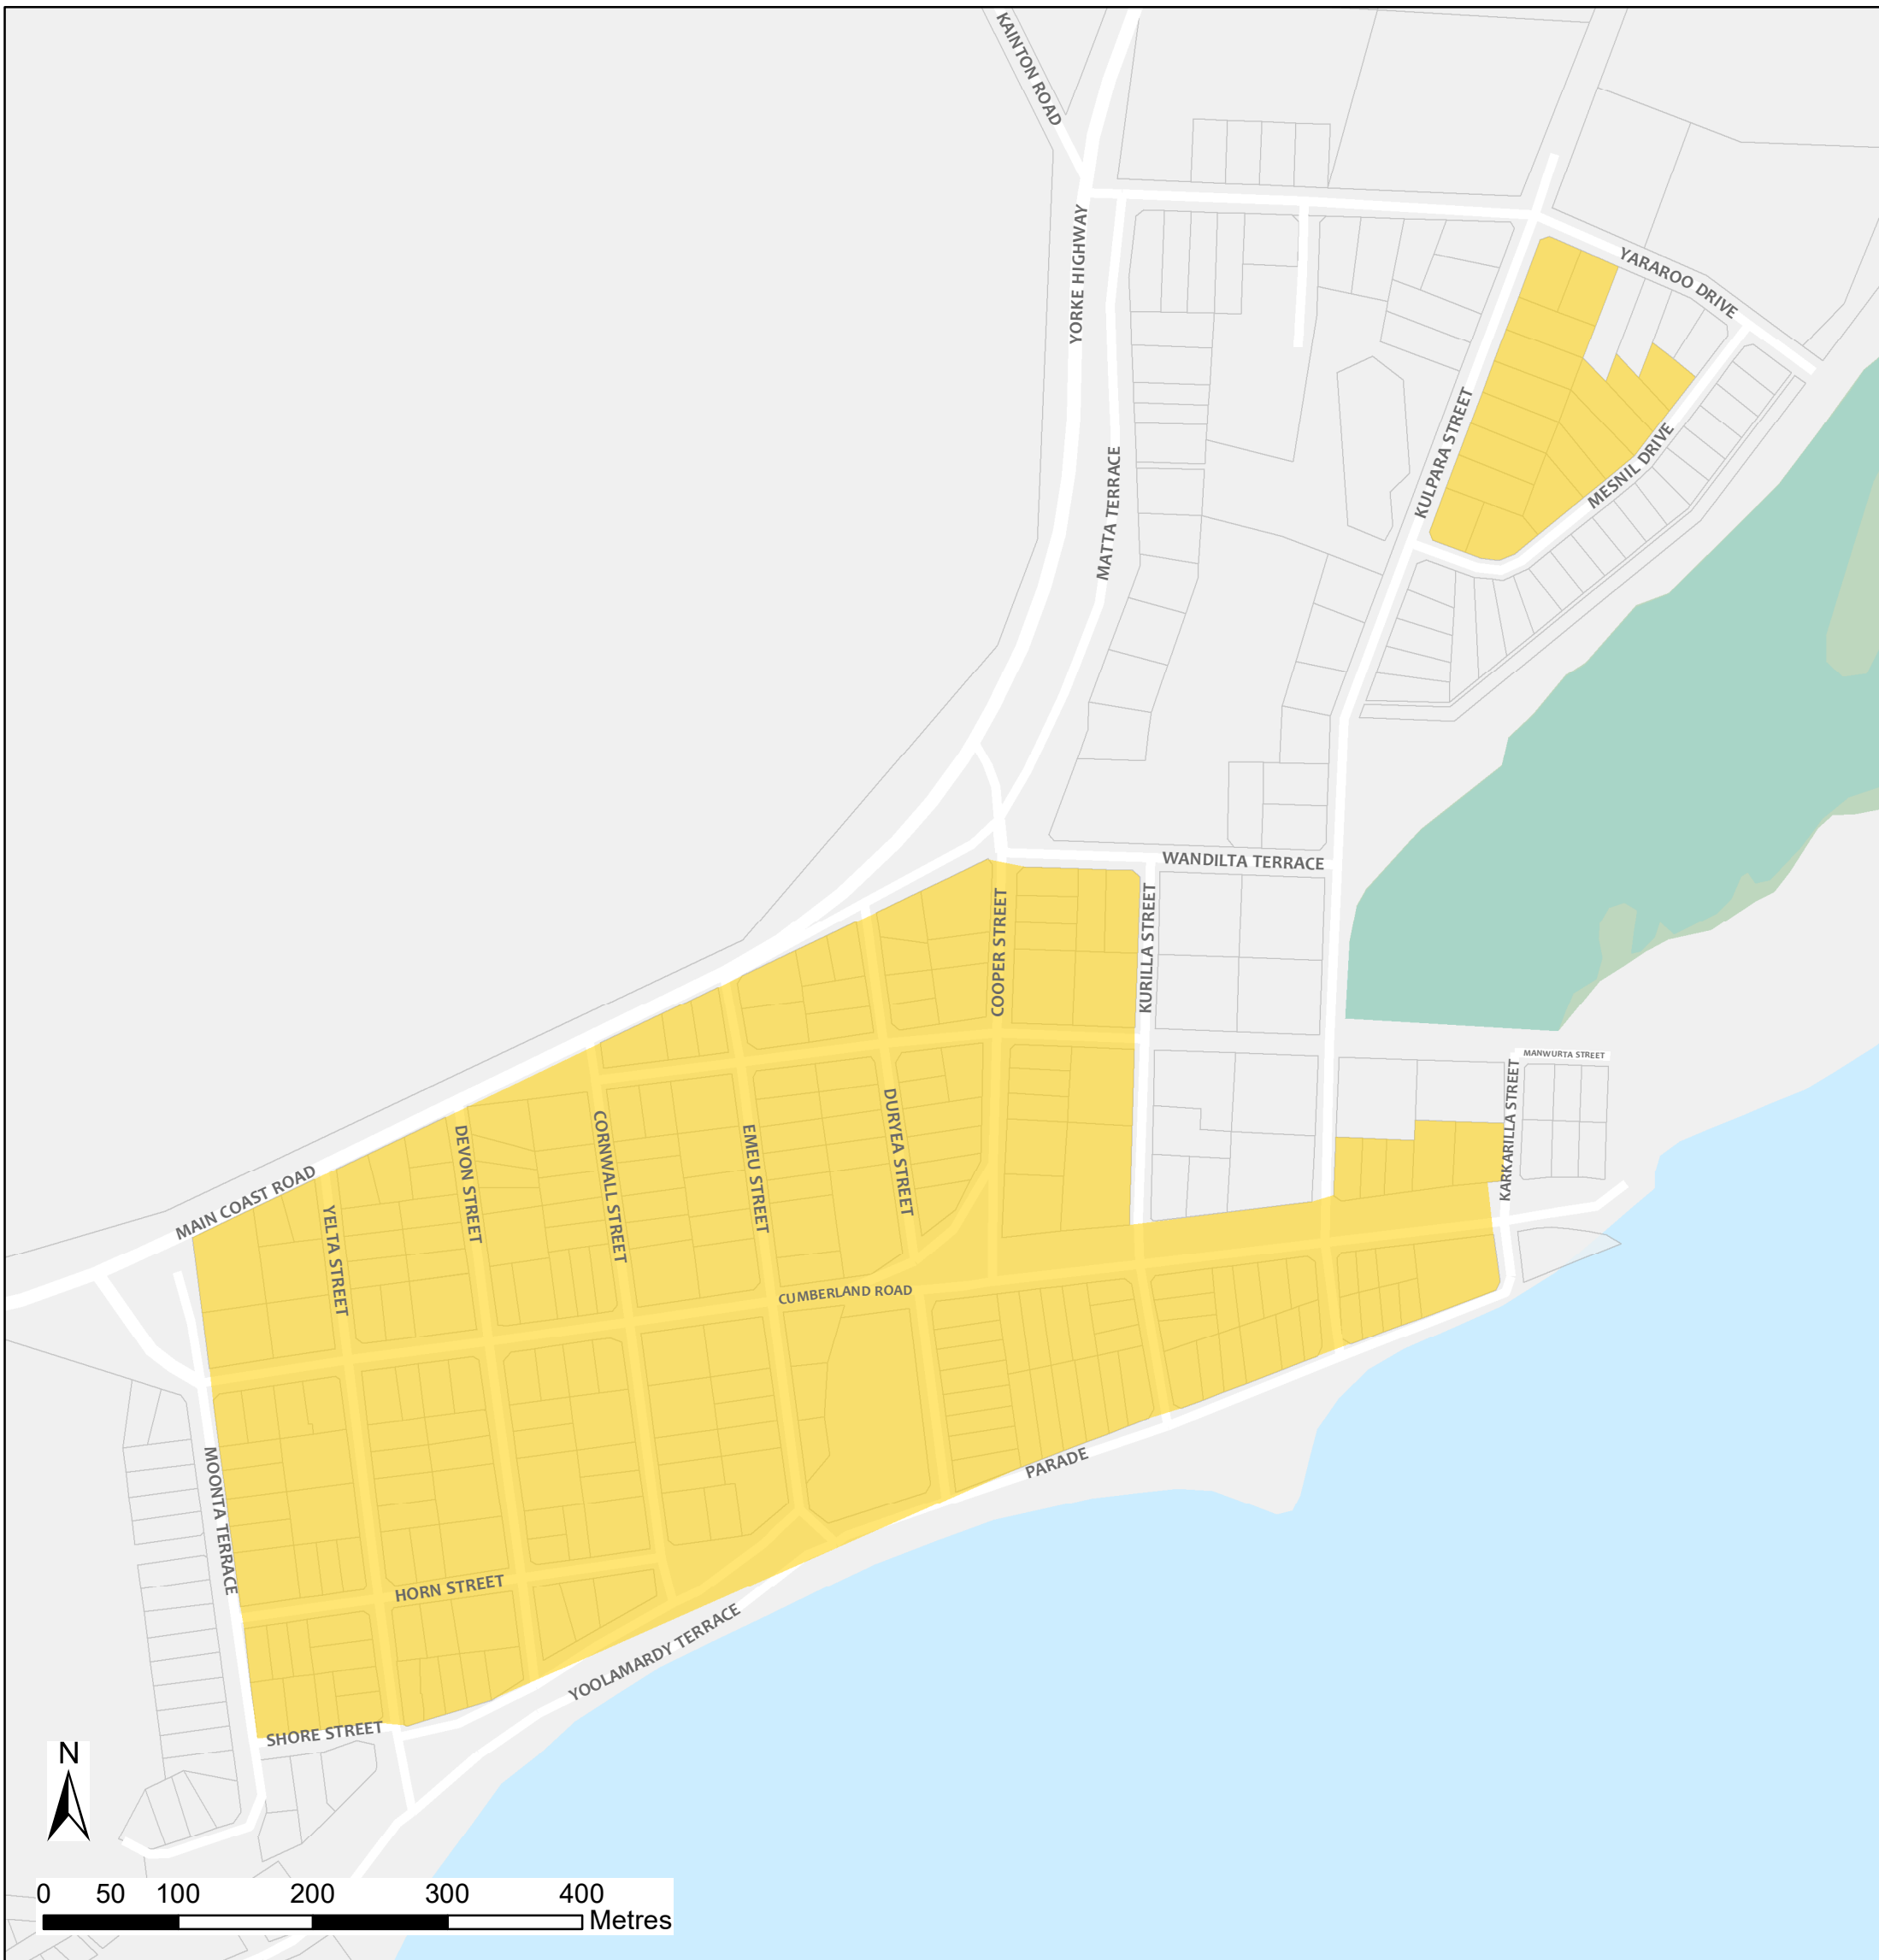

# Port Clinton Bushfire Safer Place

Council: Yorke Peninsula Council  
Fire Ban District: Yorke Peninsula

 Bushfire Safer Place  Property Cadastre

This Bushfire Safer Place is considered to be relatively safe from fire due to its low levels of fuel. Although the CFS has taken every care and precaution in identifying this area it will be subjected to spark and ember attack in the event of a fire.

It is recommended that you identify several Bushfire Safer Places when creating your personal Bushfire Survival Plan. Templates for Bushfire Survival Plans are available from the CFS website.

Map produced: February 2018