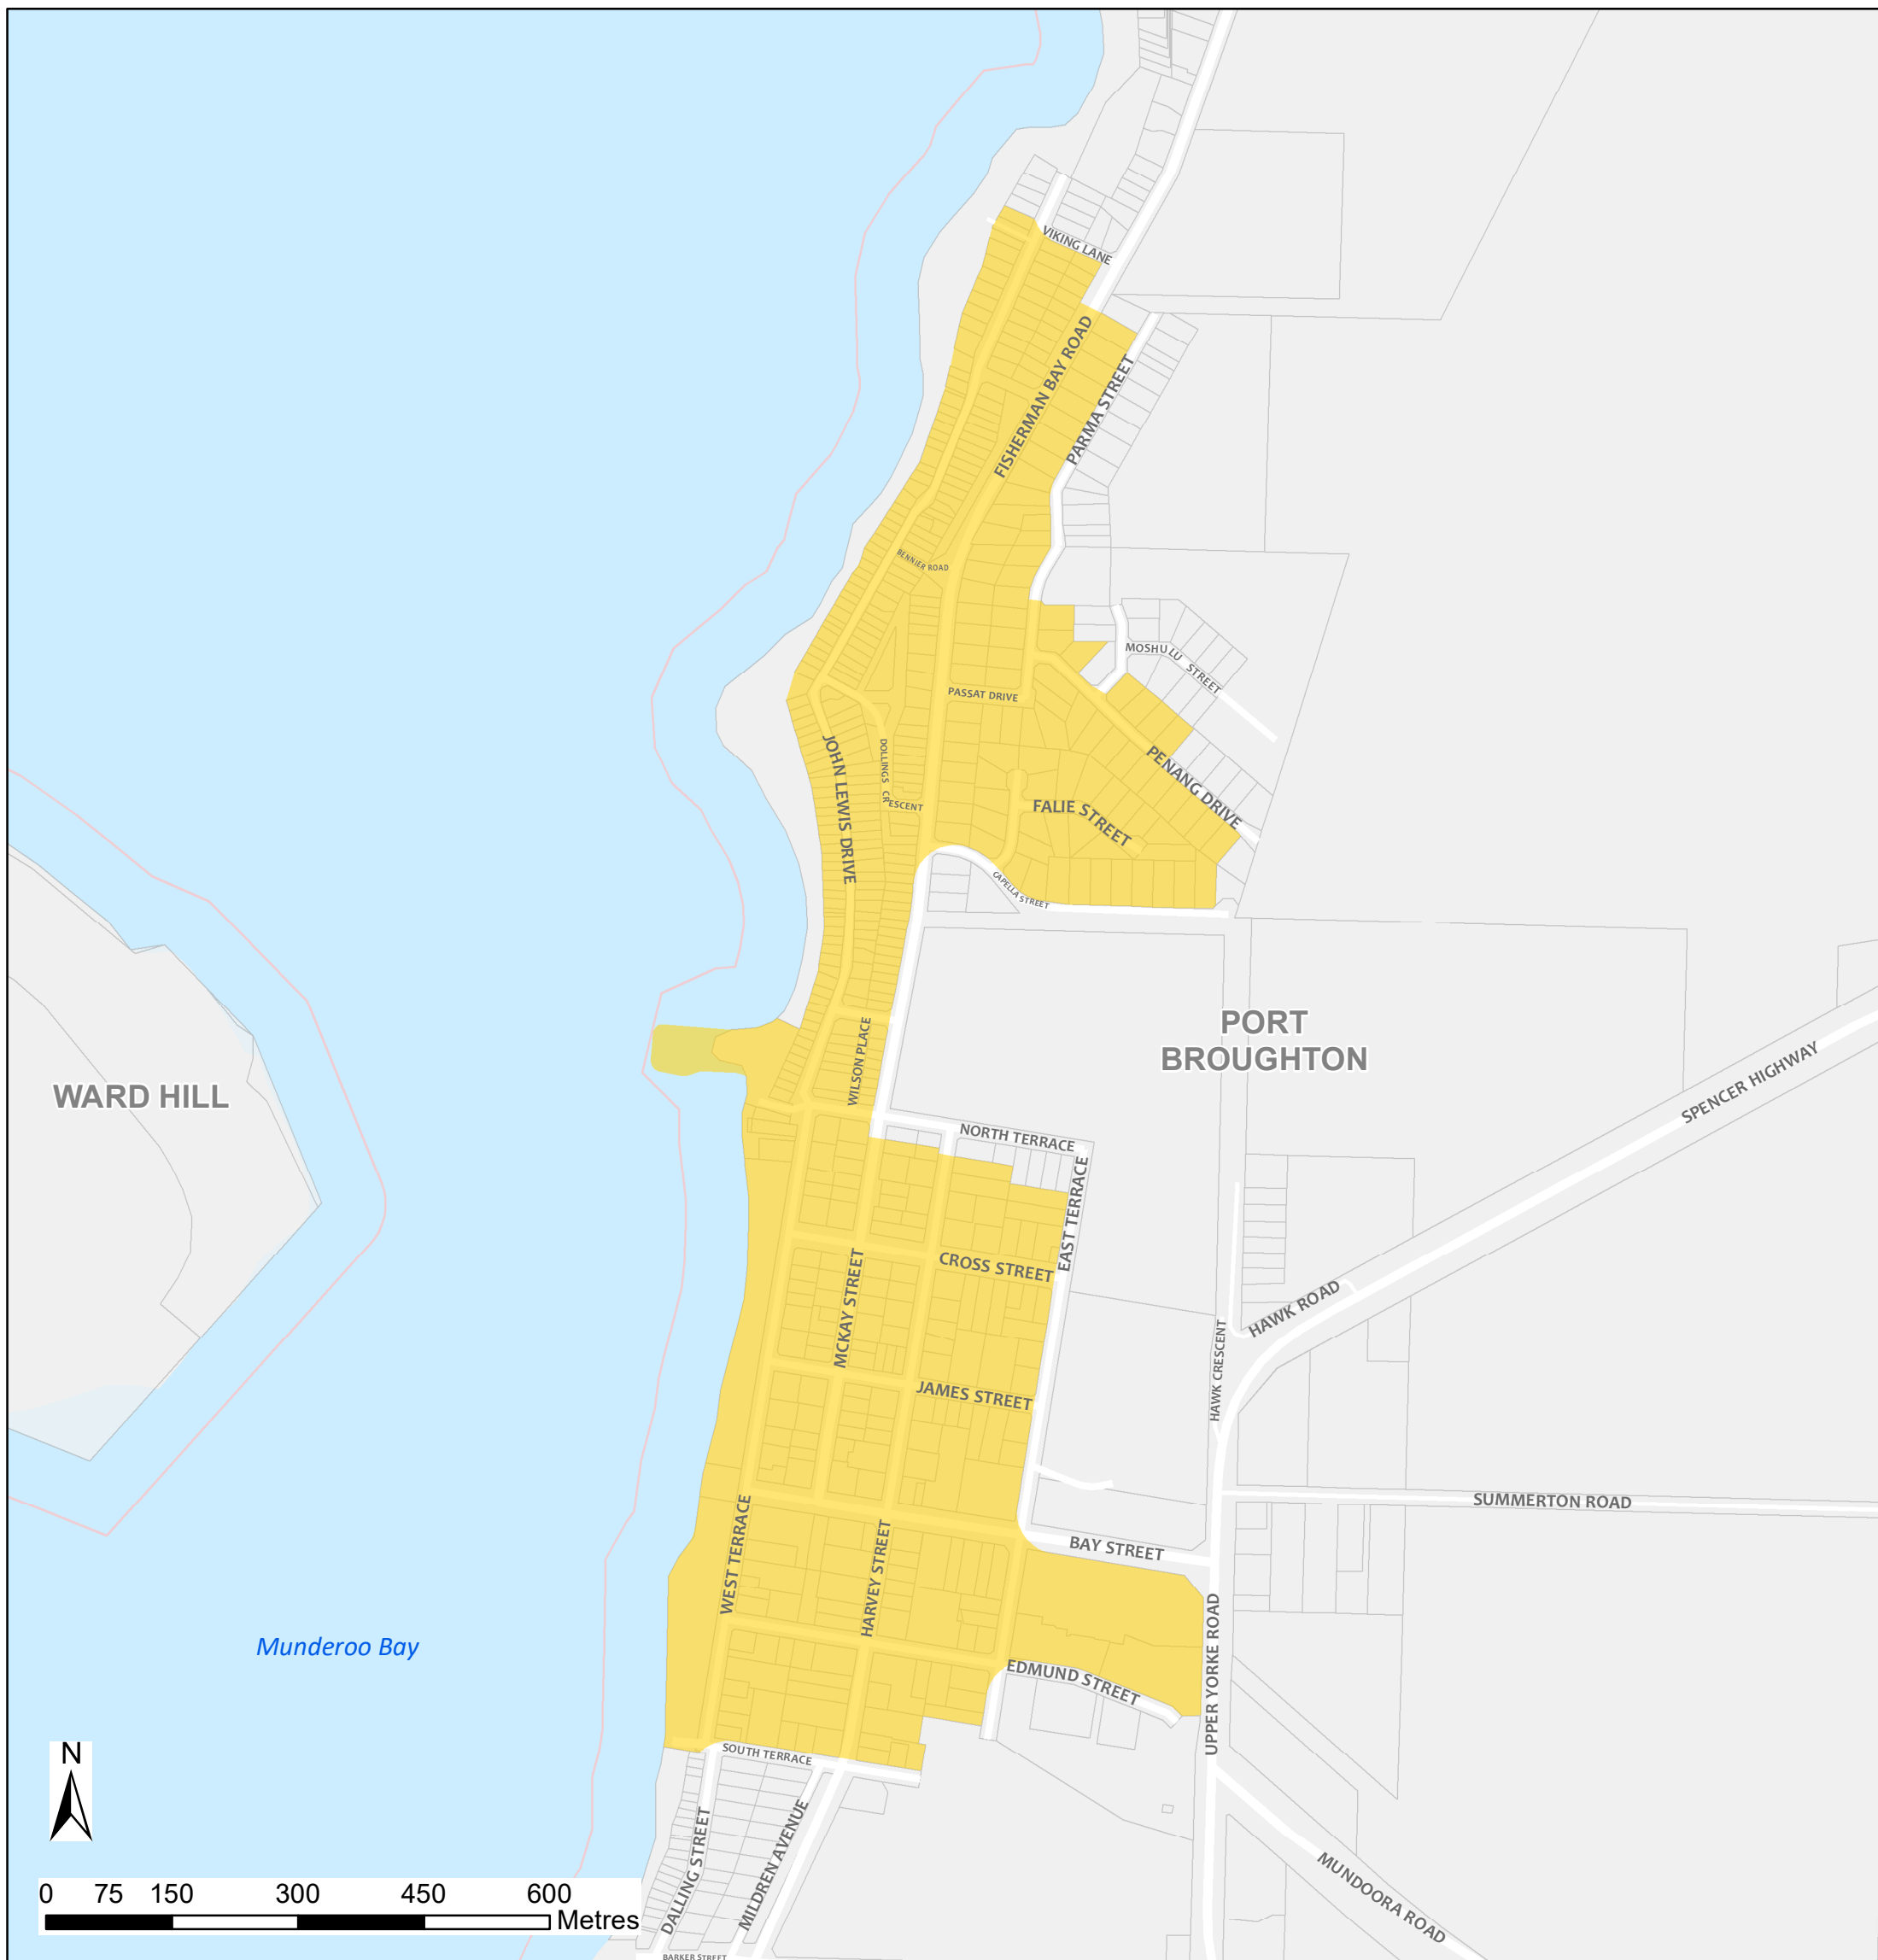

Port Broughton Bushfire Safer Place

Council: The District Council of Barunga West
Fire Ban District: Yorke Peninsula

 Bushfire Safer Place  Suburb Boundary  Property Cadastre

This Bushfire Safer Place is considered to be relatively safe from fire due to its low levels of fuel. Although the CFS has taken every care and precaution in identifying this area it will be subjected to spark and ember attack in the event of a fire.

It is recommended that you identify several Bushfire Safer Places when creating your personal Bushfire Survival Plan. Templates for Bushfire Survival Plans are available from the CFS website.

Map produced: February 2018