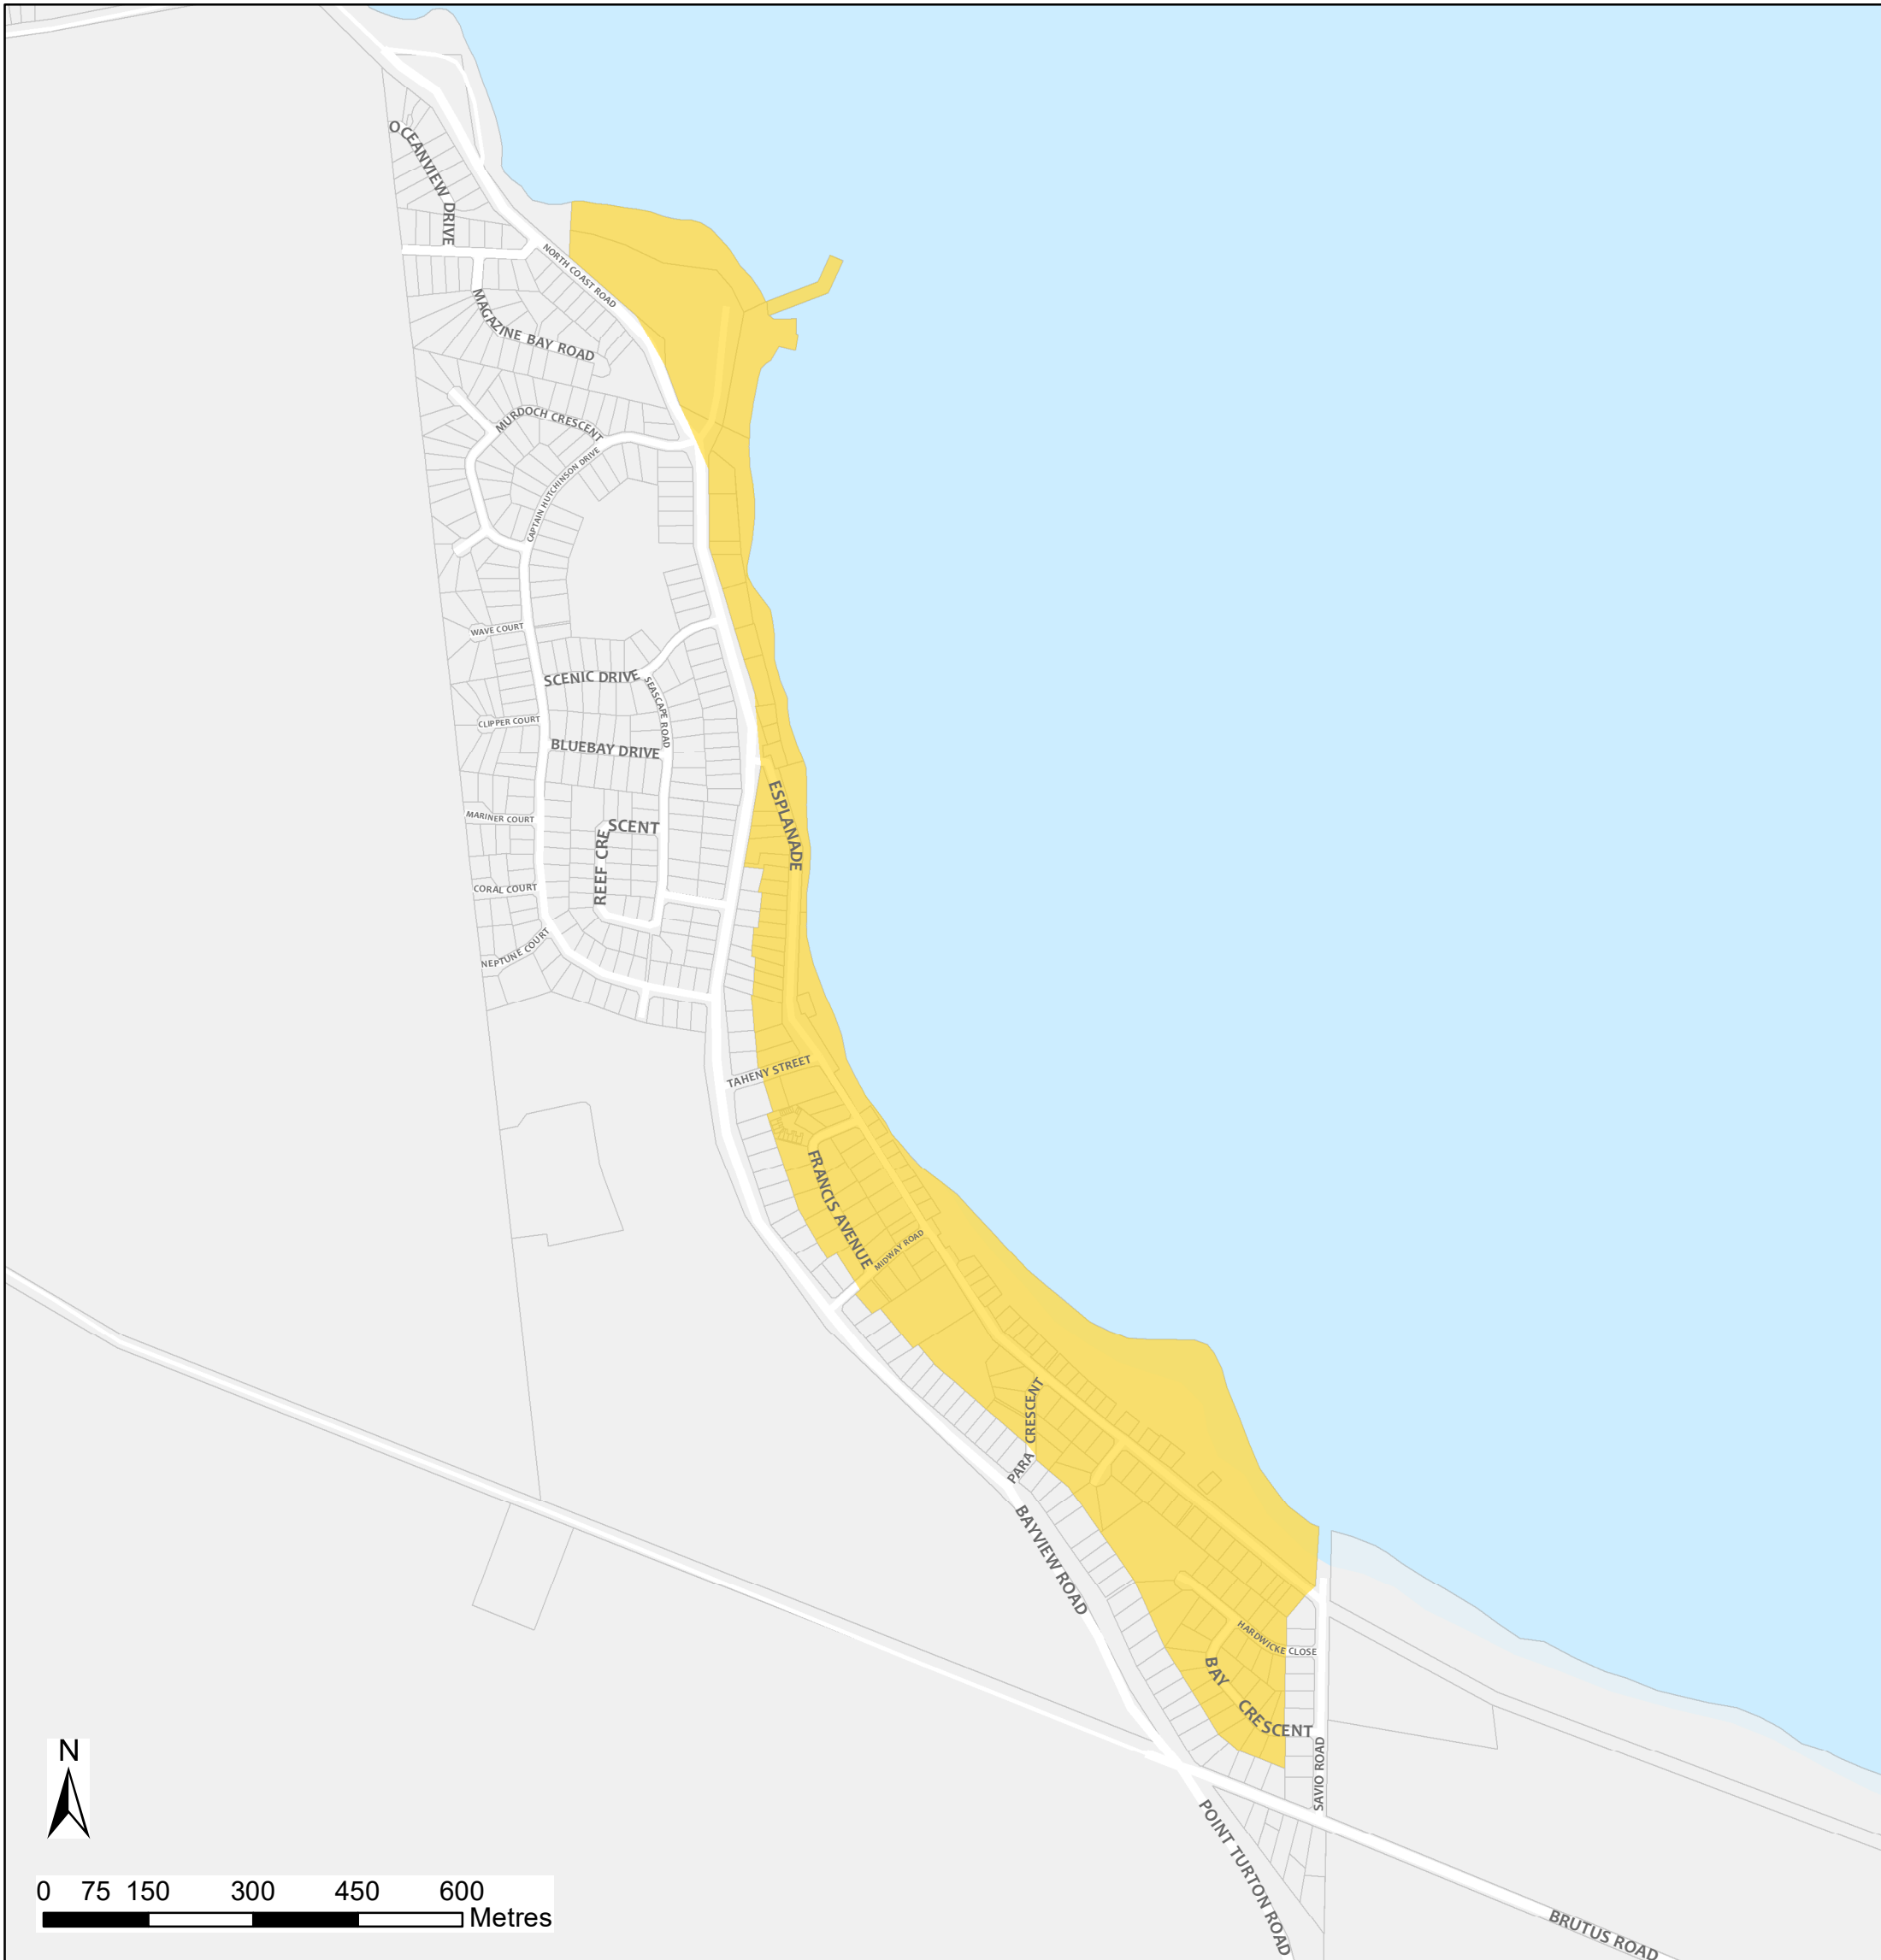

Point Turton Bushfire Safer Place

Council: Yorke Peninsula Council
Fire Ban District: Yorke Peninsula

 Bushfire Safer Place  Property Cadastre

This Bushfire Safer Place is considered to be relatively safe from fire due to its low levels of fuel. Although the CFS has taken every care and precaution in identifying this area it will be subjected to spark and ember attack in the event of a fire.

It is recommended that you identify several Bushfire Safer Places when creating your personal Bushfire Survival Plan. Templates for Bushfire Survival Plans are available from the CFS website.

Map produced: February 2018