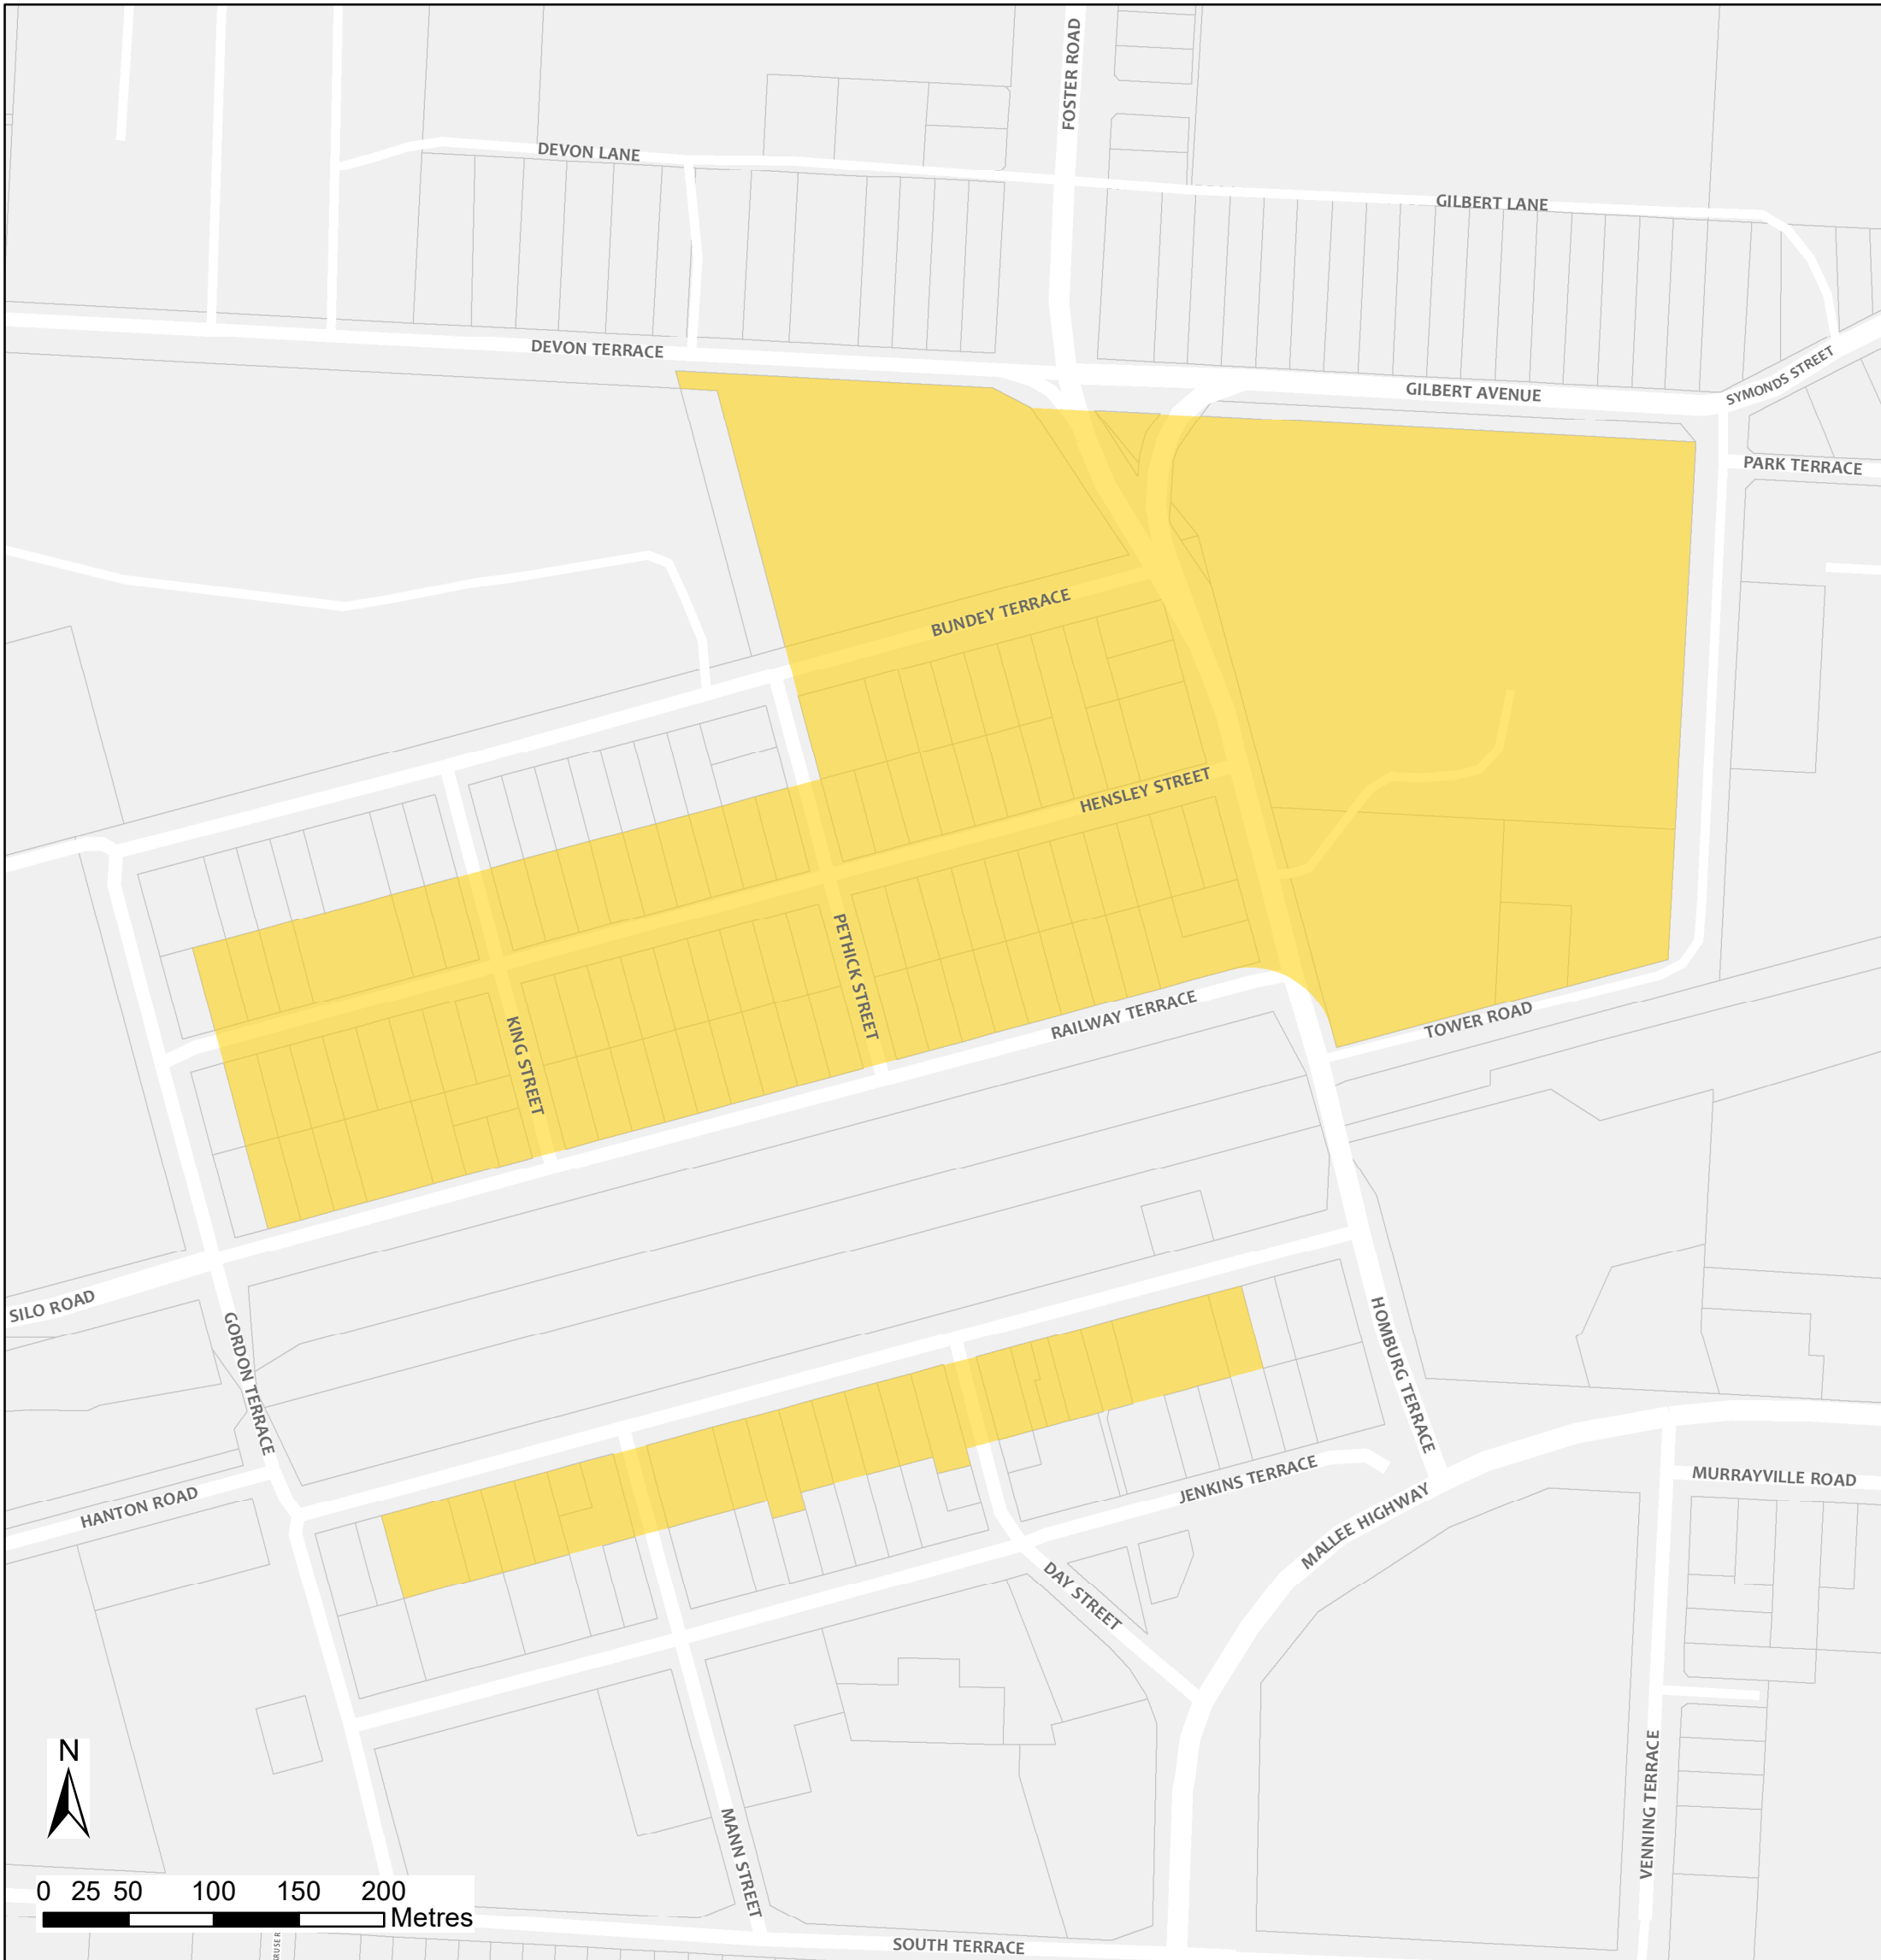

# Pinnaroo Bushfire Safer Place

Council: Southern Mallee District Council

Fire Ban District: Murraylands

 Bushfire Safer Place  Property Cadastre

This Bushfire Safer Place is considered to be relatively safe from fire due to its low levels of fuel. Although the CFS has taken every care and precaution in identifying this area it will be subjected to spark and ember attack in the event of a fire.