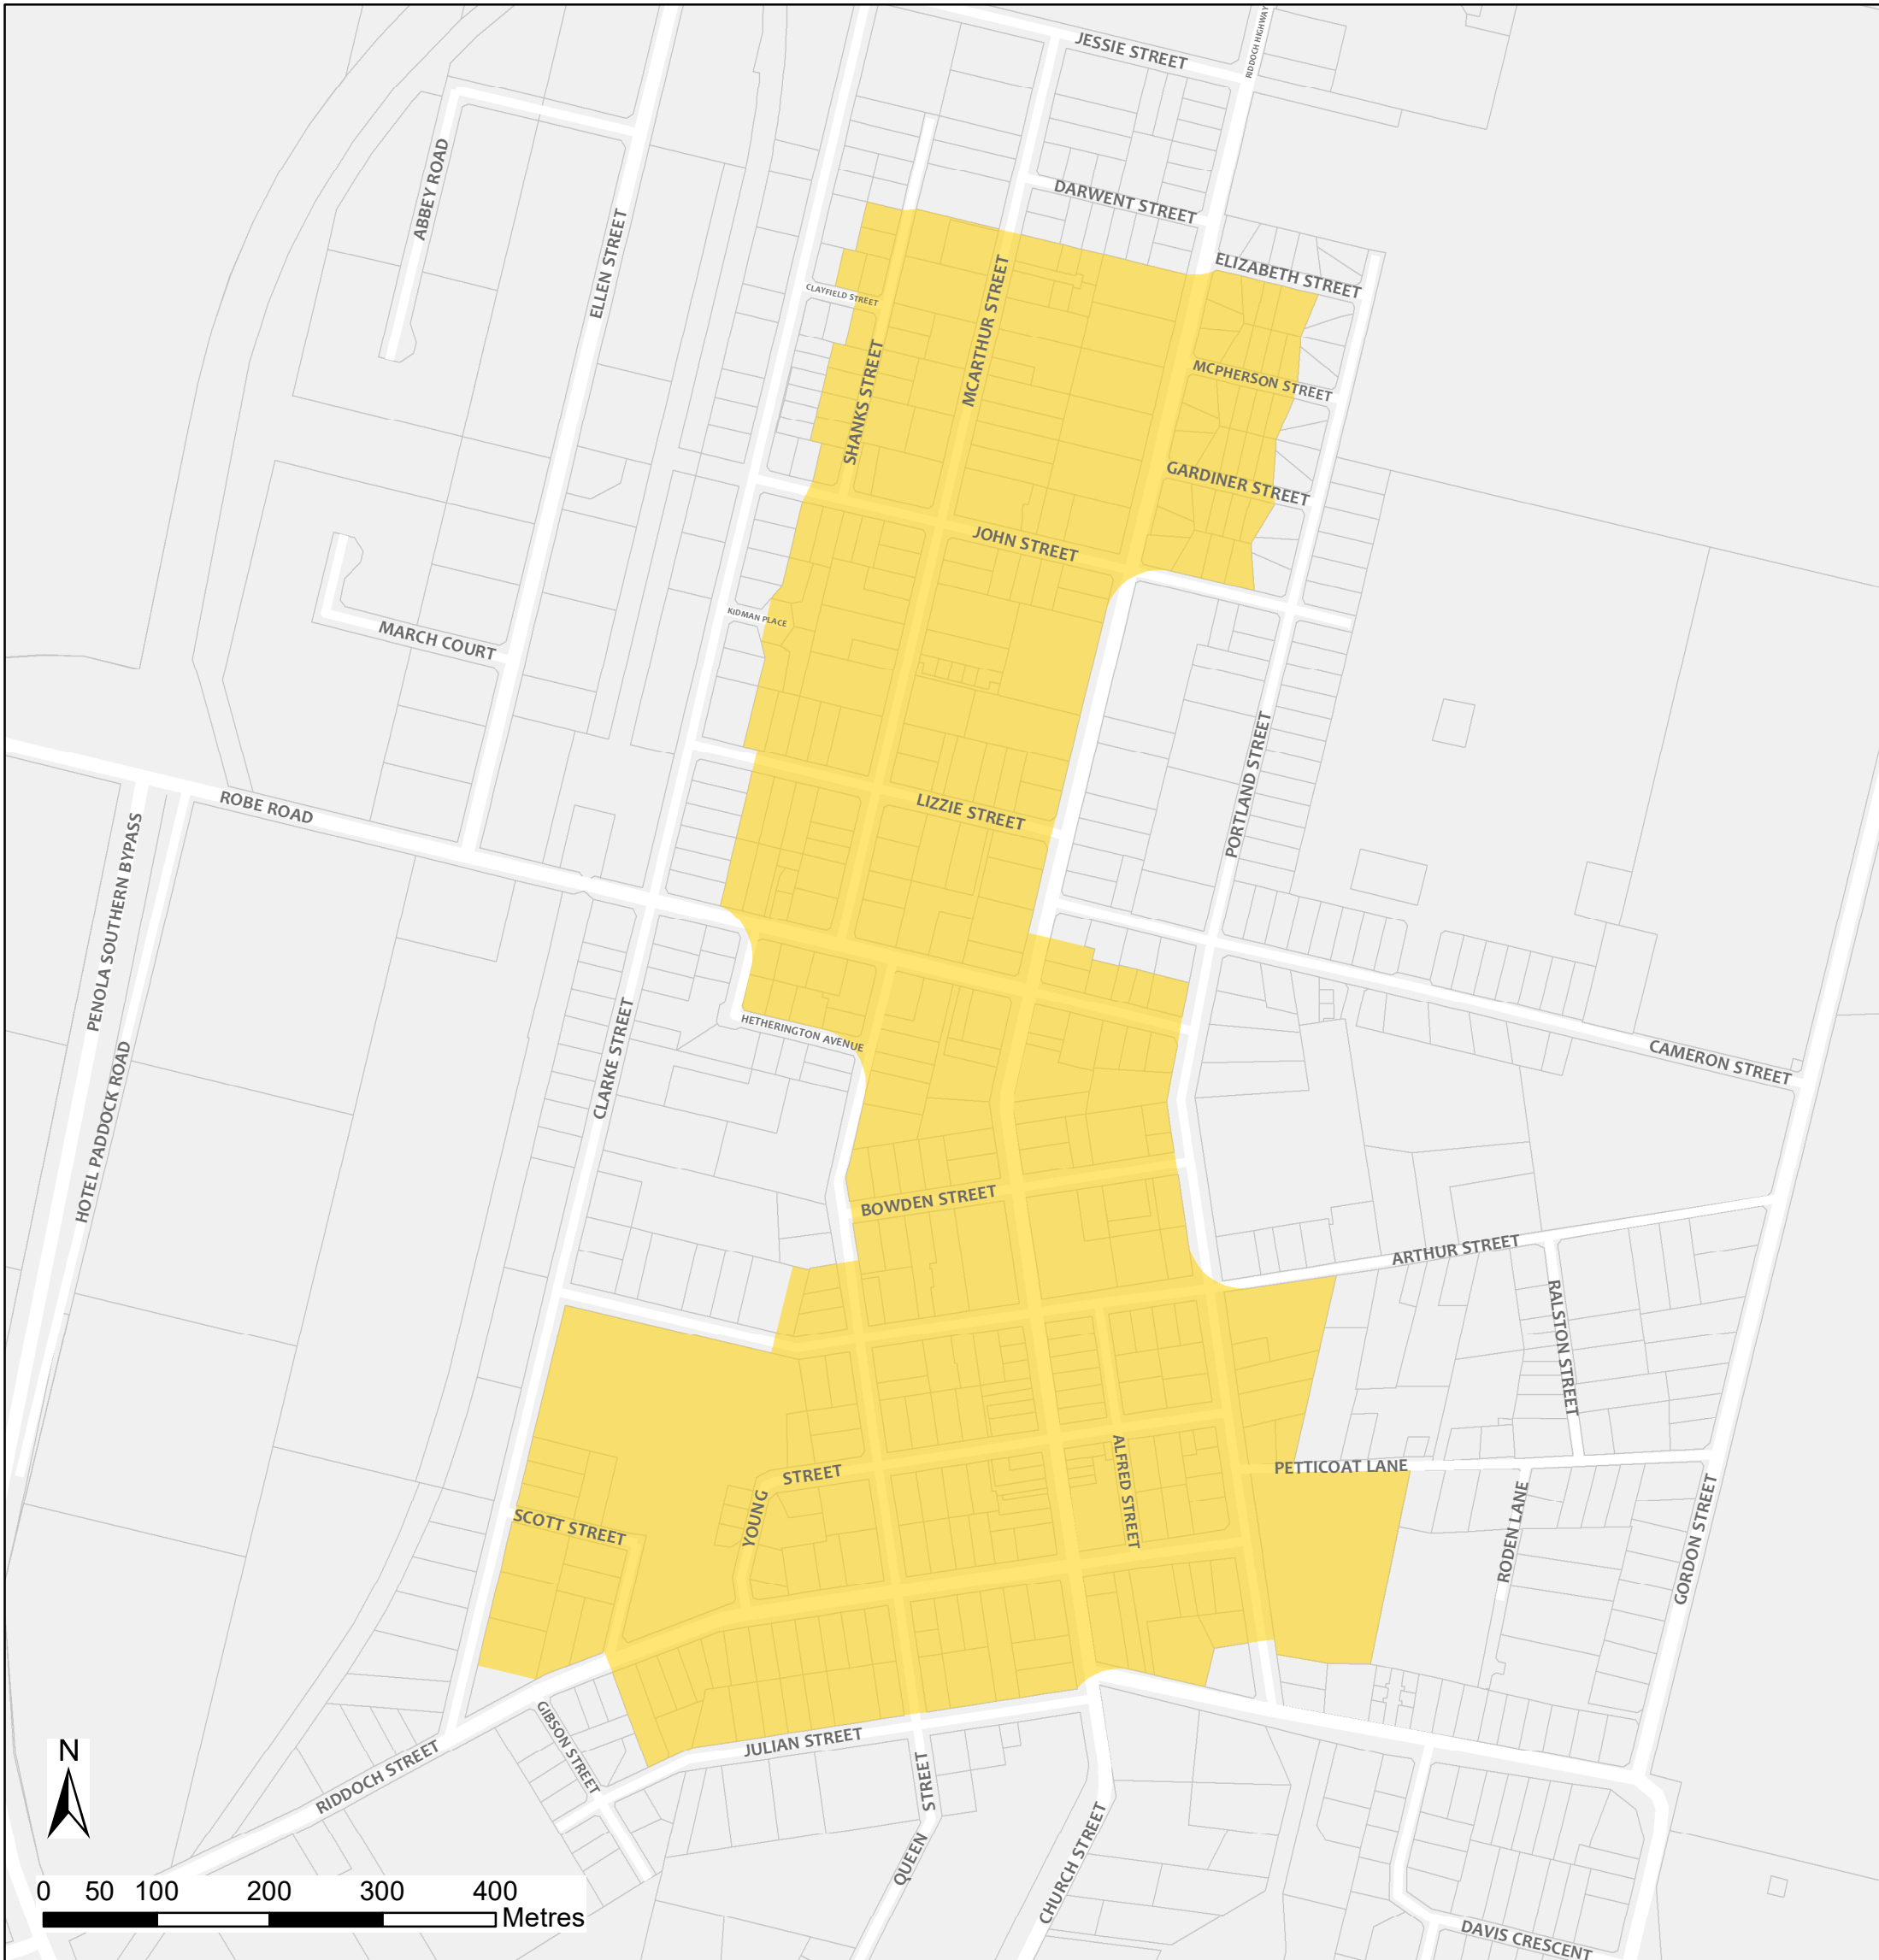

Penola Bushfire Safer Place

Council: Wattle Range Council
Fire Ban District: Lower South East

Bushfire Safer Place Property Cadastre

This Bushfire Safer Place is considered to be relatively safe from fire due to its low levels of fuel. Although the CFS has taken every care and precaution in identifying this area it will be subjected to spark and ember attack in the event of a fire.

It is recommended that you identify several Bushfire Safer Places when creating your personal Bushfire Survival Plan. Templates for Bushfire Survival Plans are available from the CFS website.

Map produced: February 2018