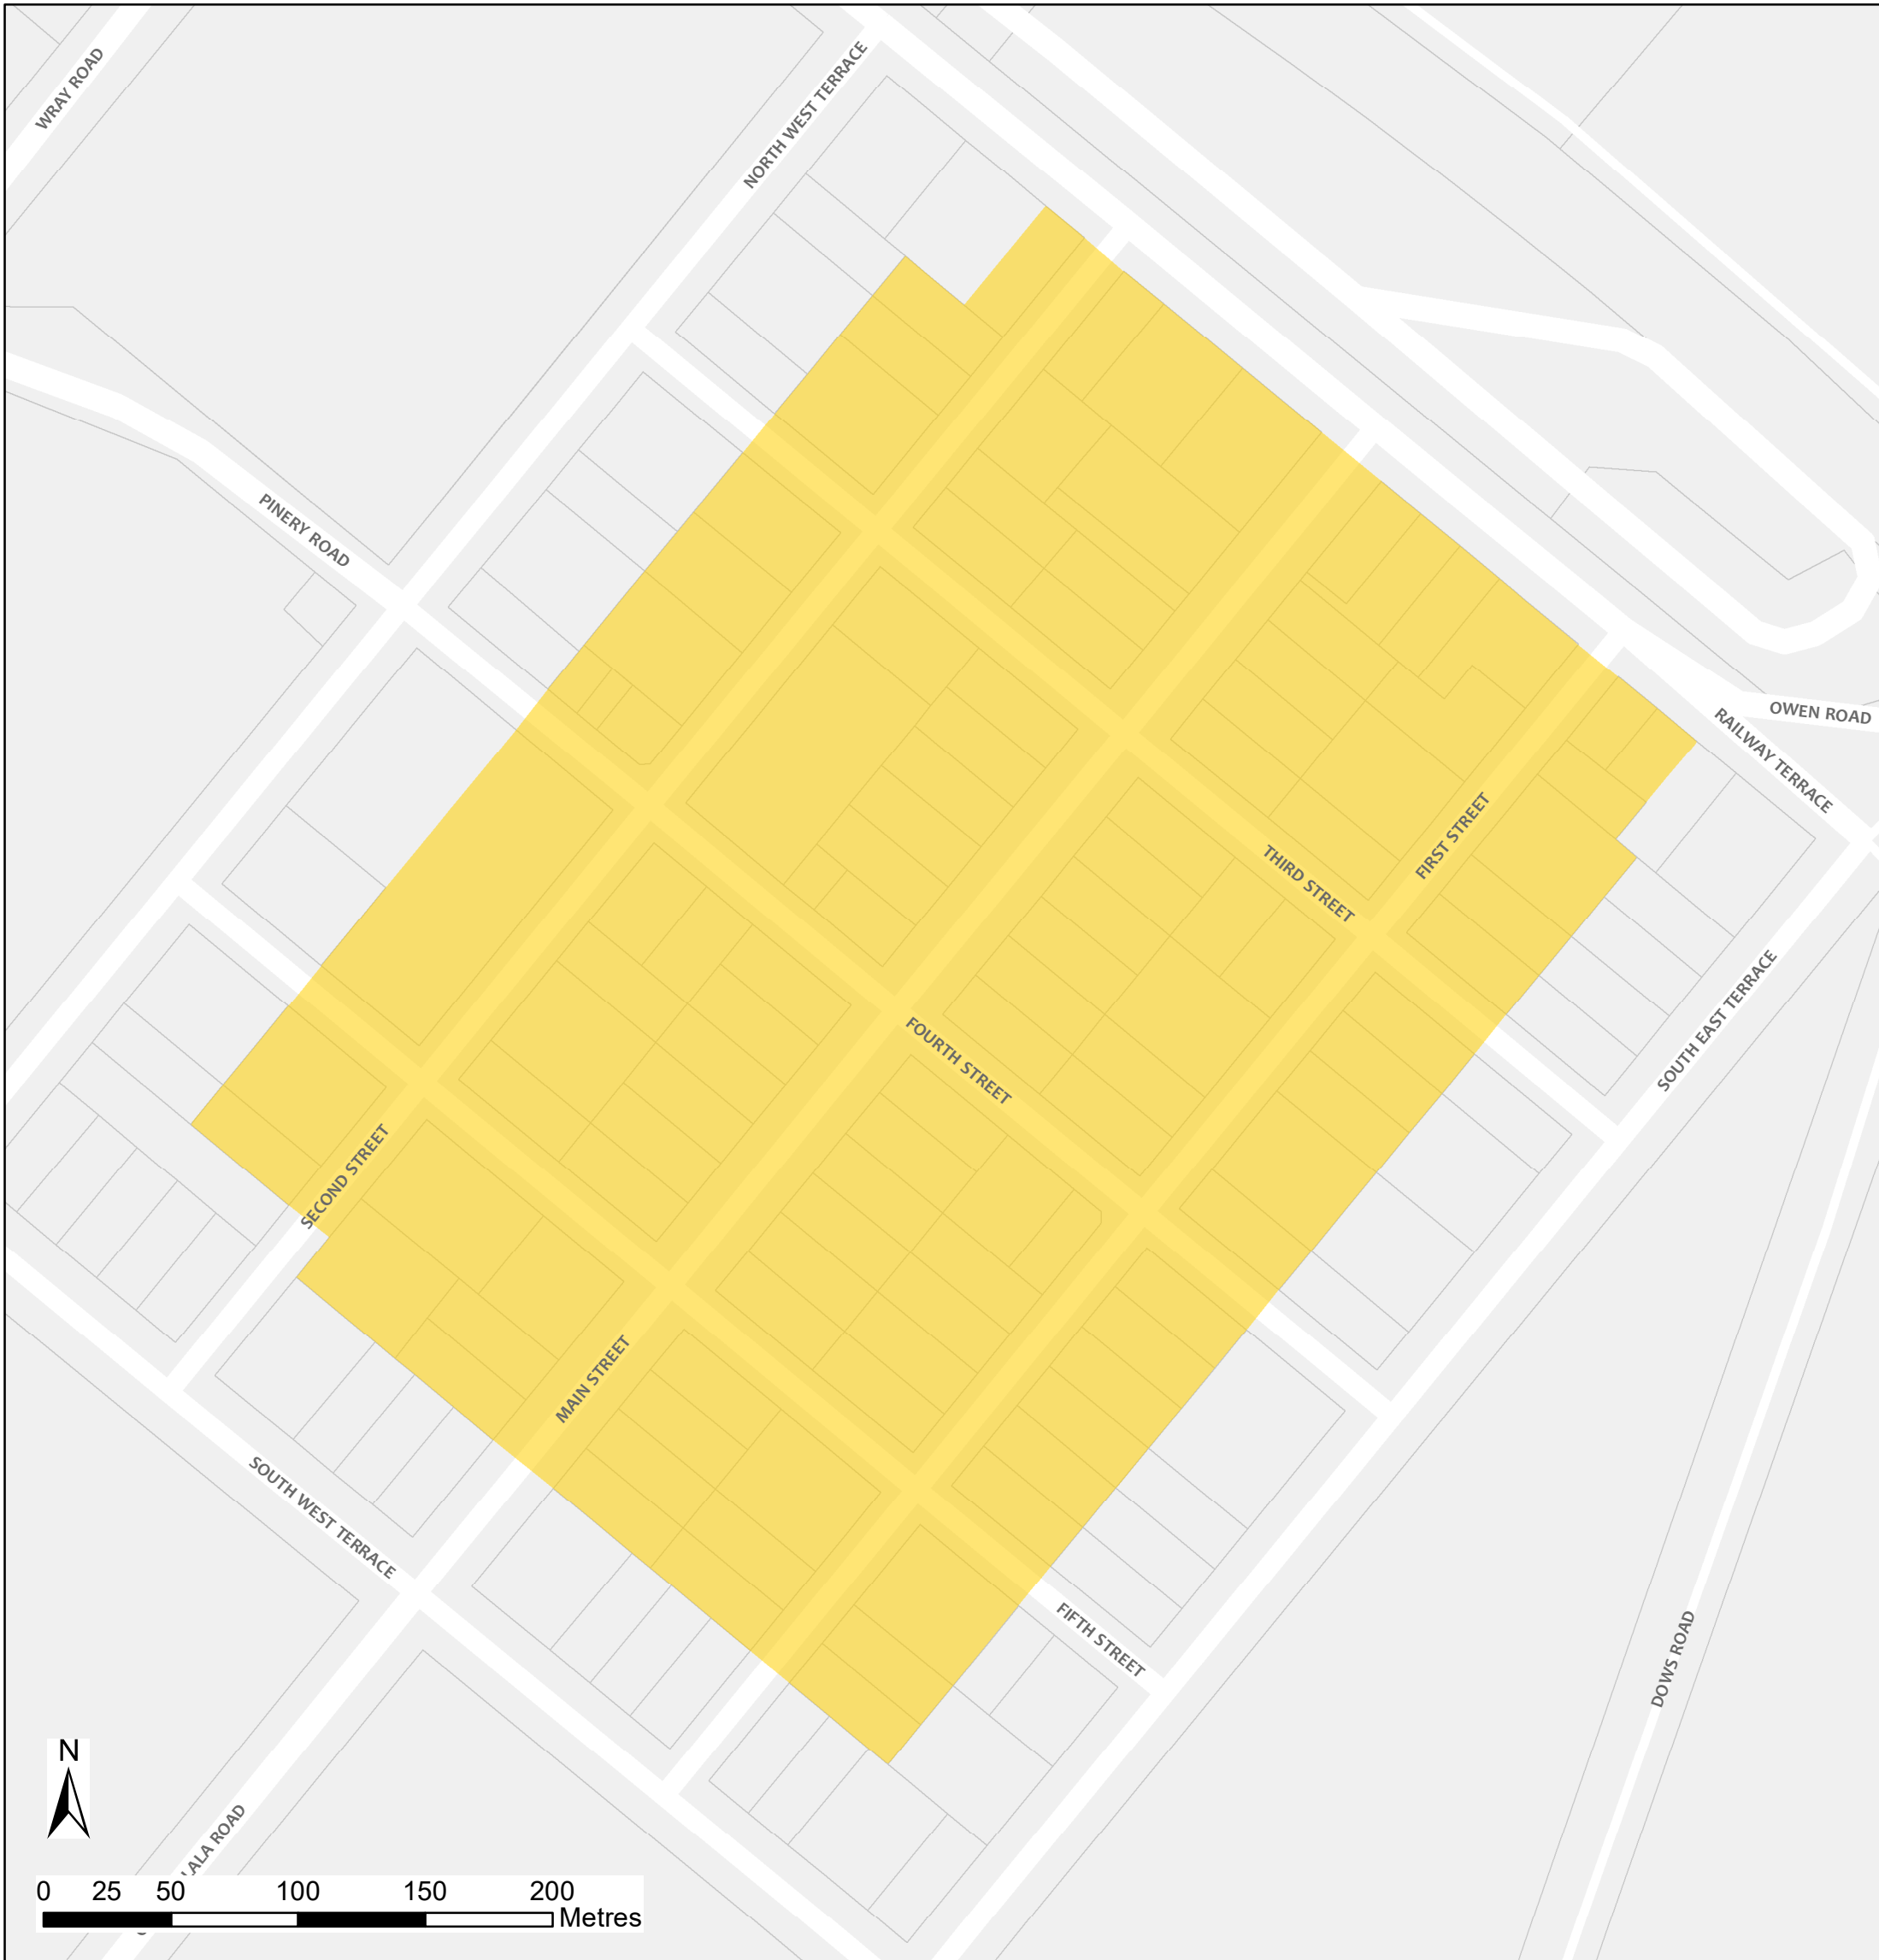

Owen Bushfire Safer Place

Council: Wakefield Regional Council

Fire Ban District: Mid North

 Bushfire Safer Place  Property Cadastre

This Bushfire Safer Place is considered to be relatively safe from fire due to its low levels of fuel. Although the CFS has taken every care and precaution in identifying this area it will be subjected to spark and ember attack in the event of a fire.