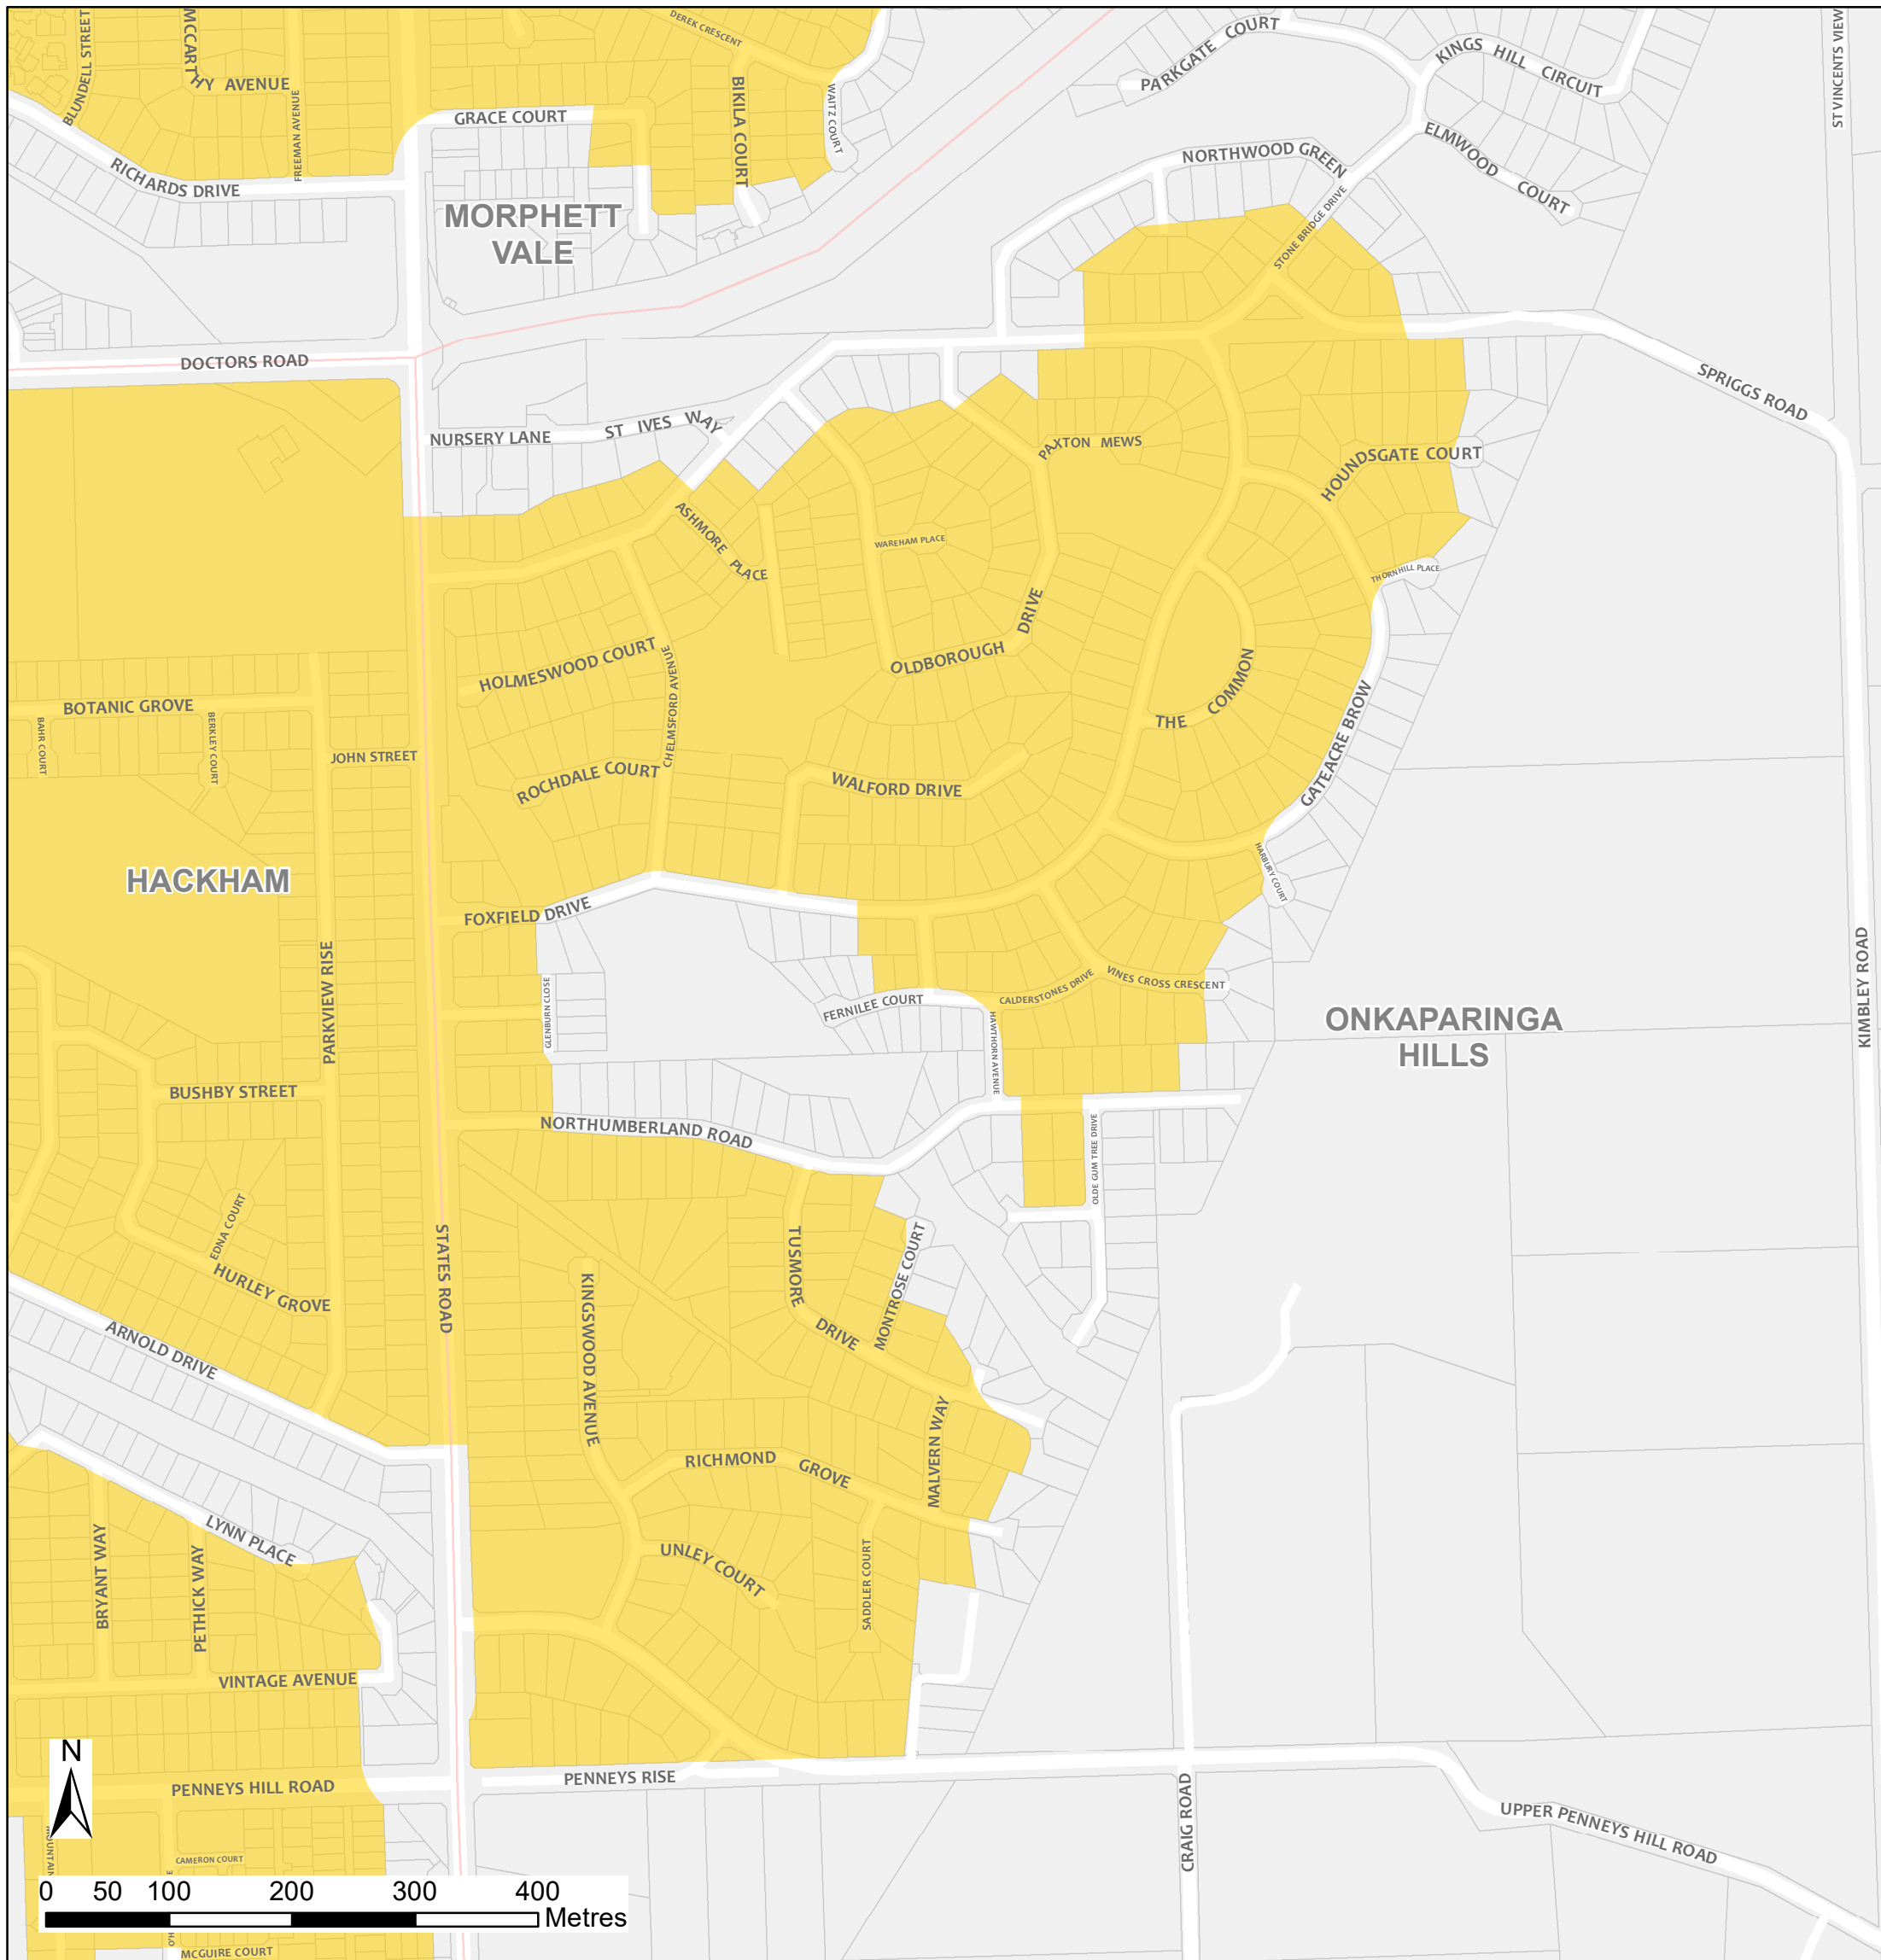

Onkaparinga Hills Bushfire Safer Place

Council: City of Onkaparinga
Fire Ban District: Mount Lofty Ranges

 Bushfire Safer Place  Suburb Boundary  Property Cadastre

This Bushfire Safer Place is considered to be relatively safe from fire due to its low levels of fuel. Although the CFS has taken every care and precaution in identifying this area it will be subjected to spark and ember attack in the event of a fire.

It is recommended that you identify several Bushfire Safer Places when creating your personal Bushfire Survival Plan. Templates for Bushfire Survival Plans are available from the CFS website.

Map produced: February 2018