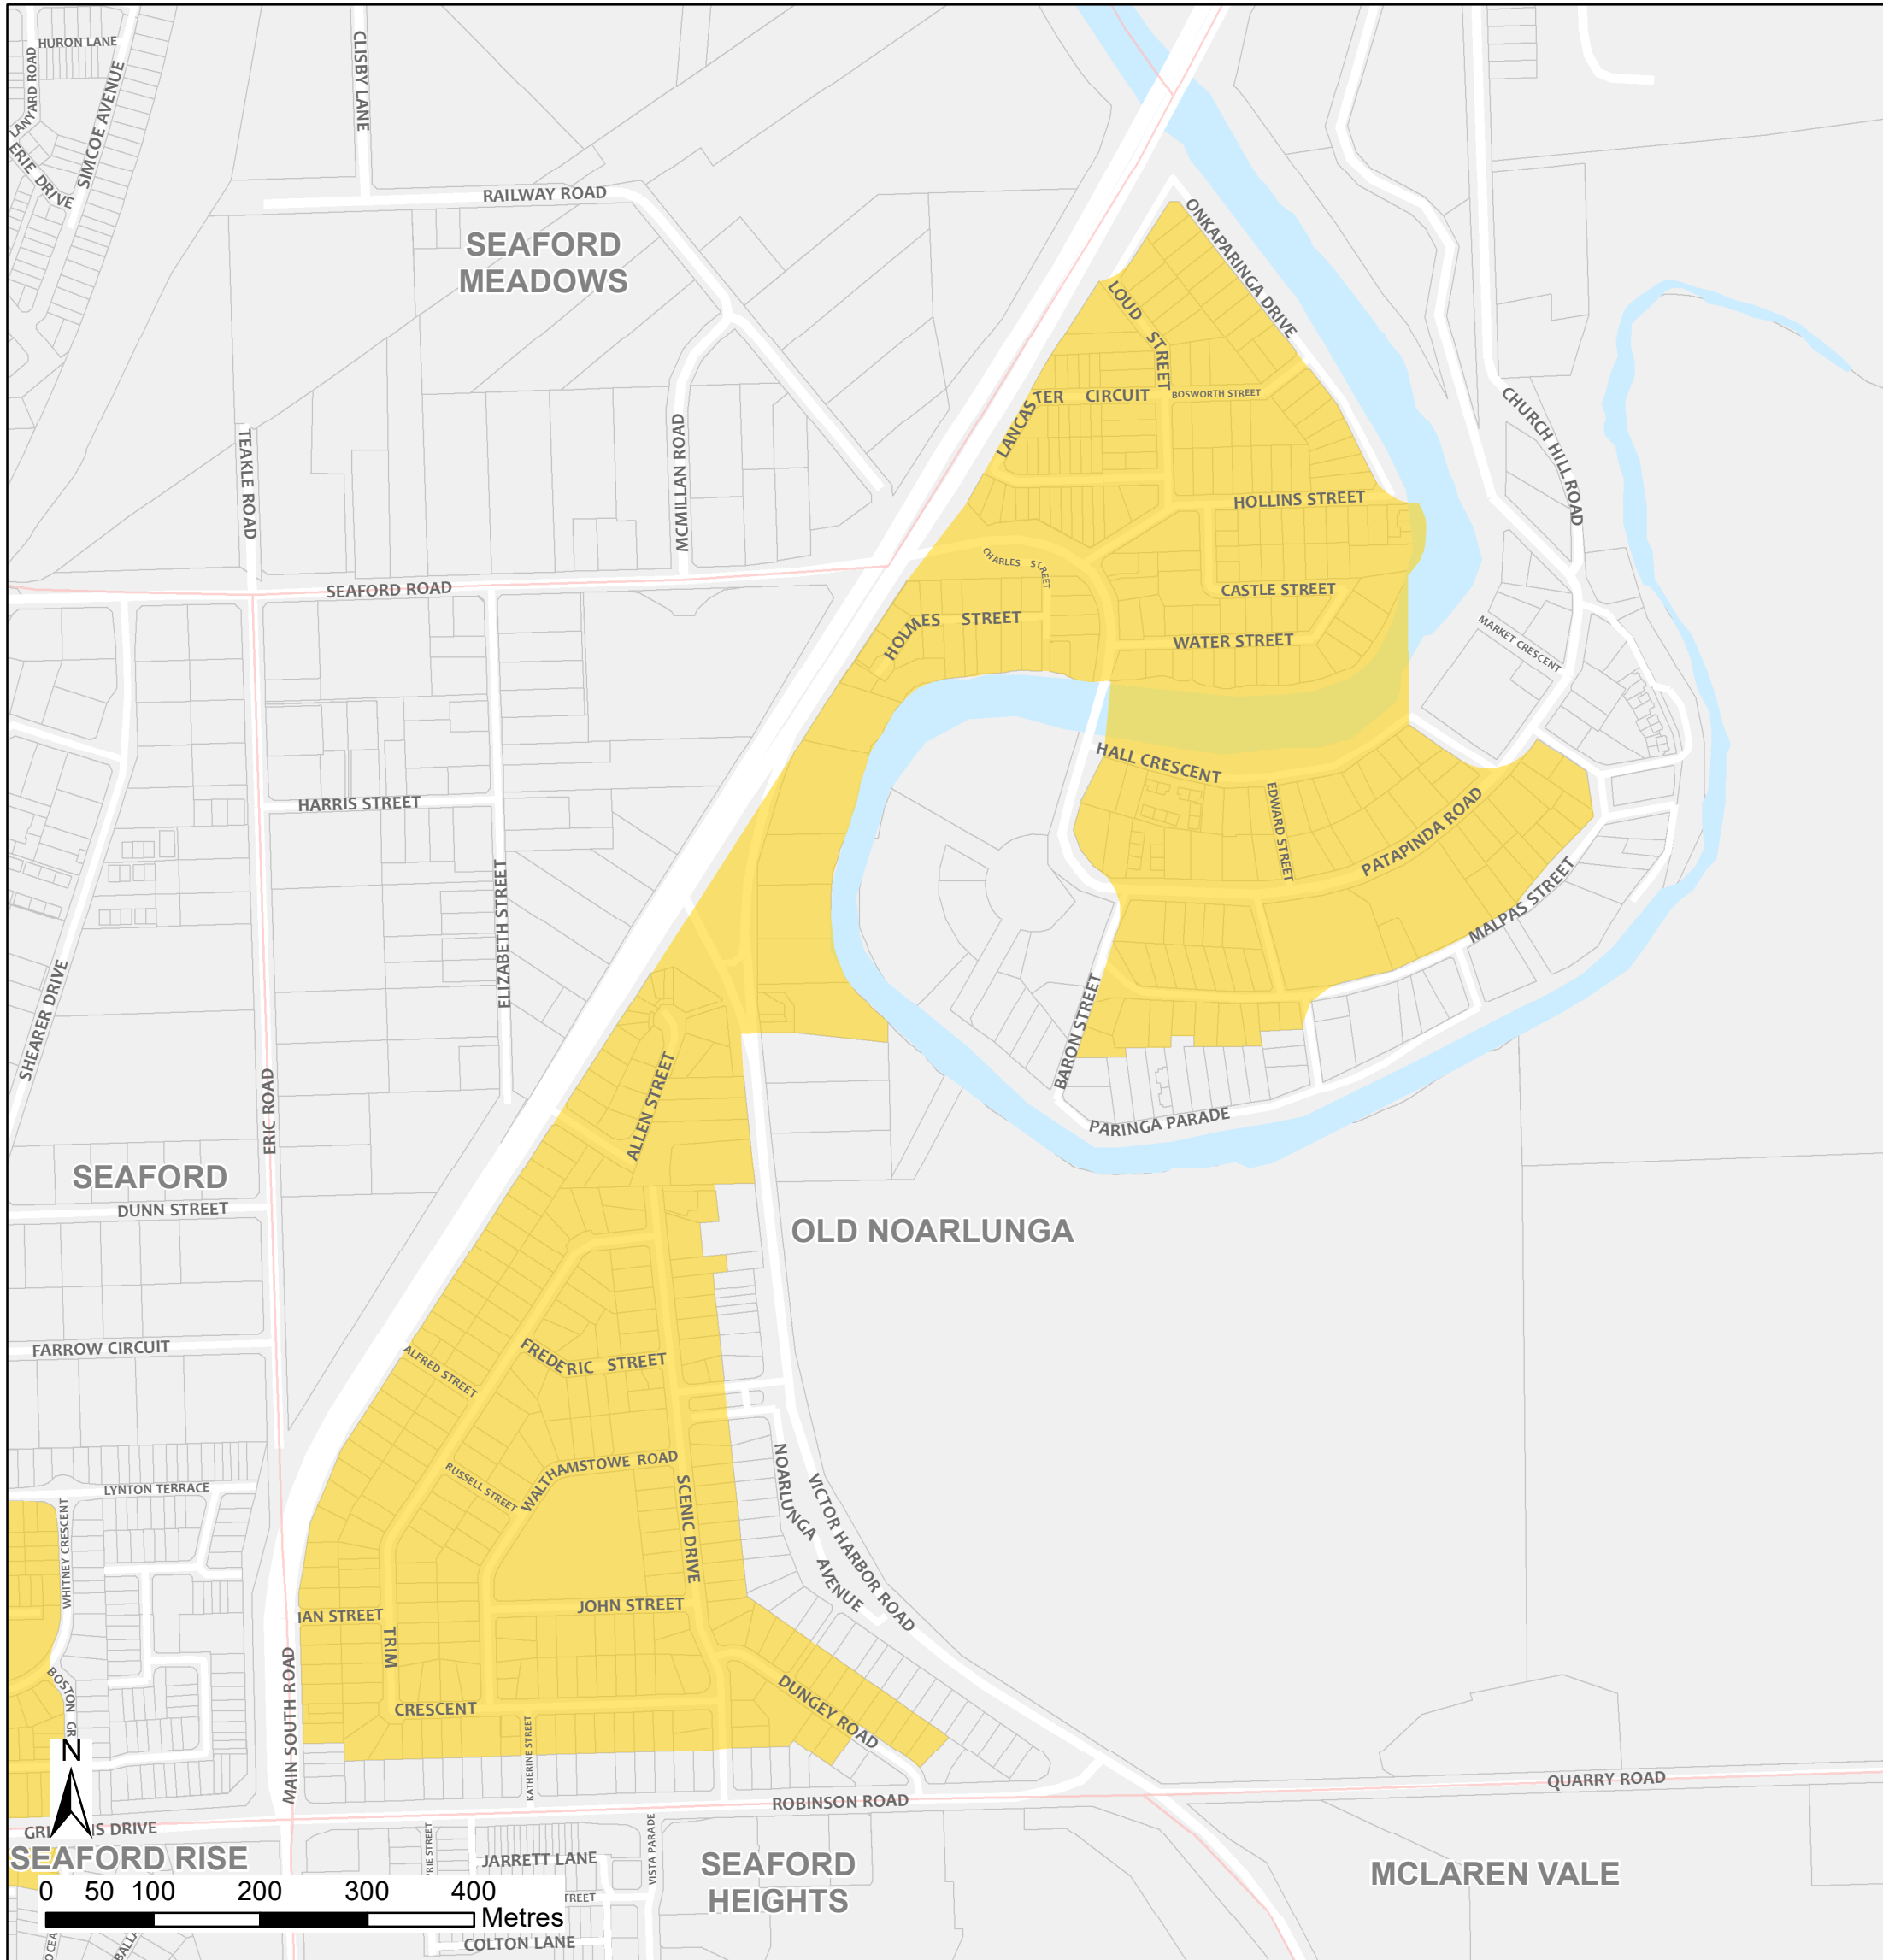

Old Noarlunga Bushfire Safer Place

Council: City of Onkaparinga

Fire Ban District: Mount Lofty Ranges

Bushfire Safer Place Suburb Boundary Property Cadastre

This Bushfire Safer Place is considered to be relatively safe from fire due to its low levels of fuel. Although the CFS has taken every care and precaution in identifying this area it will be subjected to spark and ember attack in the event of a fire.

It is recommended that you identify several Bushfire Safer Places when creating your personal Bushfire Survival Plan. Templates for Bushfire Survival Plans are available from the CFS website.

Map produced: February 2018