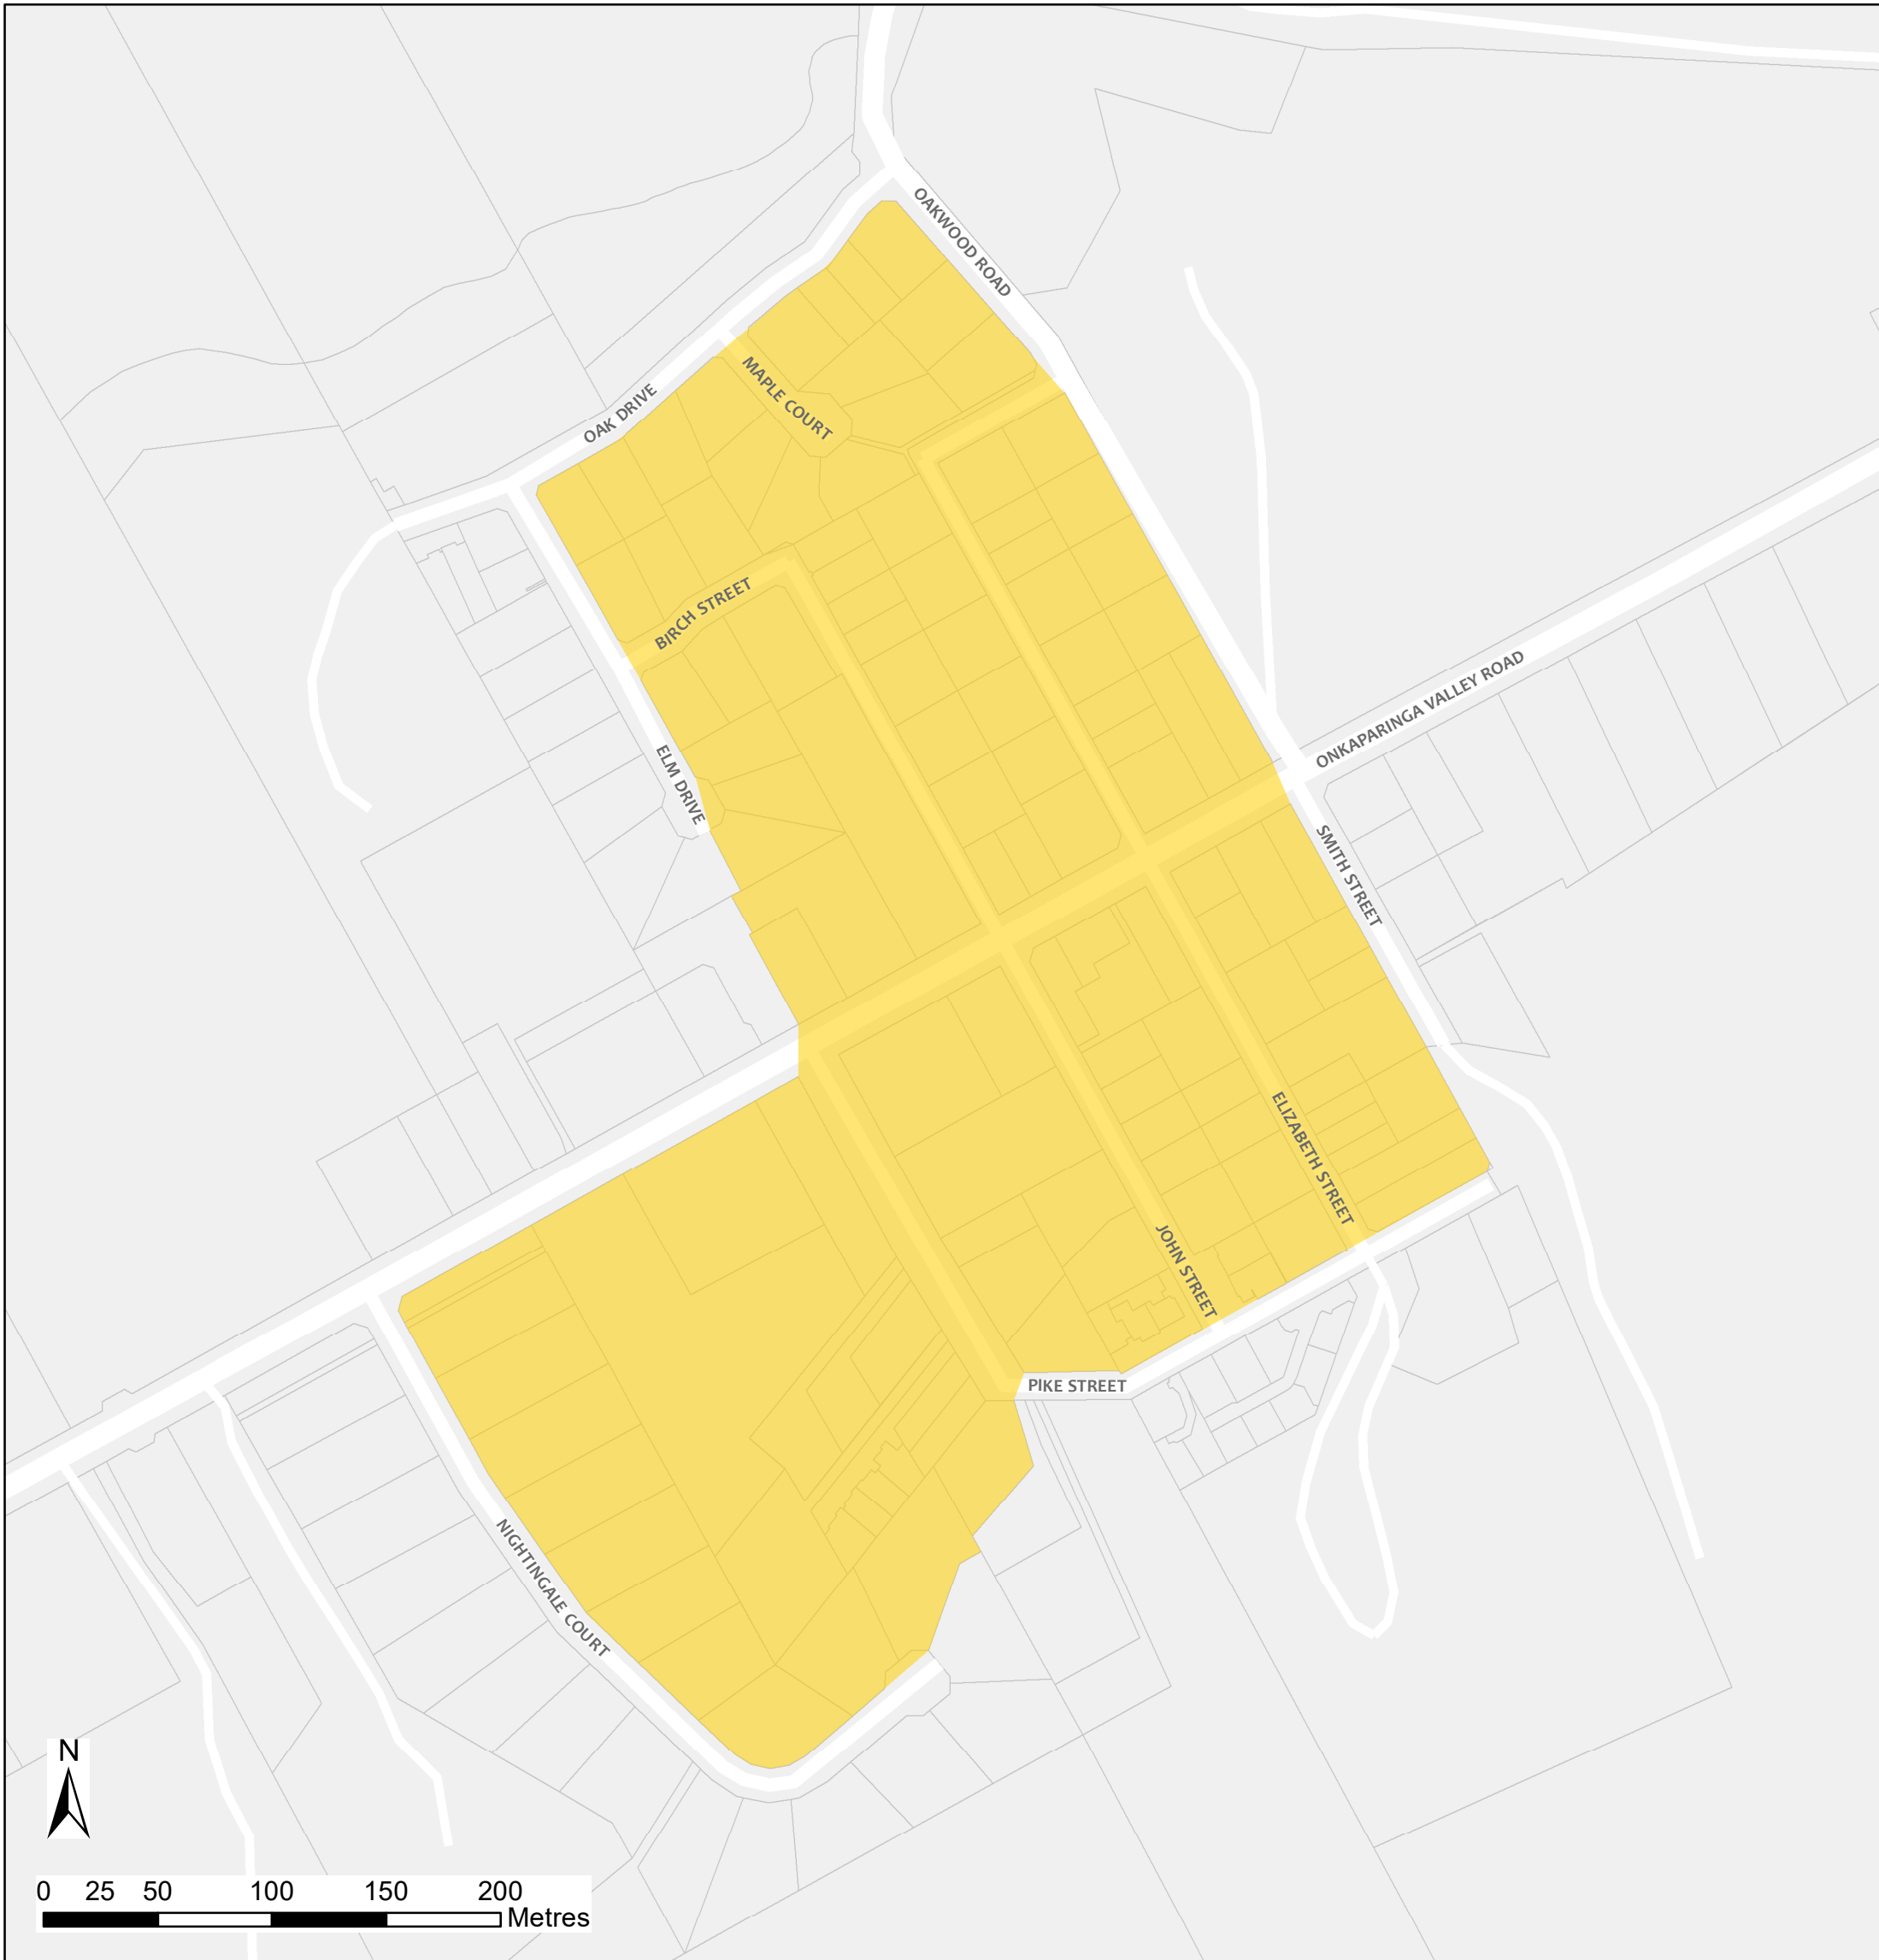

Oakbank Bushfire Safer Place

Council: Adelaide Hills Council
Fire Ban District: Mount Lofty Ranges

 Bushfire Safer Place  Property Cadastre

This Bushfire Safer Place is considered to be relatively safe from fire due to its low levels of fuel. Although the CFS has taken every care and precaution in identifying this area it will be subjected to spark and ember attack in the event of a fire.

It is recommended that you identify several Bushfire Safer Places when creating your personal Bushfire Survival Plan. Templates for Bushfire Survival Plans are available from the CFS website.

Map produced: February 2018