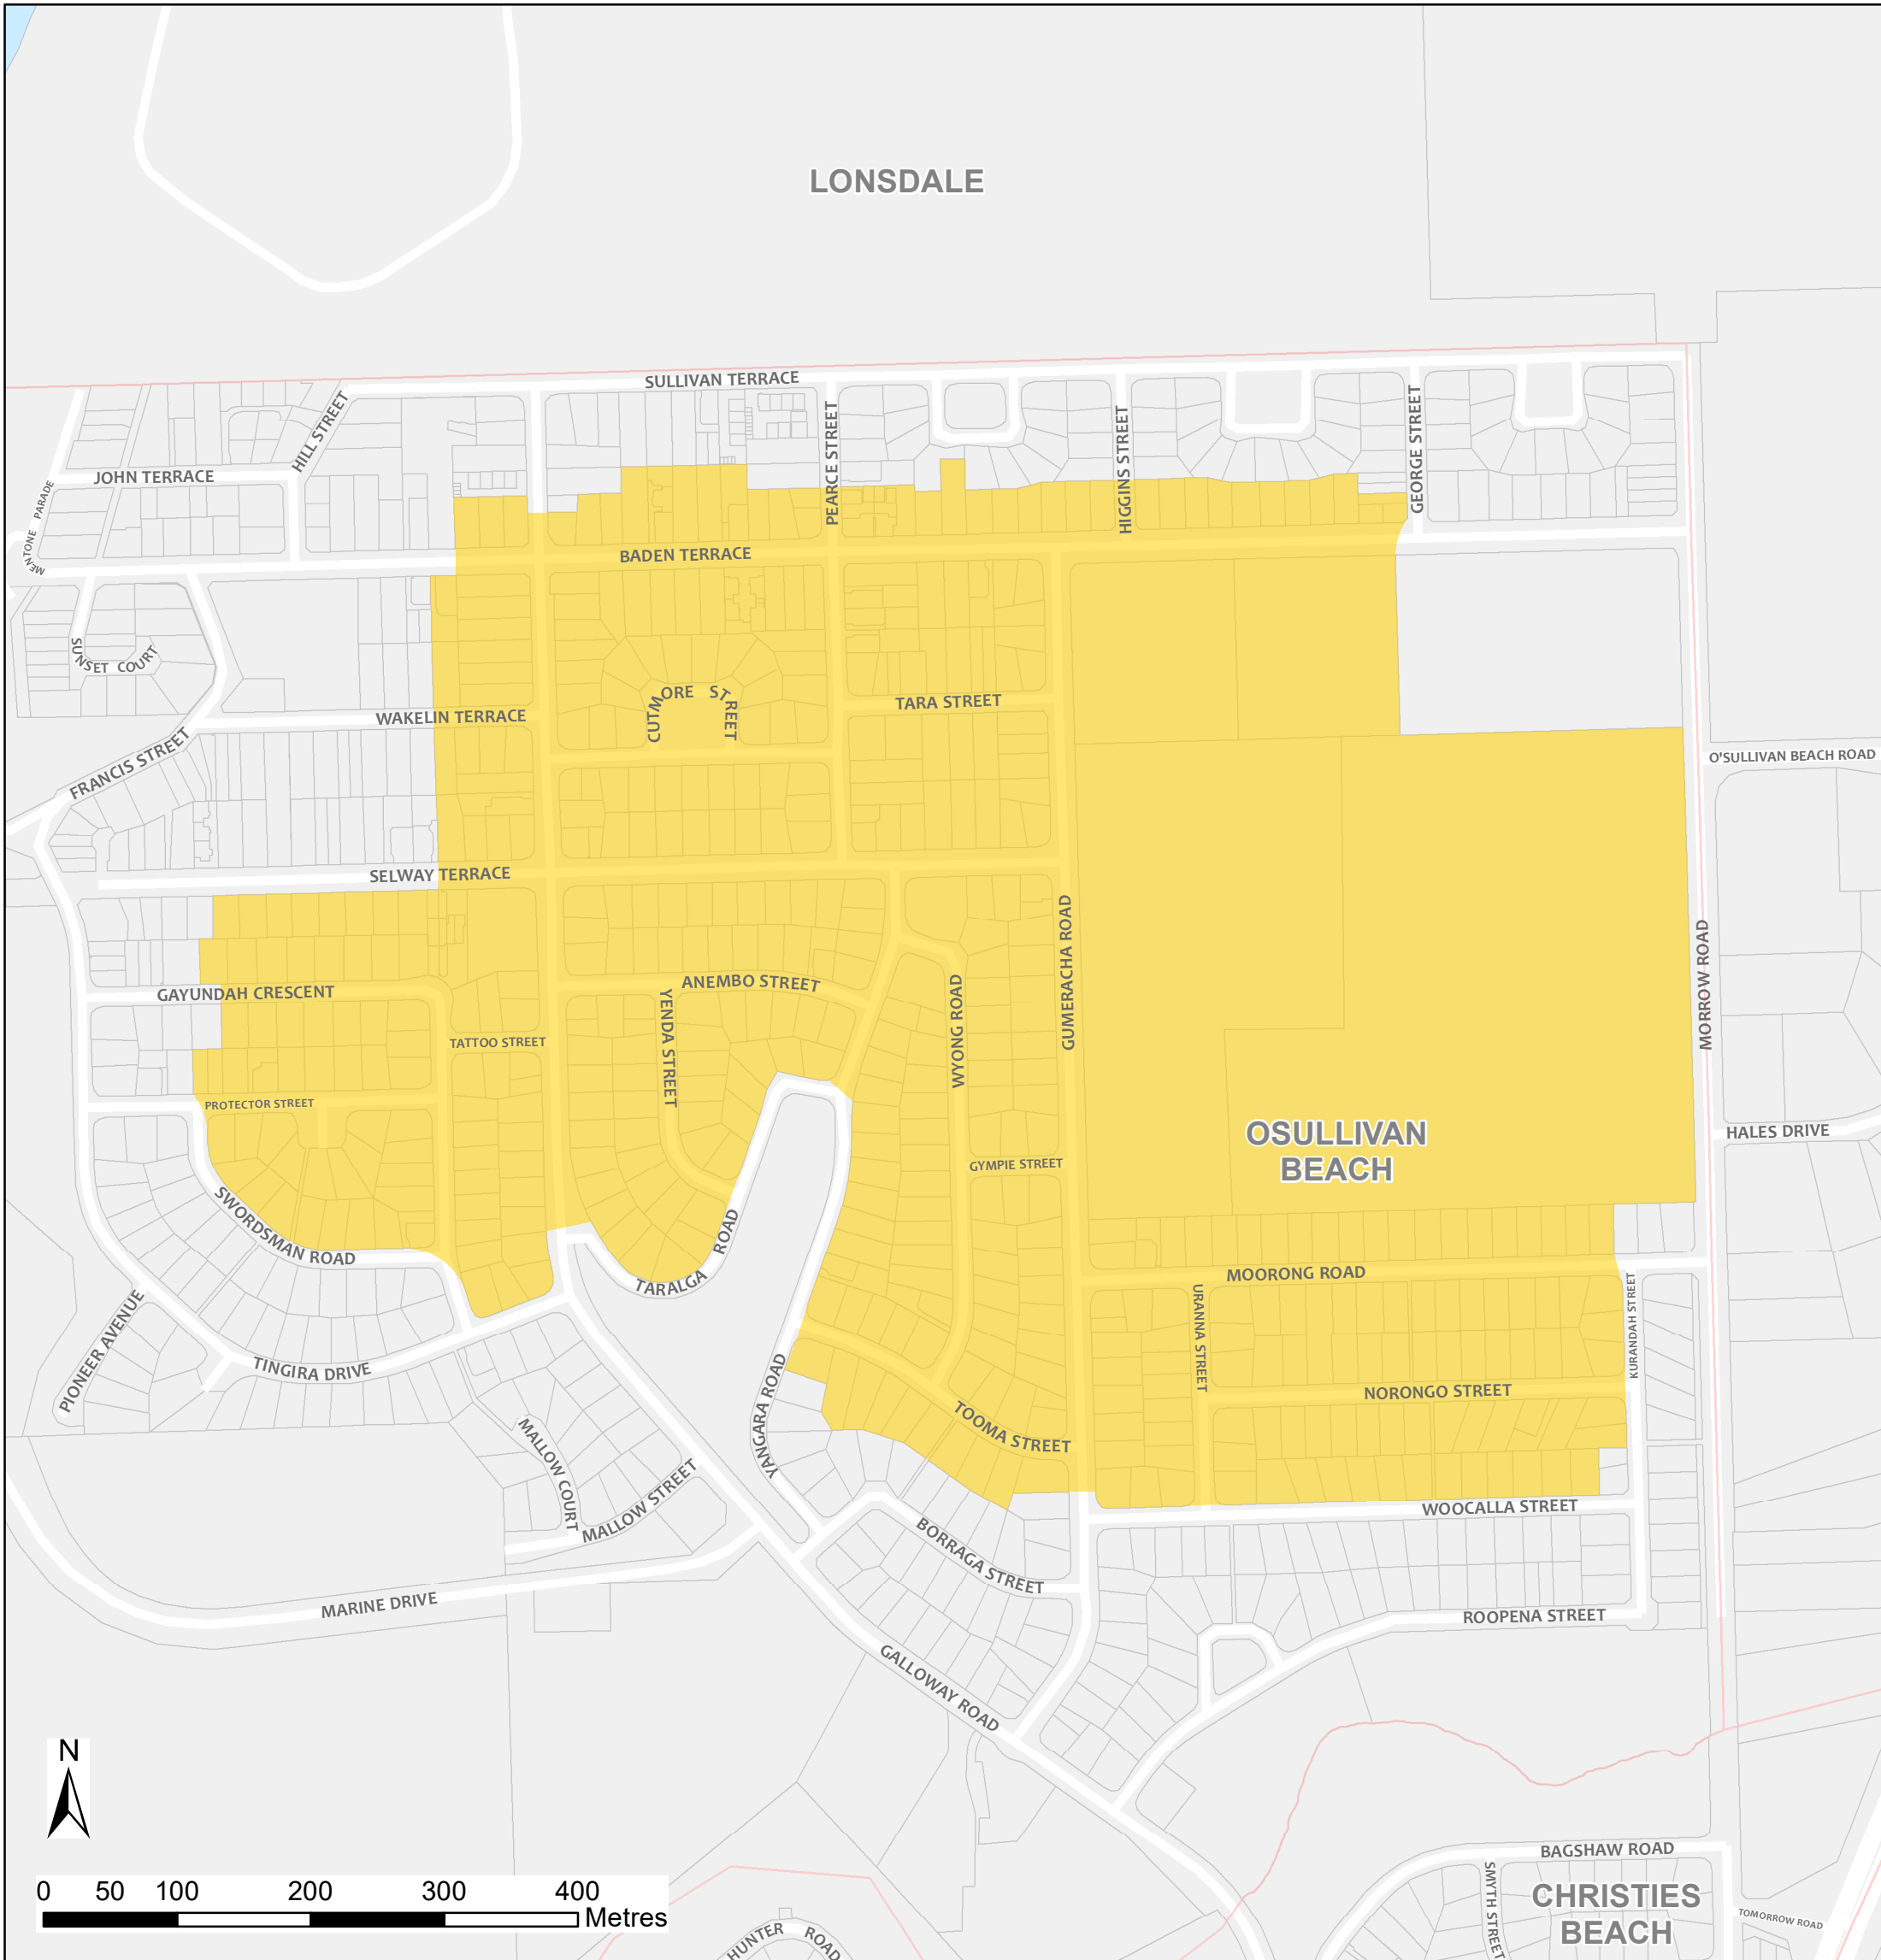

# O'Sullivan Beach Bushfire Safer Place

Council: City of Onkaparinga

Fire Ban District: Adelaide Metropolitan

 Bushfire Safer Place  Suburb Boundary  Property Cadastre

This Bushfire Safer Place is considered to be relatively safe from fire due to its low levels of fuel. Although the CFS has taken every care and precaution in identifying this area it will be subjected to spark and ember attack in the event of a fire.

It is recommended that you identify several Bushfire Safer Places when creating your personal Bushfire Survival Plan. Templates for Bushfire Survival Plans are available from the CFS website.

Map produced: February 2018