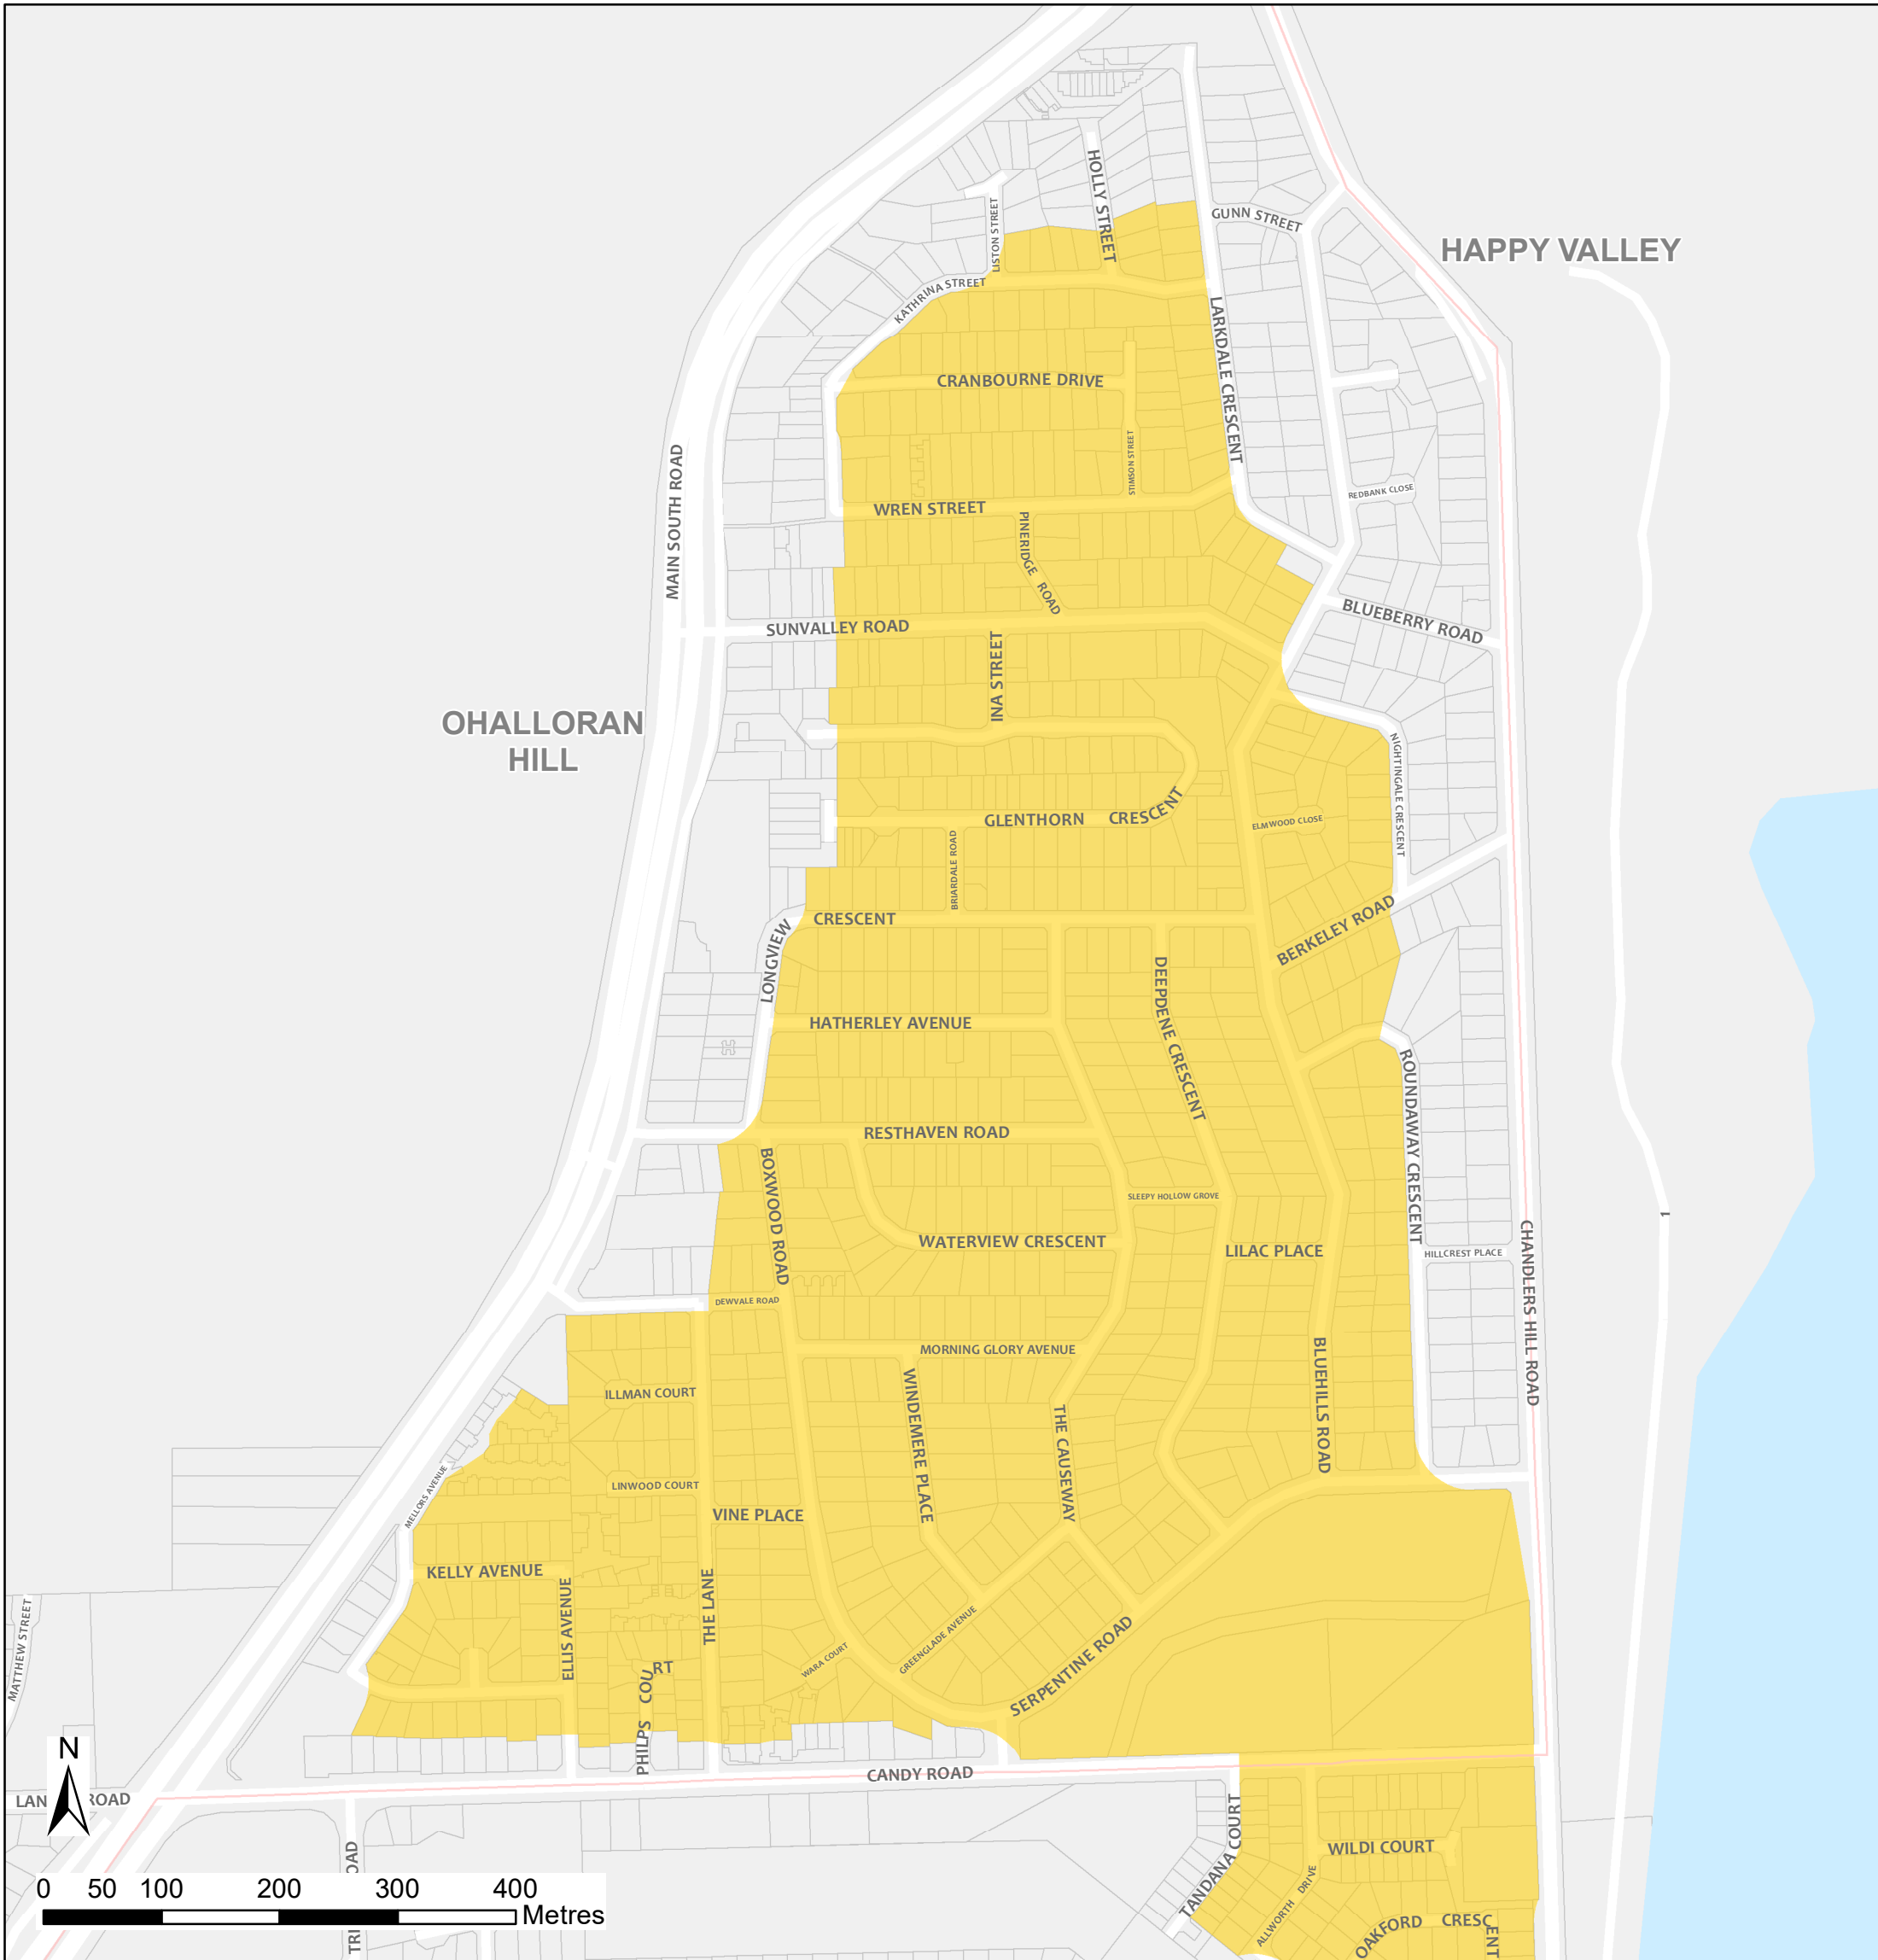

O'Halloran Hill Bushfire Safer Place

Council: City of Onkaparinga

Fire Ban District: Adelaide Metropolitan

 Bushfire Safer Place  Suburb Boundary  Property Cadastre

This Bushfire Safer Place is considered to be relatively safe from fire due to its low levels of fuel. Although the CFS has taken every care and precaution in identifying this area it will be subjected to spark and ember attack in the event of a fire.

It is recommended that you identify several Bushfire Safer Places when creating your personal Bushfire Survival Plan. Templates for Bushfire Survival Plans are available from the CFS website.

Map produced: February 2018