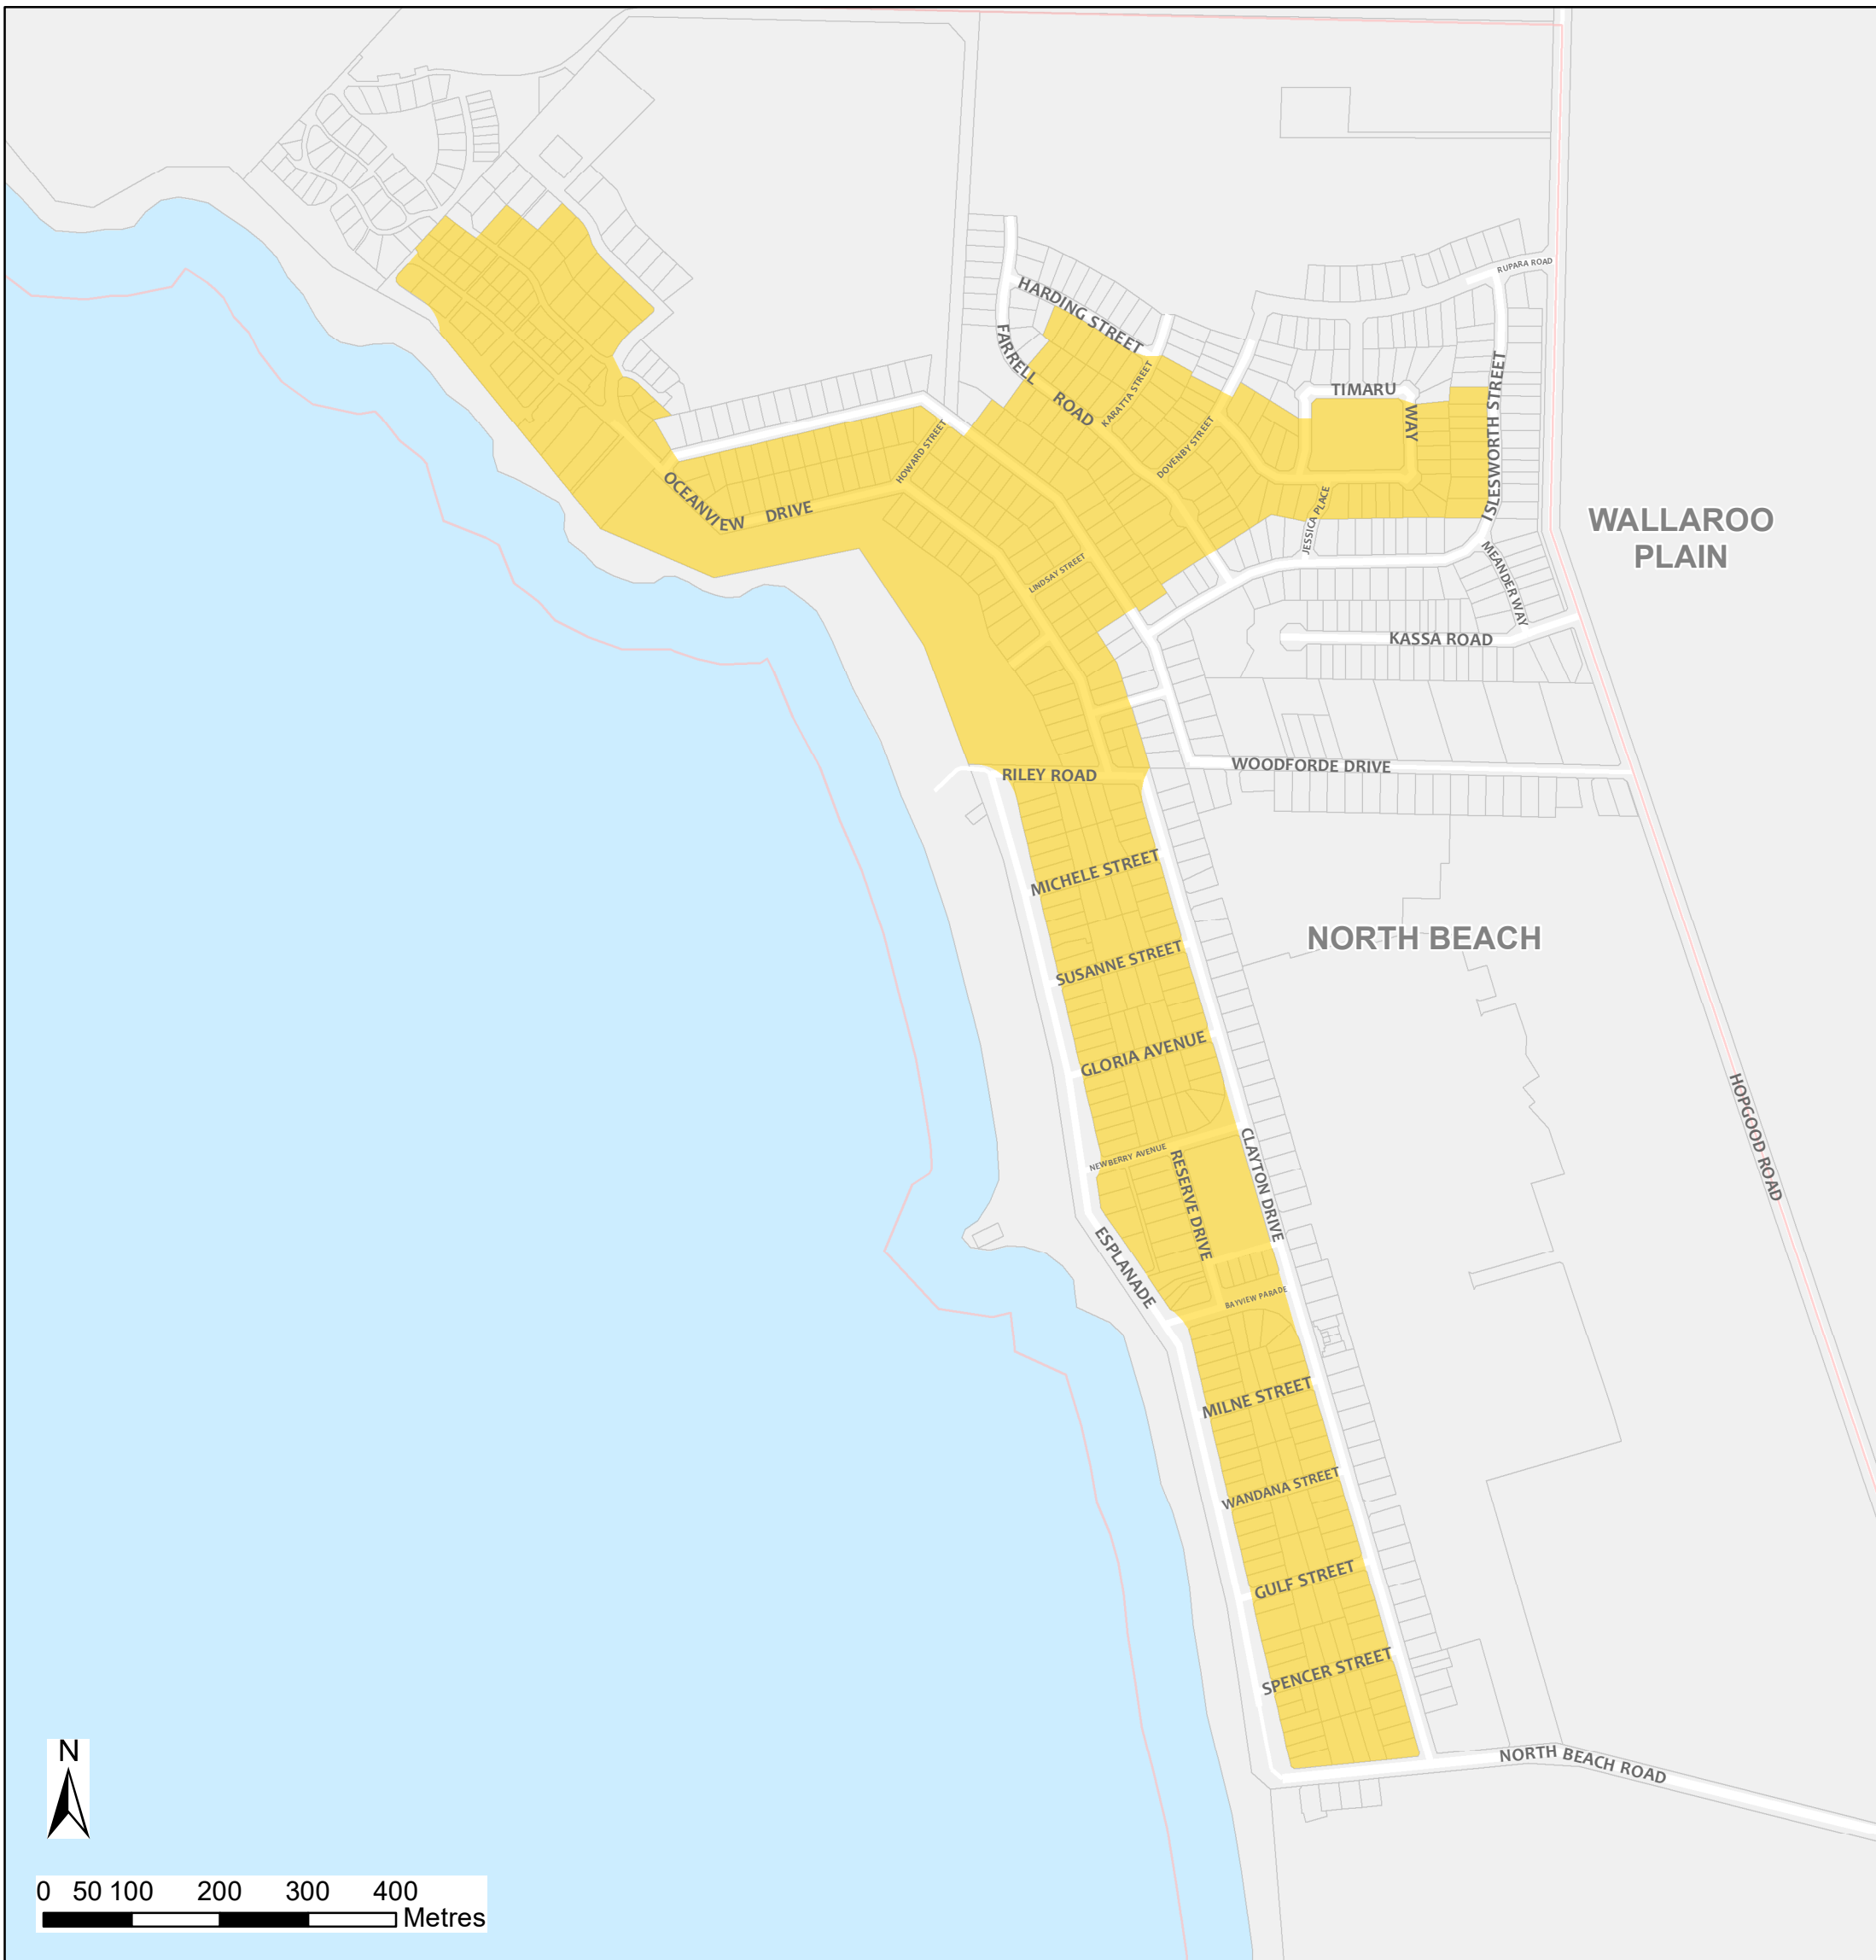

# North Beach Bushfire Safer Place

0 50 100 200 300 400  
Metres

Council: District Council of the Copper Coast  
Fire Ban District: Yorke Peninsula

 Bushfire Safer Place  Suburb Boundary  Property Cadastre

This Bushfire Safer Place is considered to be relatively safe from fire due to its low levels of fuel. Although the CFS has taken every care and precaution in identifying this area it will be subjected to spark and ember attack in the event of a fire.