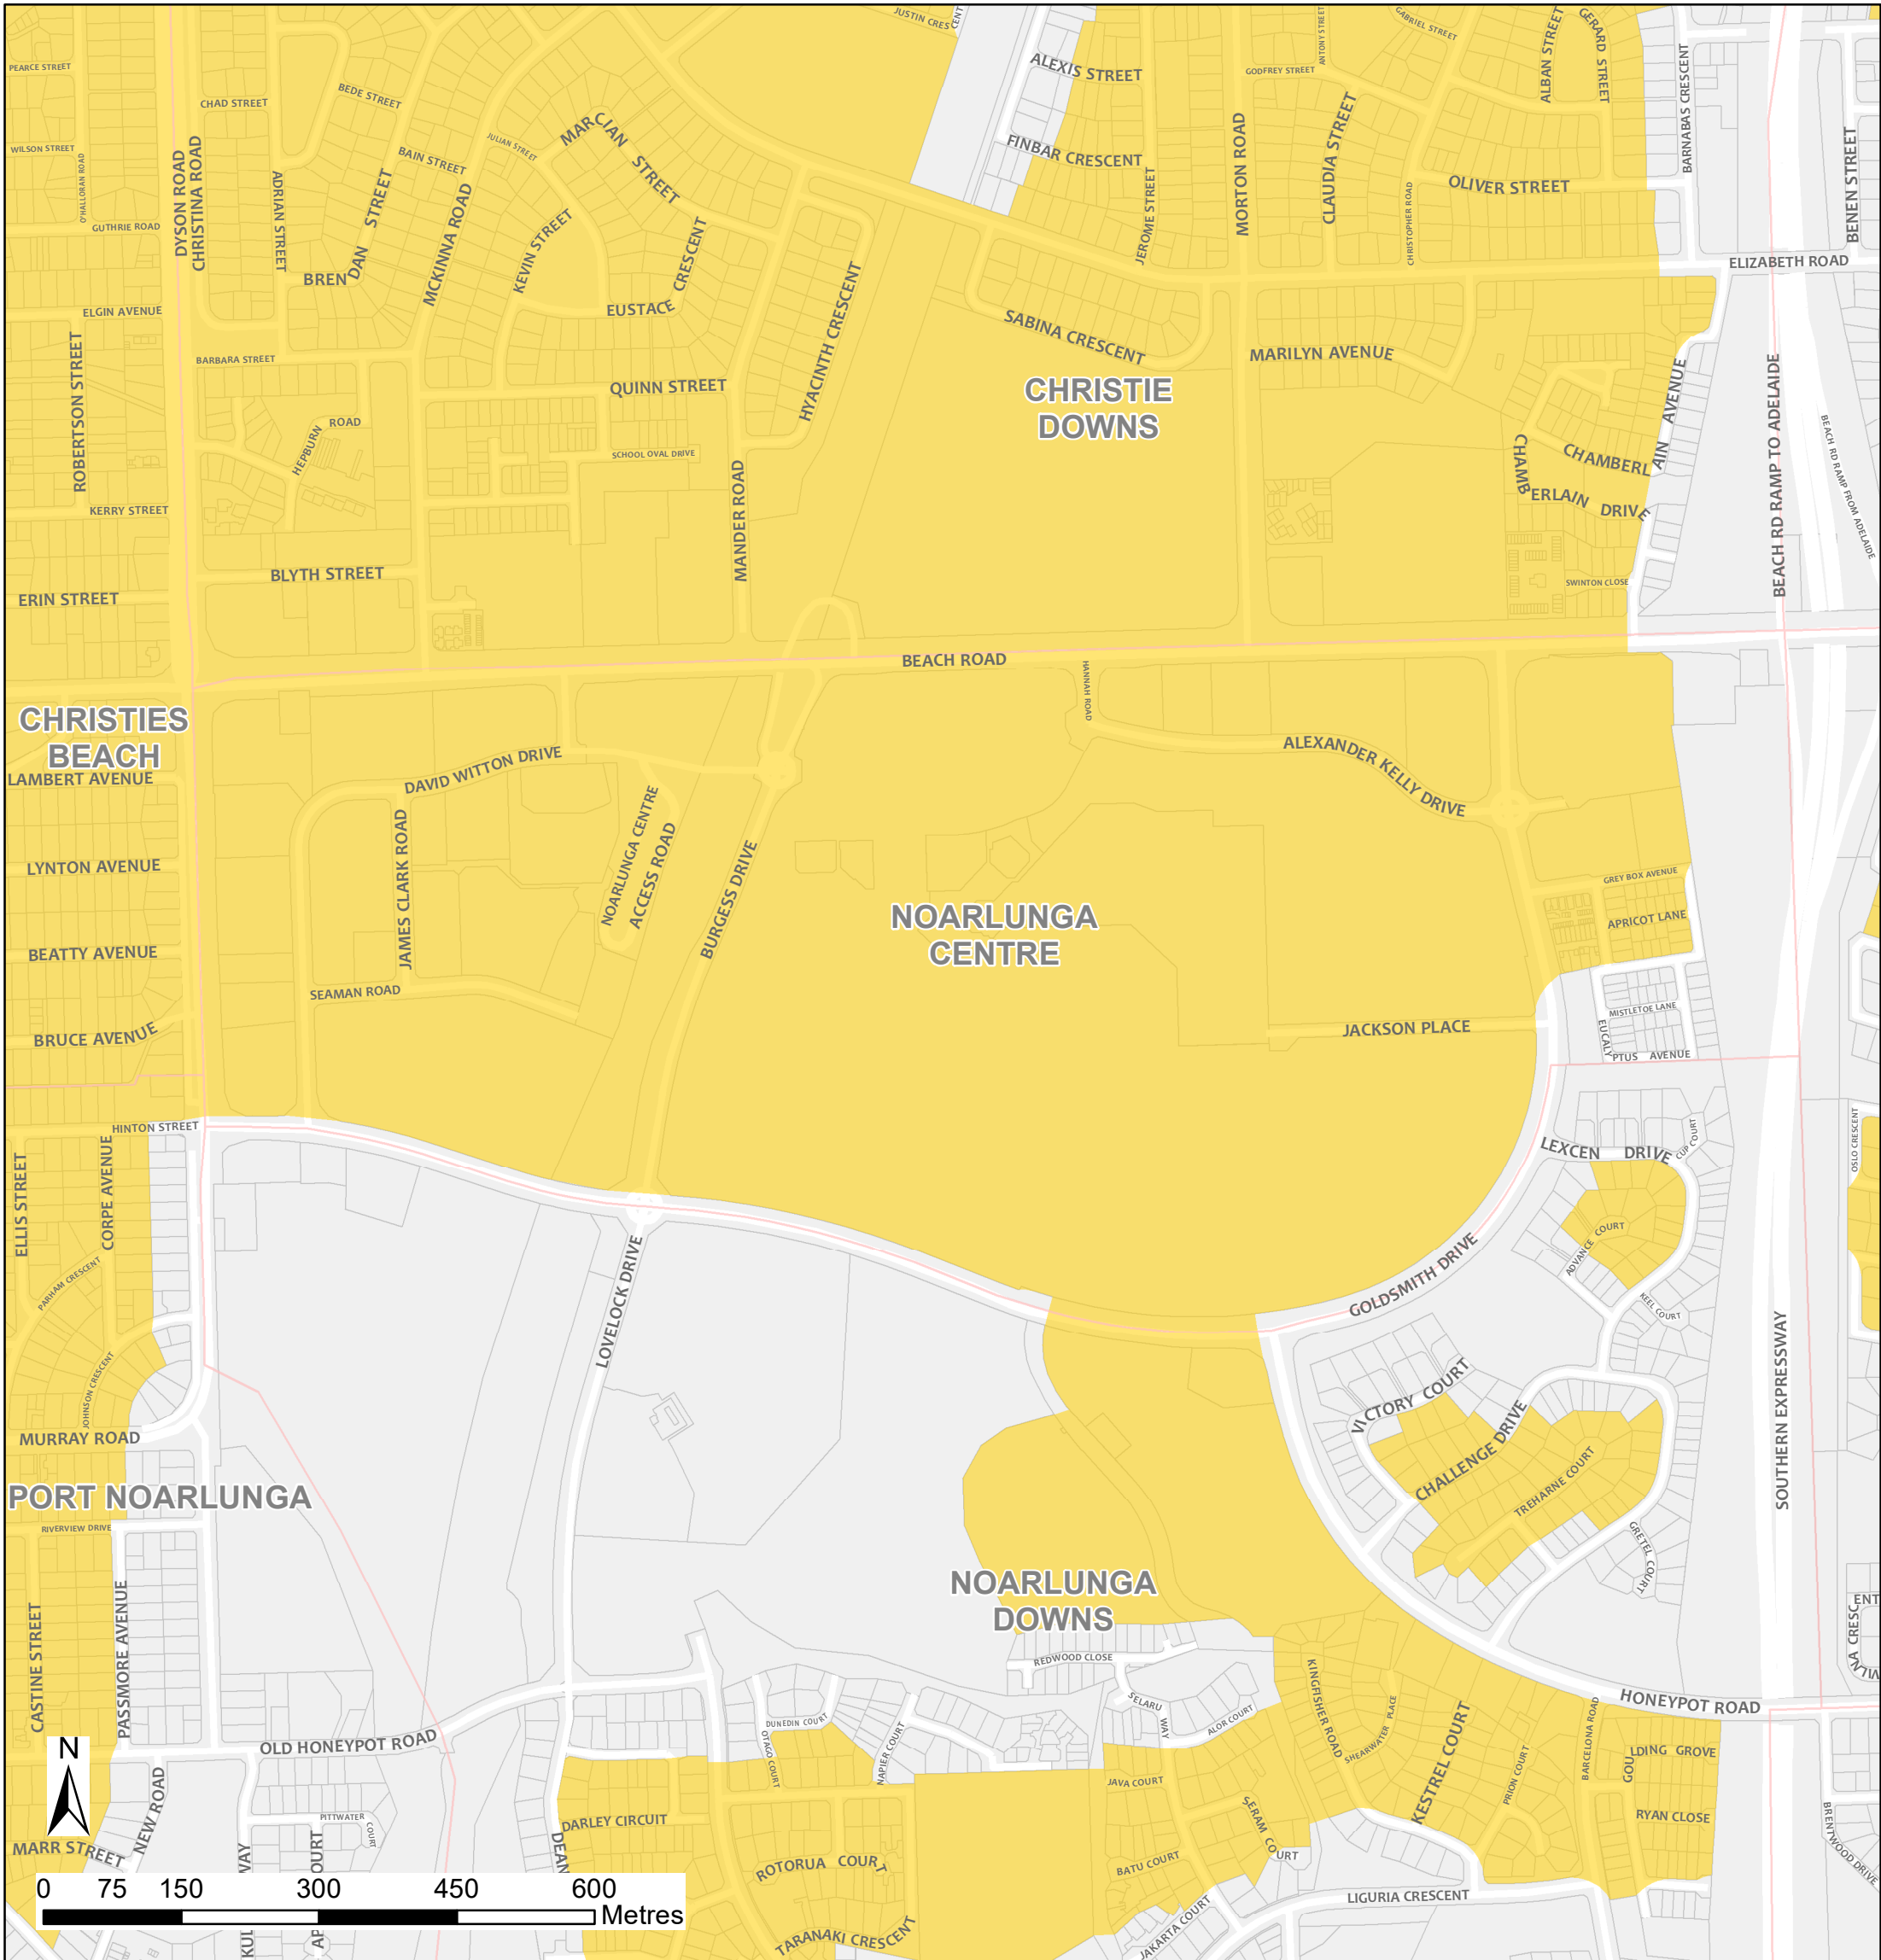

# Noarlunga Centre Bushfire Safer Place

Council: City of Onkaparinga  
 Fire Ban District: Adelaide Metropolitan

Bushfire Safer Place Suburb Boundary Property Cadastre

This Bushfire Safer Place is considered to be relatively safe from fire due to its low levels of fuel. Although the CFS has taken every care and precaution in identifying this area it will be subjected to spark and ember attack in the event of a fire.

It is recommended that you identify several Bushfire Safer Places when creating your personal Bushfire Survival Plan. Templates for Bushfire Survival Plans are available from the CFS website.

Map produced: February 2018