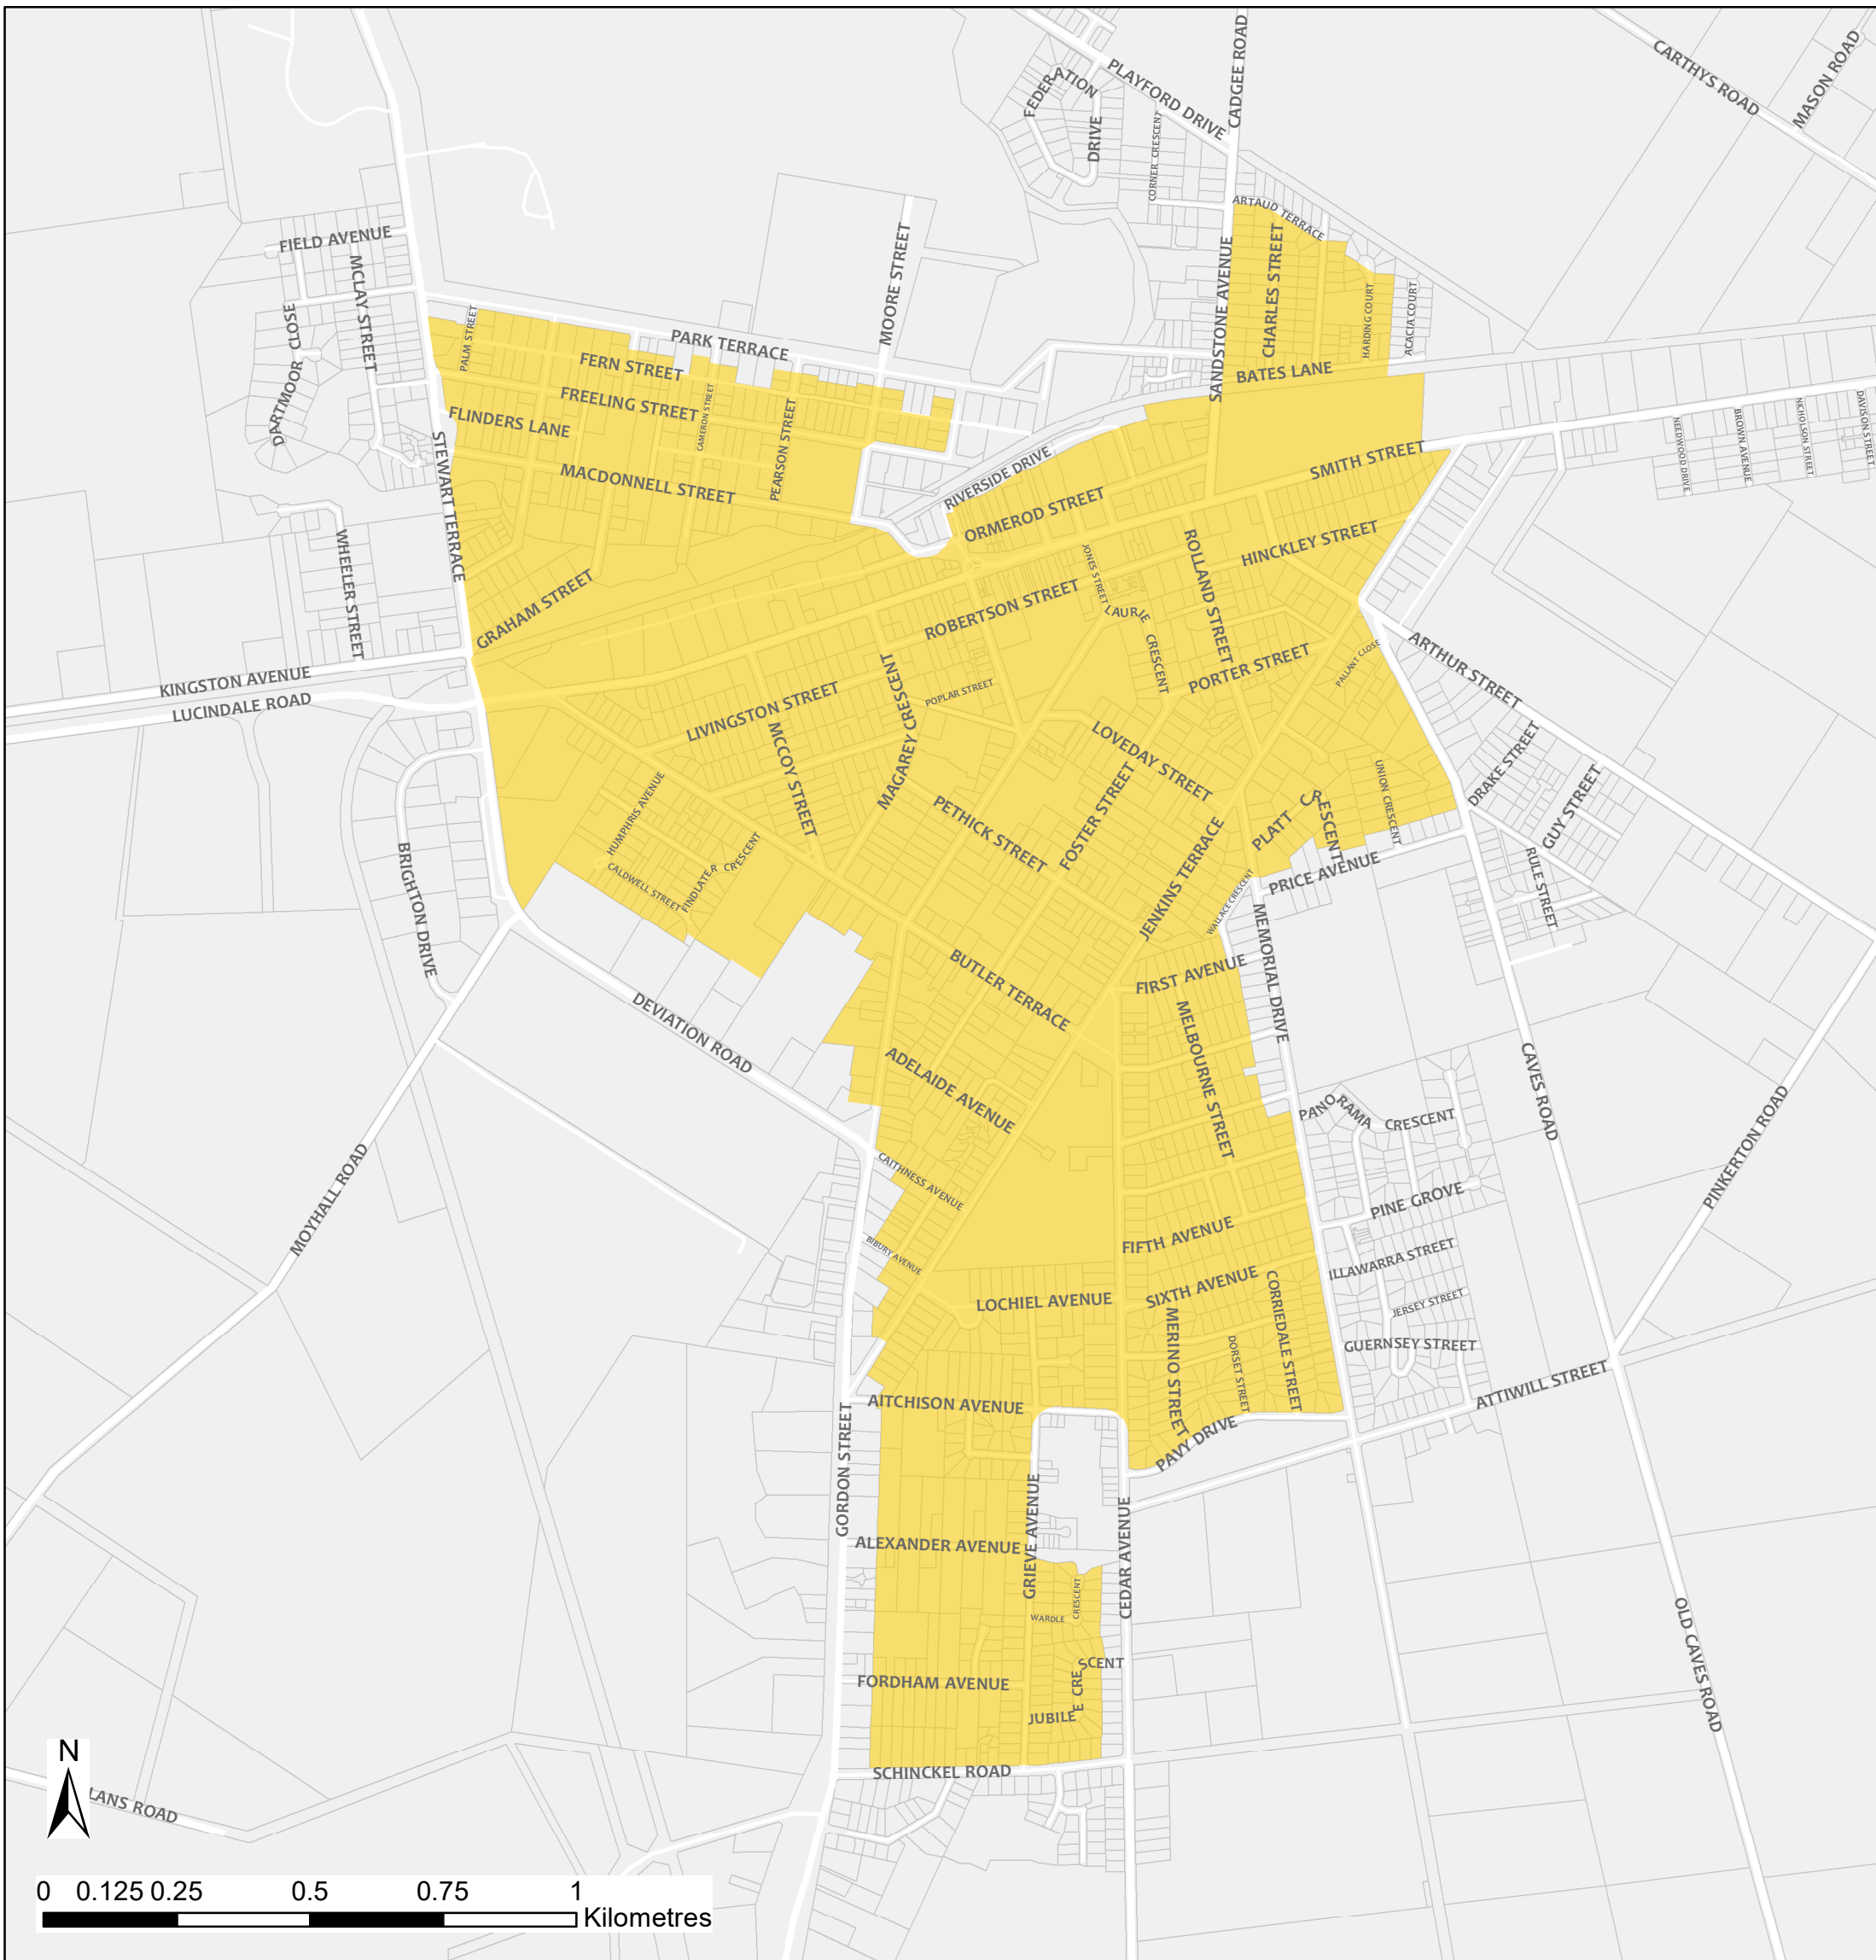

# Naracoorte Bushfire Safer Place

Council: Naracoorte Lucindale Council  
Fire Ban District: Lower South East

 Bushfire Safer Place  Property Cadastre

This Bushfire Safer Place is considered to be relatively safe from fire due to its low levels of fuel. Although the CFS has taken every care and precaution in identifying this area it will be subjected to spark and ember attack in the event of a fire.

It is recommended that you identify several Bushfire Safer Places when creating your personal Bushfire Survival Plan. Templates for Bushfire Survival Plans are available from the CFS website.

Map produced: February 2018