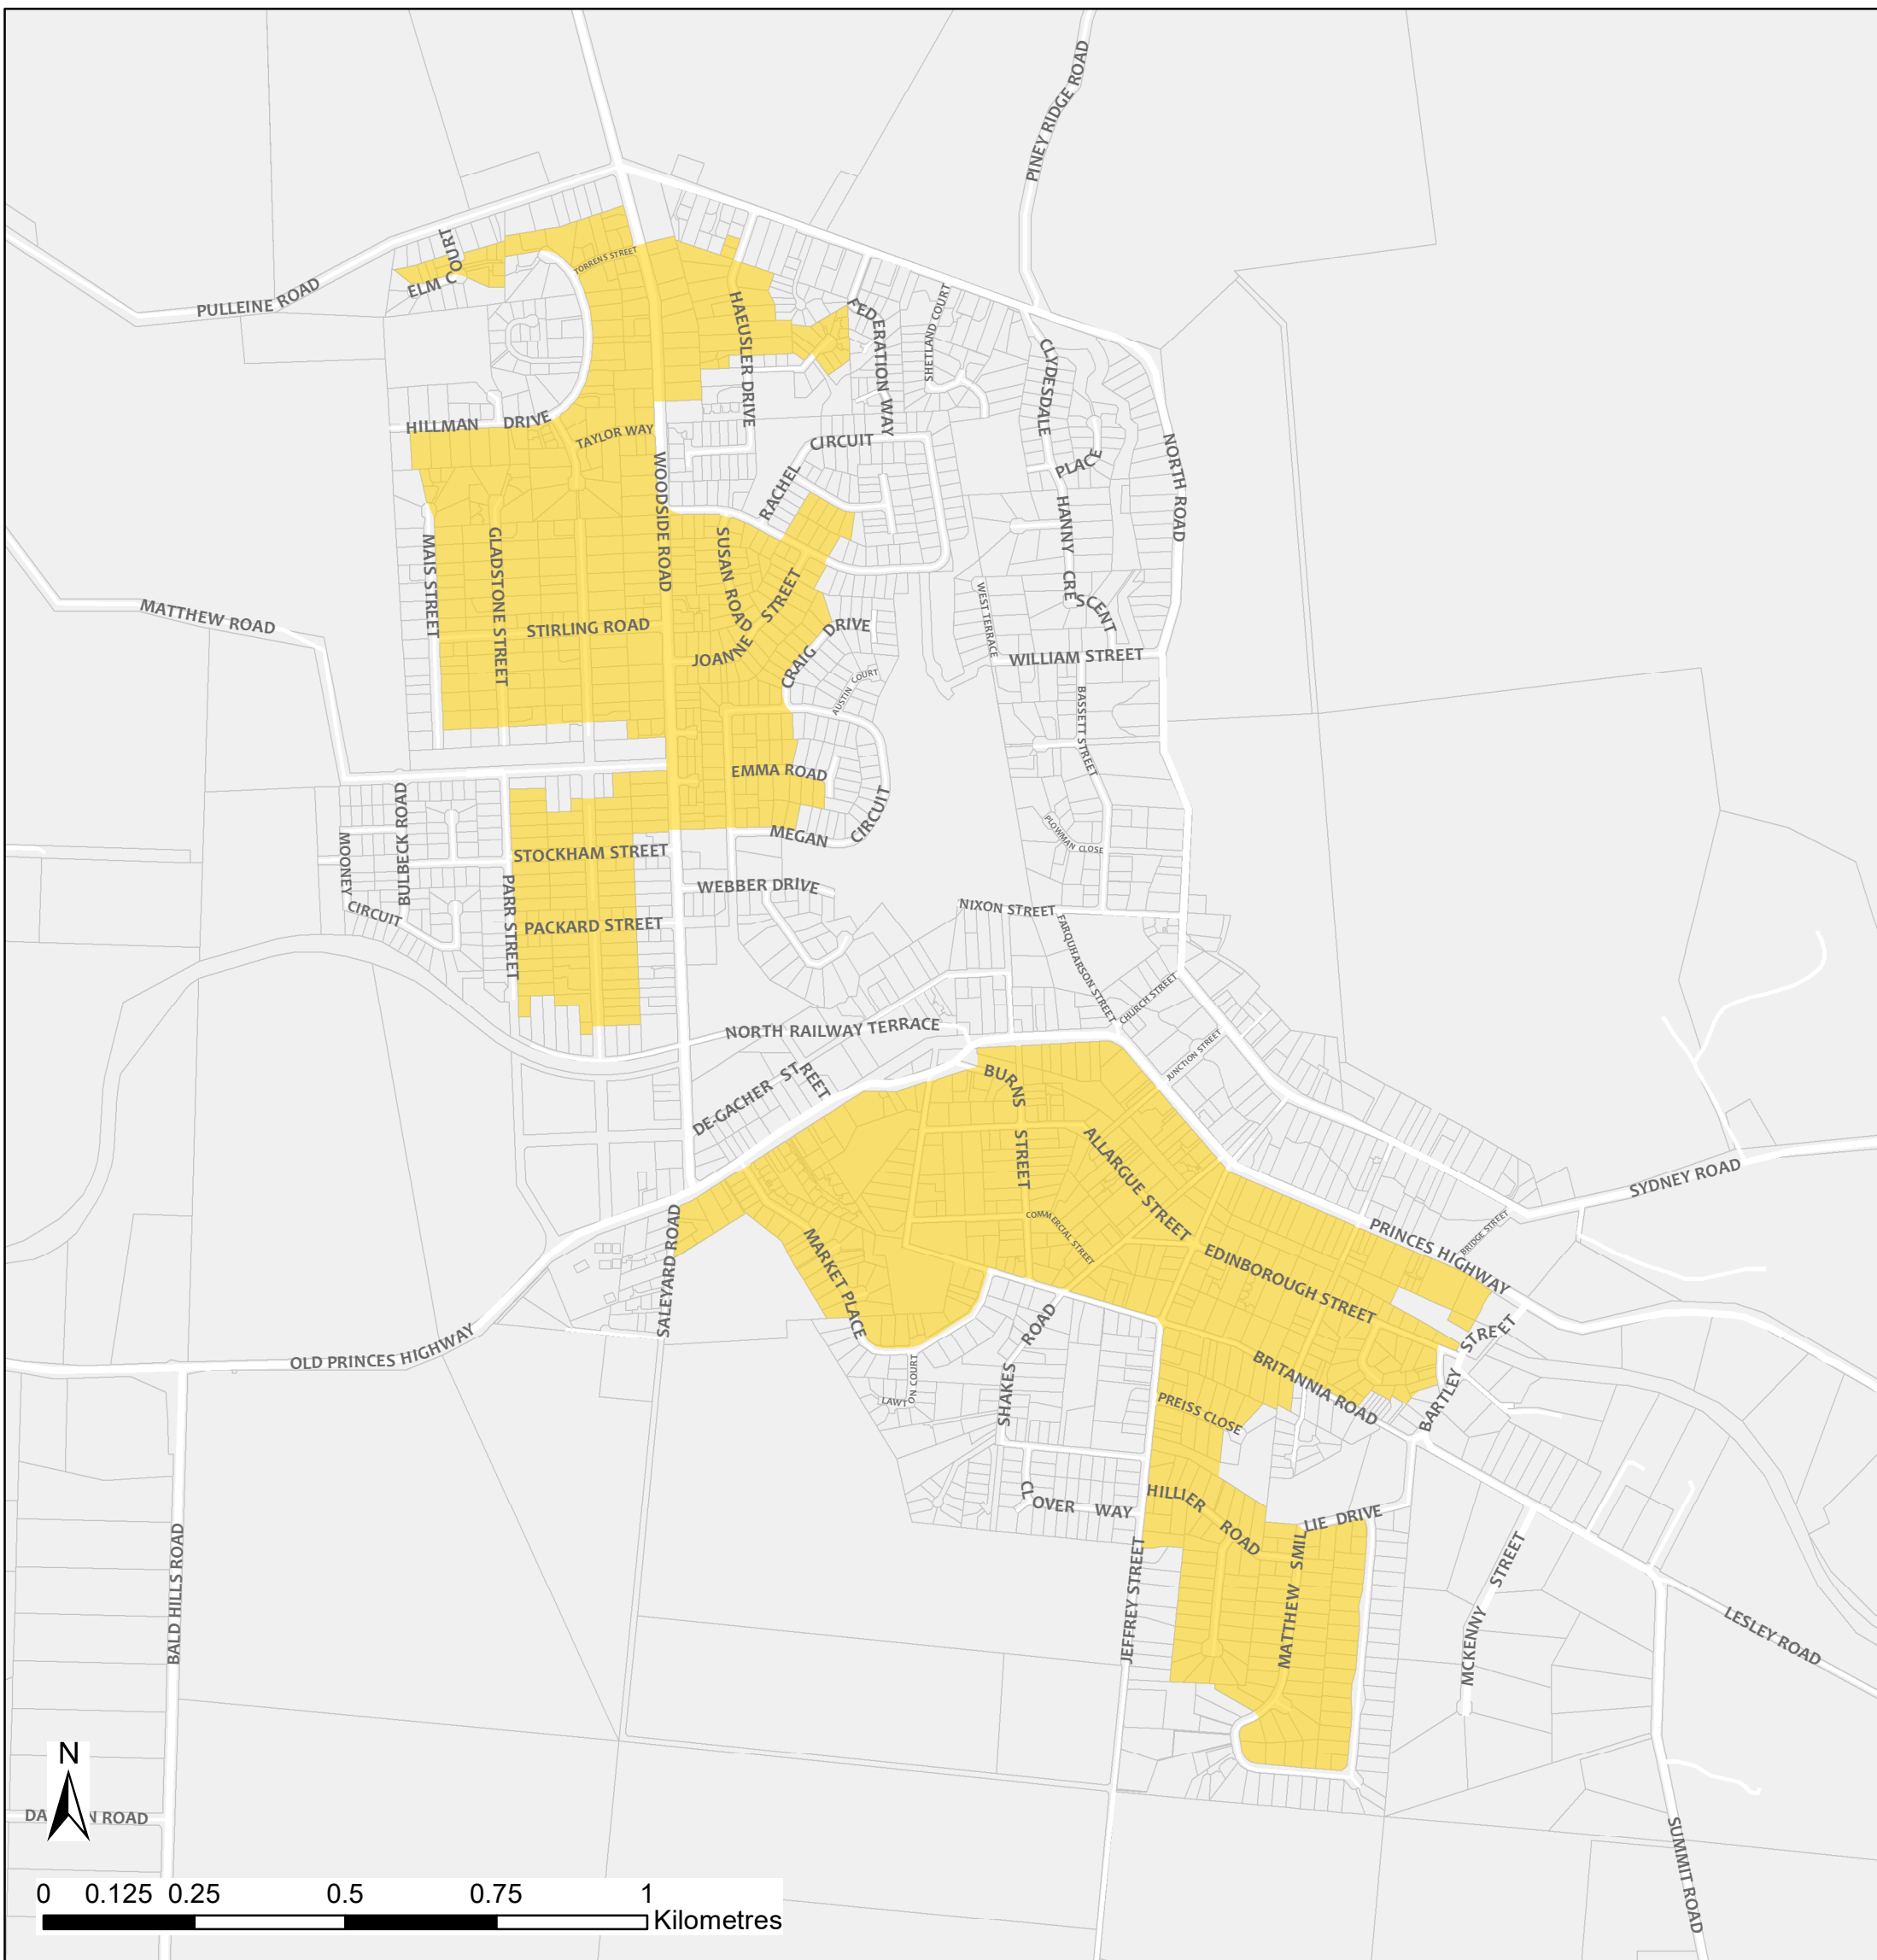

# Nairne Bushfire Safer Place

Council: Mount Barker District Council  
Fire Ban District: Mount Lofty Ranges

 Bushfire Safer Place  Property Cadastre

This Bushfire Safer Place is considered to be relatively safe from fire due to its low levels of fuel. Although the CFS has taken every care and precaution in identifying this area it will be subjected to spark and ember attack in the event of a fire.

It is recommended that you identify several Bushfire Safer Places when creating your personal Bushfire Survival Plan. Templates for Bushfire Survival Plans are available from the CFS website.

Map produced: February 2018