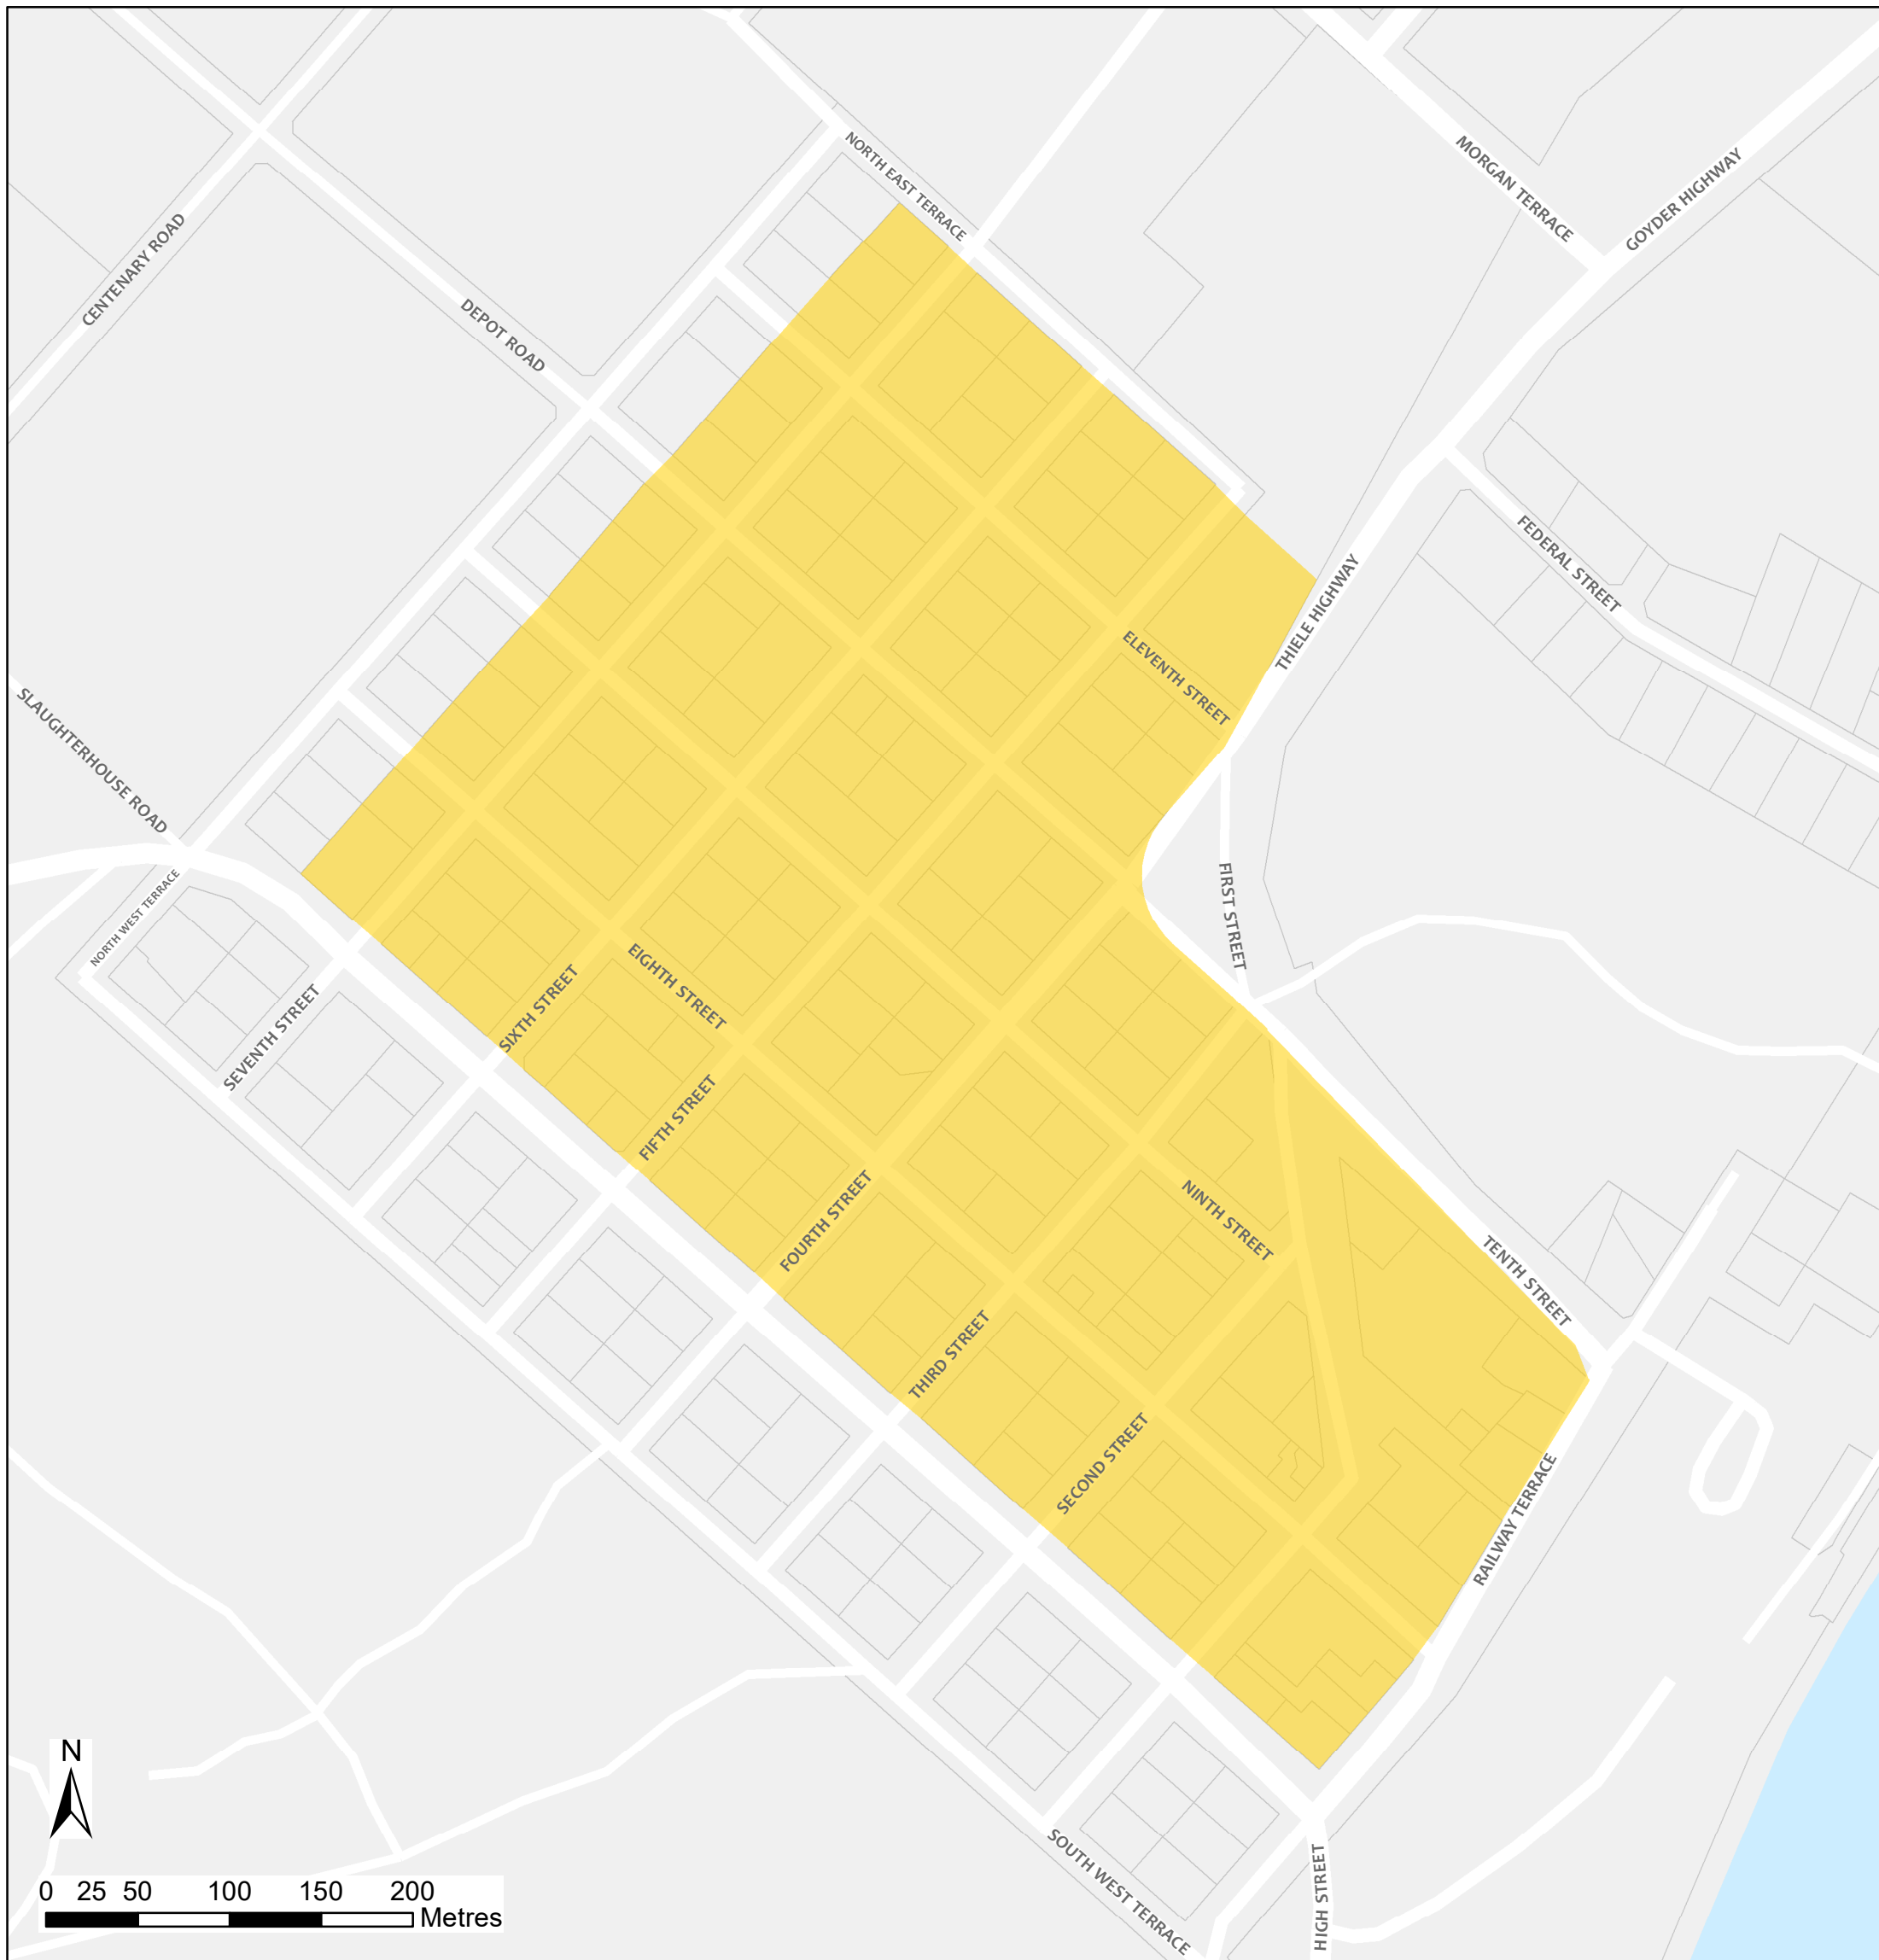

# Morgan Bushfire Safer Place

Council: Mid Murray Council  
Fire Ban District: Riverland

 Bushfire Safer Place  Property Cadastre

This Bushfire Safer Place is considered to be relatively safe from fire due to its low levels of fuel. Although the CFS has taken every care and precaution in identifying this area it will be subjected to spark and ember attack in the event of a fire.

It is recommended that you identify several Bushfire Safer Places when creating your personal Bushfire Survival Plan. Templates for Bushfire Survival Plans are available from the CFS website.

Map produced: February 2018