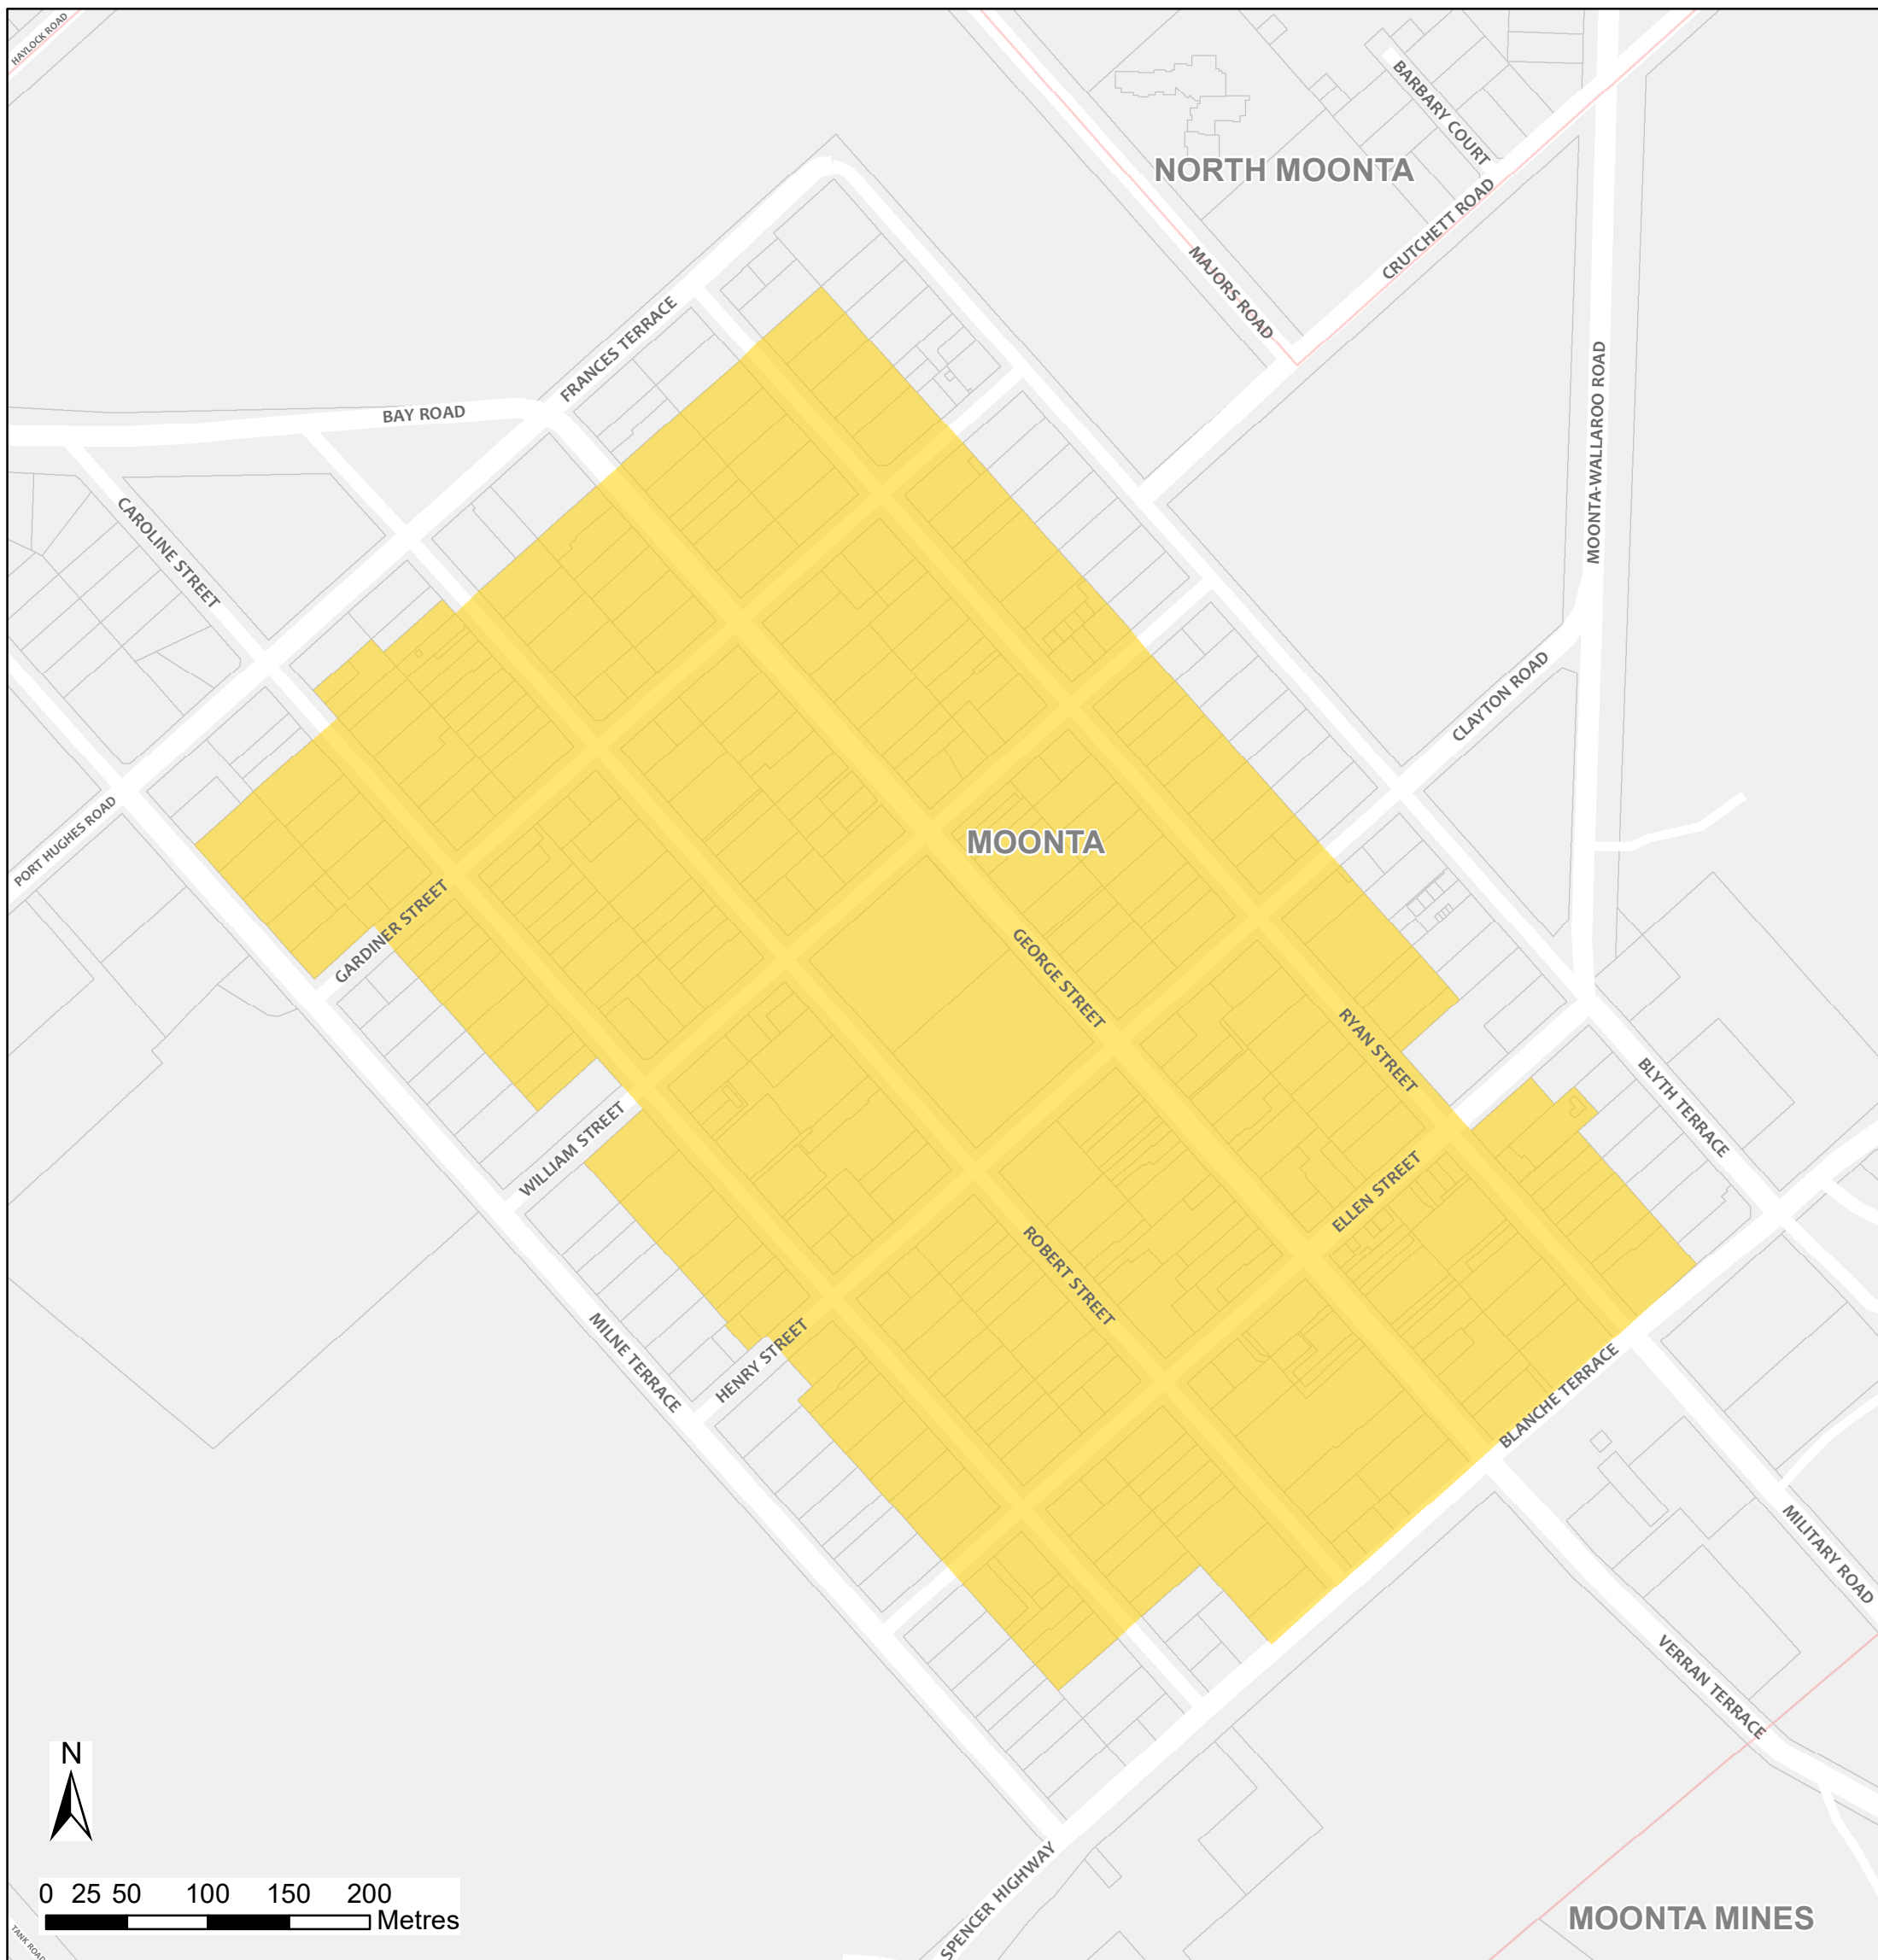

# Moonta Bushfire Safer Place

Council: District Council of the Copper Coast  
Fire Ban District: Yorke Peninsula

 Bushfire Safer Place     Suburb Boundary     Property Cadastre

This Bushfire Safer Place is considered to be relatively safe from fire due to its low levels of fuel. Although the CFS has taken every care and precaution in identifying this area it will be subjected to spark and ember attack in the event of a fire.

It is recommended that you identify several Bushfire Safer Places when creating your personal Bushfire Survival Plan. Templates for Bushfire Survival Plans are available from the CFS website.

Map produced: February 2018