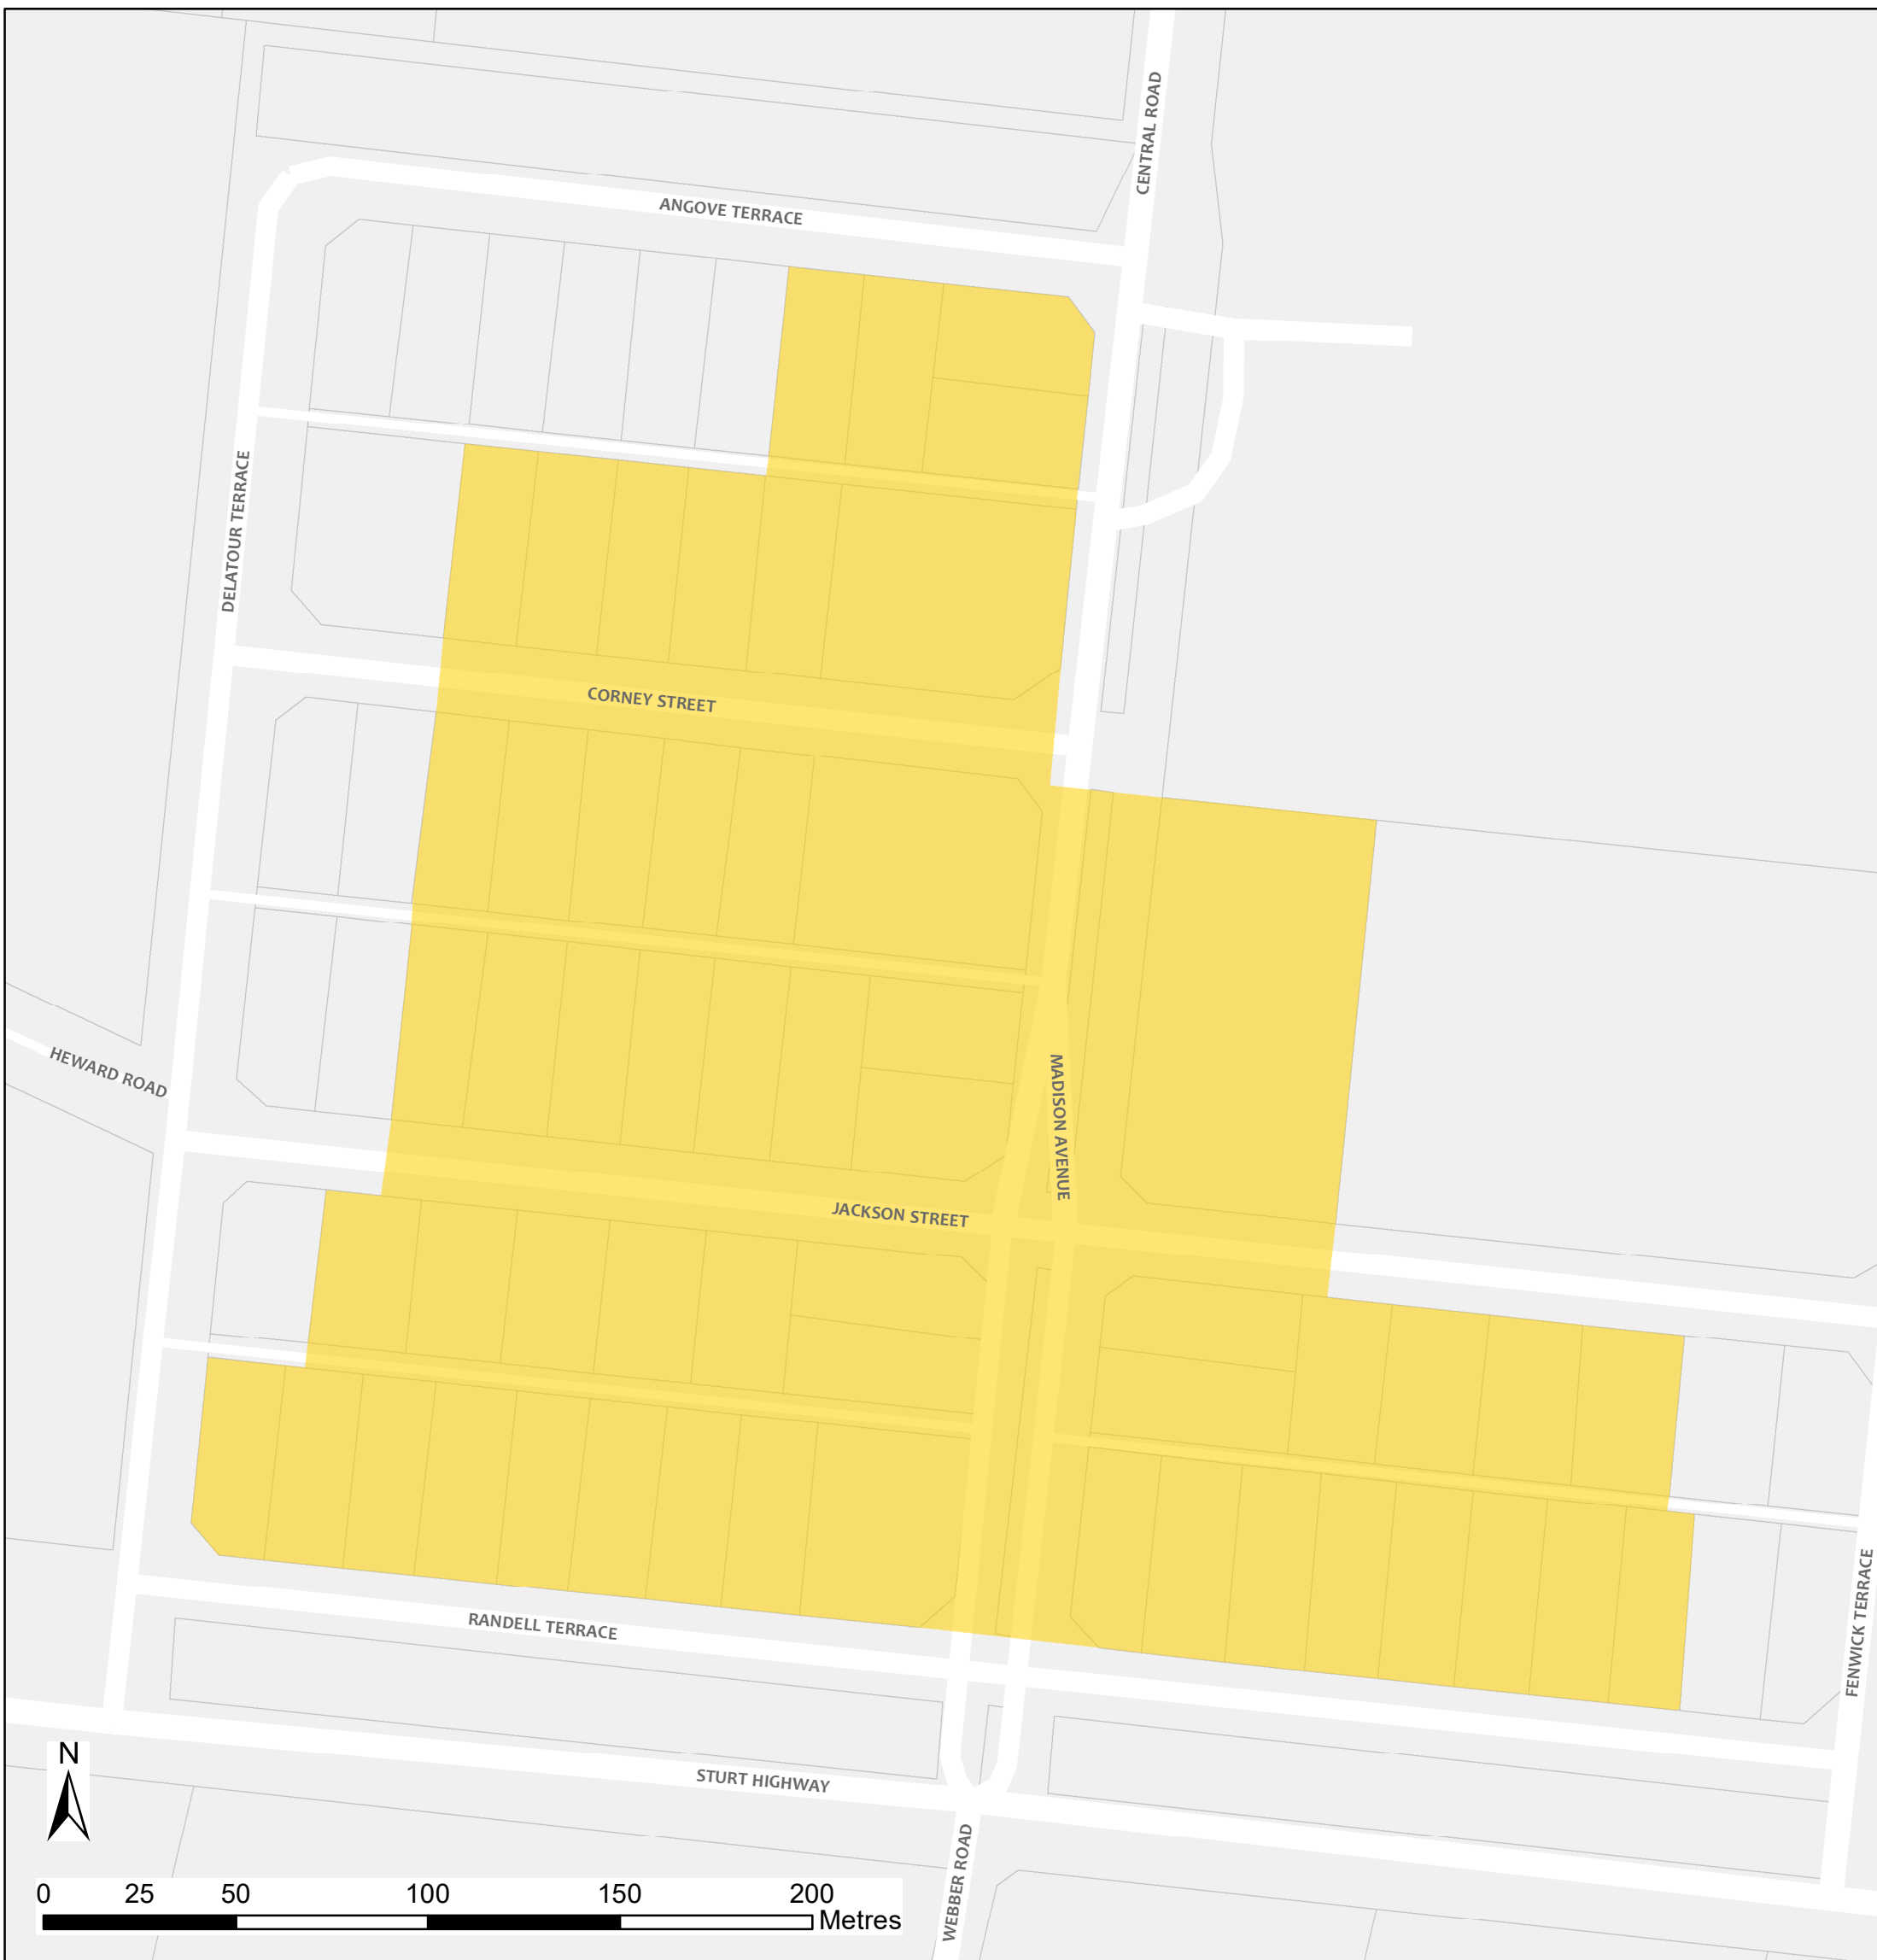

Monash Bushfire Safer Place

Council: The Berri Barmera Council
Fire Ban District: Riverland

 Bushfire Safer Place  Property Cadastre

This Bushfire Safer Place is considered to be relatively safe from fire due to its low levels of fuel. Although the CFS has taken every care and precaution in identifying this area it will be subjected to spark and ember attack in the event of a fire.

It is recommended that you identify several Bushfire Safer Places when creating your personal Bushfire Survival Plan. Templates for Bushfire Survival Plans are available from the CFS website.

Map produced: February 2018