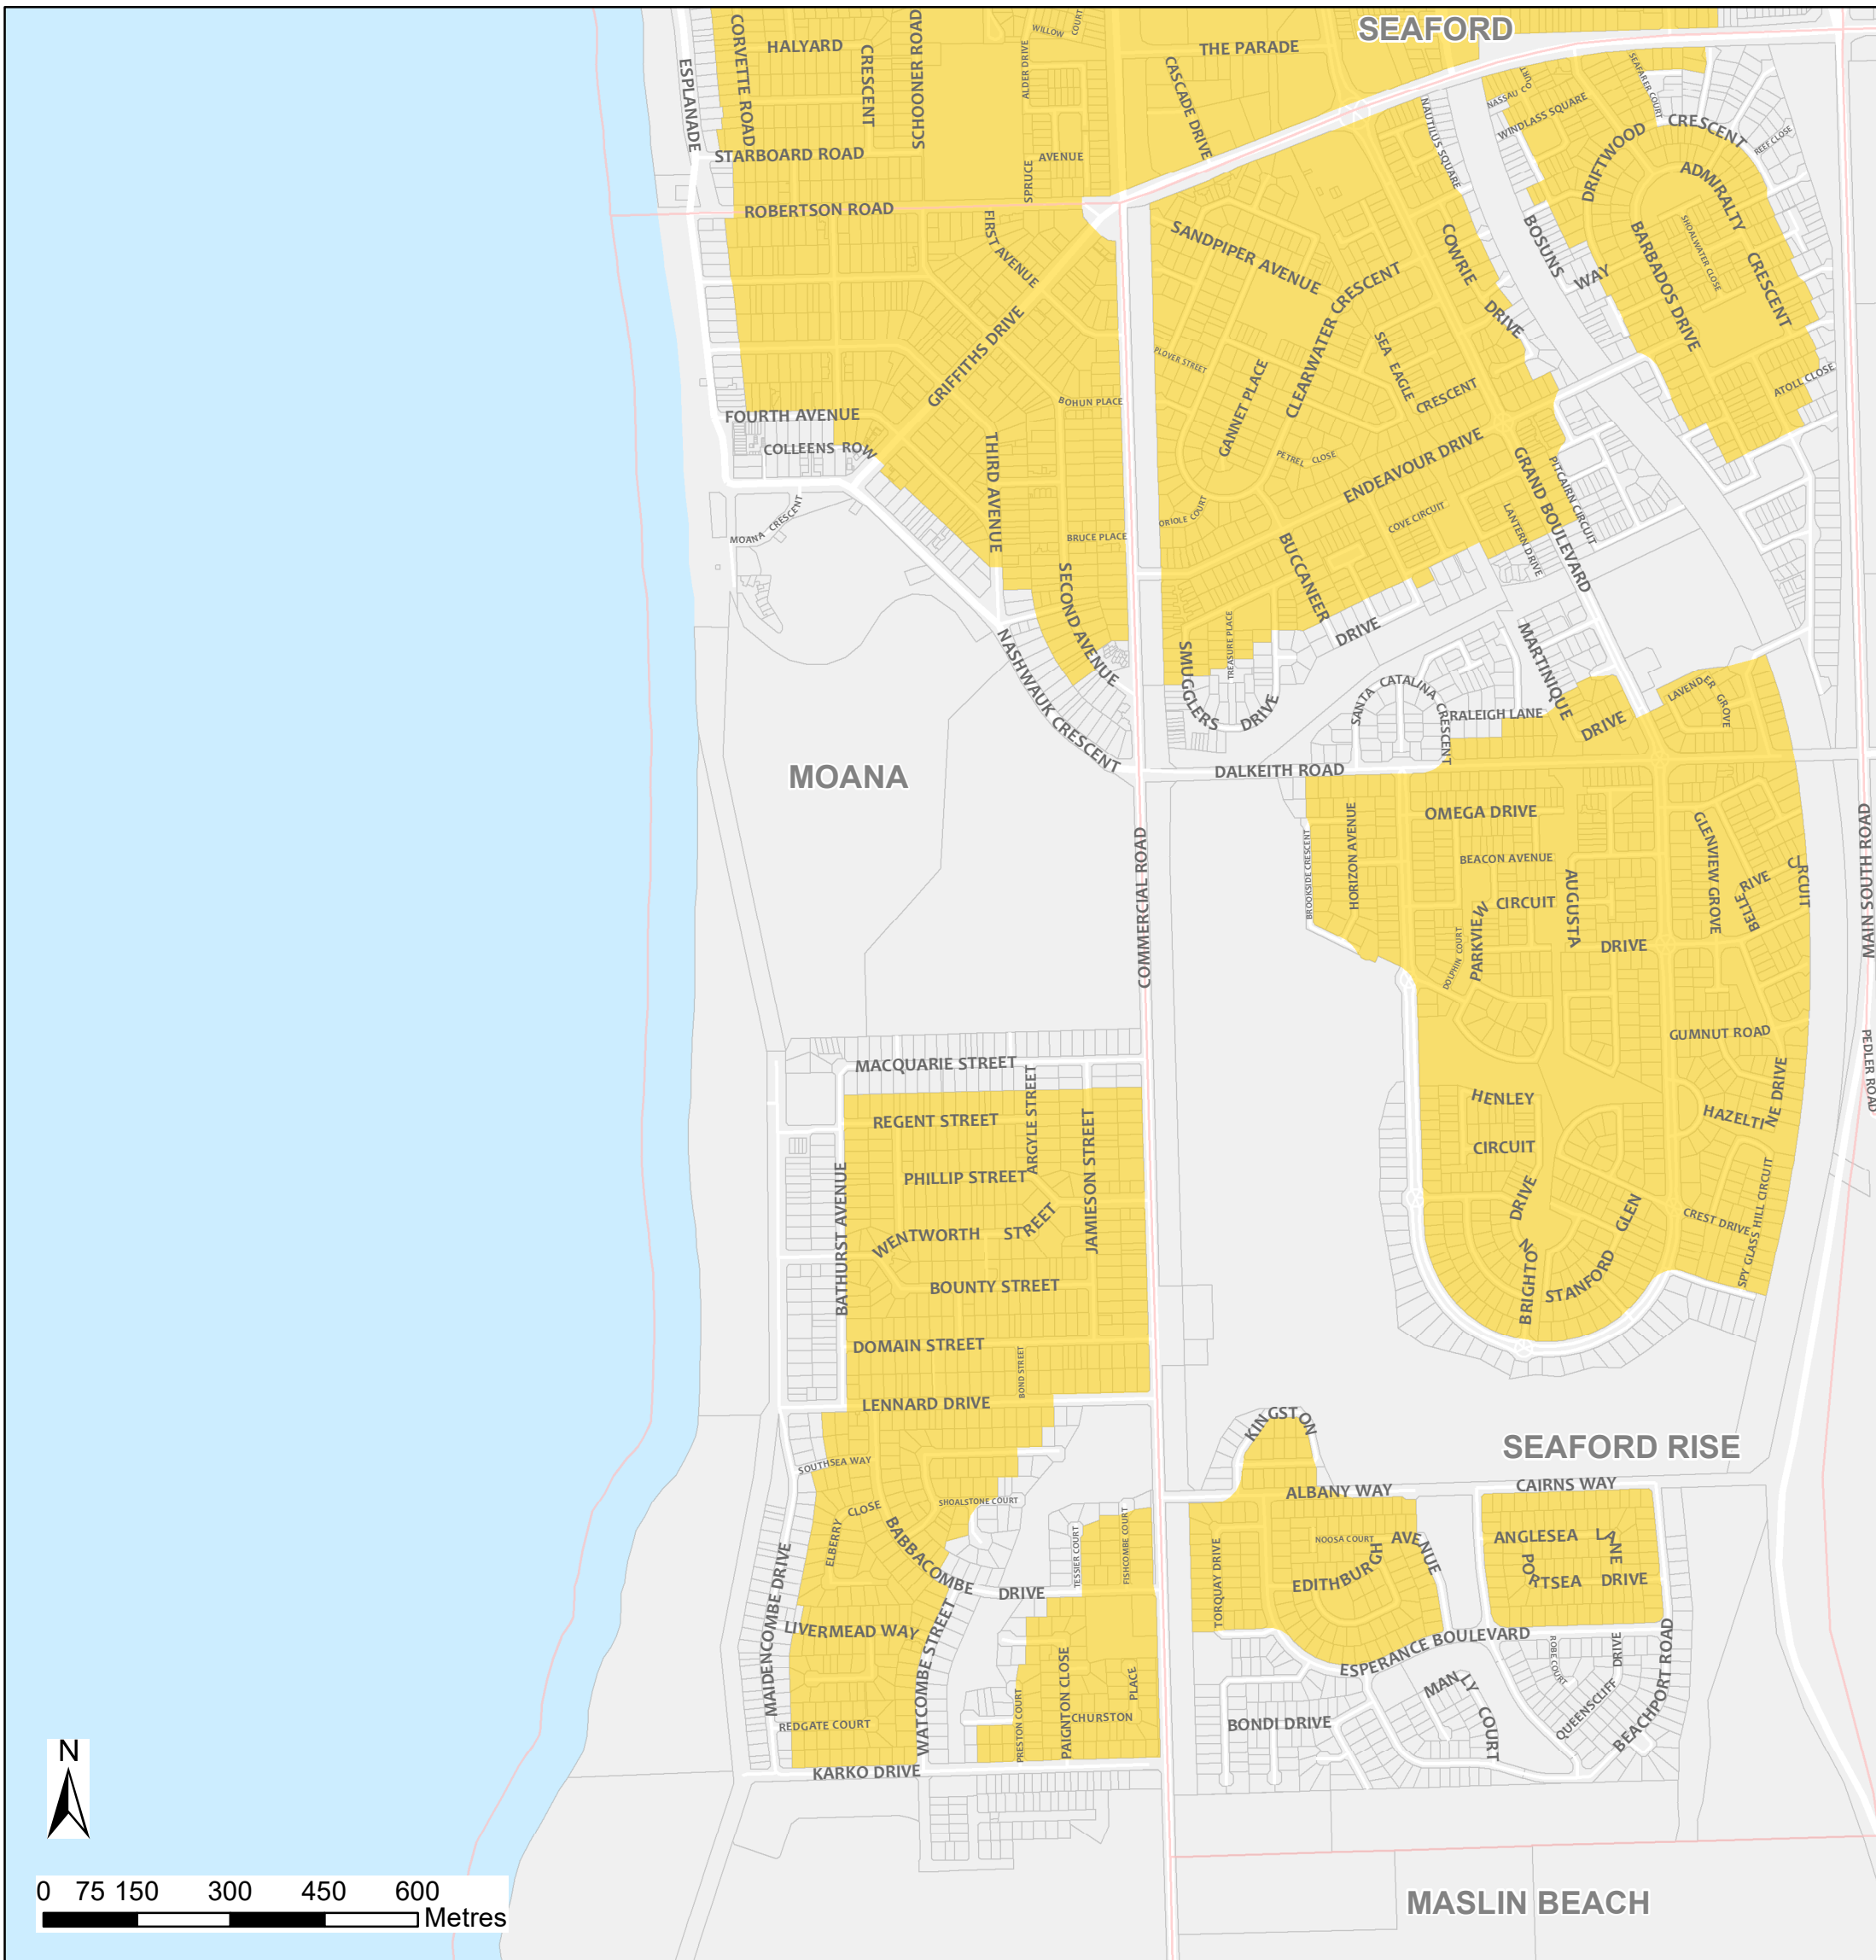

Moana Bushfire Safer Place

Council: City of Onkaparinga

Fire Ban District: Adelaide Metropolitan

Bushfire Safer Place Suburb Boundary Property Cadastre

This Bushfire Safer Place is considered to be relatively safe from fire due to its low levels of fuel. Although the CFS has taken every care and precaution in identifying this area it will be subjected to spark and ember attack in the event of a fire.

It is recommended that you identify several Bushfire Safer Places when creating your personal Bushfire Survival Plan. Templates for Bushfire Survival Plans are available from the CFS website.

Map produced: February 2018