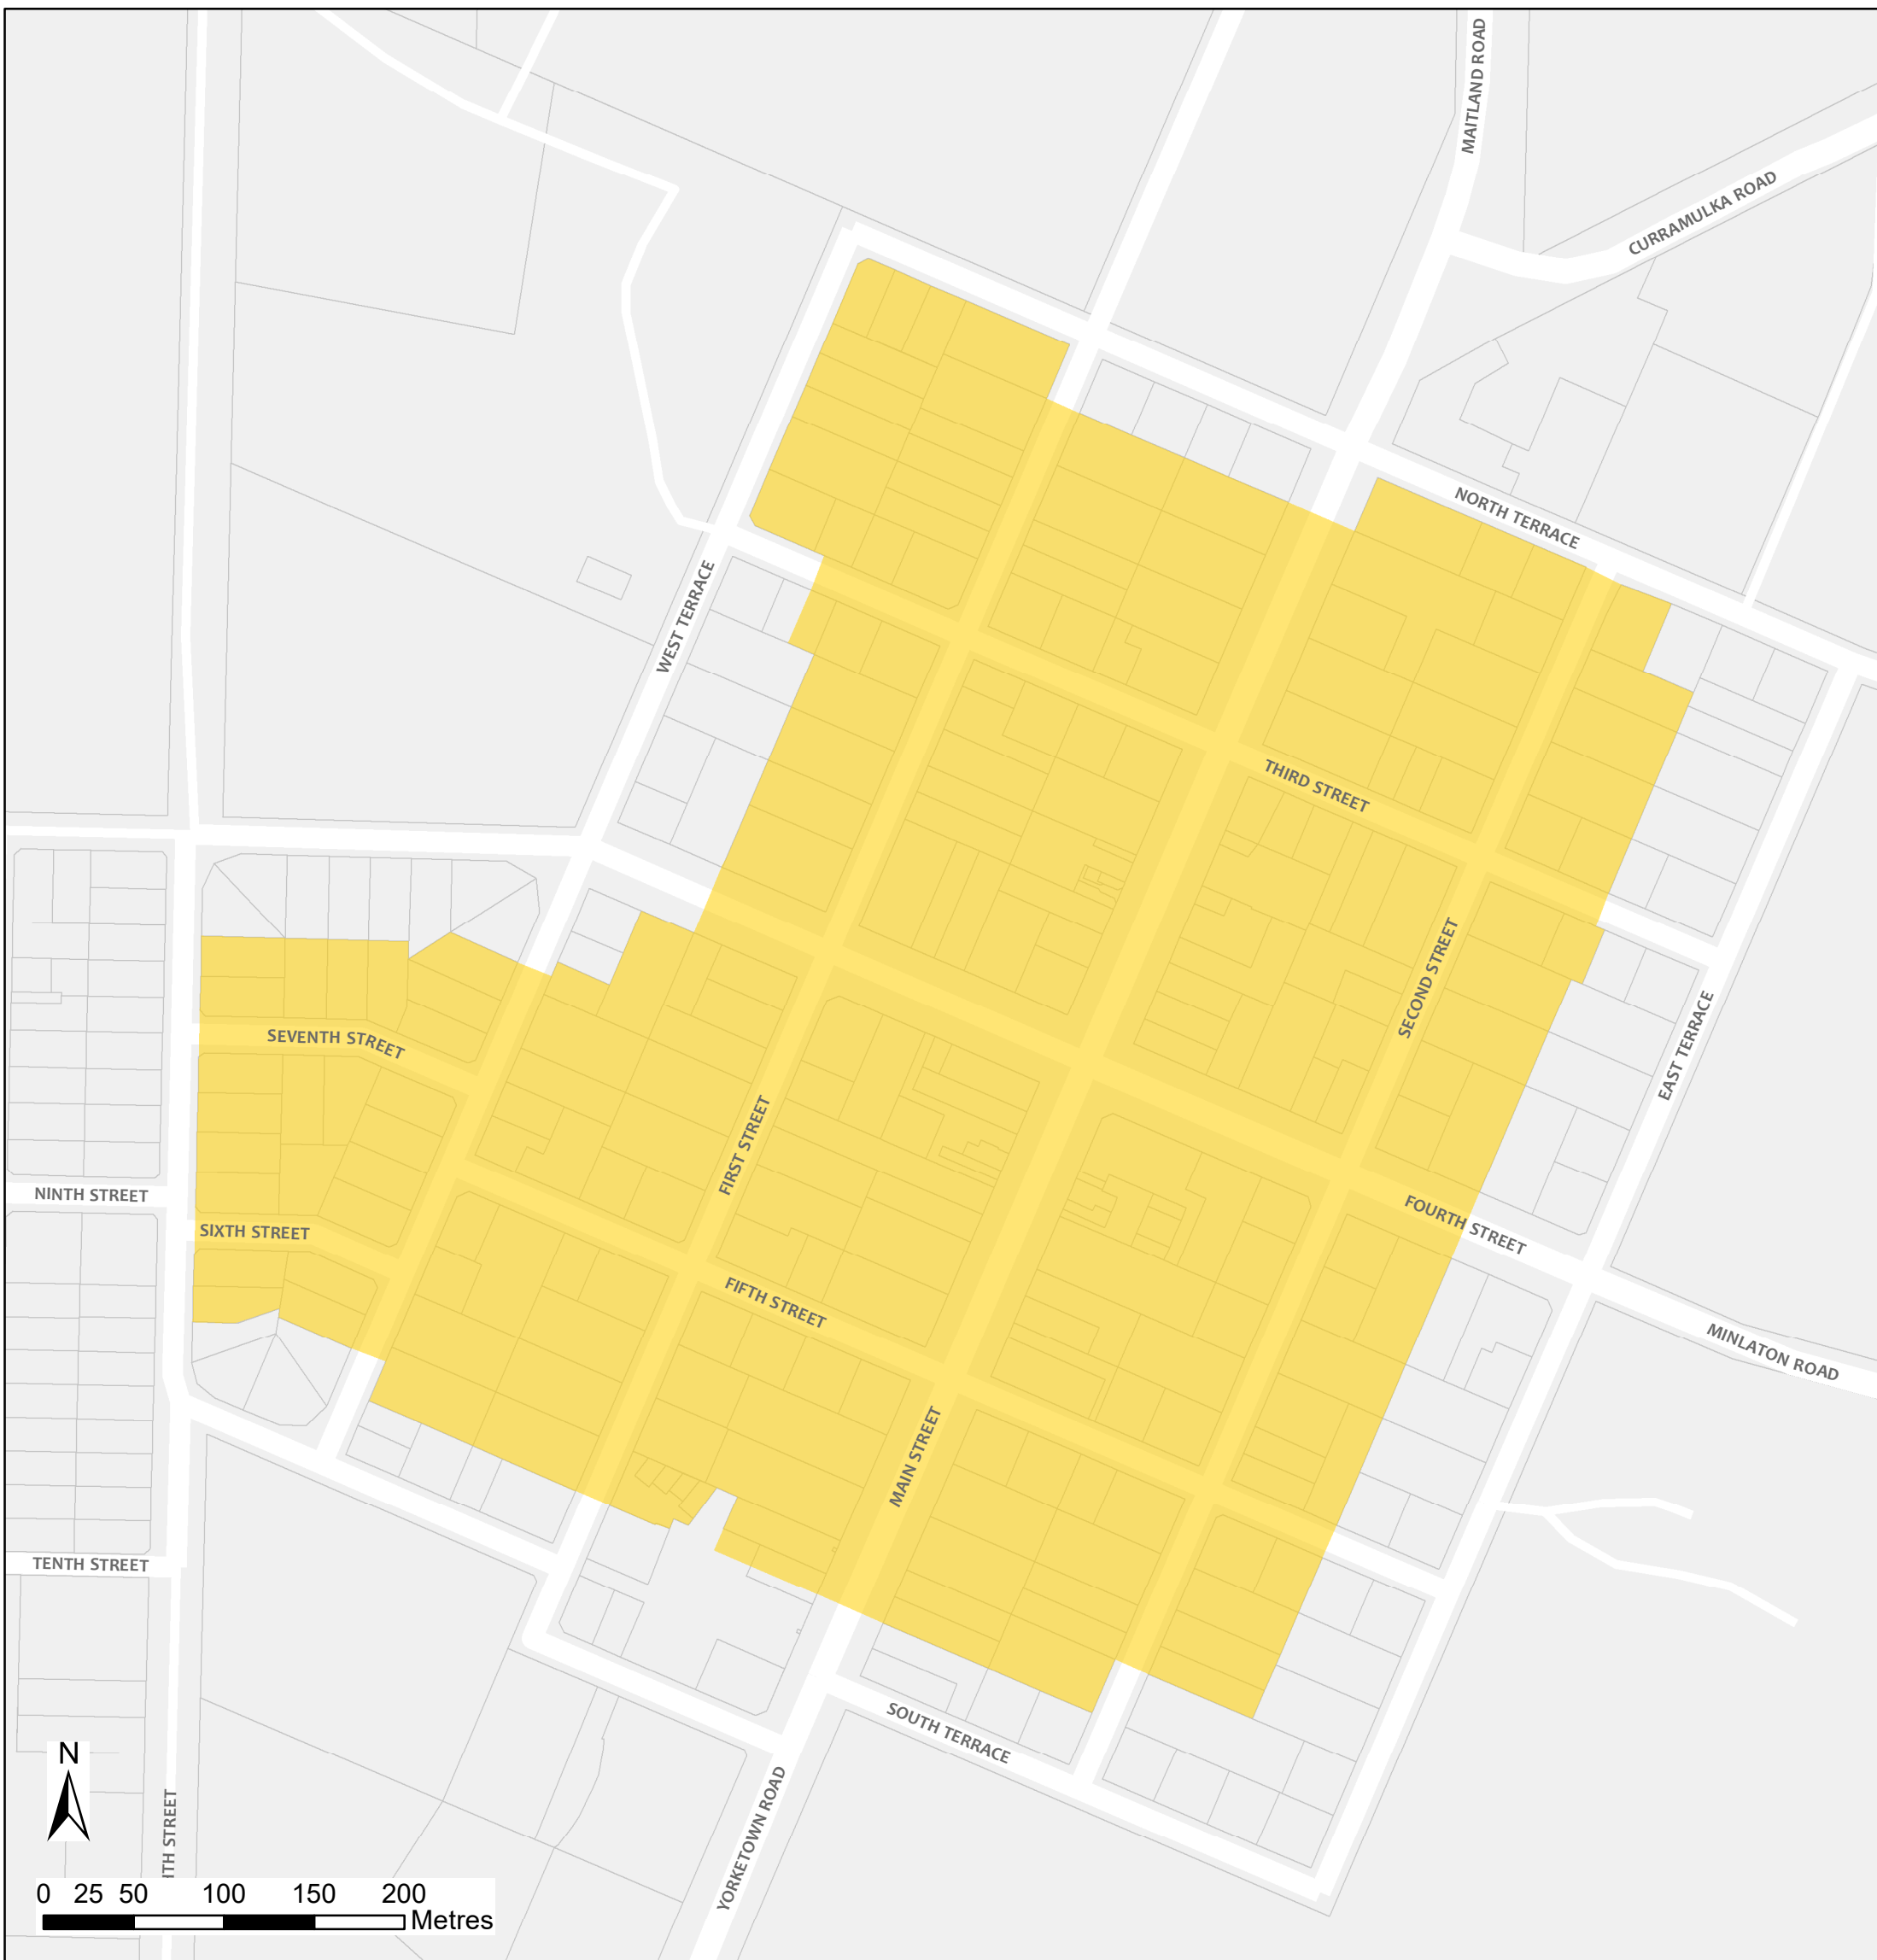

Minalton Bushfire Safer Place

Council: Yorke Peninsula Council
Fire Ban District: Yorke Peninsula

 Bushfire Safer Place  Property Cadastre

This Bushfire Safer Place is considered to be relatively safe from fire due to its low levels of fuel. Although the CFS has taken every care and precaution in identifying this area it will be subjected to spark and ember attack in the event of a fire.

It is recommended that you identify several Bushfire Safer Places when creating your personal Bushfire Survival Plan. Templates for Bushfire Survival Plans are available from the CFS website.

Map produced: February 2018