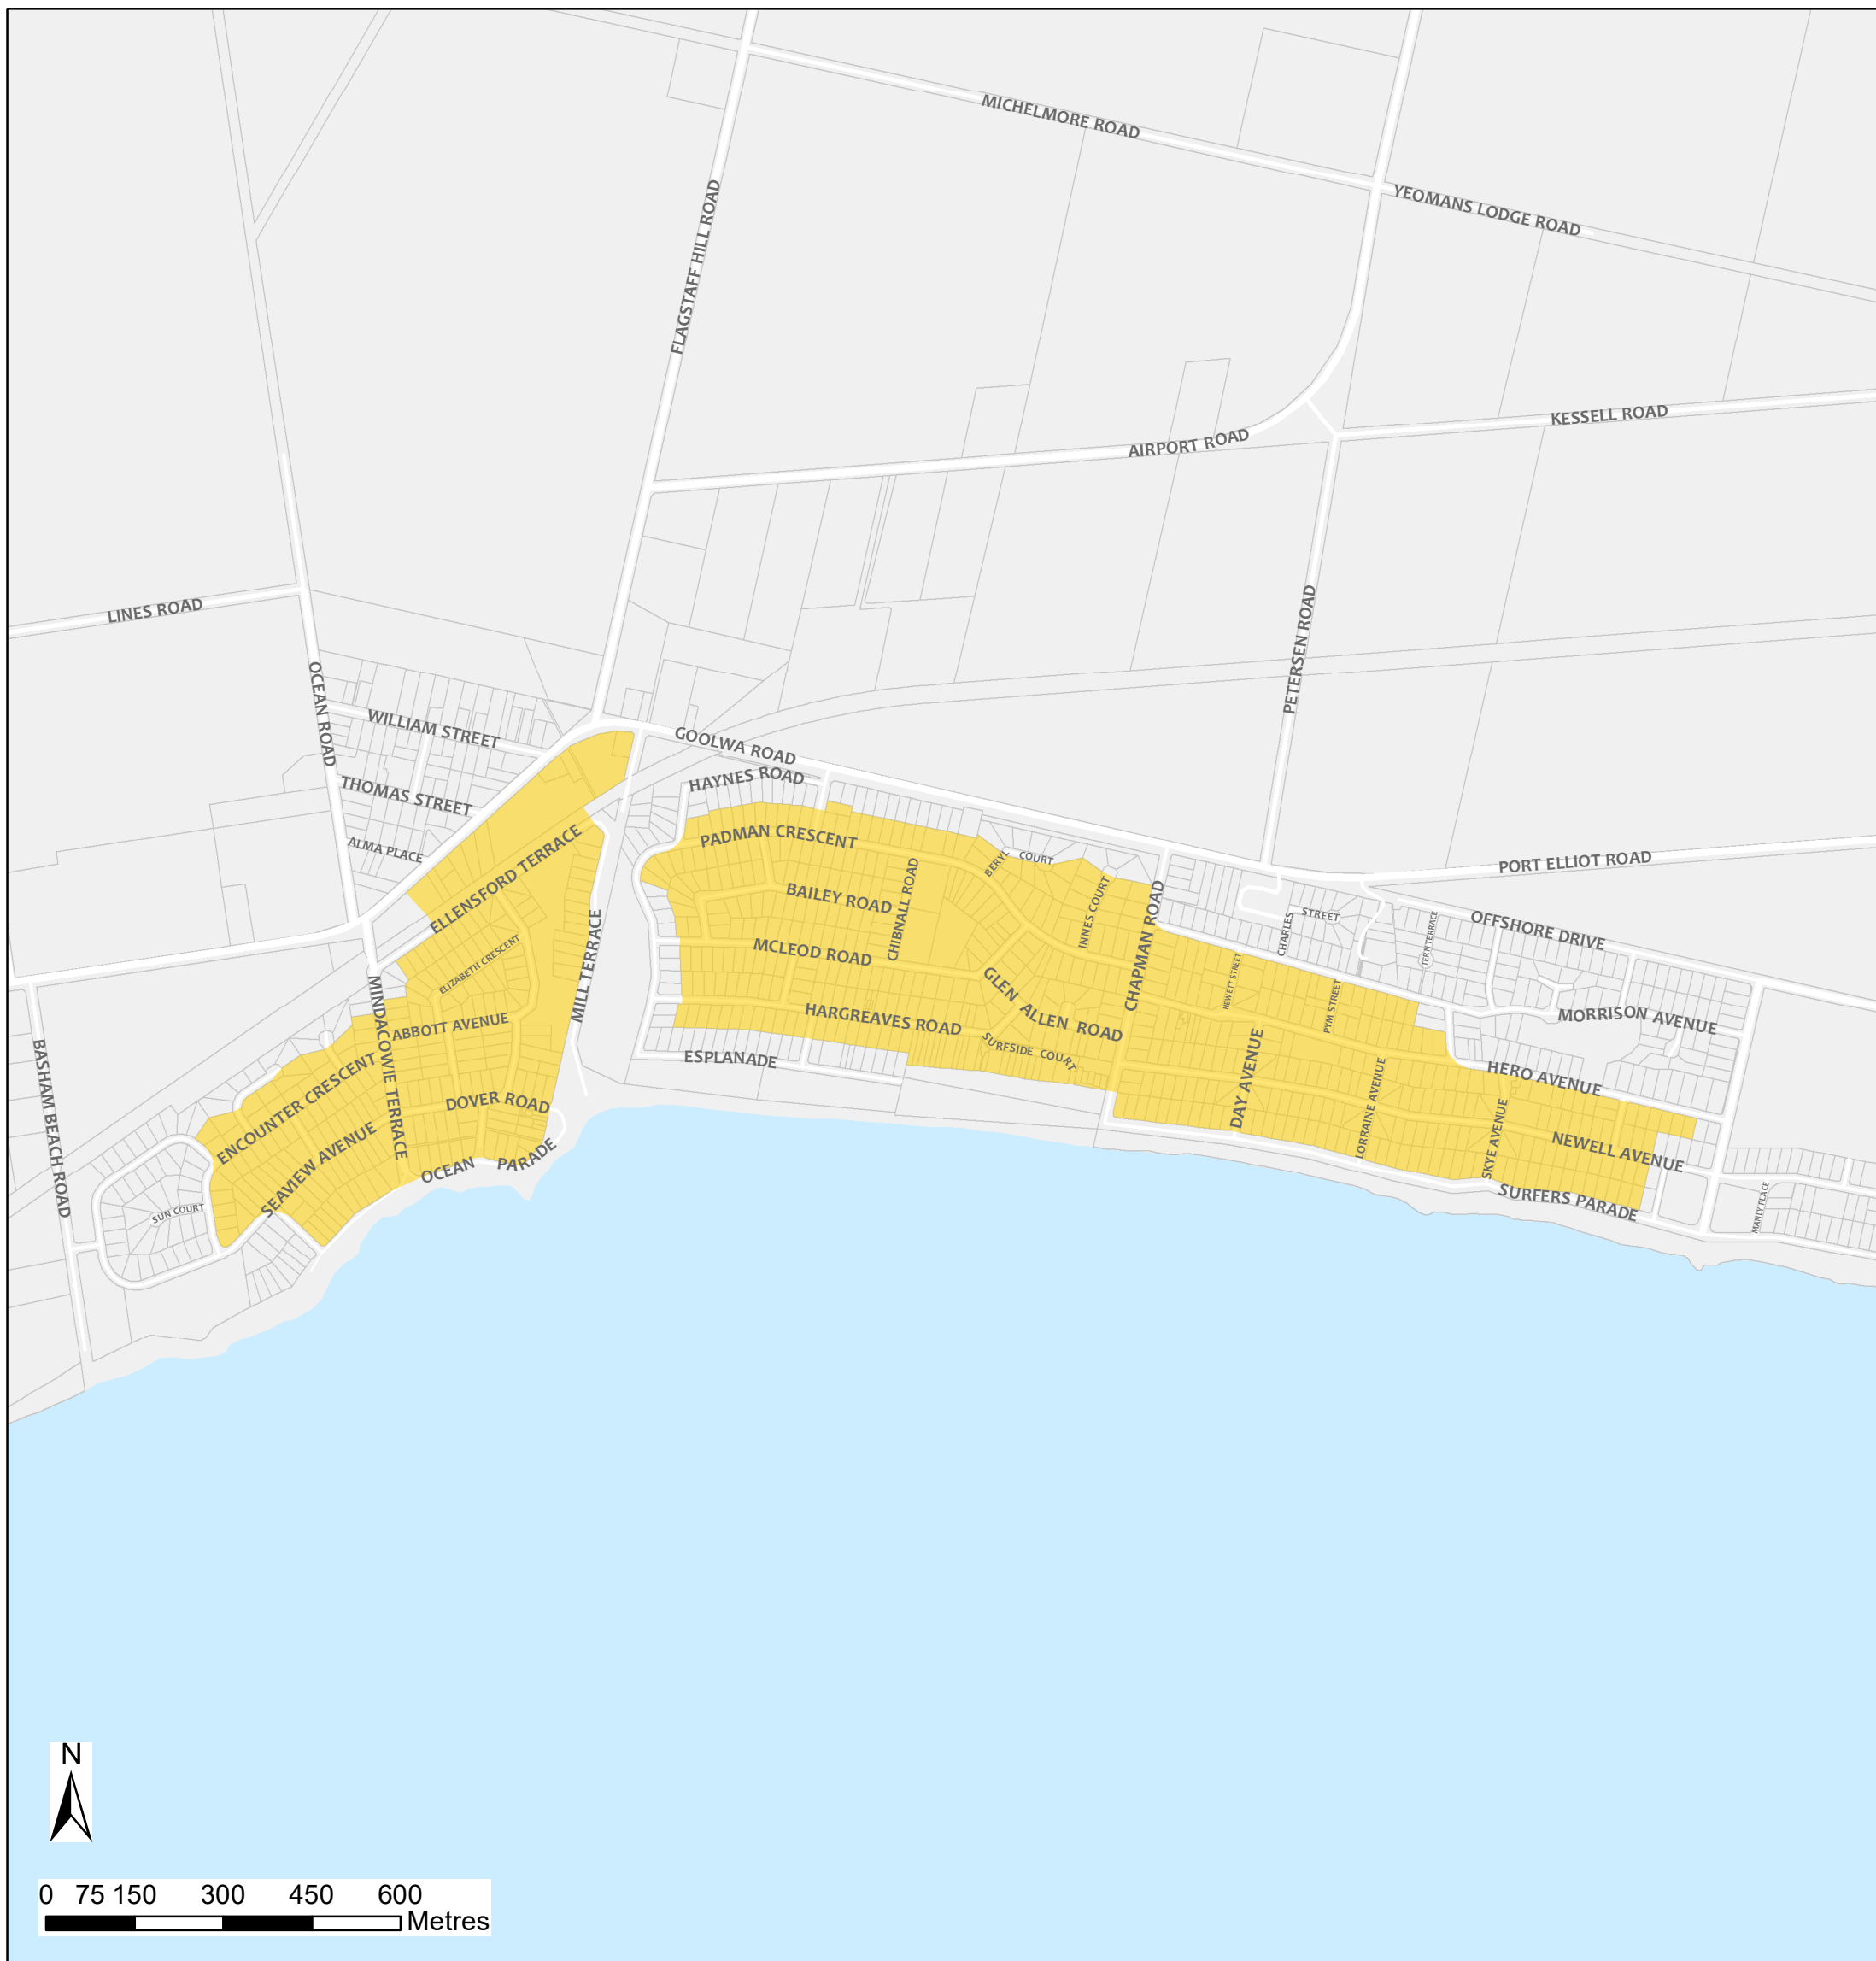

Middleton Bushfire Safer Place

Council: Alexandrina Council

Fire Ban District: Mount Lofty Ranges

 Bushfire Safer Place  Property Cadastre

This Bushfire Safer Place is considered to be relatively safe from fire due to its low levels of fuel. Although the CFS has taken every care and precaution in identifying this area it will be subjected to spark and ember attack in the event of a fire.

It is recommended that you identify several Bushfire Safer Places when creating your personal Bushfire Survival Plan. Templates for Bushfire Survival Plans are available from the CFS website.

Map produced: February 2018