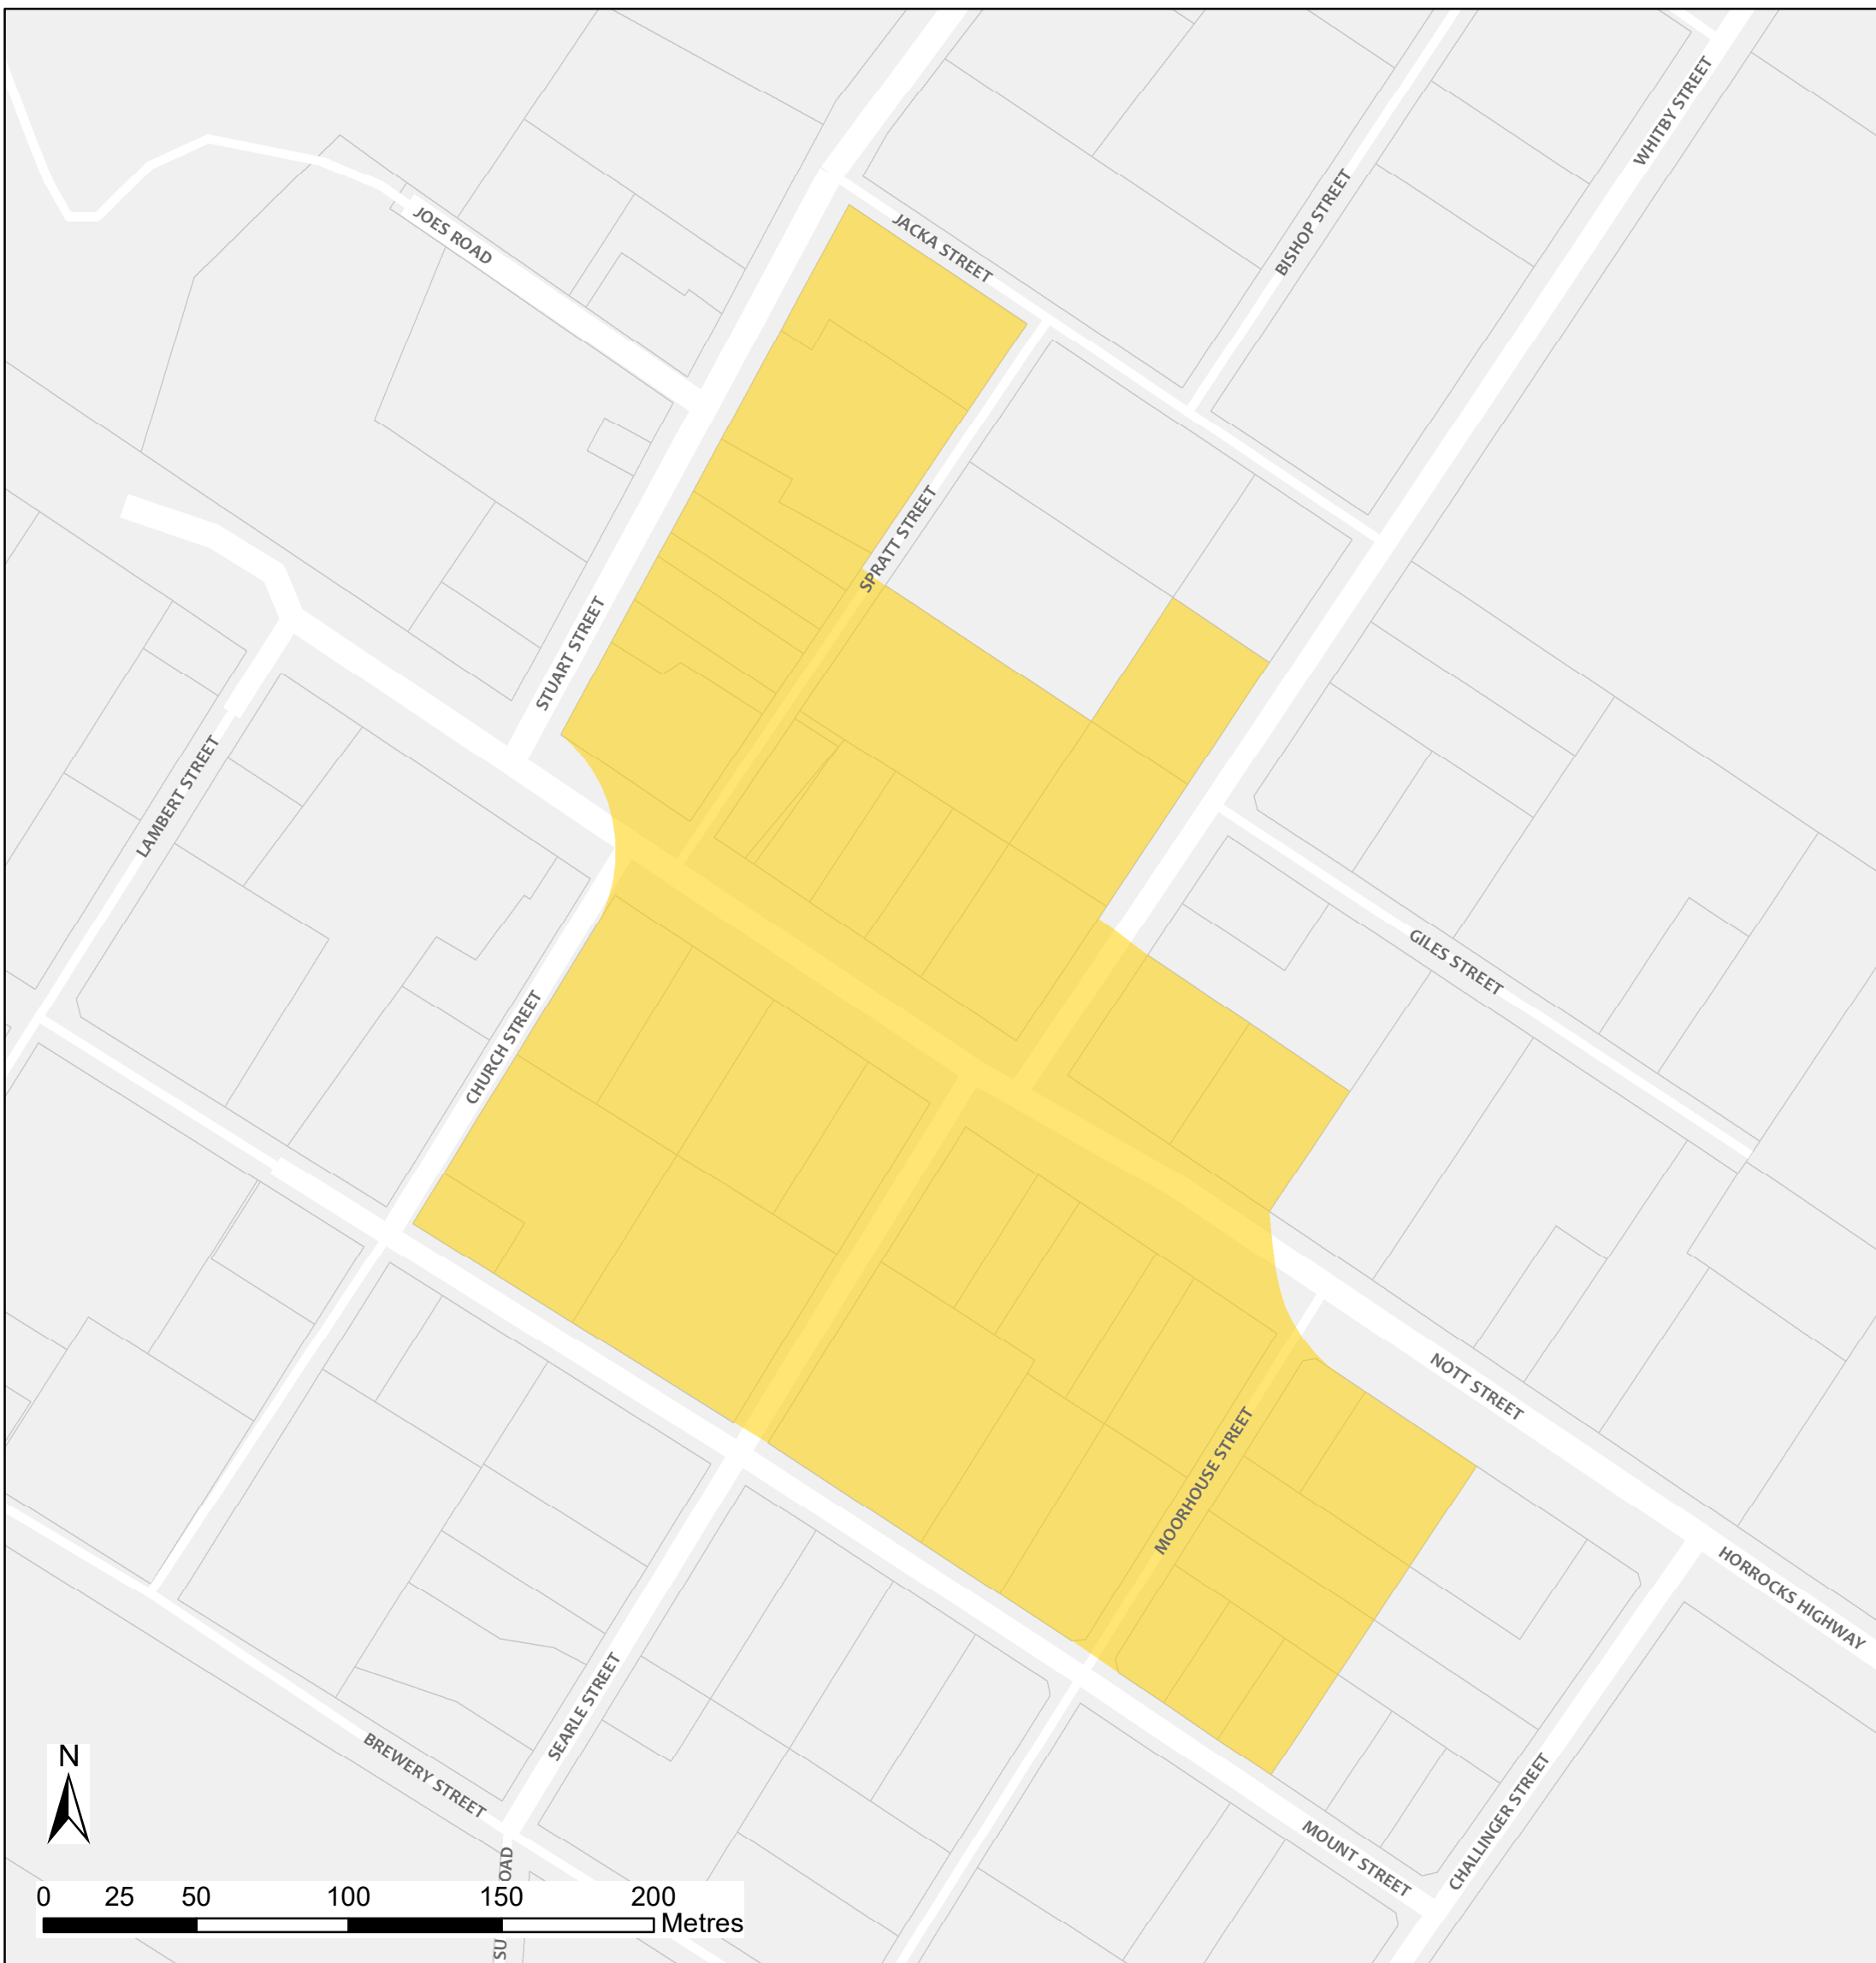

# Melrose Bushfire Safer Place

Council: The District Council of Mount Remarkable  
Fire Ban District: Flinders

 Bushfire Safer Place  Property Cadastre

This Bushfire Safer Place is considered to be relatively safe from fire due to its low levels of fuel. Although the CFS has taken every care and precaution in identifying this area it will be subjected to spark and ember attack in the event of a fire.

It is recommended that you identify several Bushfire Safer Places when creating your personal Bushfire Survival Plan. Templates for Bushfire Survival Plans are available from the CFS website.

Map produced: February 2018