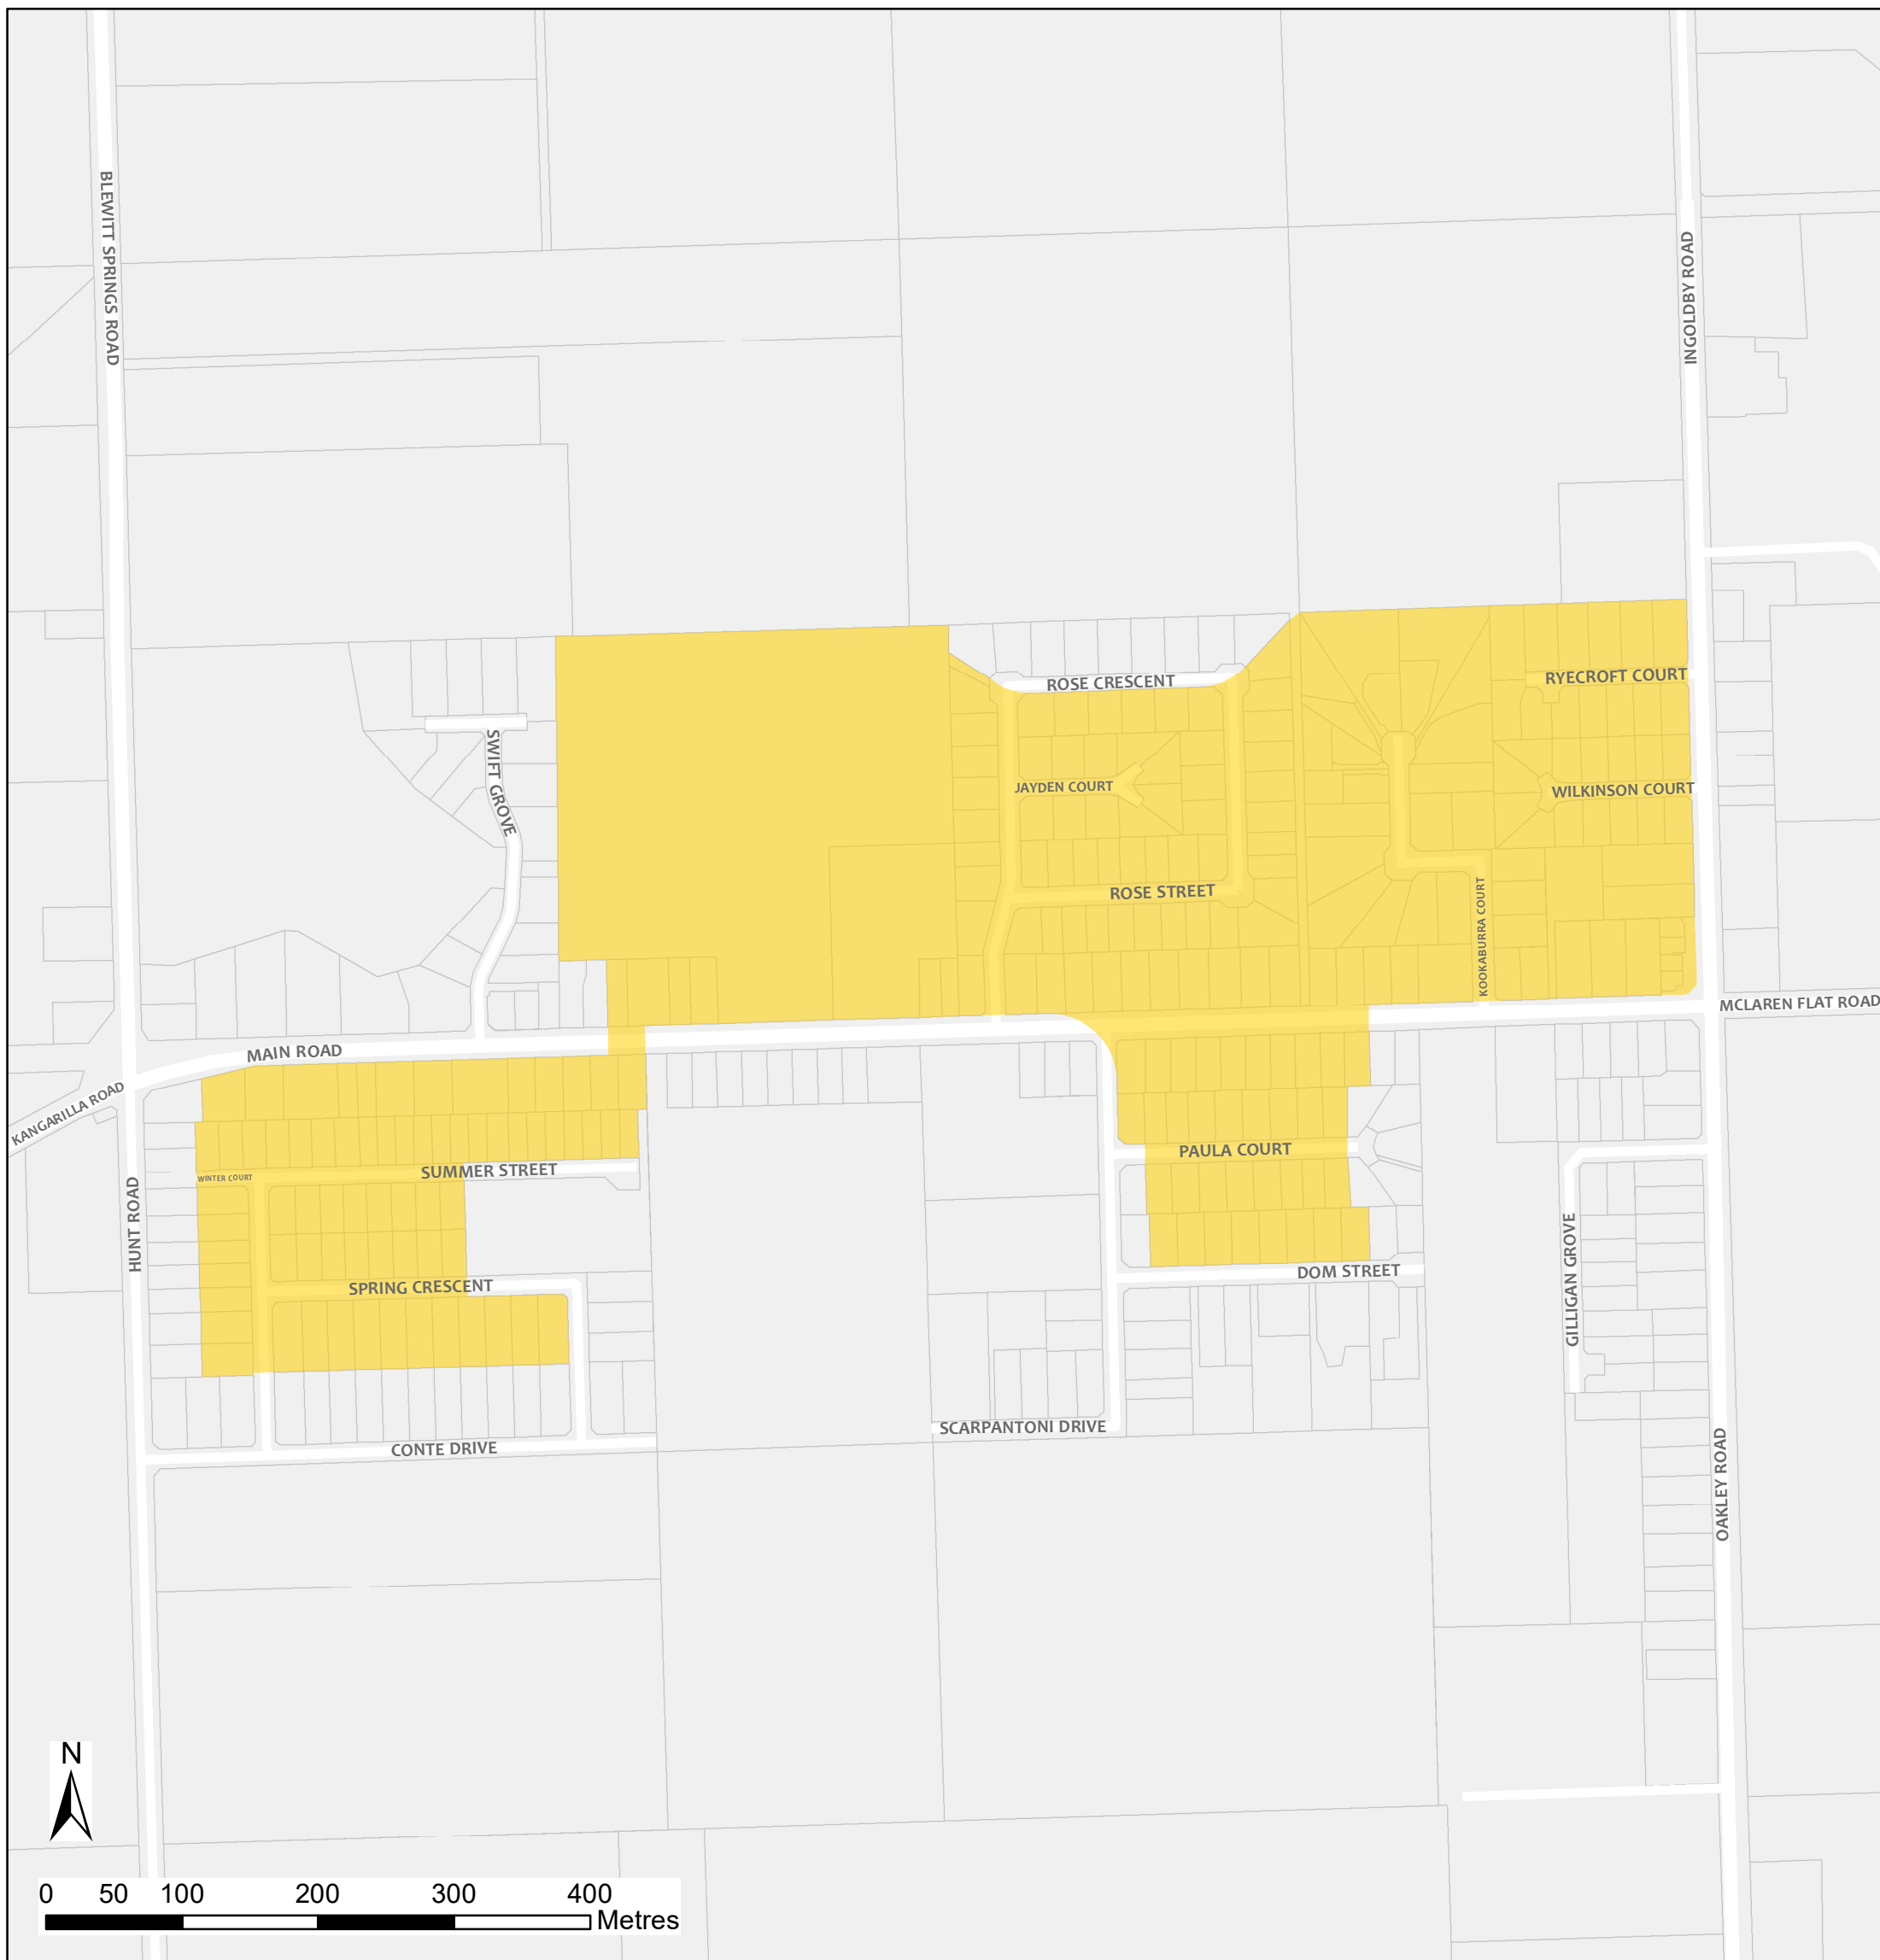

McLaren Flat Bushfire Safer Place

Council: City of Onkaparinga
Fire Ban District: Mount Lofty Ranges

 Bushfire Safer Place  Property Cadastre

This Bushfire Safer Place is considered to be relatively safe from fire due to its low levels of fuel. Although the CFS has taken every care and precaution in identifying this area it will be subjected to spark and ember attack in the event of a fire.

It is recommended that you identify several Bushfire Safer Places when creating your personal Bushfire Survival Plan. Templates for Bushfire Survival Plans are available from the CFS website.

Map produced: February 2018