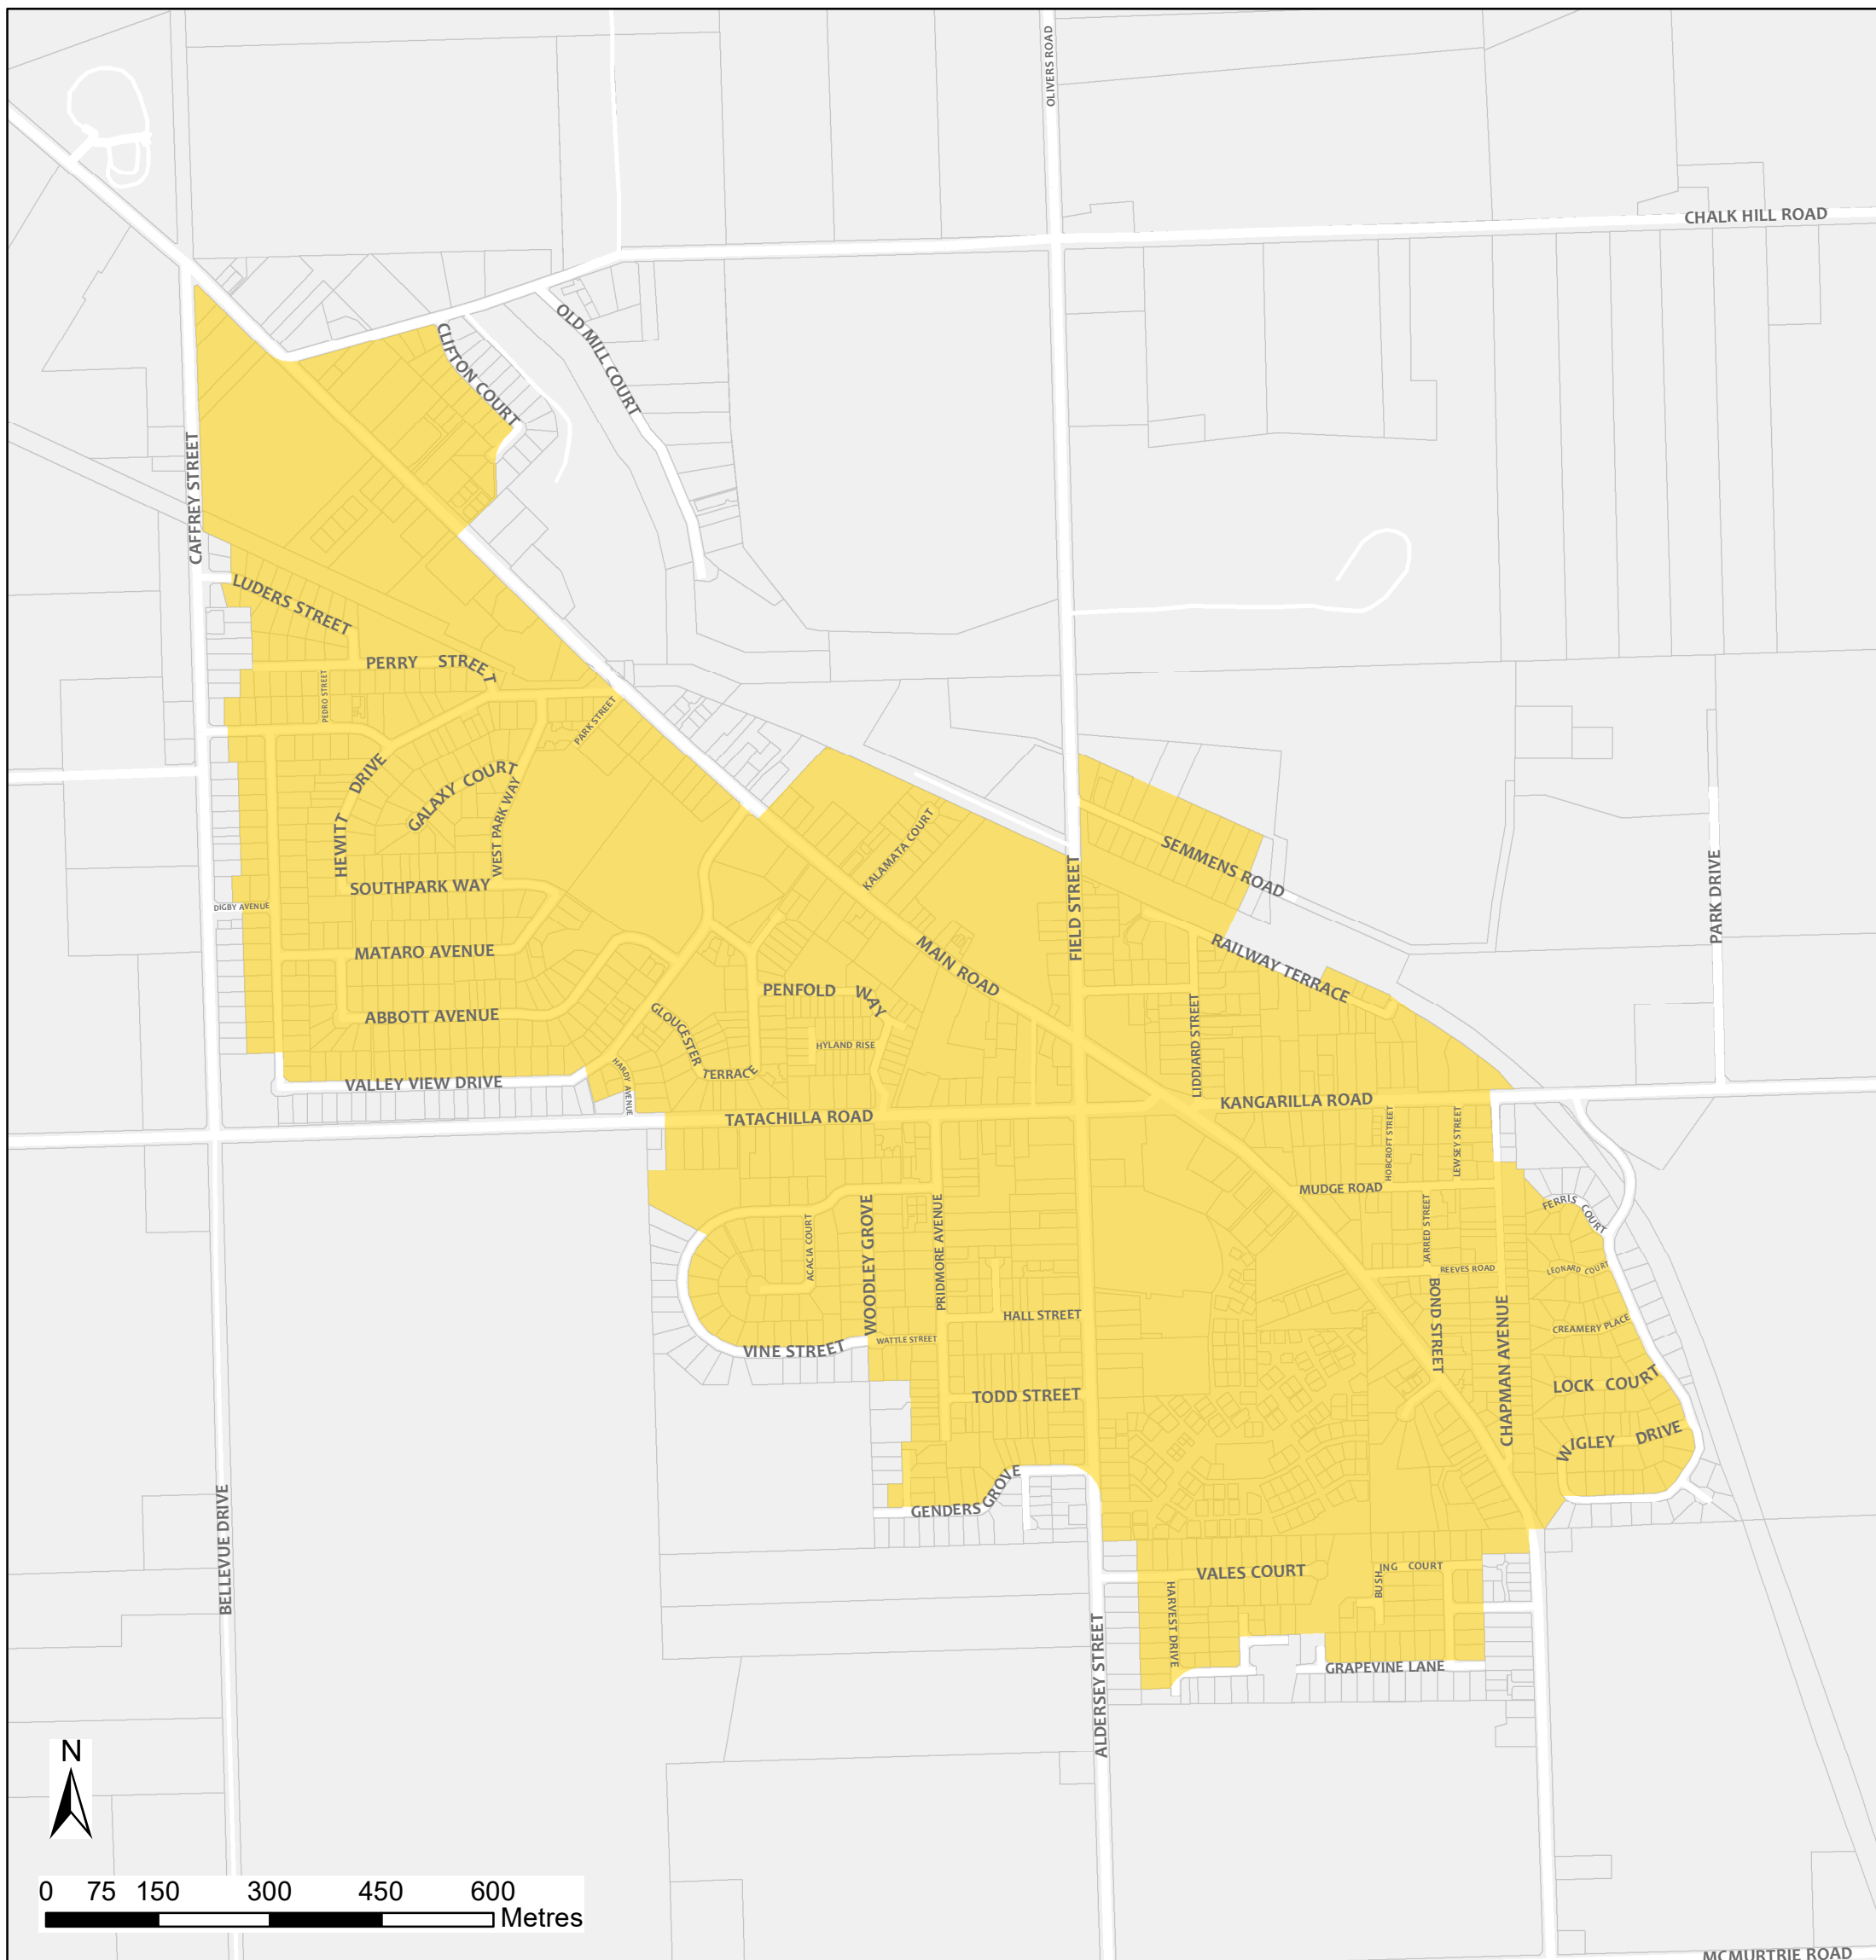

McLaren Vale Bushfire Safer Place

Council: City of Onkaparinga
Fire Ban District: Mount Lofty Ranges

 Bushfire Safer Place  Property Cadastre

This Bushfire Safer Place is considered to be relatively safe from fire due to its low levels of fuel. Although the CFS has taken every care and precaution in identifying this area it will be subjected to spark and ember attack in the event of a fire.

It is recommended that you identify several Bushfire Safer Places when creating your personal Bushfire Survival Plan. Templates for Bushfire Survival Plans are available from the CFS website.

Map produced: February 2018