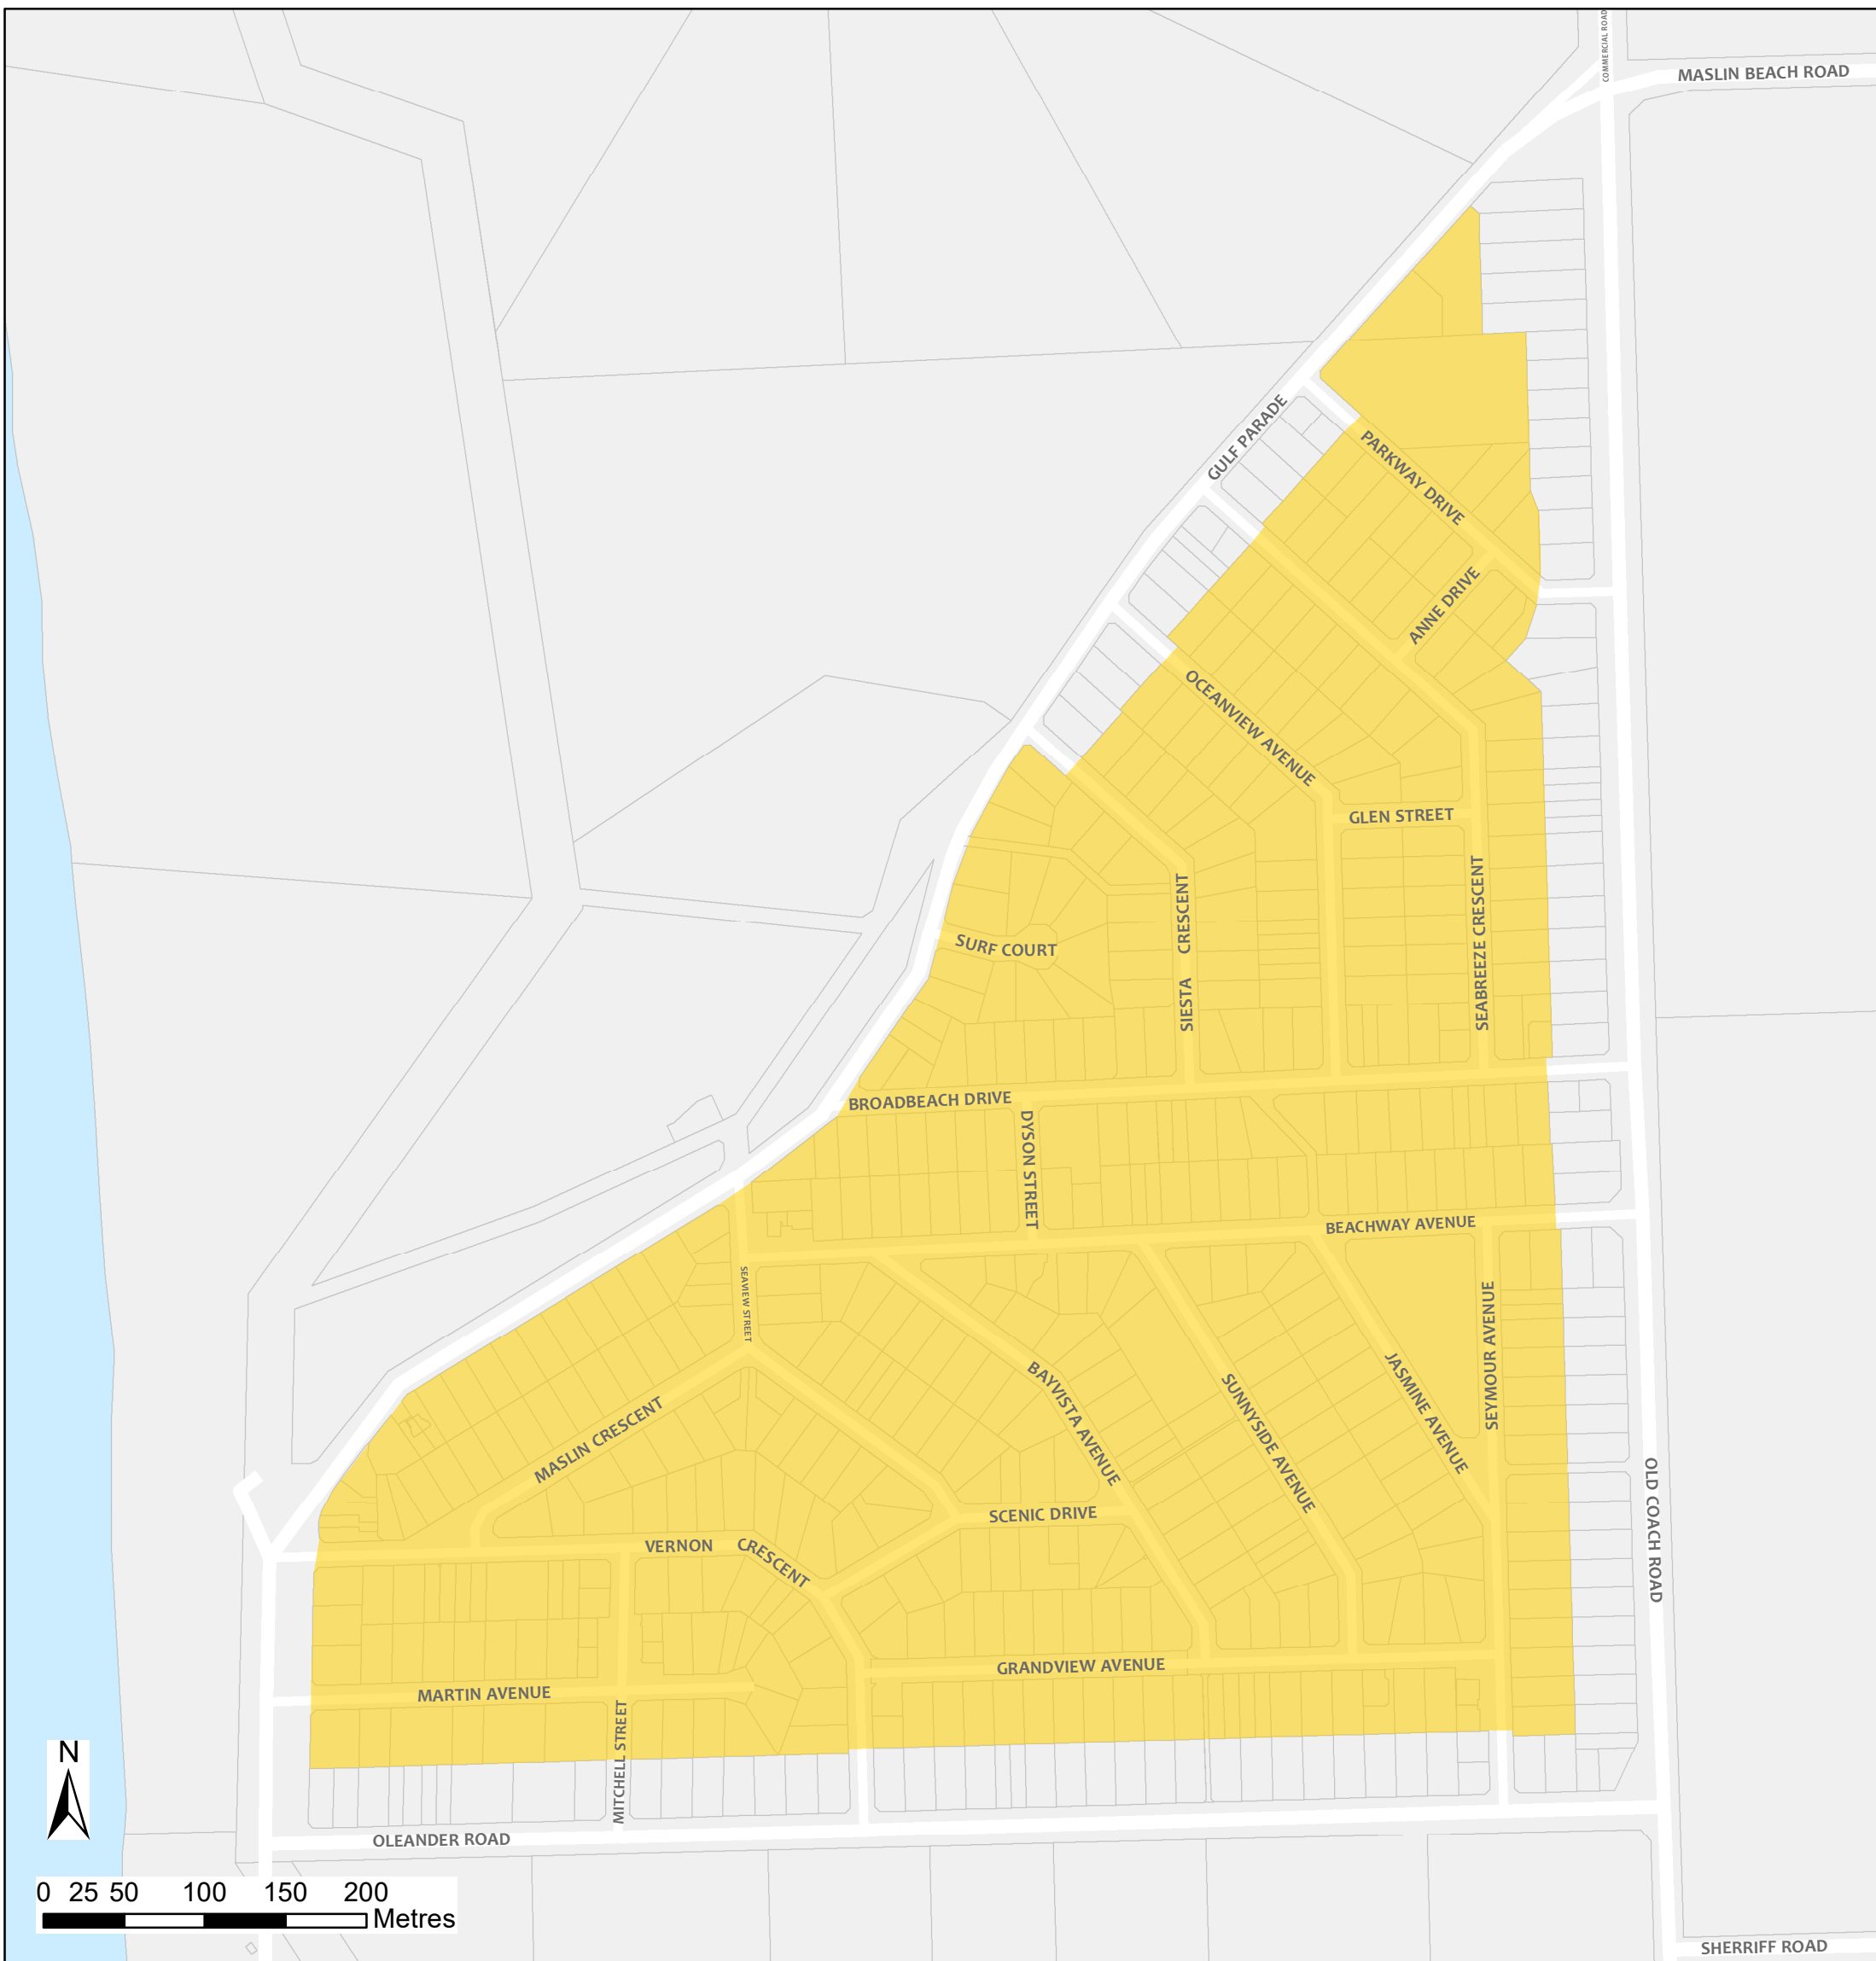

Maslin Beach Bushfire Safer Place

Council: City of Onkaparinga

Fire Ban District: Adelaide Metropolitan

 Bushfire Safer Place  Property Cadastre

This Bushfire Safer Place is considered to be relatively safe from fire due to its low levels of fuel. Although the CFS has taken every care and precaution in identifying this area it will be subjected to spark and ember attack in the event of a fire.

It is recommended that you identify several Bushfire Safer Places when creating your personal Bushfire Survival Plan. Templates for Bushfire Survival Plans are available from the CFS website.

Map produced: February 2018