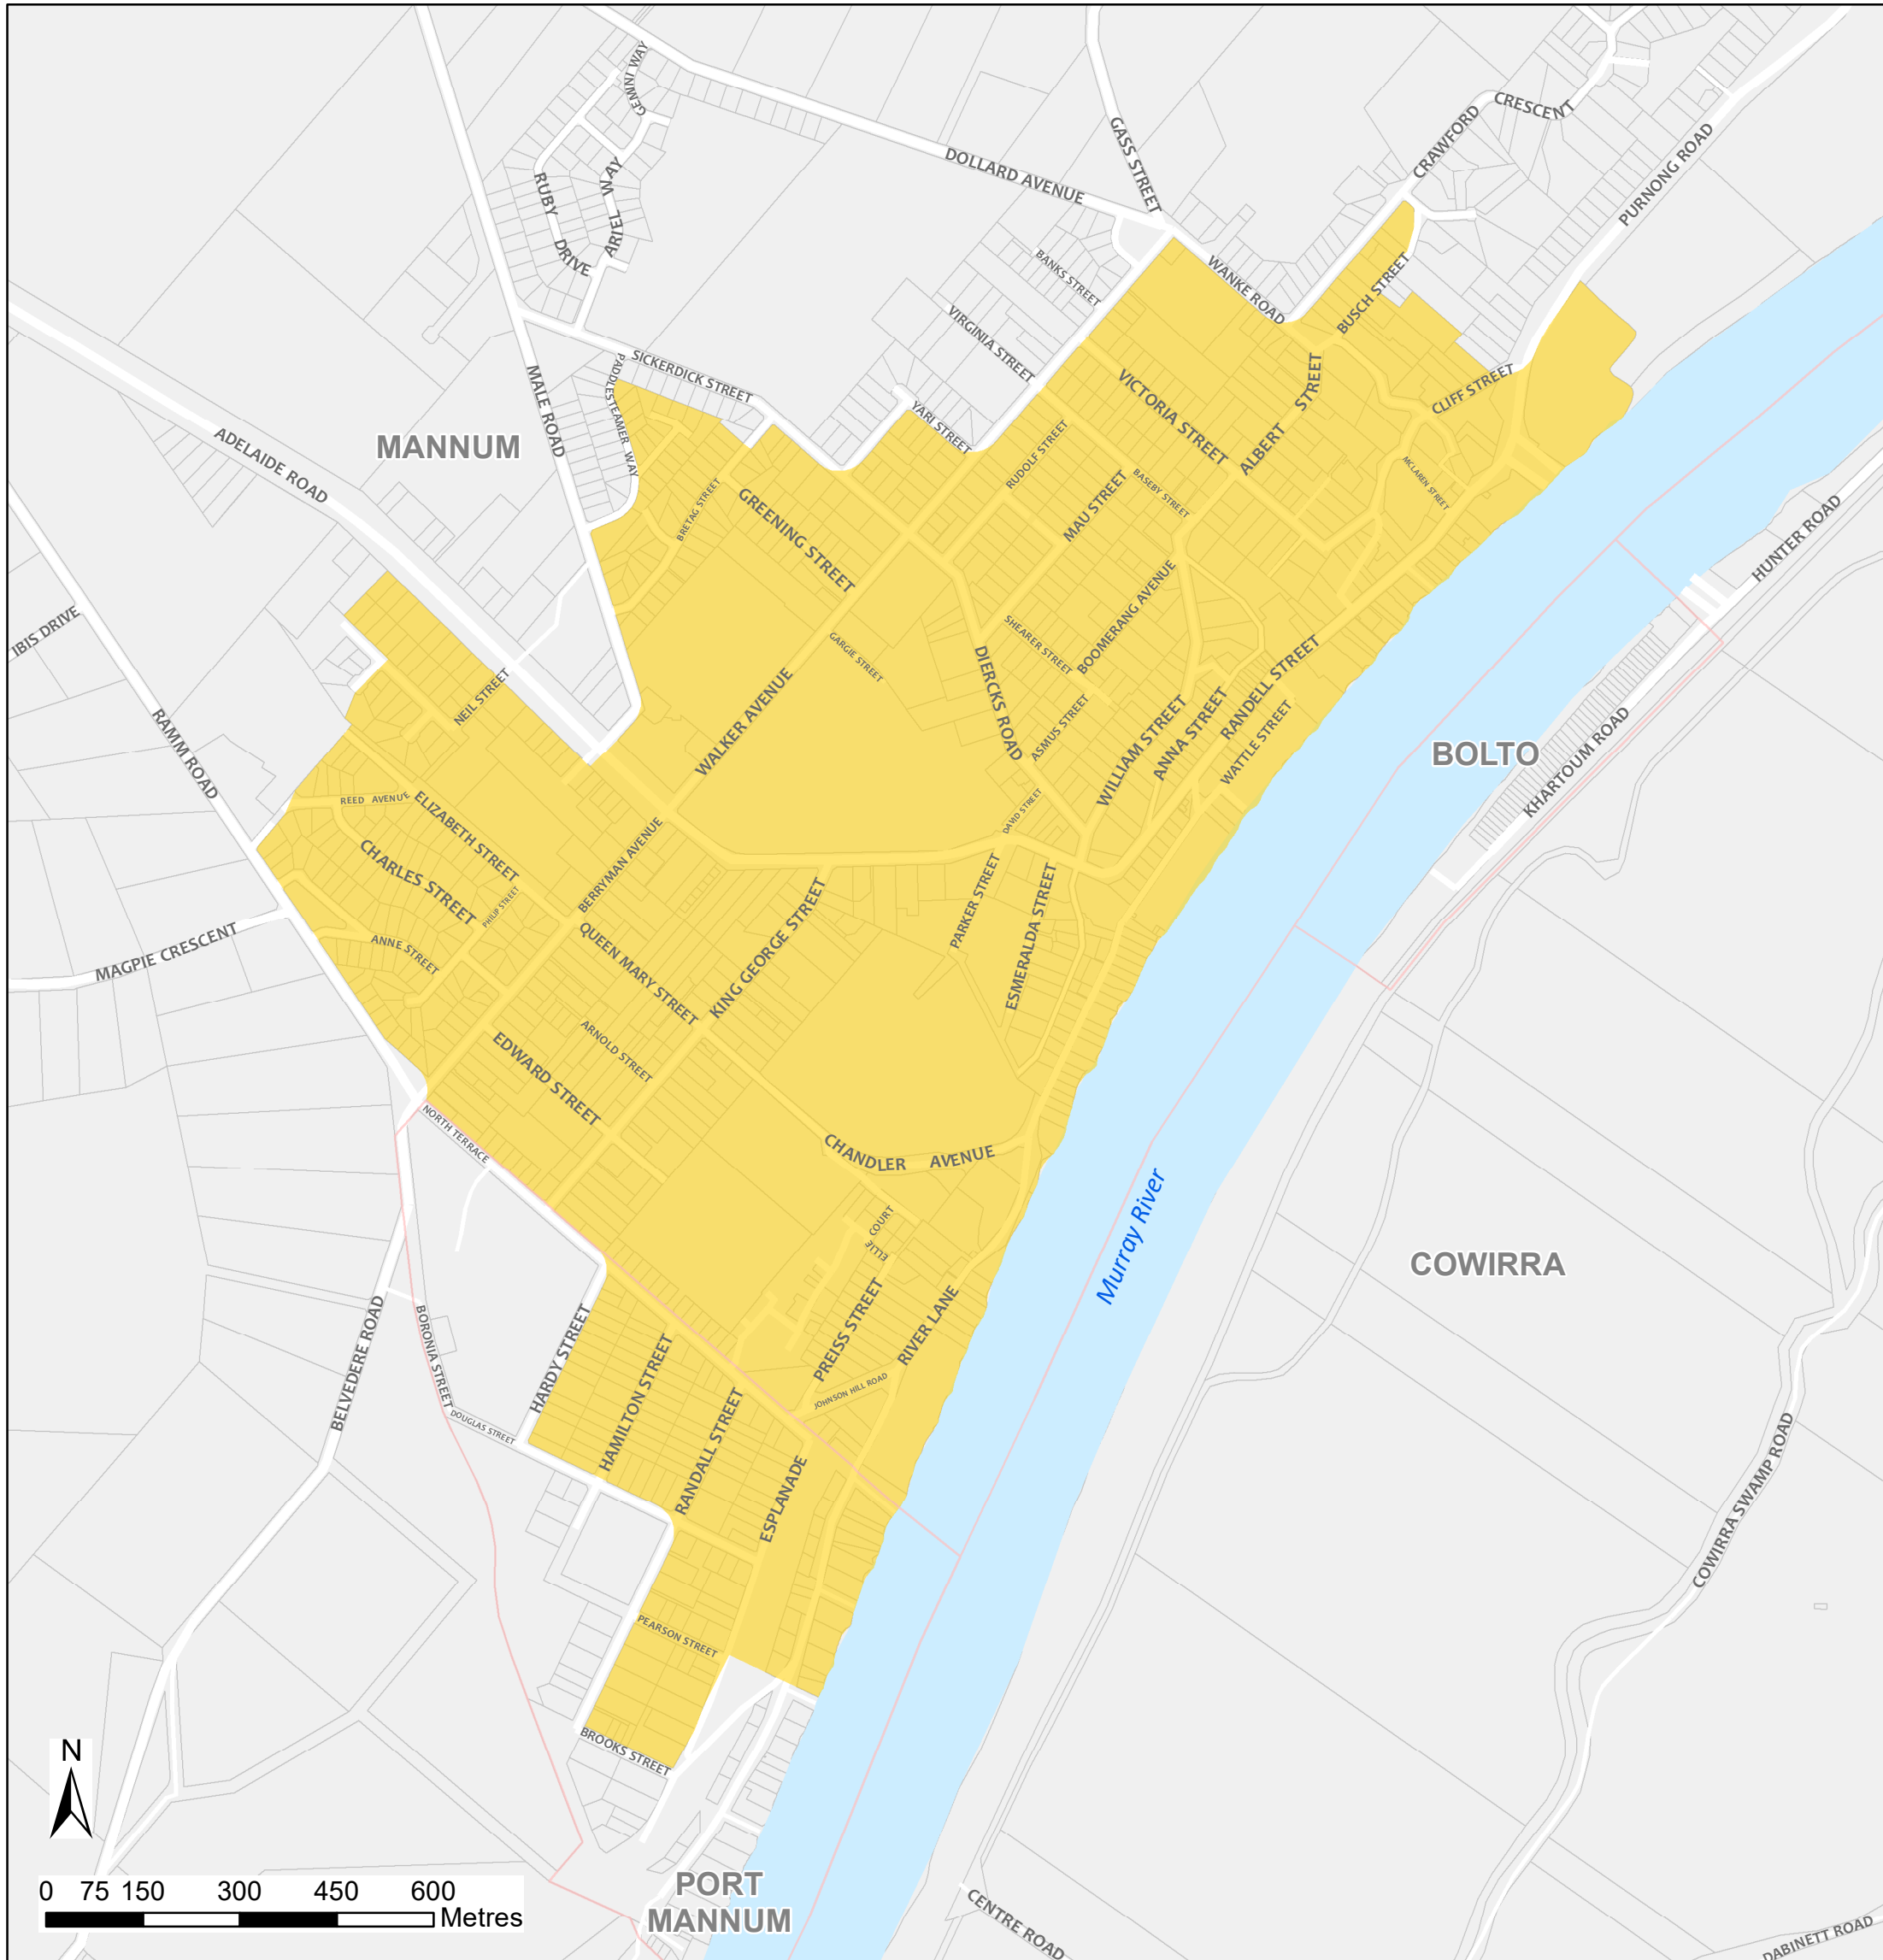

Mannum Bushfire Safer Place

Council: Mid Murray Council
Fire Ban District: Murraylands

 Bushfire Safer Place  Suburb Boundary  Property Cadastre

This Bushfire Safer Place is considered to be relatively safe from fire due to its low levels of fuel. Although the CFS has taken every care and precaution in identifying this area it will be subjected to spark and ember attack in the event of a fire.

It is recommended that you identify several Bushfire Safer Places when creating your personal Bushfire Survival Plan. Templates for Bushfire Survival Plans are available from the CFS website.

Map produced: February 2018