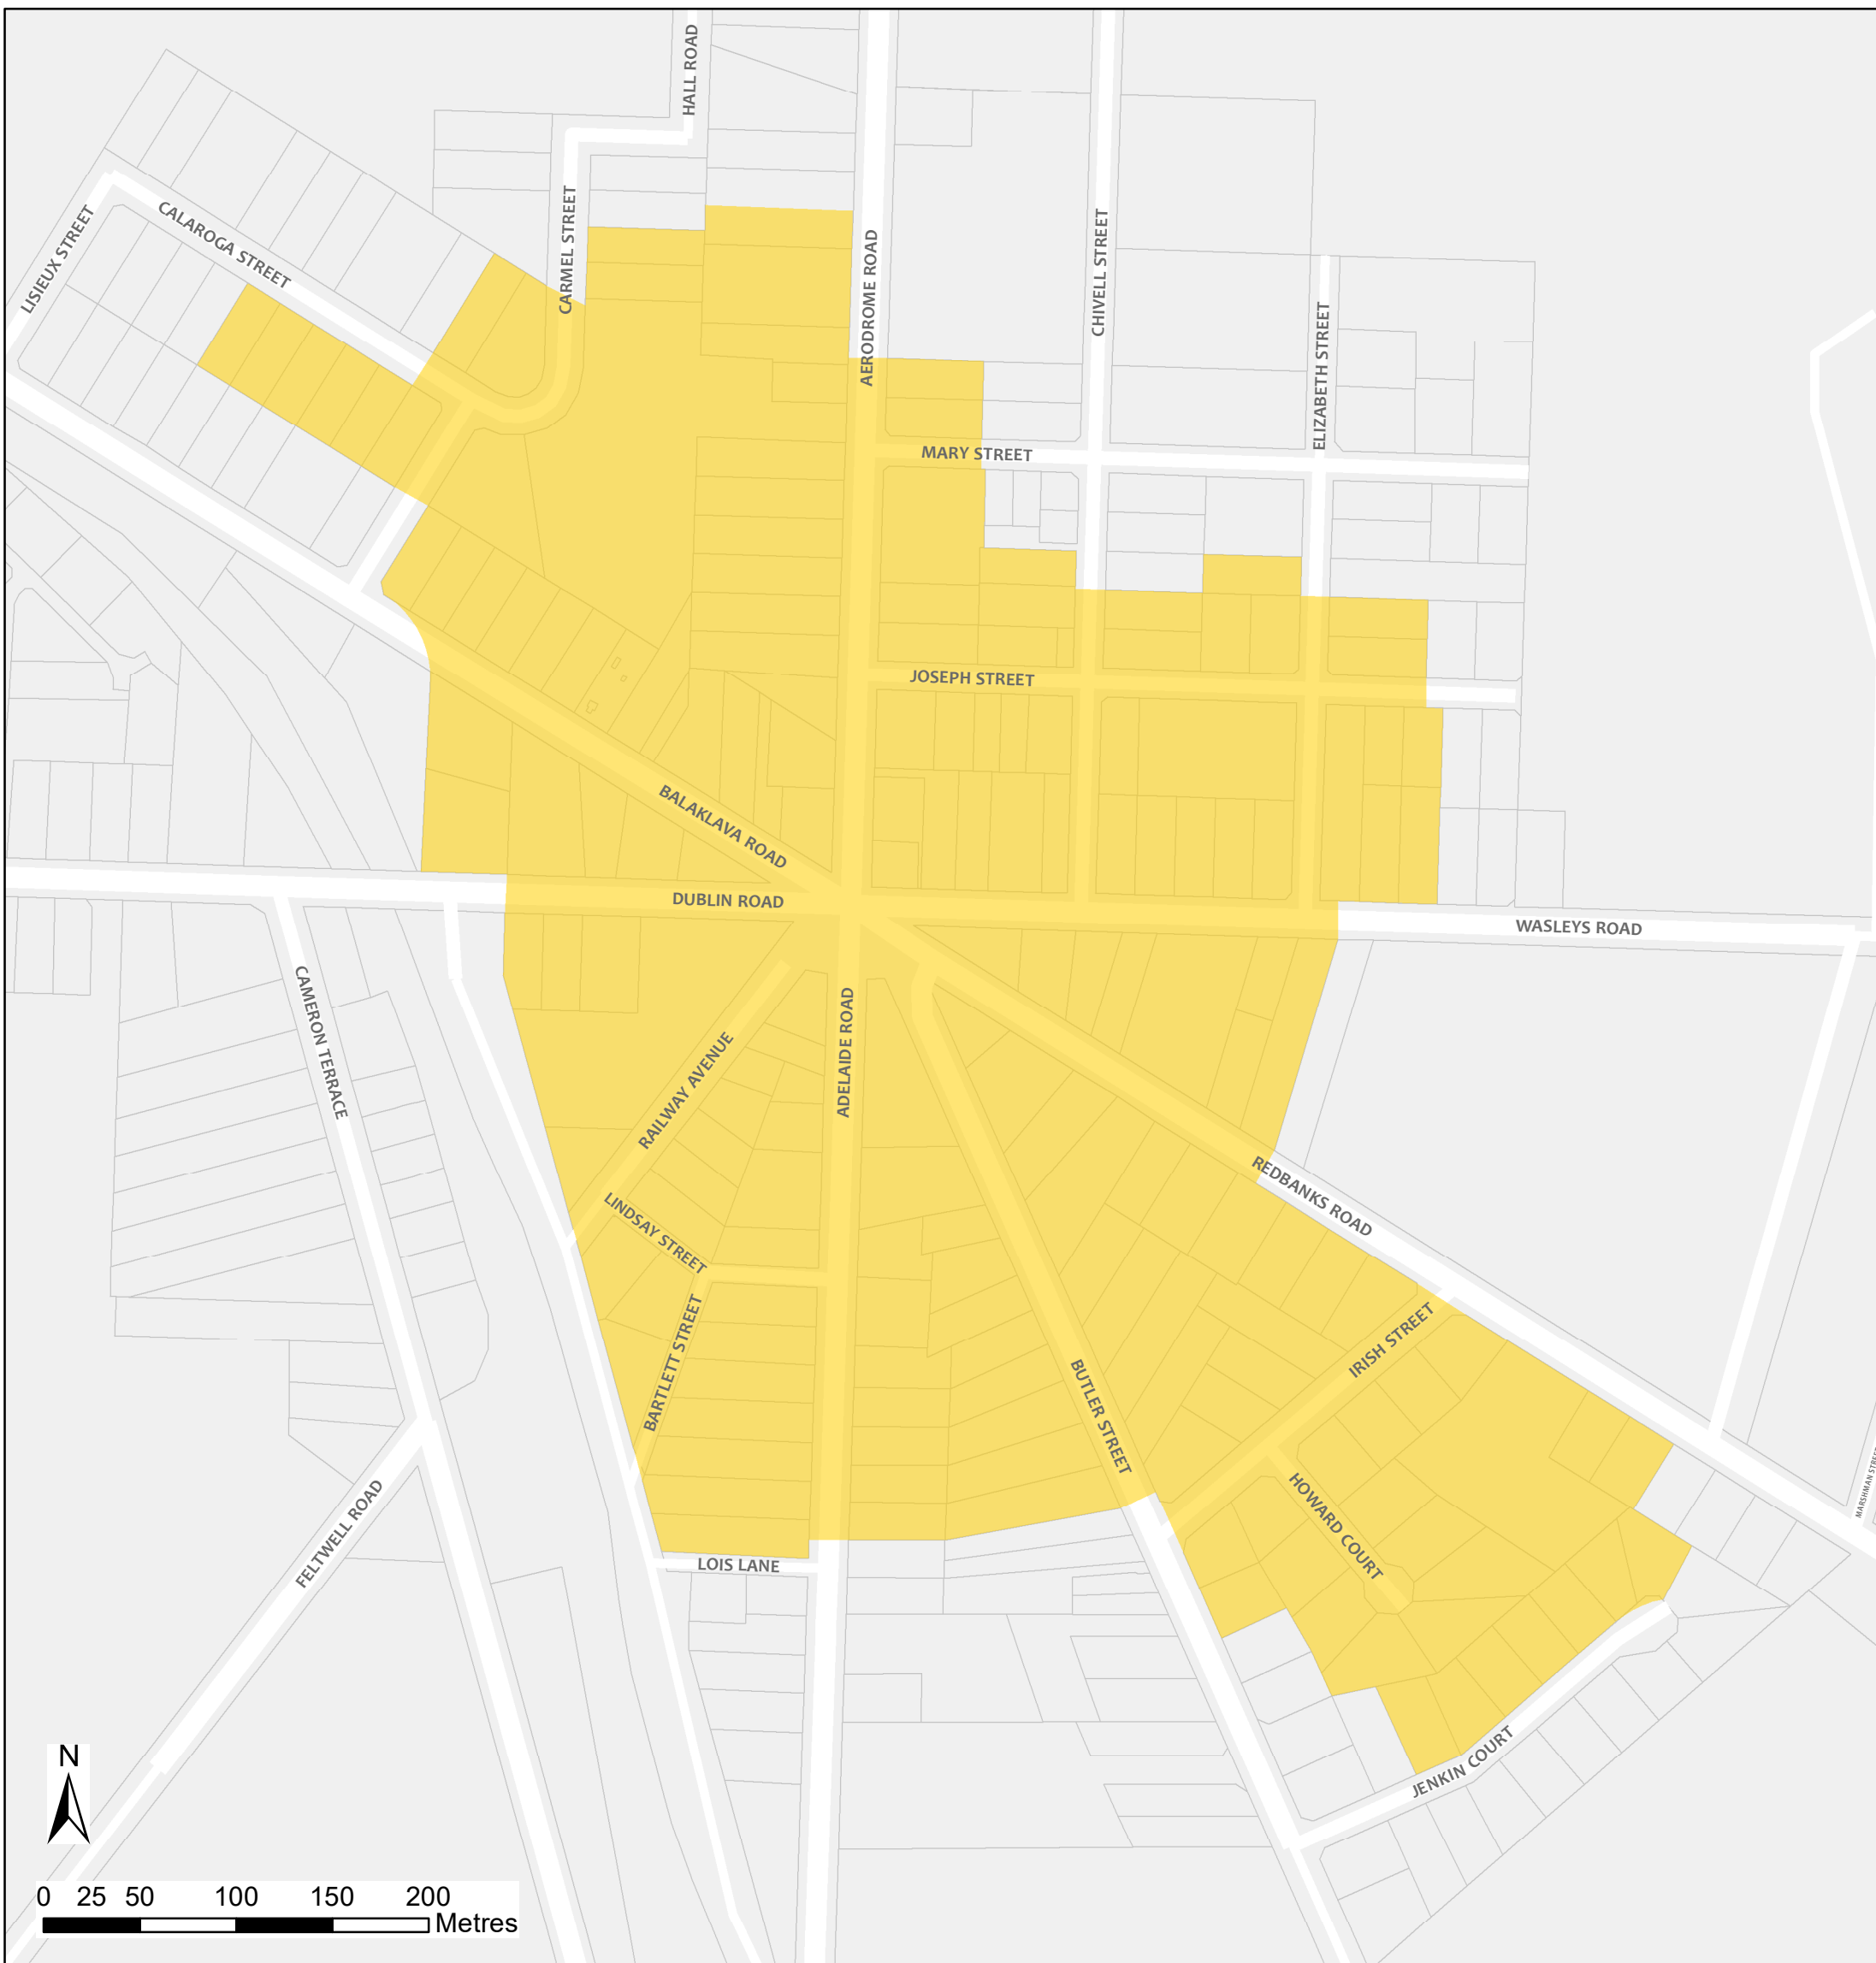

Mallala Bushfire Safer Place

Council: Adelaide Plains Council
Fire Ban District: Mid North

 Bushfire Safer Place  Property Cadastre

This Bushfire Safer Place is considered to be relatively safe from fire due to its low levels of fuel. Although the CFS has taken every care and precaution in identifying this area it will be subjected to spark and ember attack in the event of a fire.

It is recommended that you identify several Bushfire Safer Places when creating your personal Bushfire Survival Plan. Templates for Bushfire Survival Plans are available from the CFS website.

Map produced: February 2018