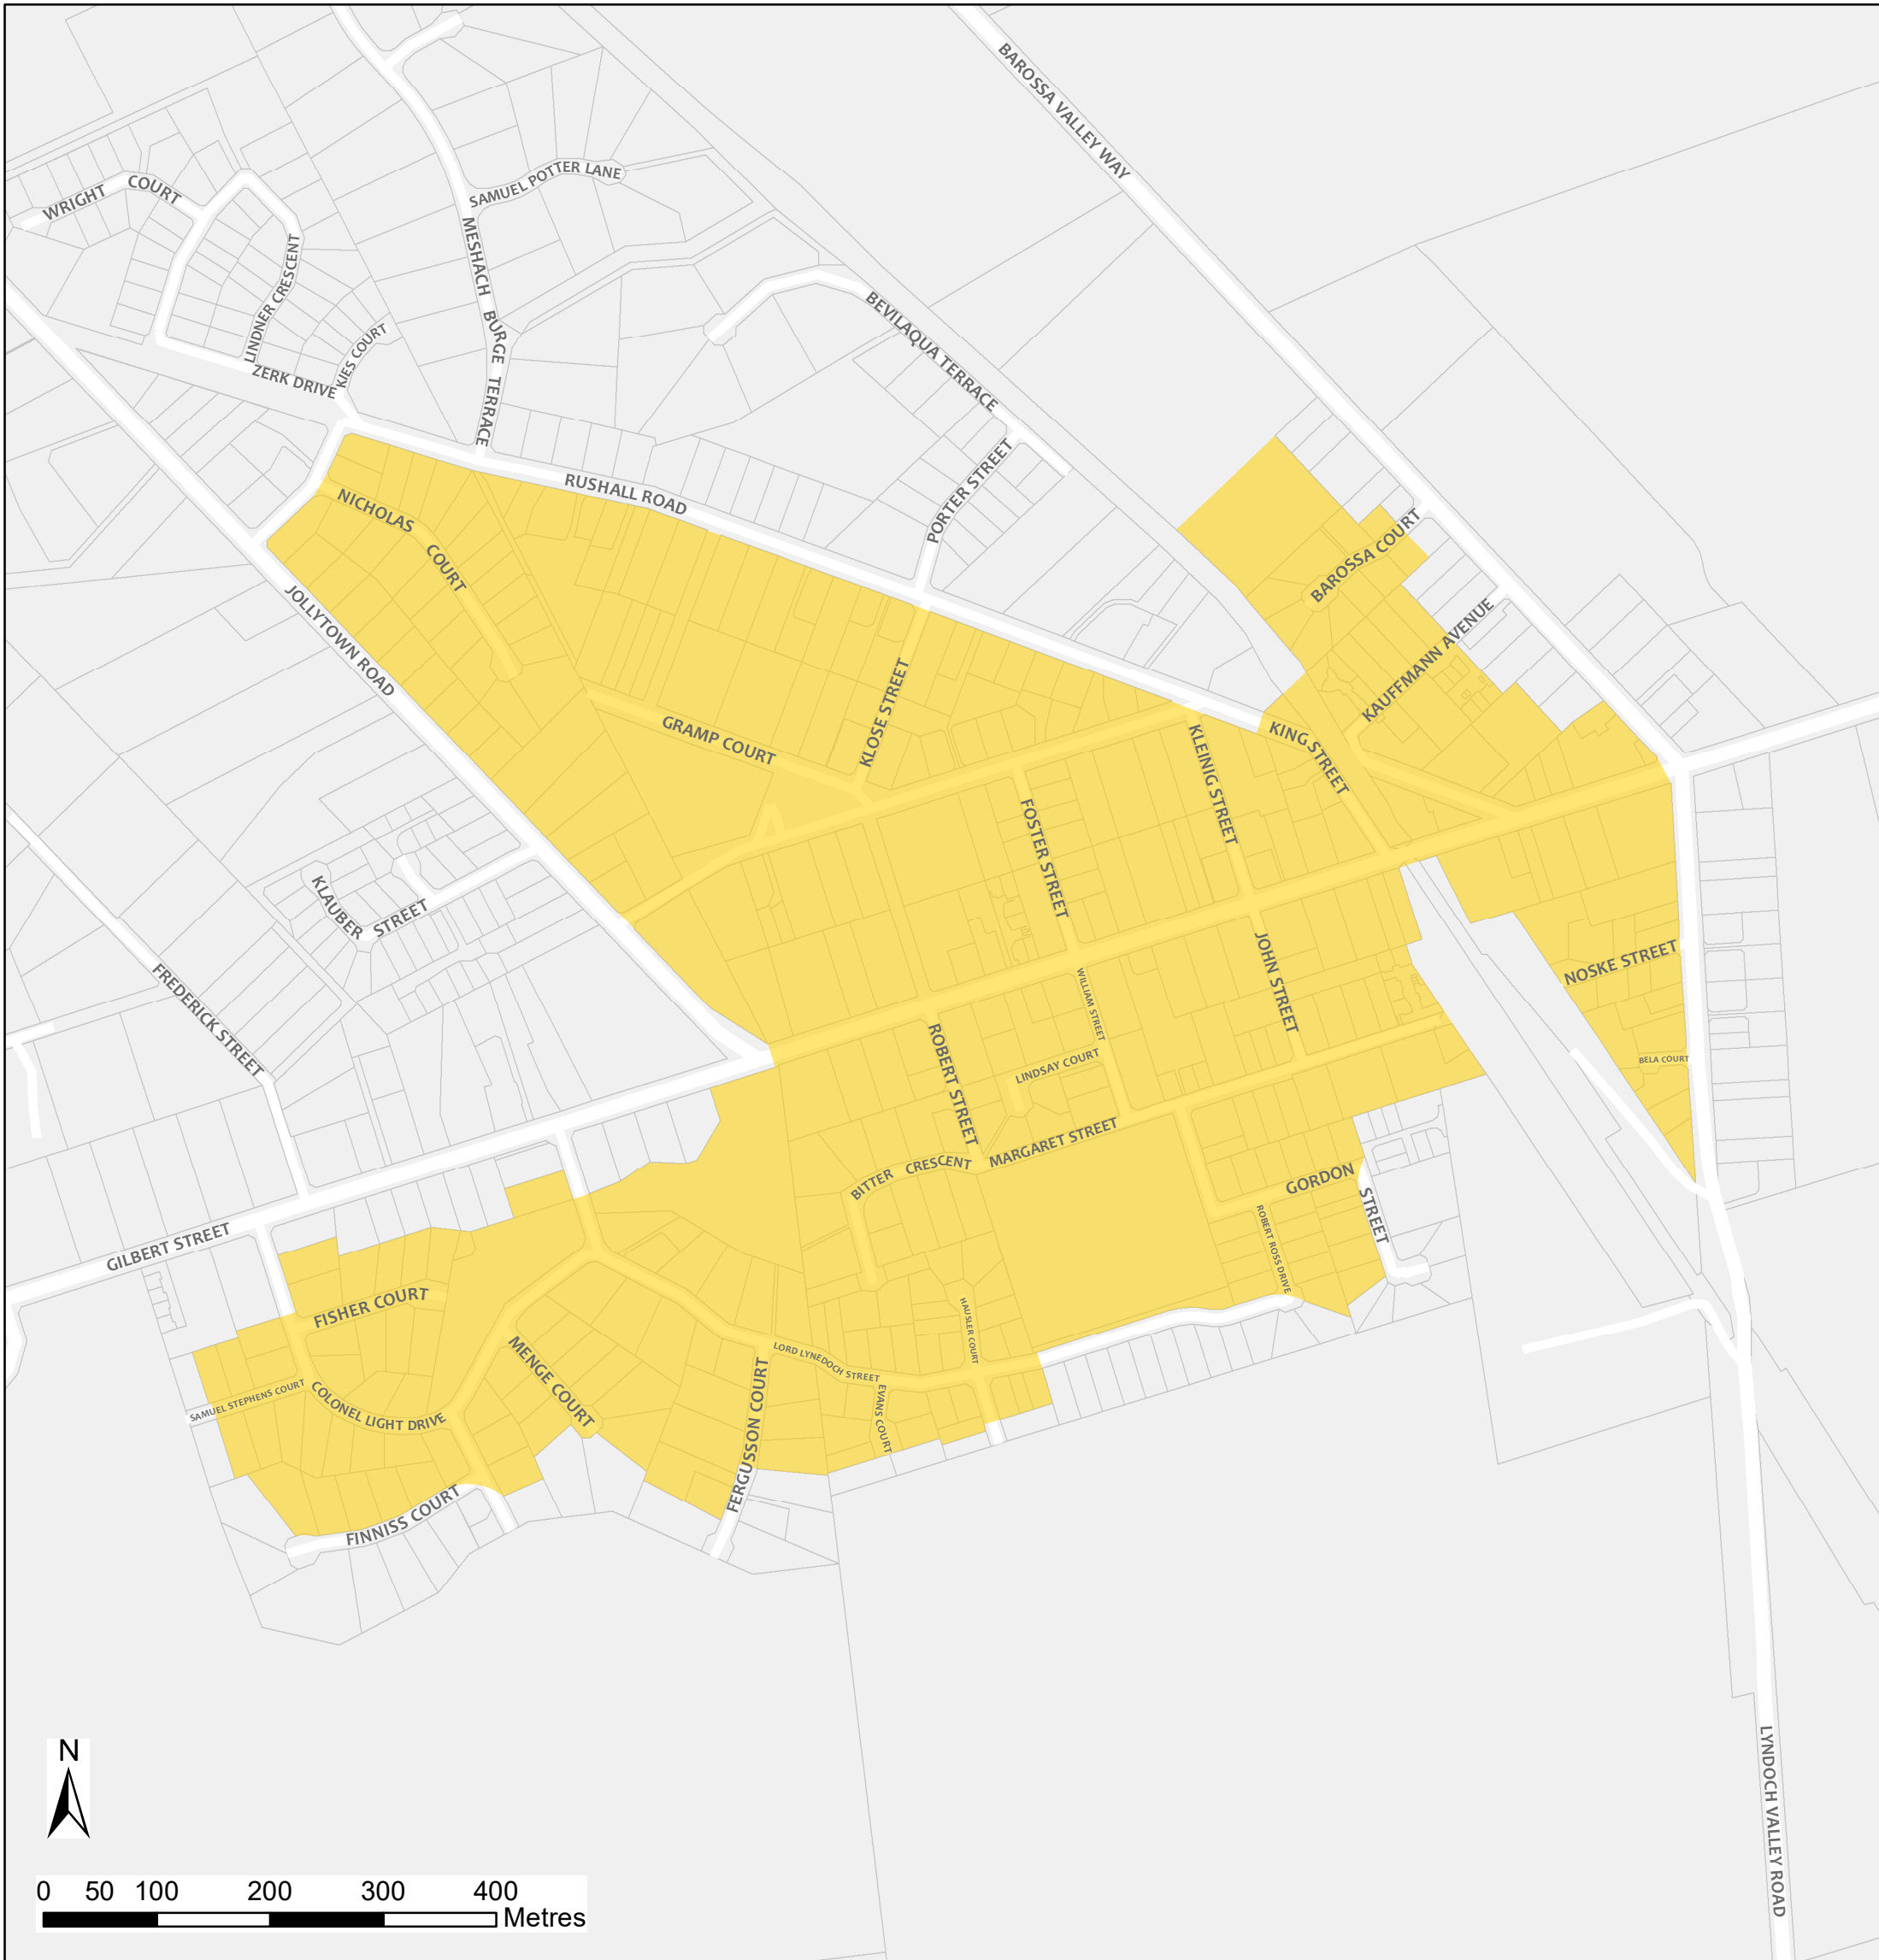

# Lyndoch Bushfire Safer Place

Council: The Barossa Council

Fire Ban District: Mount Lofty Ranges

Bushfire Safer Place Property Cadastre

This Bushfire Safer Place is considered to be relatively safe from fire due to its low levels of fuel. Although the CFS has taken every care and precaution in identifying this area it will be subjected to spark and ember attack in the event of a fire.

It is recommended that you identify several Bushfire Safer Places when creating your personal Bushfire Survival Plan. Templates for Bushfire Survival Plans are available from the CFS website.

Map produced: February 2018