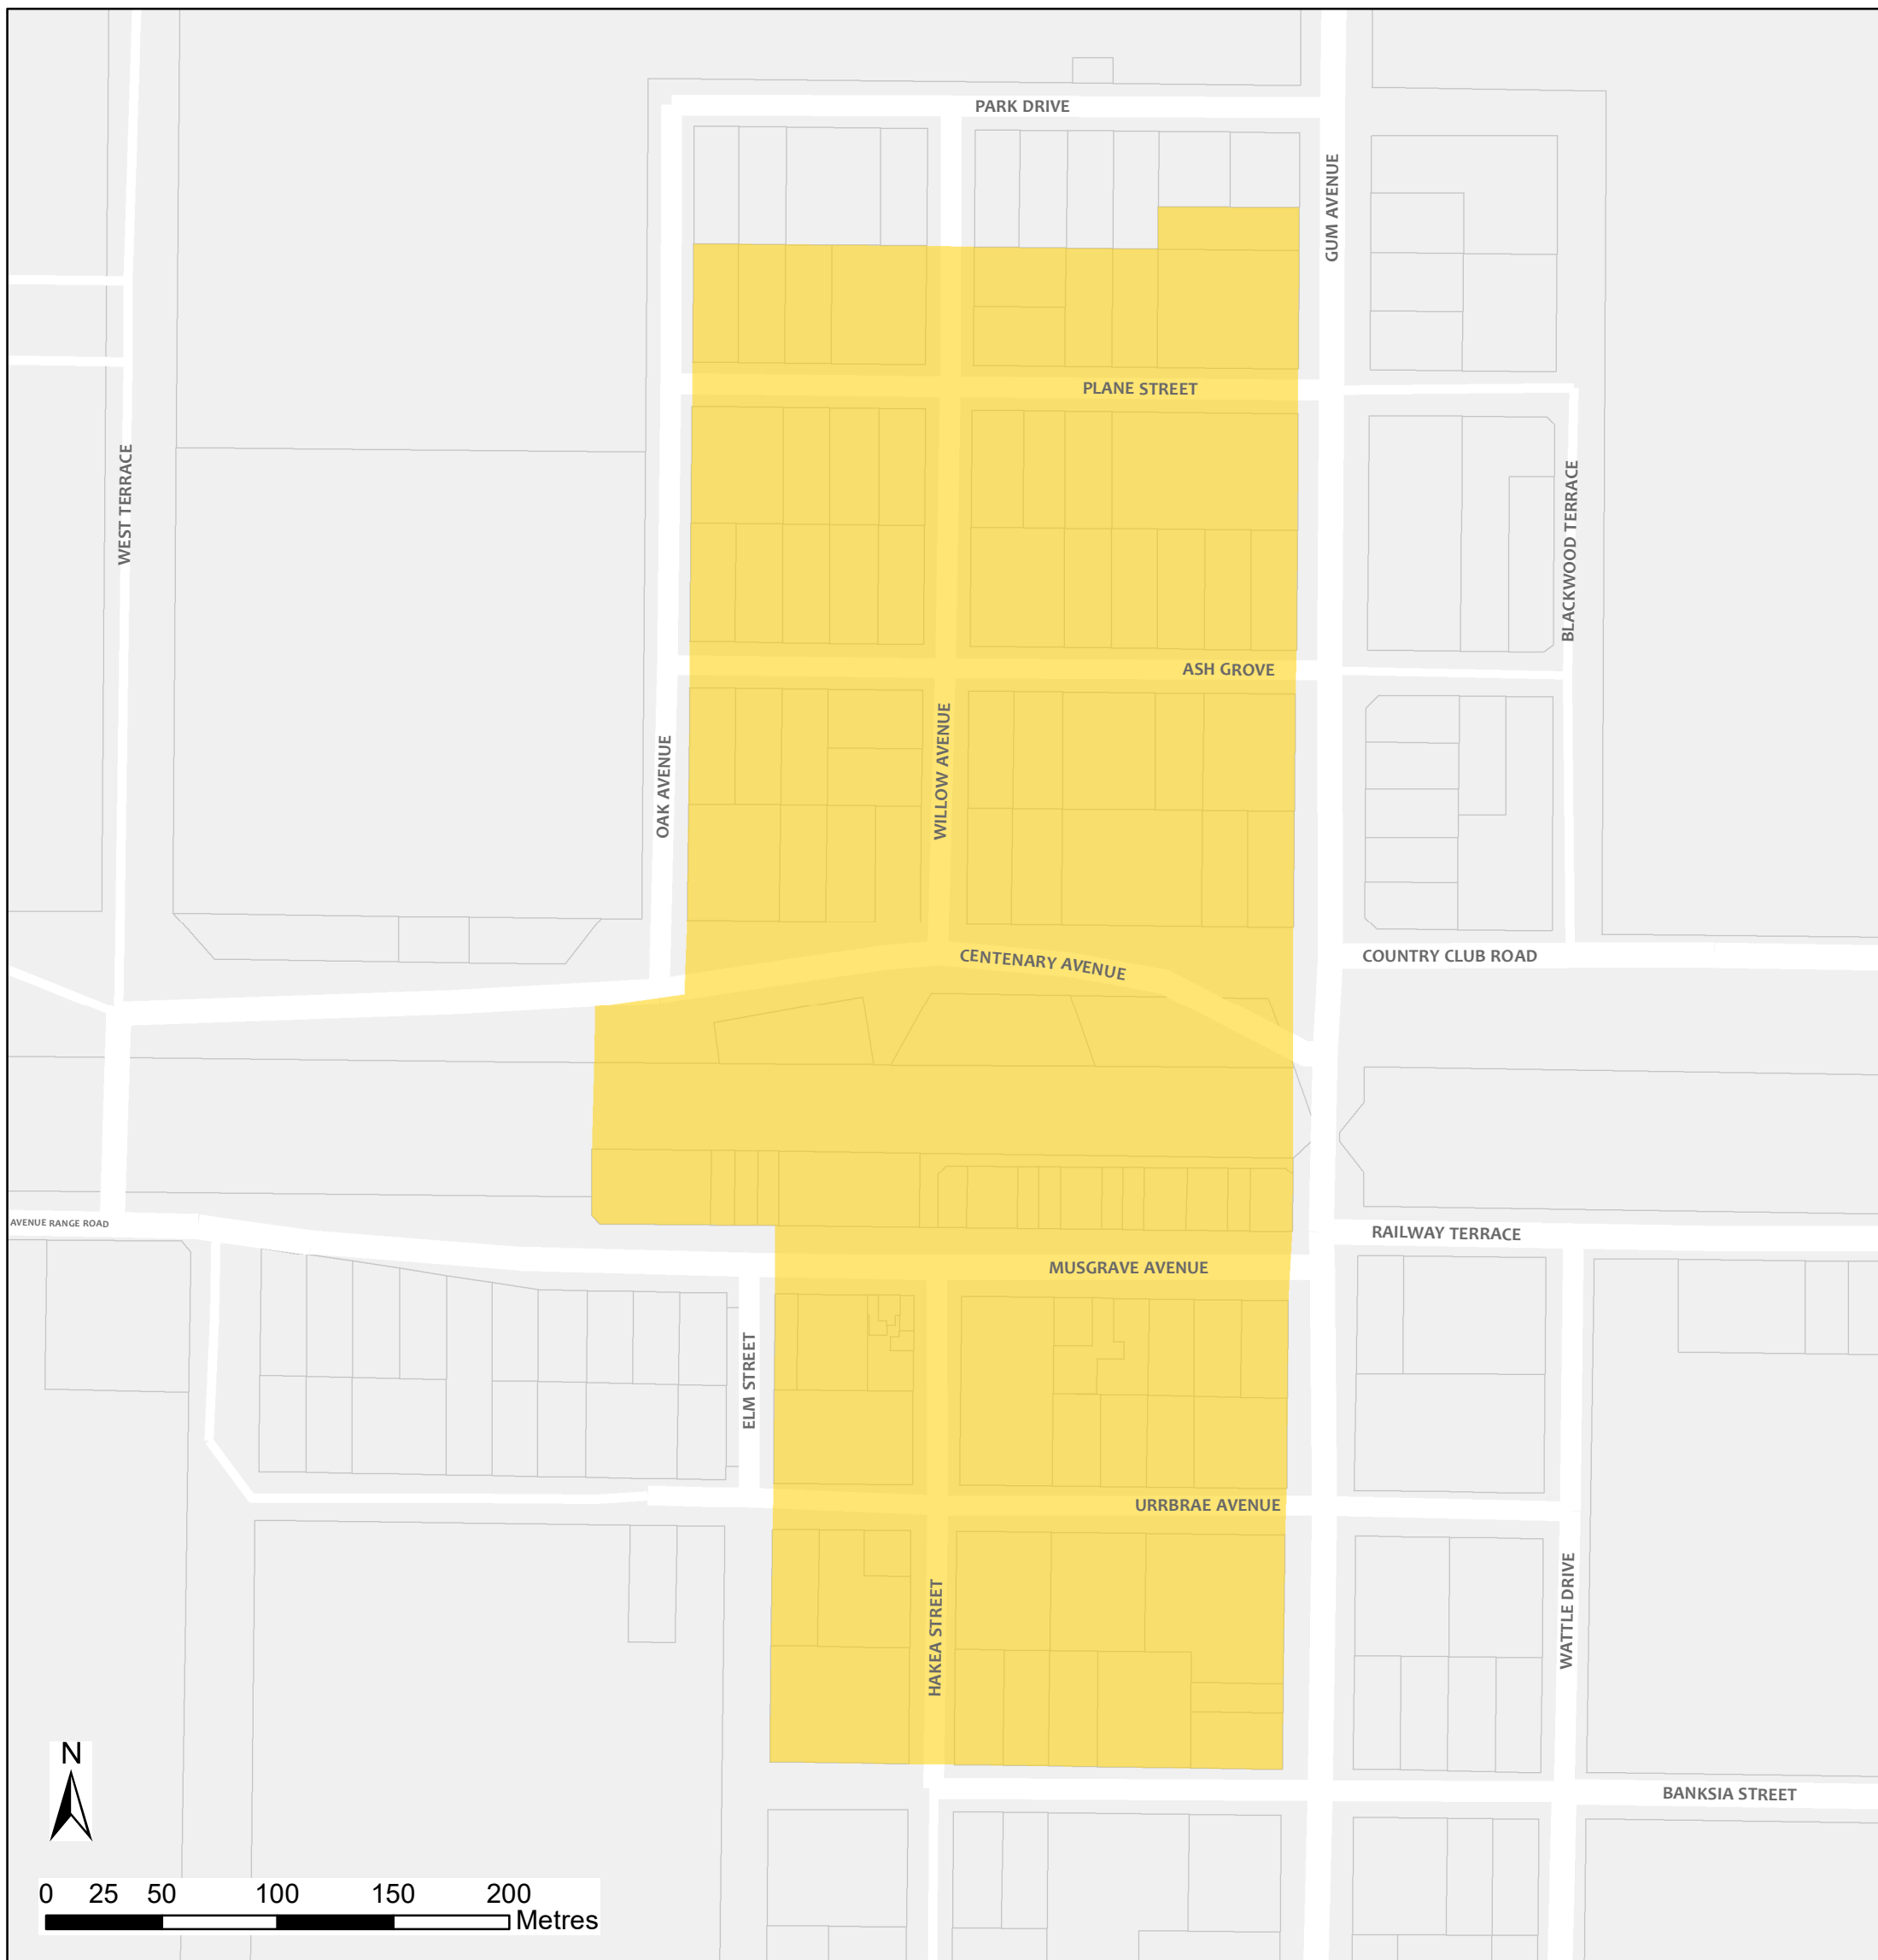

# Lucindale Bushfire Safer Place

Council: Naracoorte Lucindale Council  
Fire Ban District: Lower South East

 Bushfire Safer Place  Property Cadastre

This Bushfire Safer Place is considered to be relatively safe from fire due to its low levels of fuel. Although the CFS has taken every care and precaution in identifying this area it will be subjected to spark and ember attack in the event of a fire.

It is recommended that you identify several Bushfire Safer Places when creating your personal Bushfire Survival Plan. Templates for Bushfire Survival Plans are available from the CFS website.

Map produced: February 2018