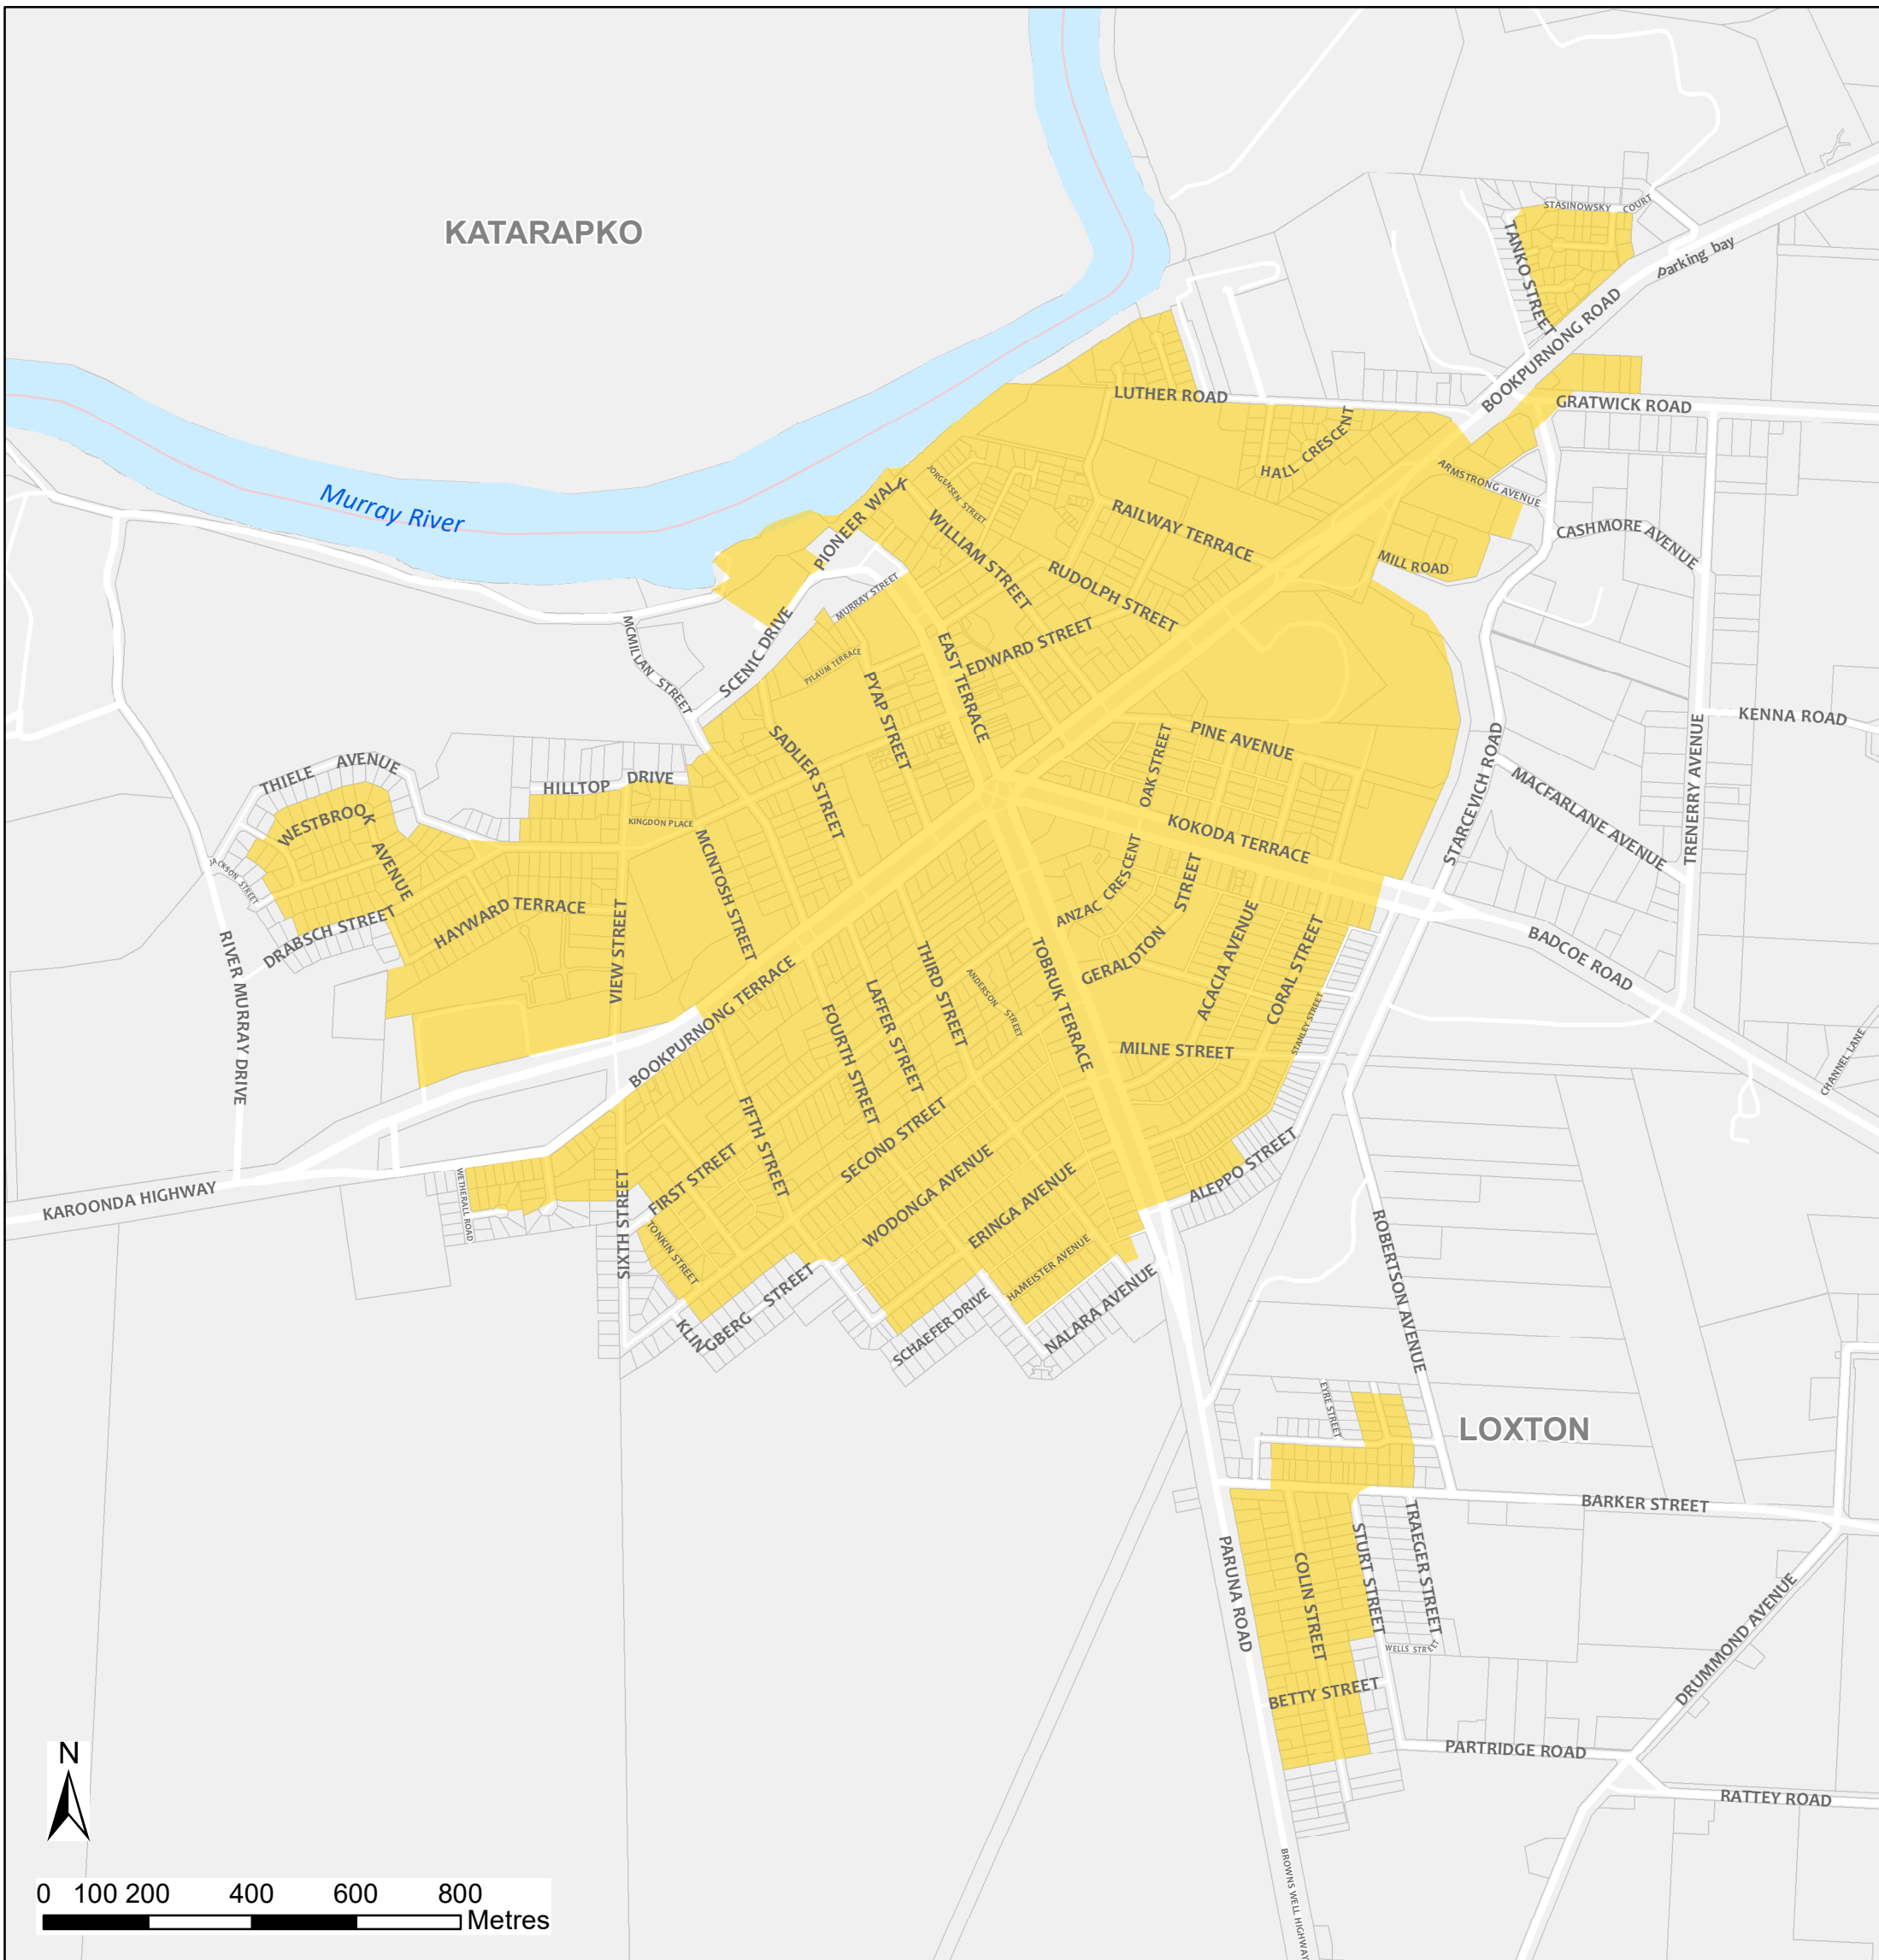

Loxton Bushfire Safer Place

Council: The District Council of Loxton Waikerie
Fire Ban District: Riverland

Bushfire Safer Place Suburb Boundary Property Cadastre

This Bushfire Safer Place is considered to be relatively safe from fire due to its low levels of fuel. Although the CFS has taken every care and precaution in identifying this area it will be subjected to spark and ember attack in the event of a fire.

It is recommended that you identify several Bushfire Safer Places when creating your personal Bushfire Survival Plan. Templates for Bushfire Survival Plans are available from the CFS website.

Map produced: February 2018