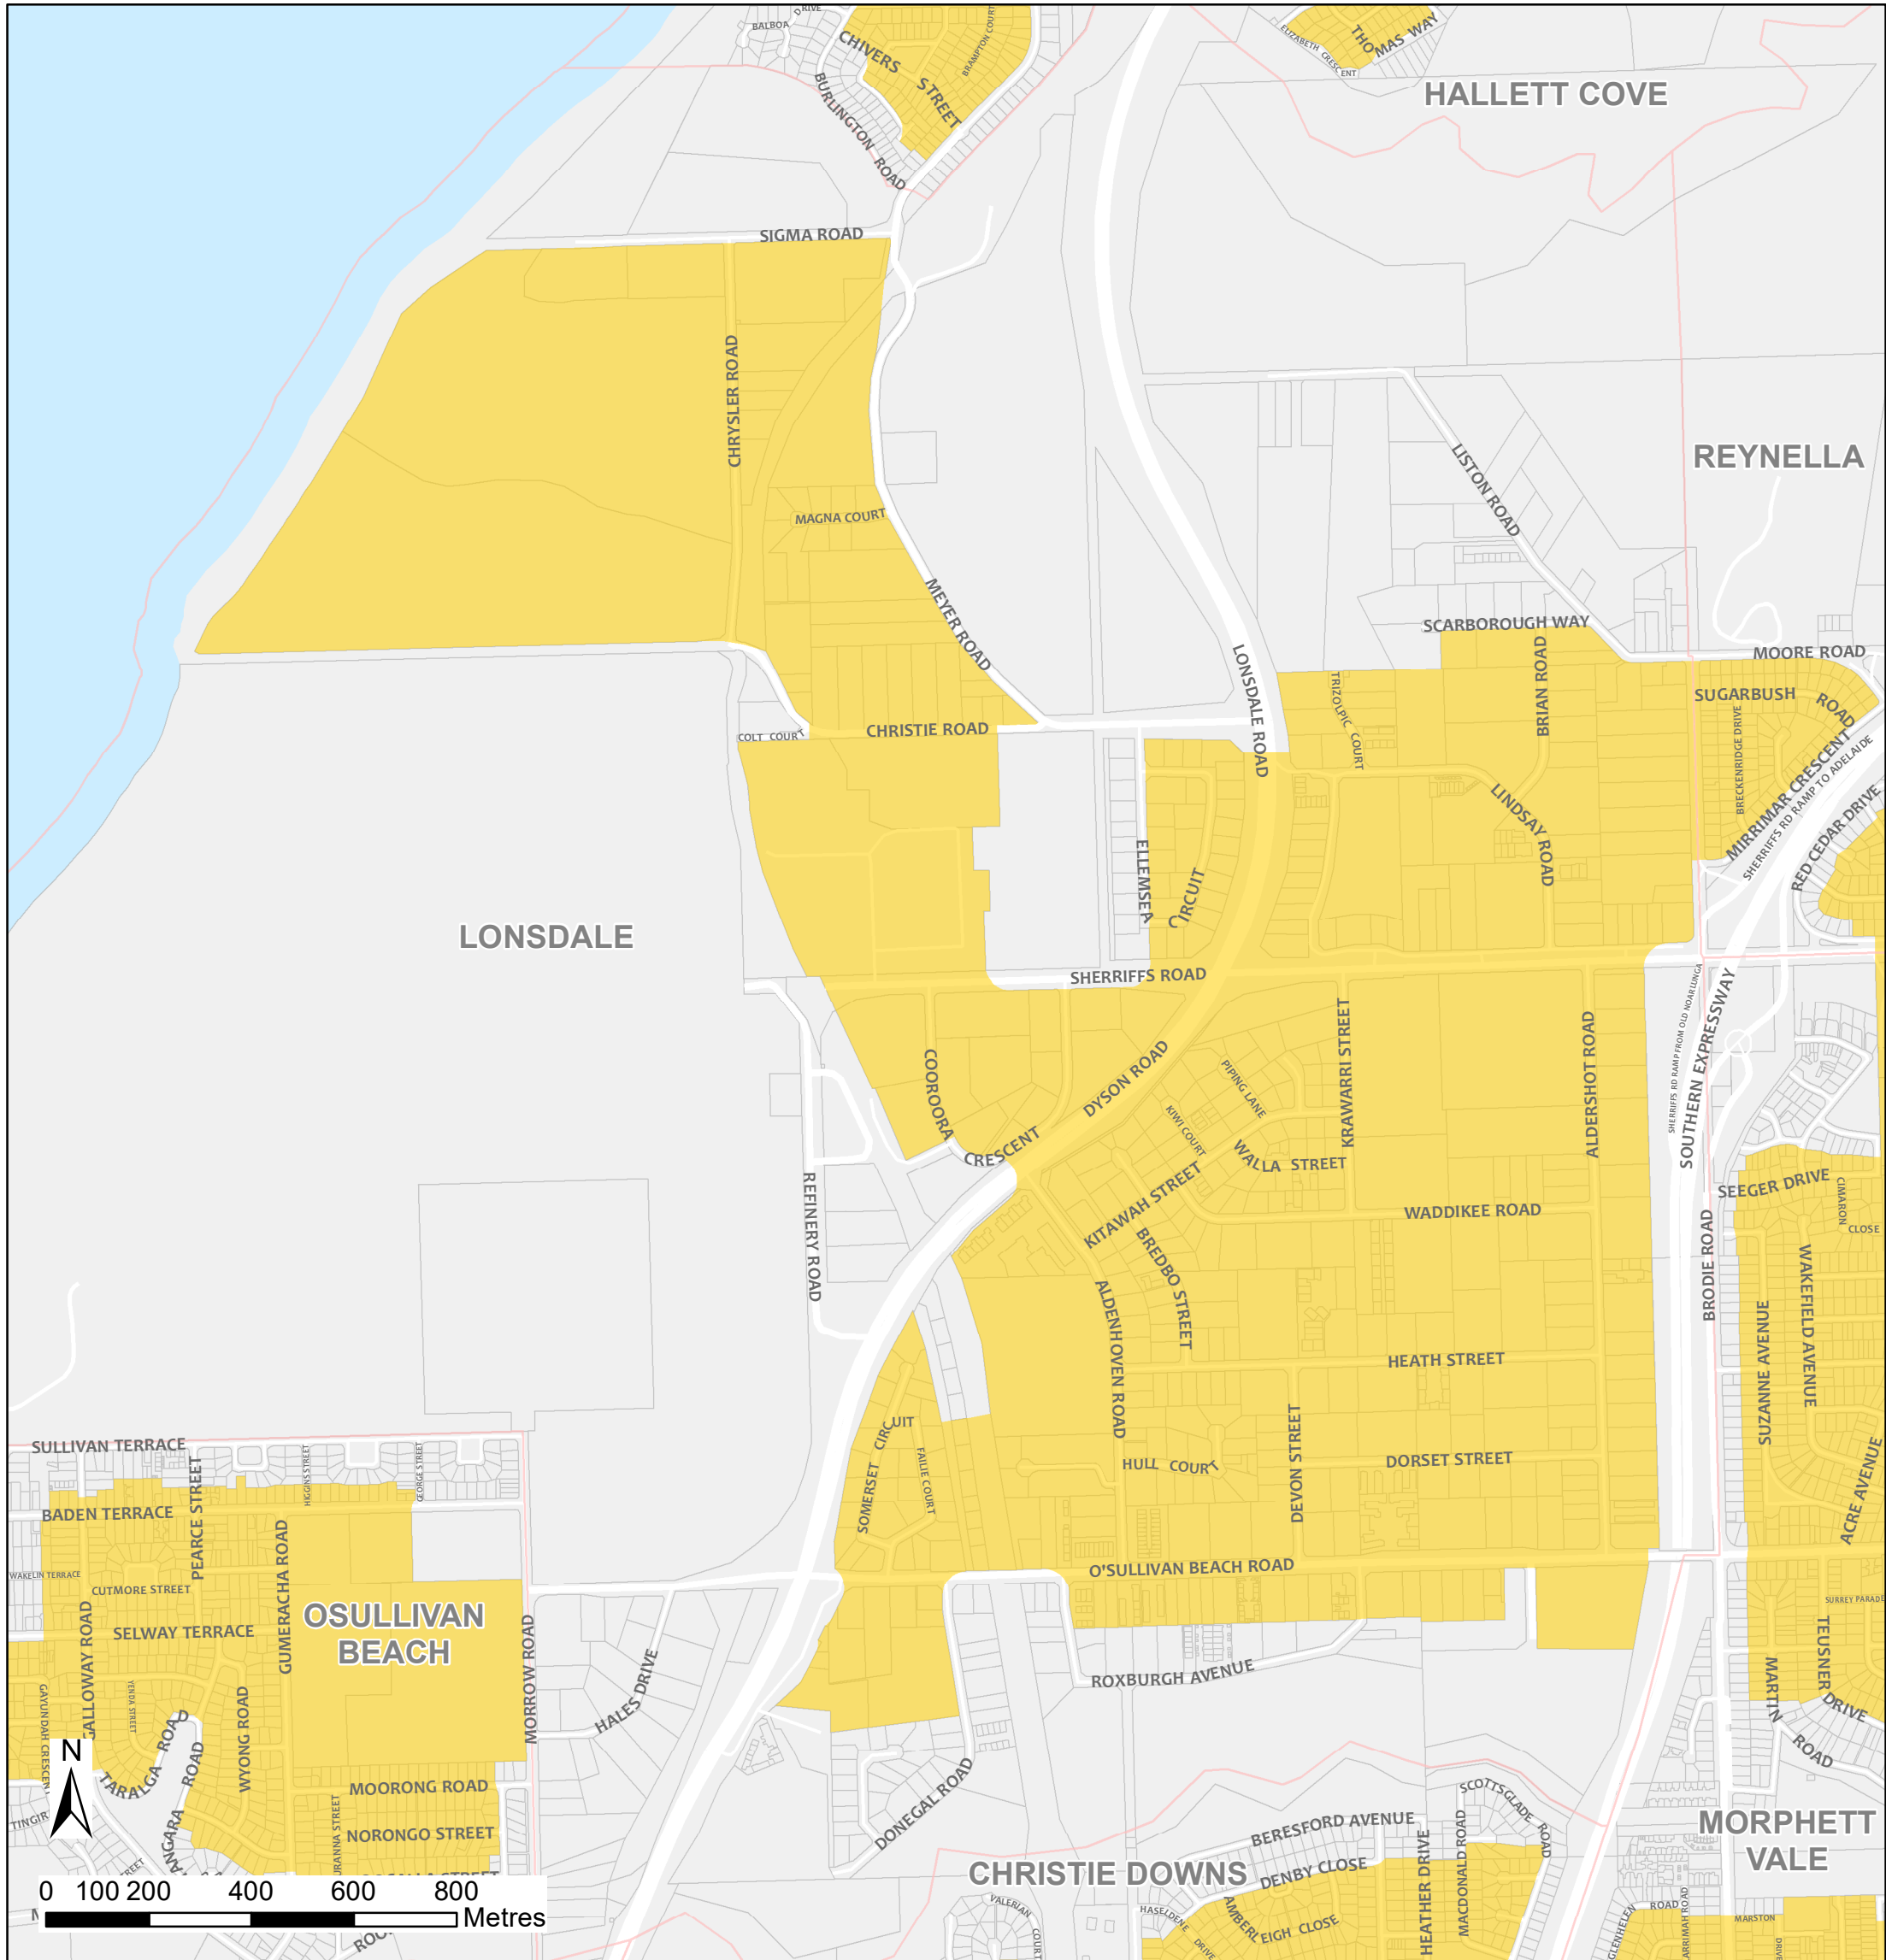

Lonsdale Bushfire Safer Place

Council: City of Onkaparinga

Fire Ban District: Adelaide Metropolitan

 Bushfire Safer Place  Suburb Boundary  Property Cadastre

This Bushfire Safer Place is considered to be relatively safe from fire due to its low levels of fuel. Although the CFS has taken every care and precaution in identifying this area it will be subjected to spark and ember attack in the event of a fire.

It is recommended that you identify several Bushfire Safer Places when creating your personal Bushfire Survival Plan. Templates for Bushfire Survival Plans are available from the CFS website.

Map produced: February 2018