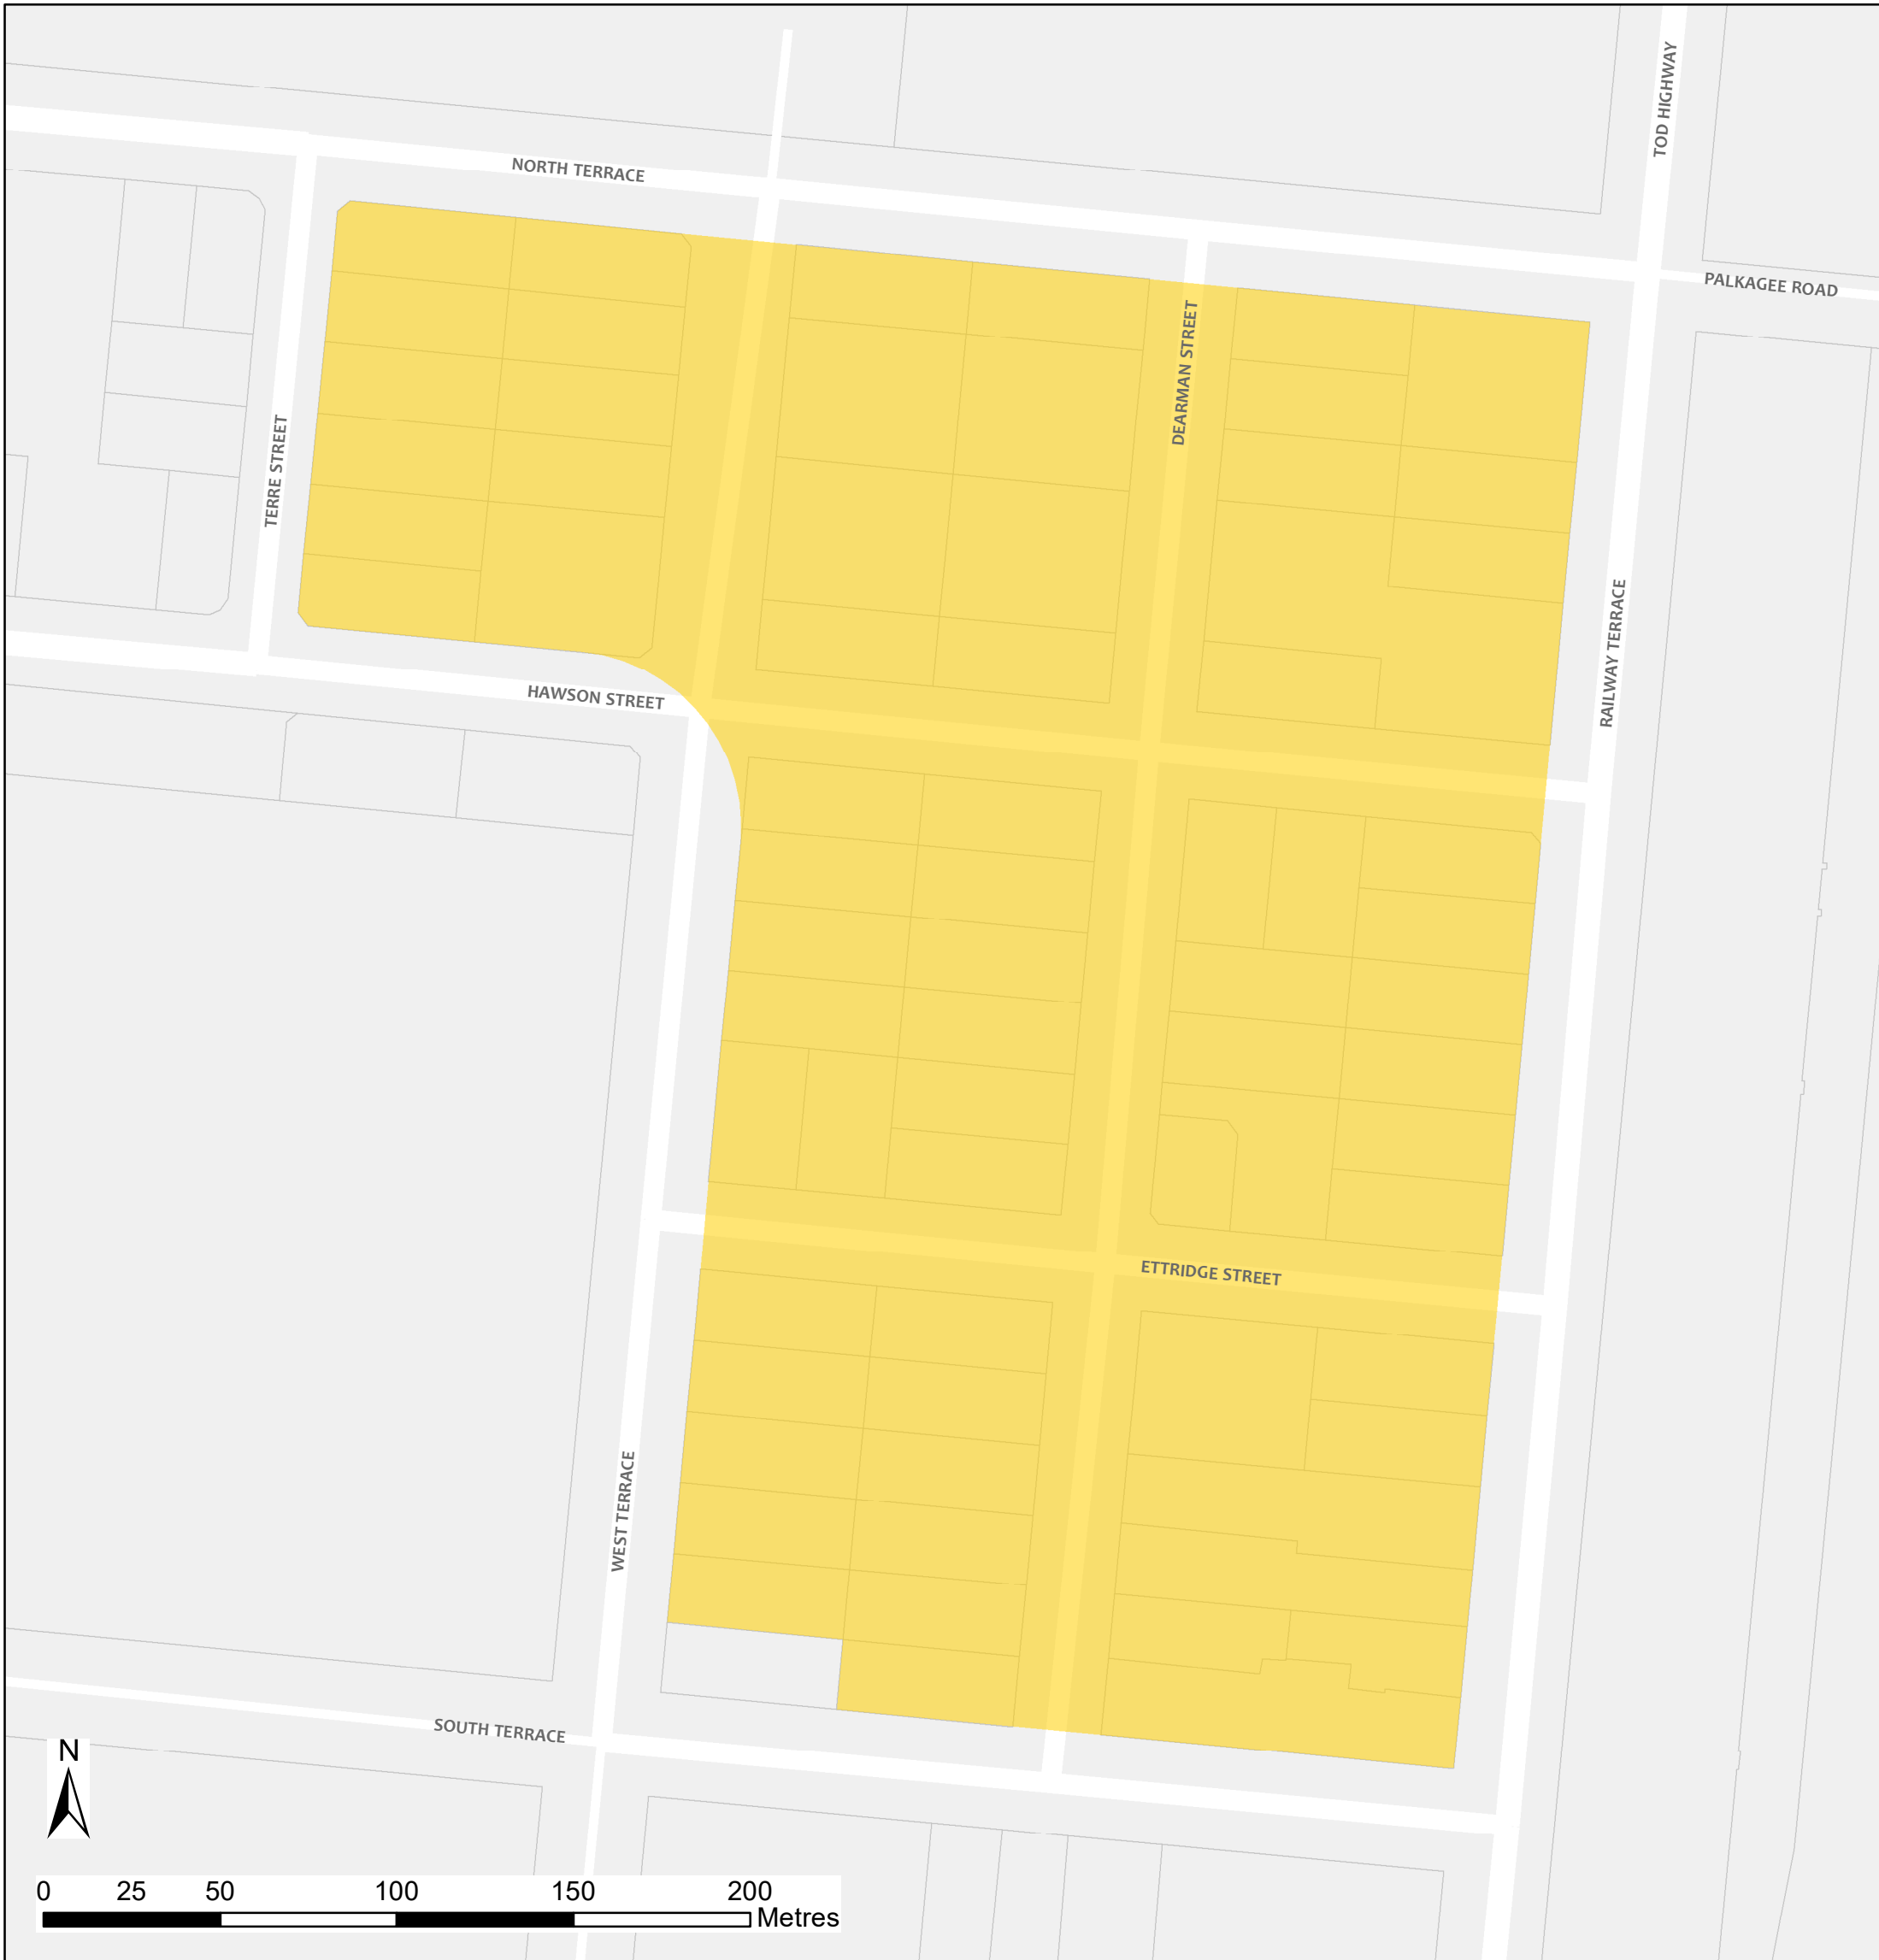

# Lock Bushfire Safer Place

Council: The District Council of Elliston  
Fire Ban District: West Coast

 Bushfire Safer Place  Property Cadastre

This Bushfire Safer Place is considered to be relatively safe from fire due to its low levels of fuel. Although the CFS has taken every care and precaution in identifying this area it will be subjected to spark and ember attack in the event of a fire.