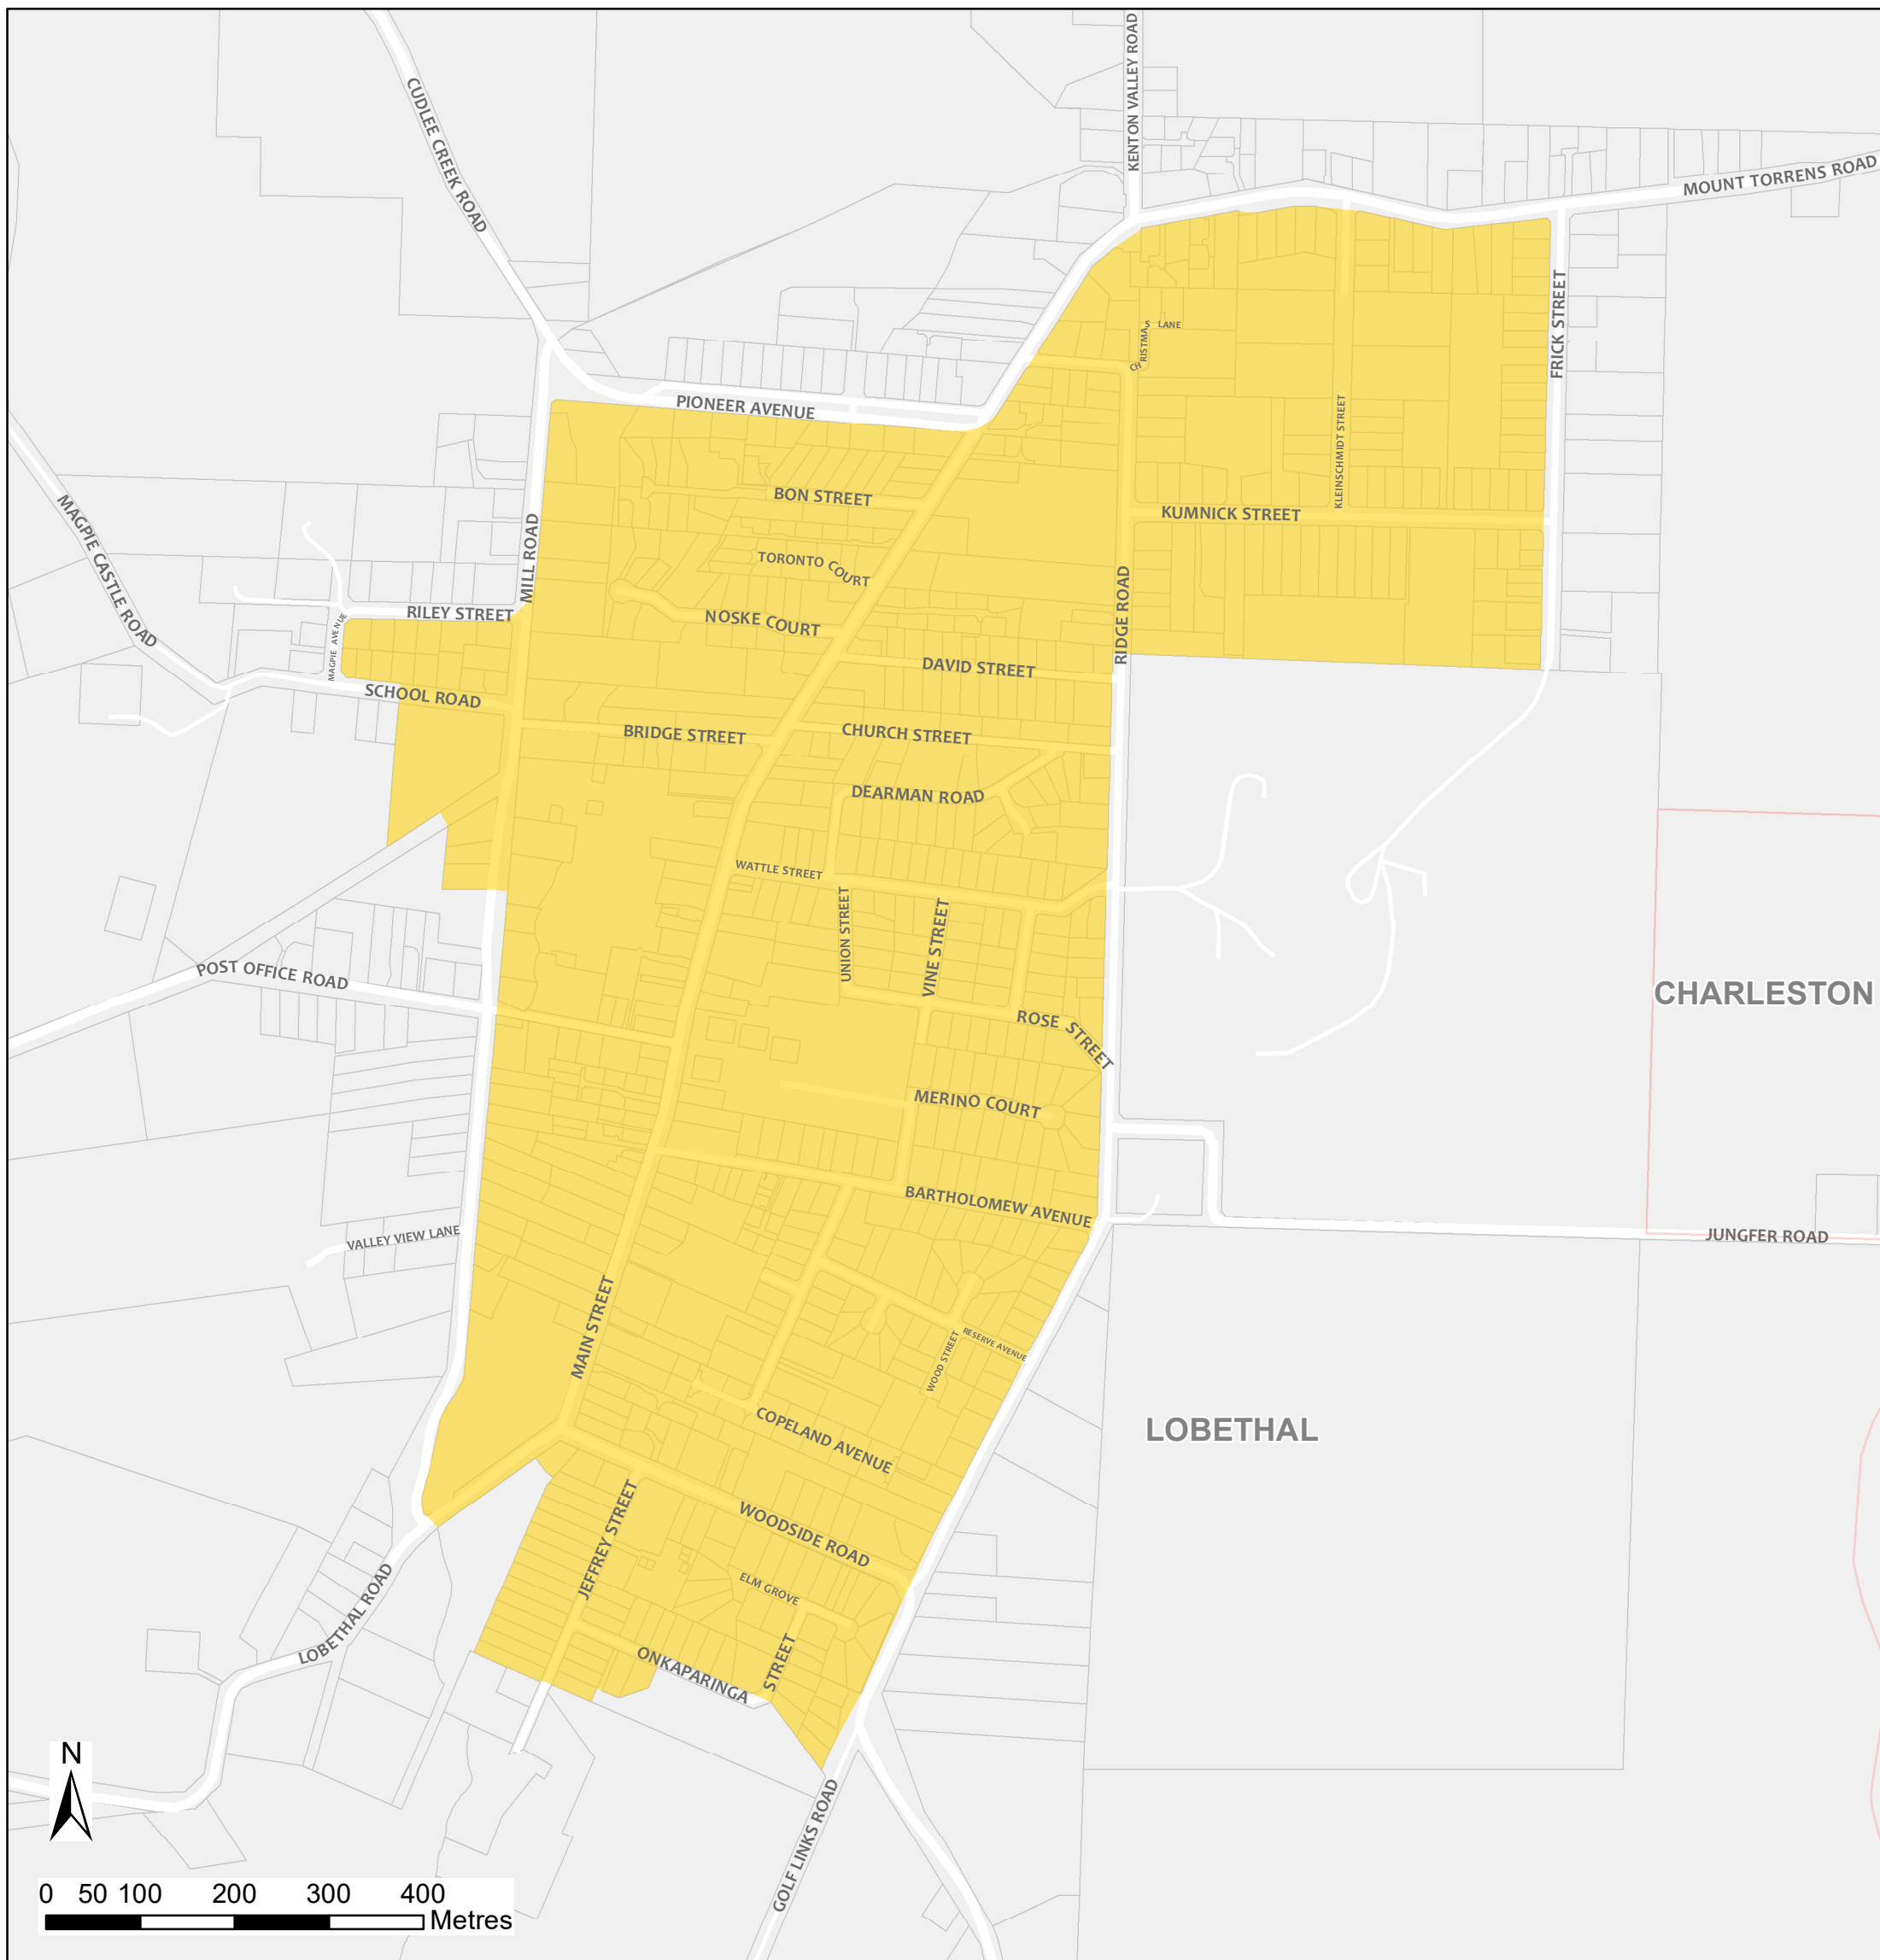

Lobethal Bushfire Safer Place

Council: Adelaide Hills Council
Fire Ban District: Mount Lofty Ranges

 Bushfire Safer Place  Suburb Boundary  Property Cadastre

This Bushfire Safer Place is considered to be relatively safe from fire due to its low levels of fuel. Although the CFS has taken every care and precaution in identifying this area it will be subjected to spark and ember attack in the event of a fire.

It is recommended that you identify several Bushfire Safer Places when creating your personal Bushfire Survival Plan. Templates for Bushfire Survival Plans are available from the CFS website.

Map produced: February 2018