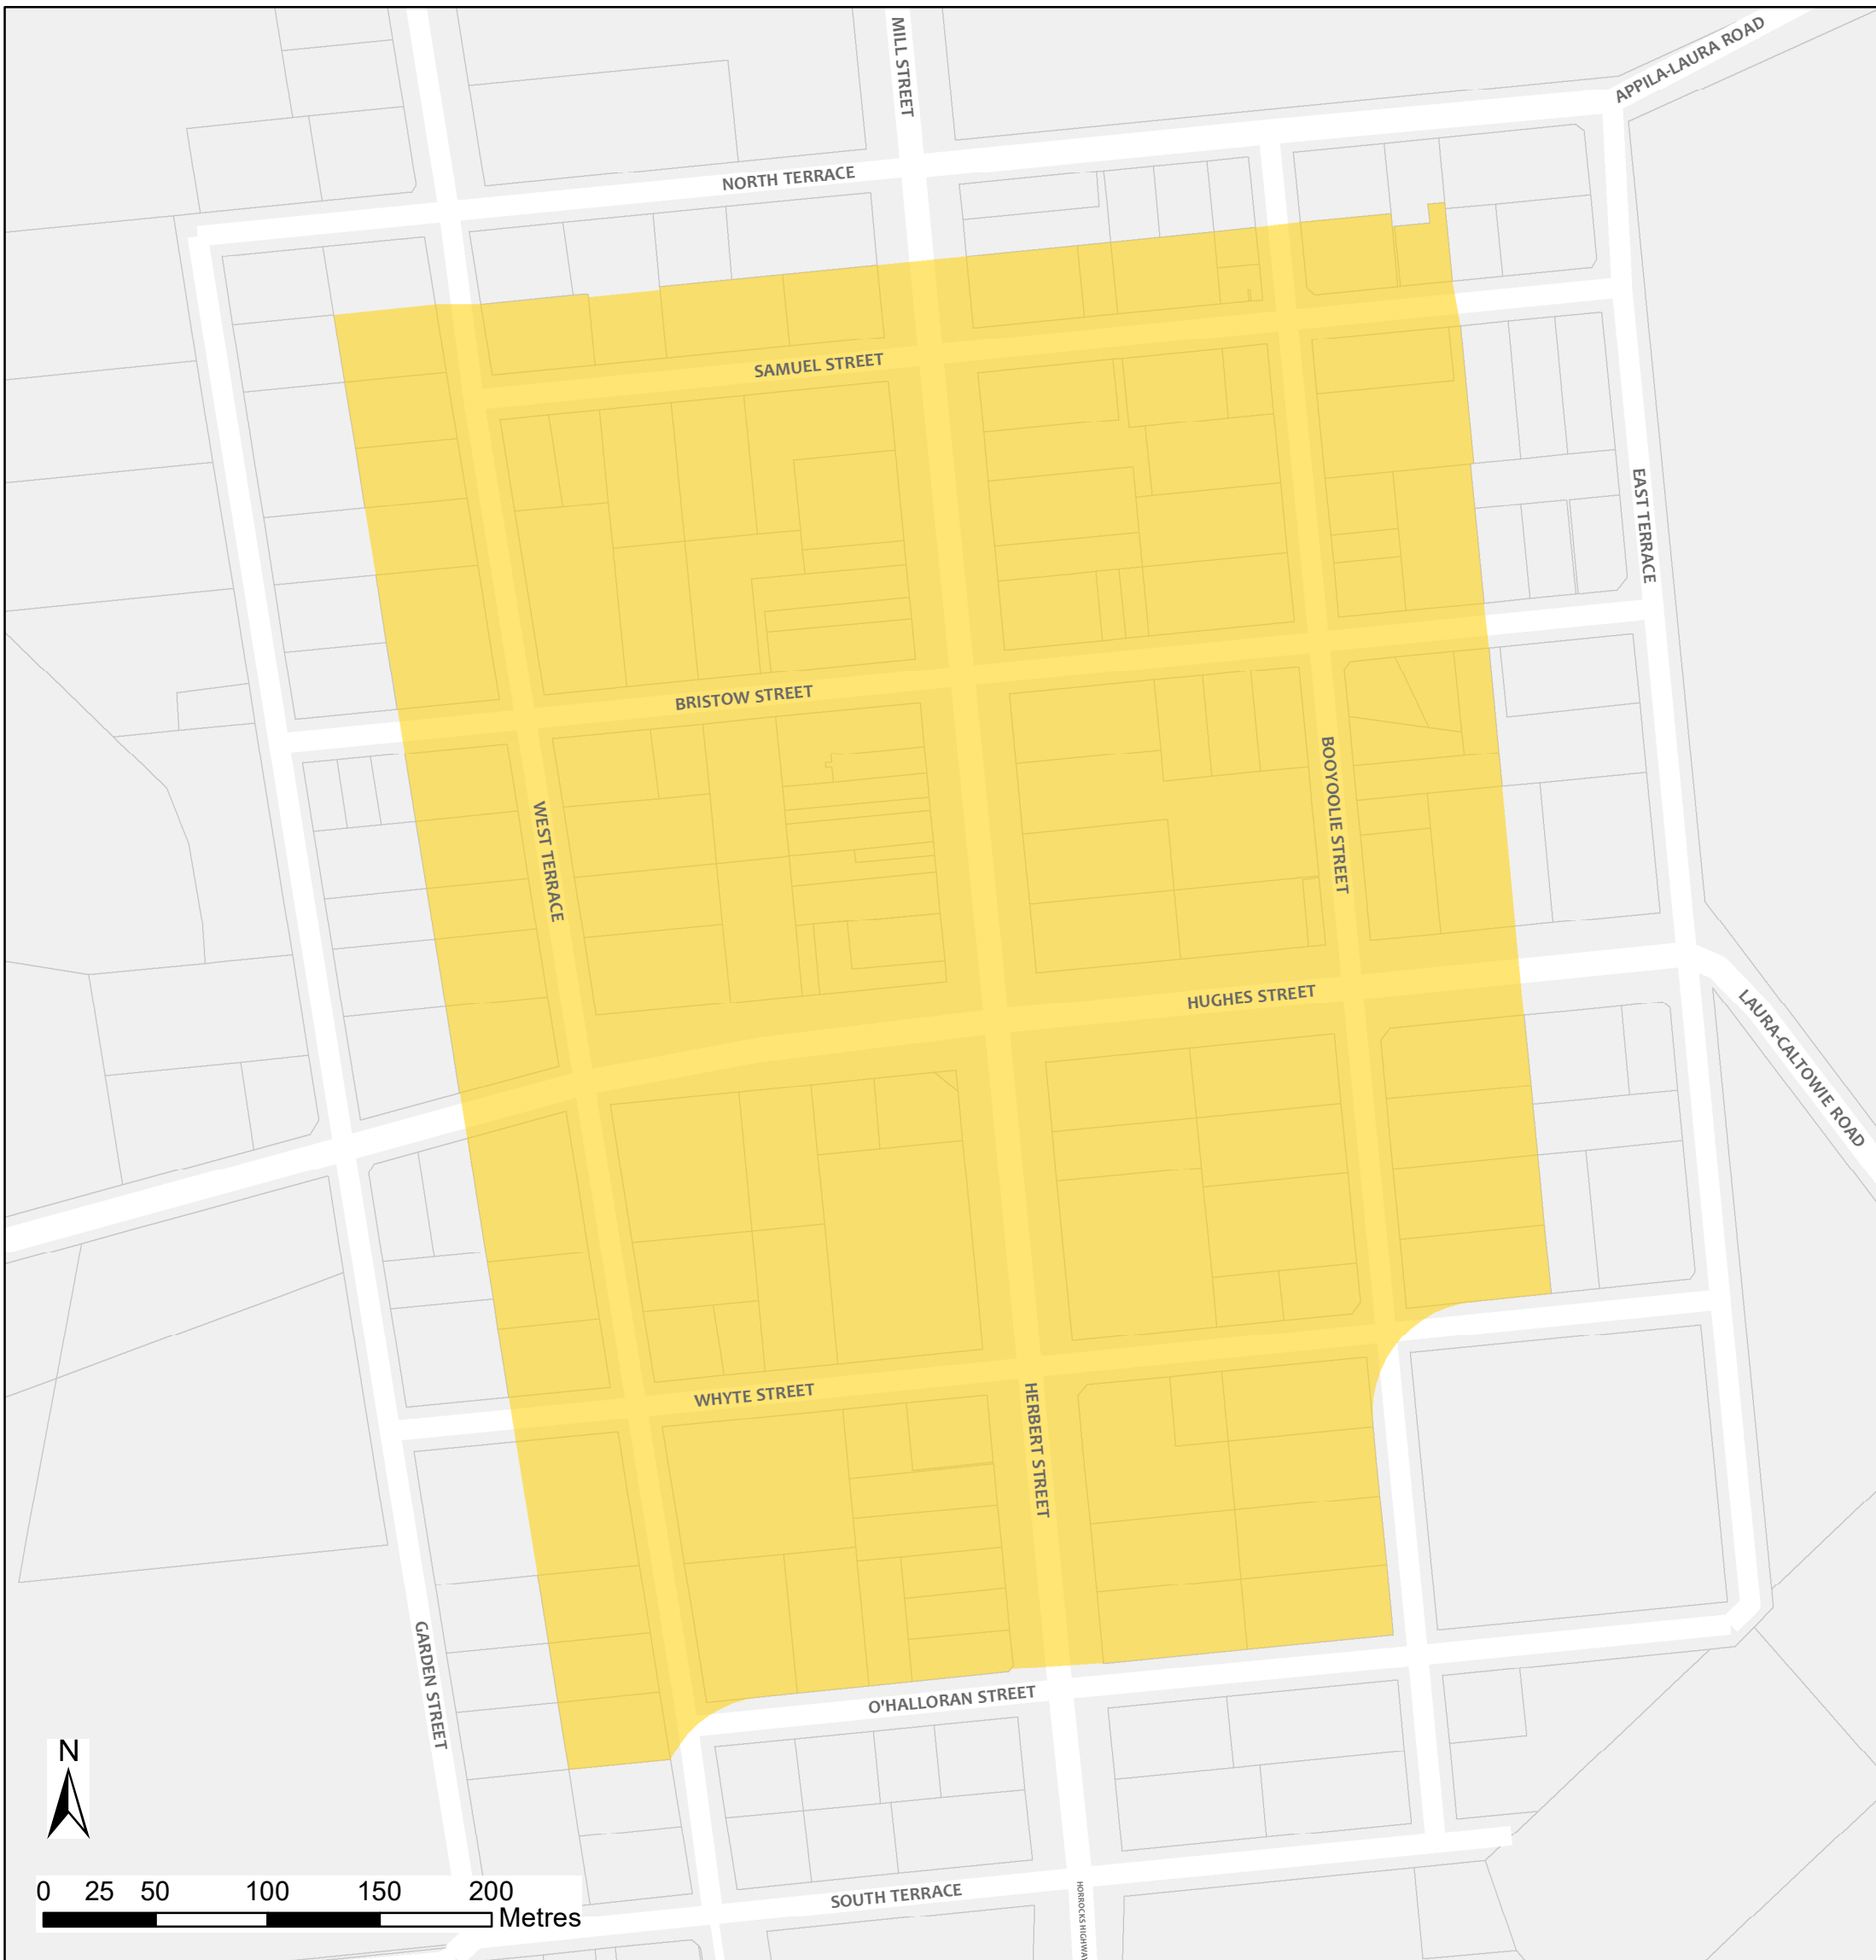

Laura Bushfire Safer Place

Council: Northern Areas Council
Fire Ban District: Mid North

Bushfire Safer Place Property Cadastre

This Bushfire Safer Place is considered to be relatively safe from fire due to its low levels of fuel. Although the CFS has taken every care and precaution in identifying this area it will be subjected to spark and ember attack in the event of a fire.

It is recommended that you identify several Bushfire Safer Places when creating your personal Bushfire Survival Plan. Templates for Bushfire Survival Plans are available from the CFS website.

Map produced: February 2018