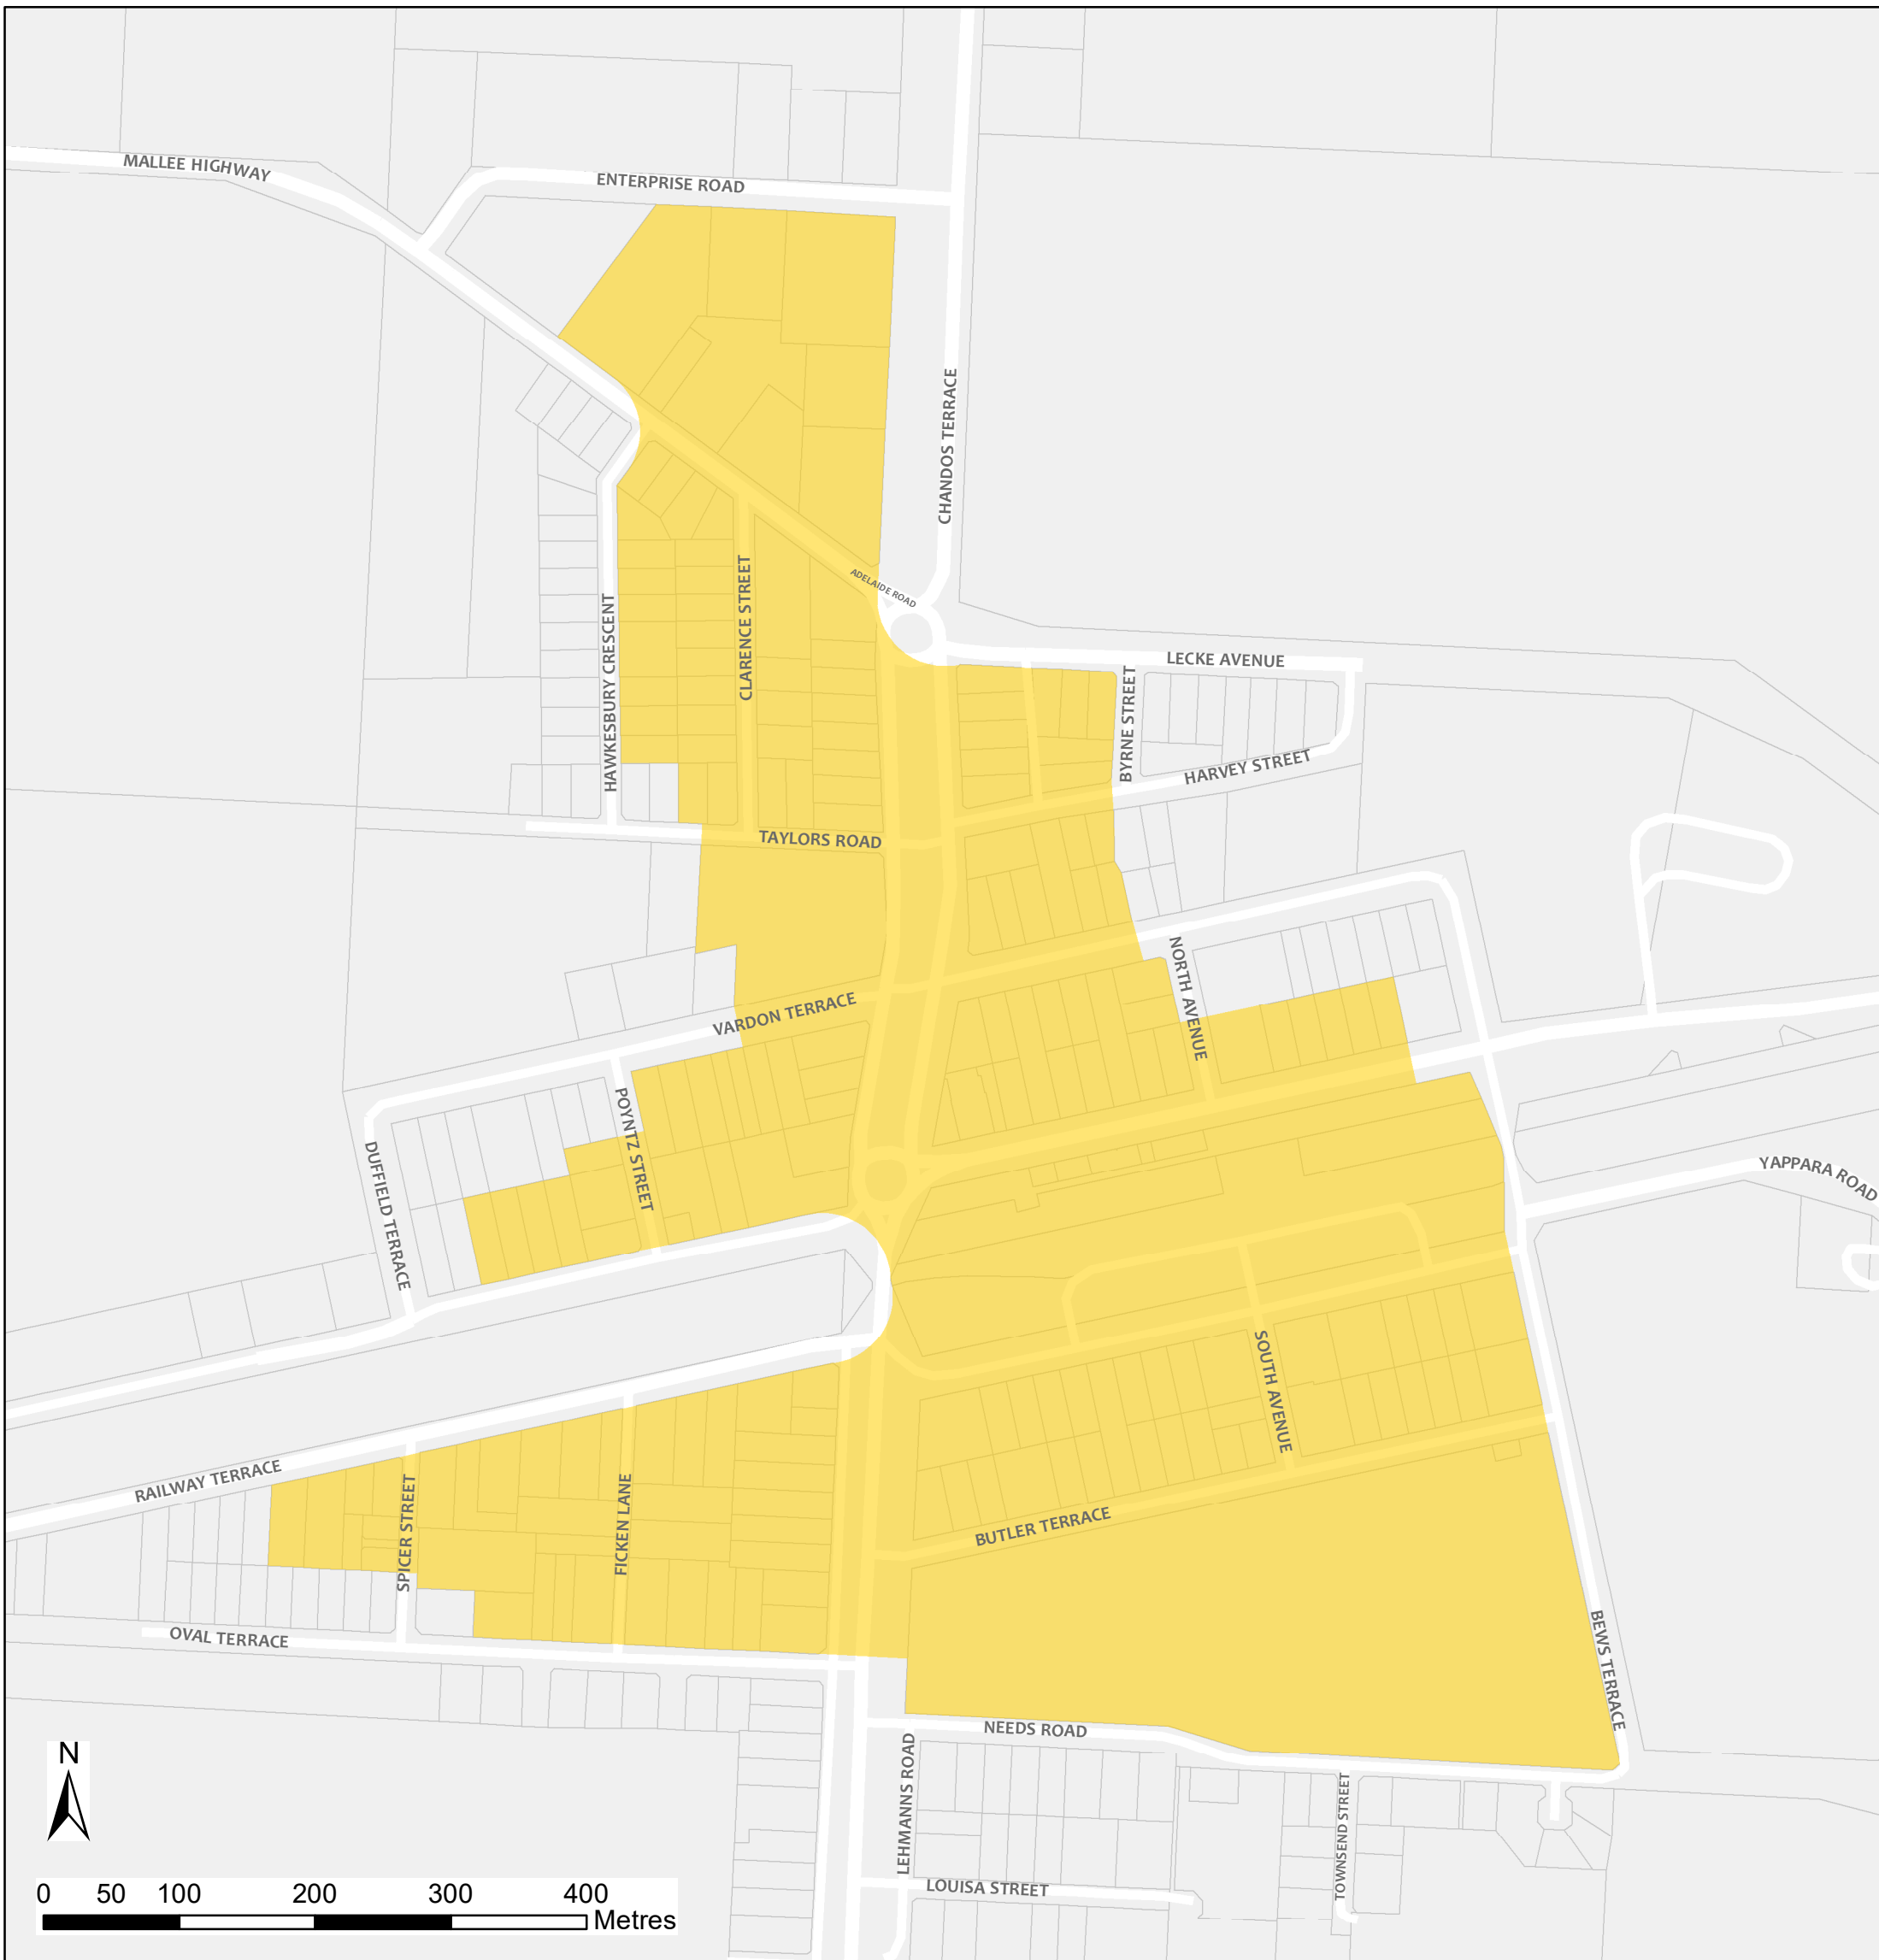

Lameroo Bushfire Safer Place

Council: Southern Mallee District Council
Fire Ban District: Murraylands

 Bushfire Safer Place  Property Cadastre

This Bushfire Safer Place is considered to be relatively safe from fire due to its low levels of fuel. Although the CFS has taken every care and precaution in identifying this area it will be subjected to spark and ember attack in the event of a fire.

It is recommended that you identify several Bushfire Safer Places when creating your personal Bushfire Survival Plan. Templates for Bushfire Survival Plans are available from the CFS website.

Map produced: February 2018