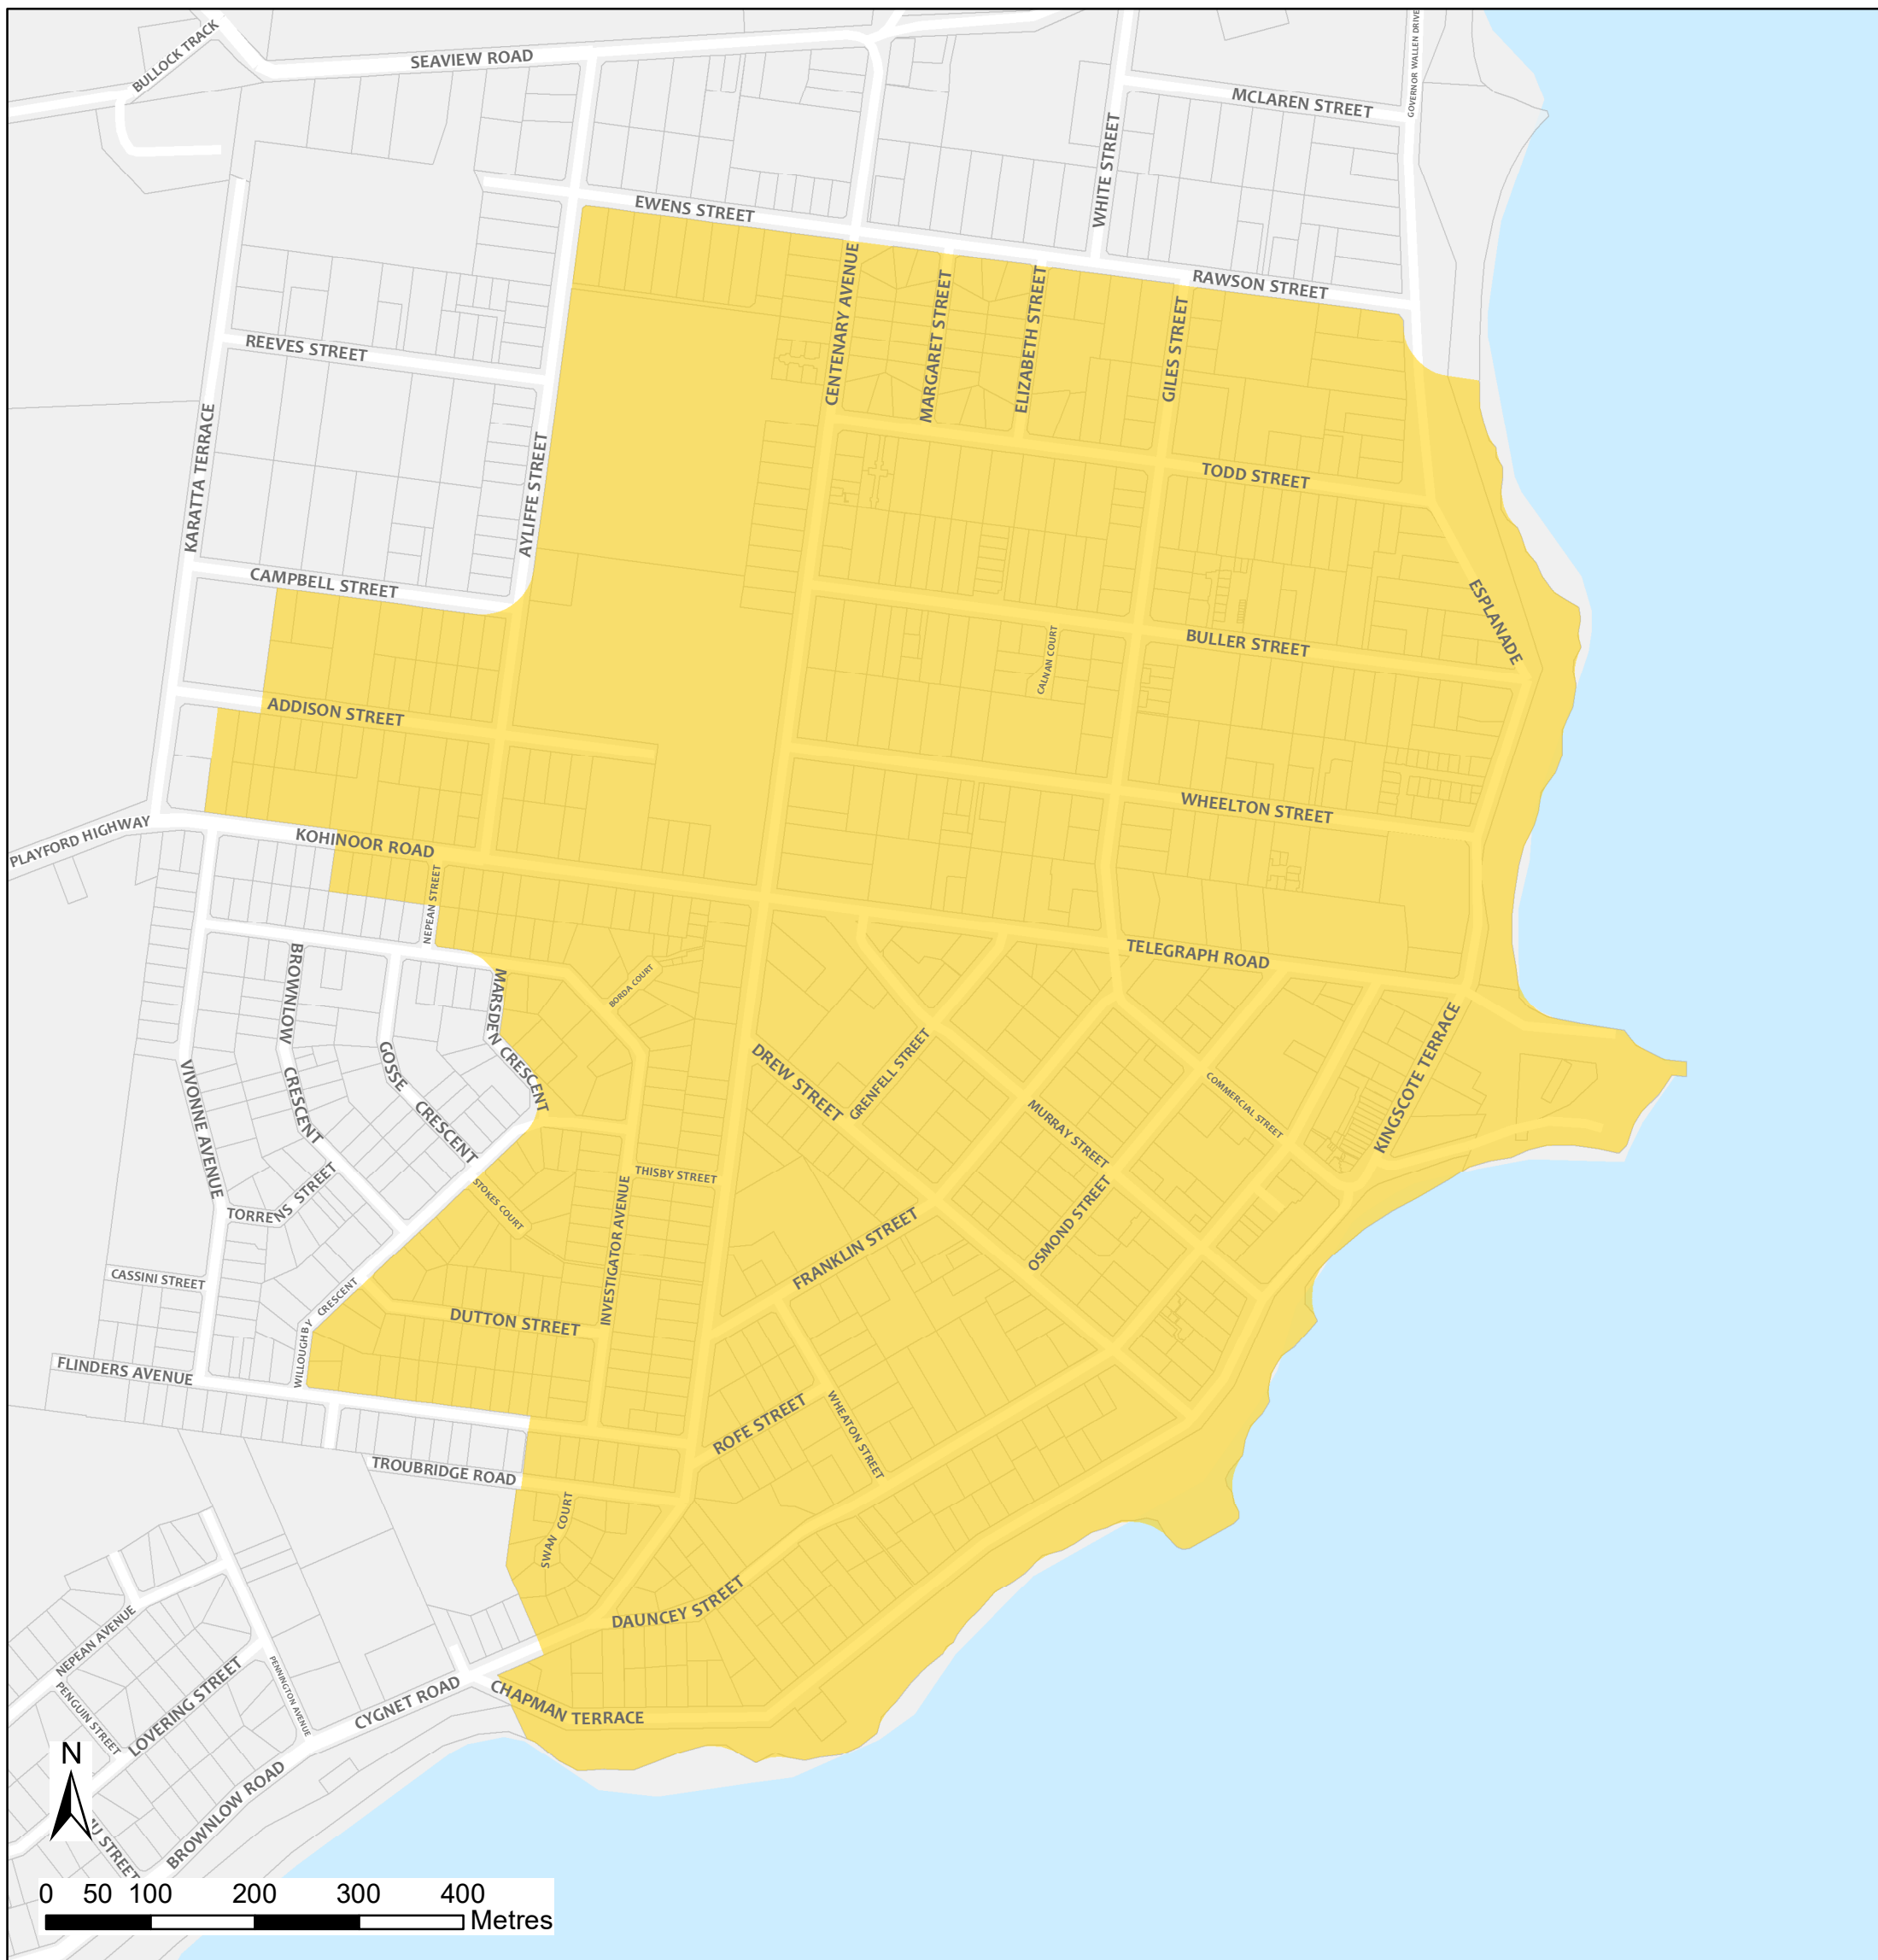

Kingscote Bushfire Safer Place

Council: Kangaroo Island Council
Fire Ban District: Kangaroo Island

 Bushfire Safer Place  Property Cadastre

This Bushfire Safer Place is considered to be relatively safe from fire due to its low levels of fuel. Although the CFS has taken every care and precaution in identifying this area it will be subjected to spark and ember attack in the event of a fire.

It is recommended that you identify several Bushfire Safer Places when creating your personal Bushfire Survival Plan. Templates for Bushfire Survival Plans are available from the CFS website.

Map produced: February 2018