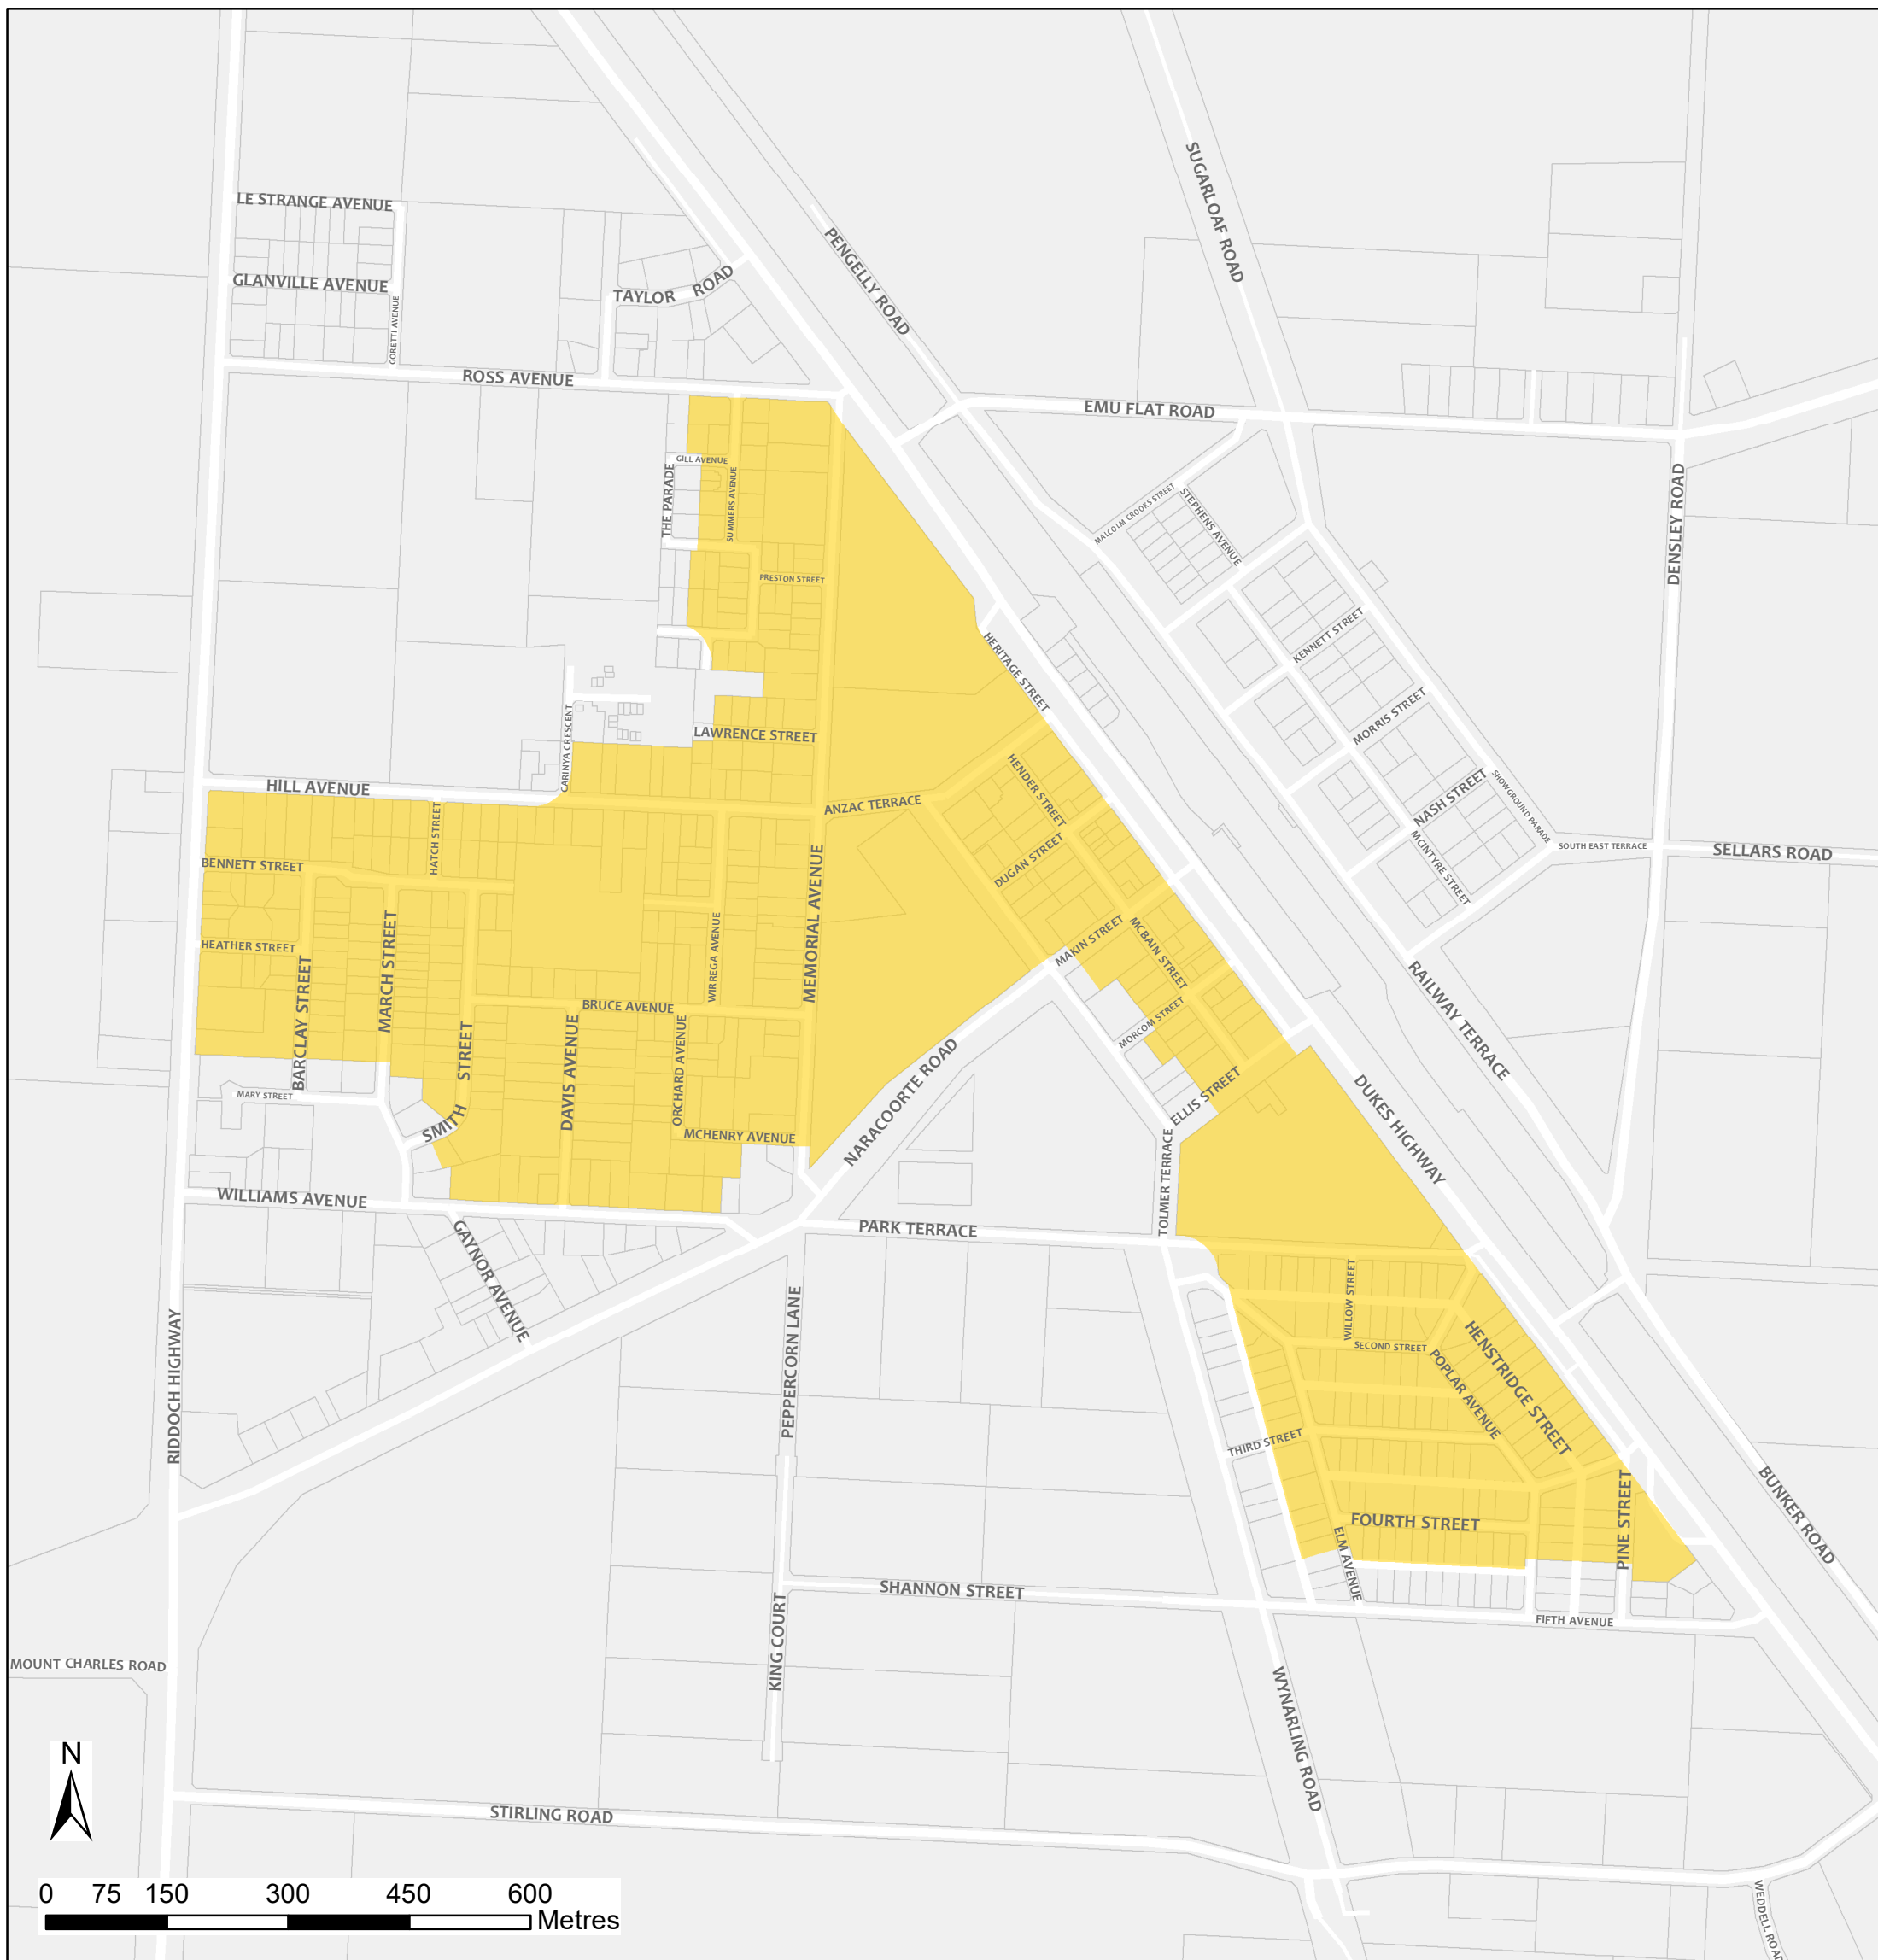

# Keith Bushfire Safer Place

Council: Tatiara District Council

Fire Ban District: Upper South East

 Bushfire Safer Place  Property Cadastre

This Bushfire Safer Place is considered to be relatively safe from fire due to its low levels of fuel. Although the CFS has taken every care and precaution in identifying this area it will be subjected to spark and ember attack in the event of a fire.

It is recommended that you identify several Bushfire Safer Places when creating your personal Bushfire Survival Plan. Templates for Bushfire Survival Plans are available from the CFS website.

Map produced: February 2018