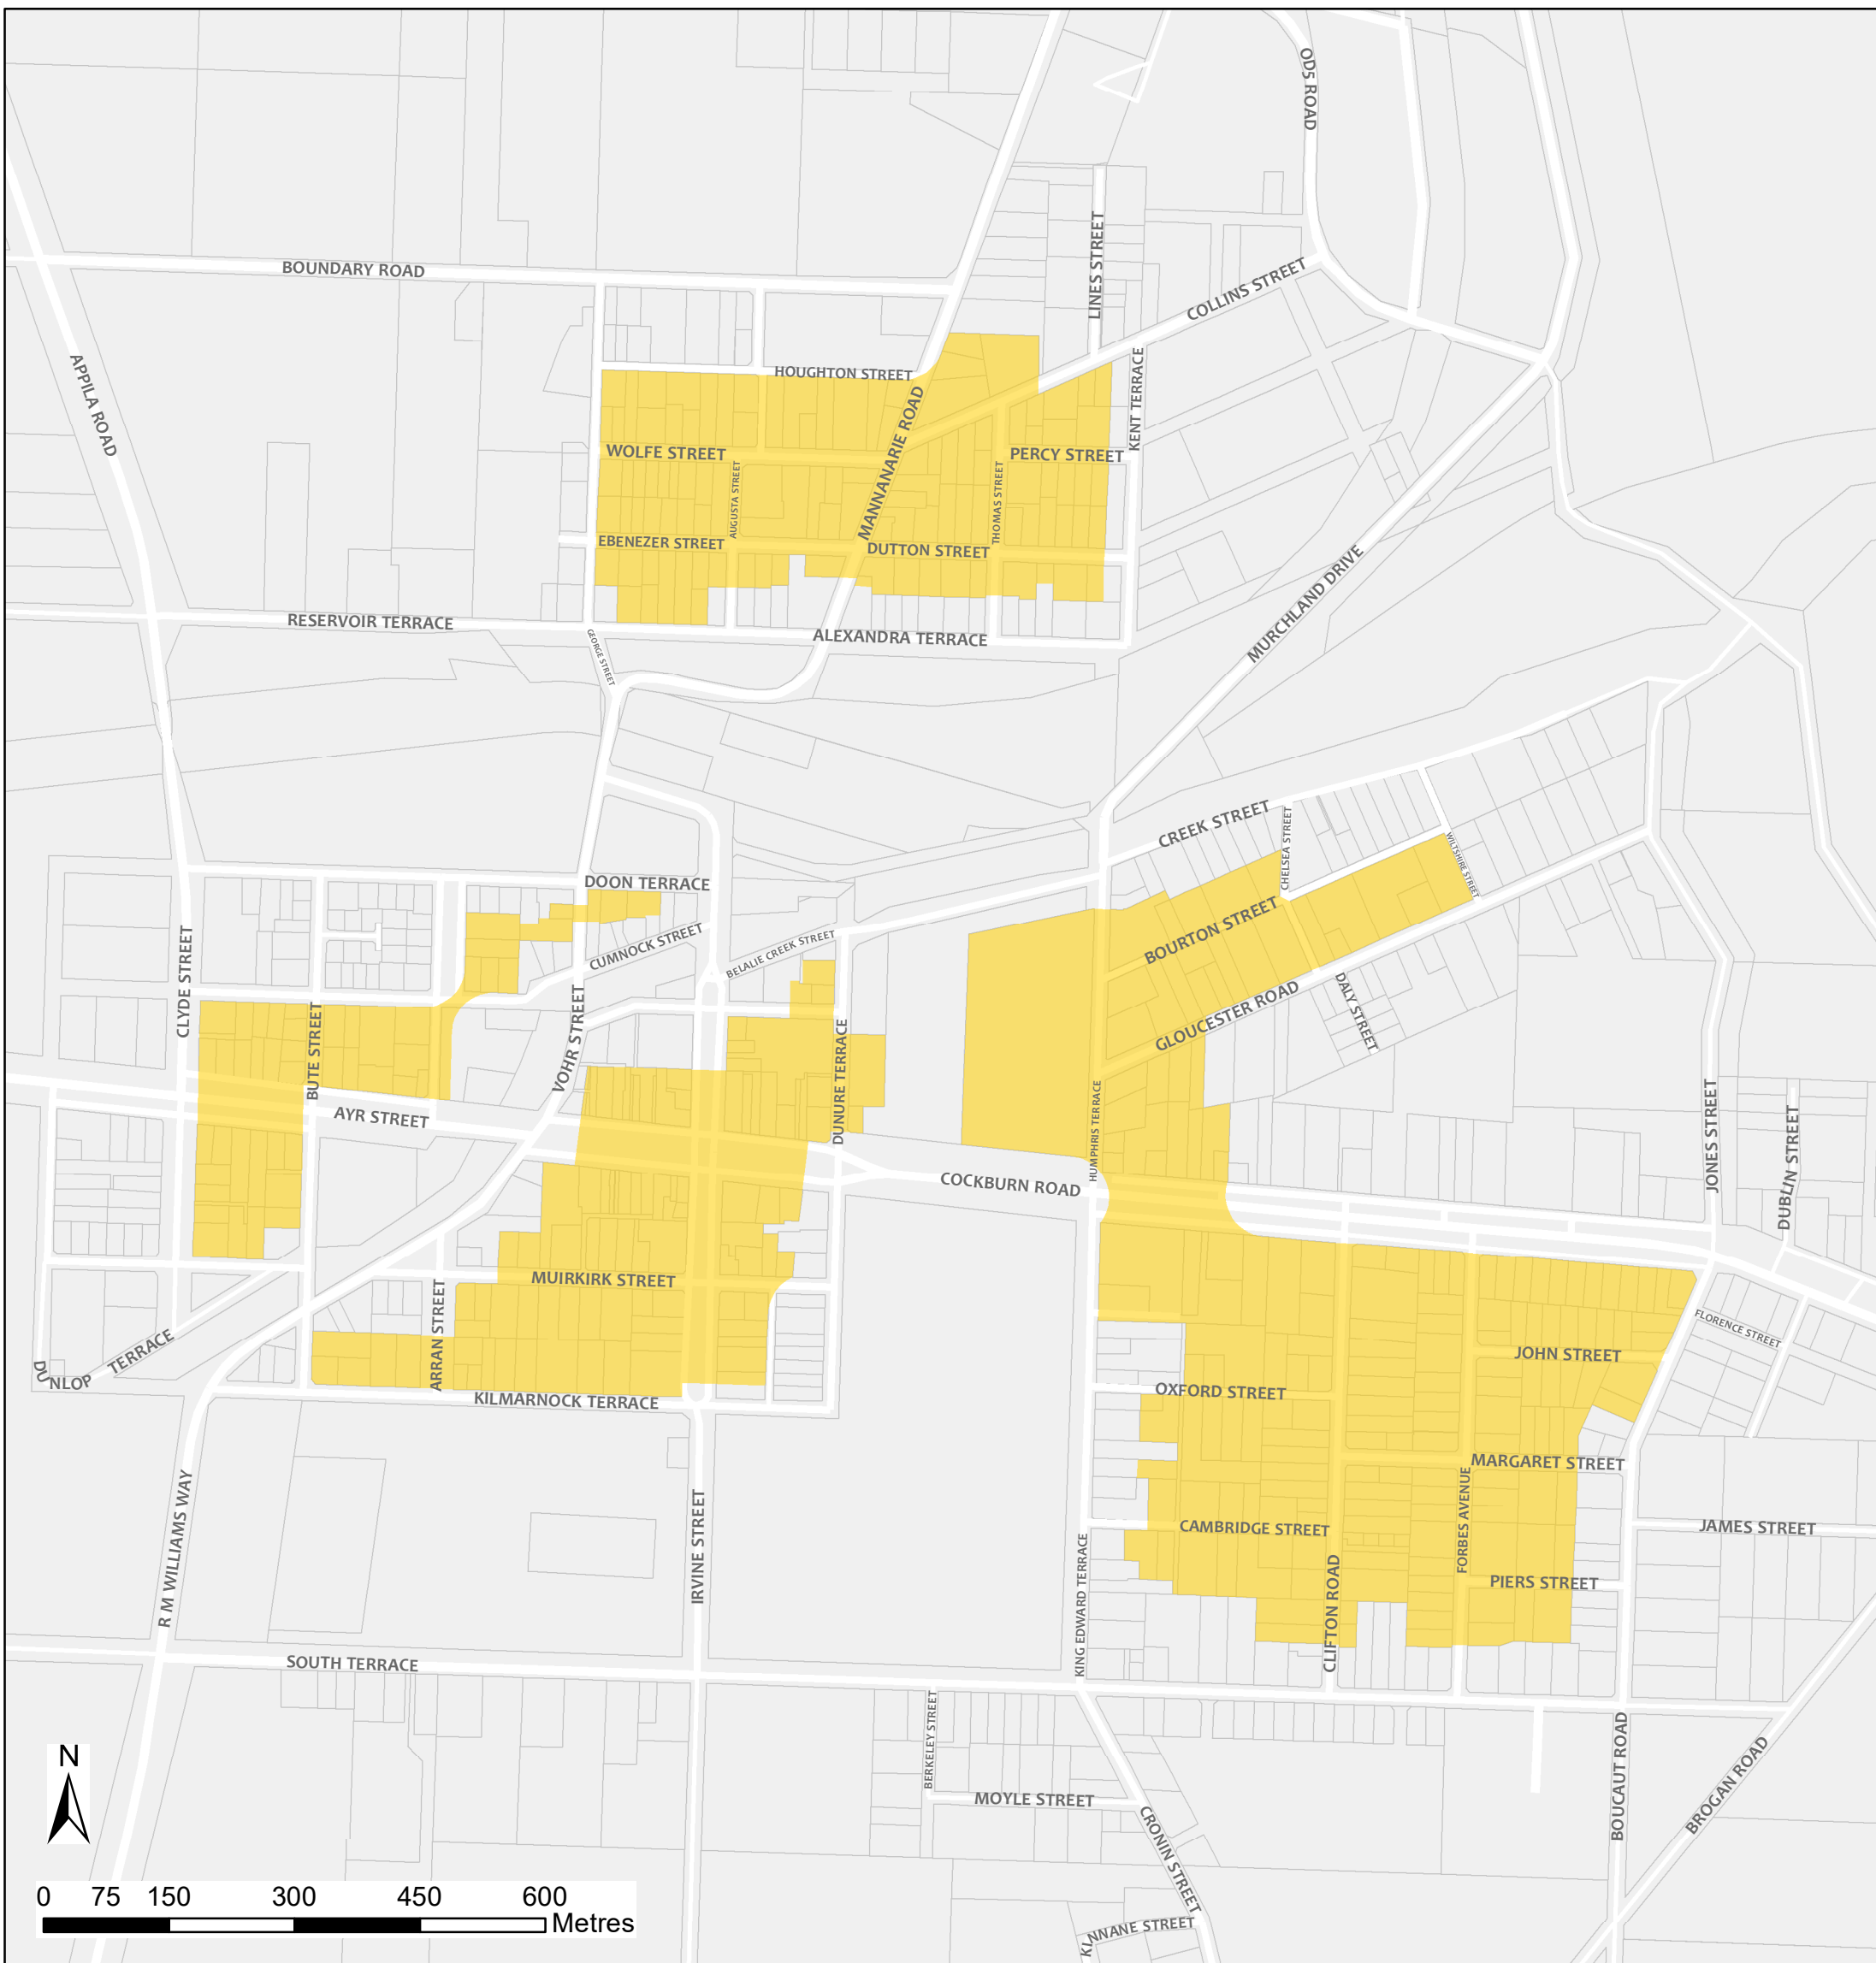

Jamestown Bushfire Safer Place

Council: Northern Areas Council
Fire Ban District: Mid North

 Bushfire Safer Place  Property Cadastre

This Bushfire Safer Place is considered to be relatively safe from fire due to its low levels of fuel. Although the CFS has taken every care and precaution in identifying this area it will be subjected to spark and ember attack in the event of a fire.

It is recommended that you identify several Bushfire Safer Places when creating your personal Bushfire Survival Plan. Templates for Bushfire Survival Plans are available from the CFS website.

Map produced: February 2018