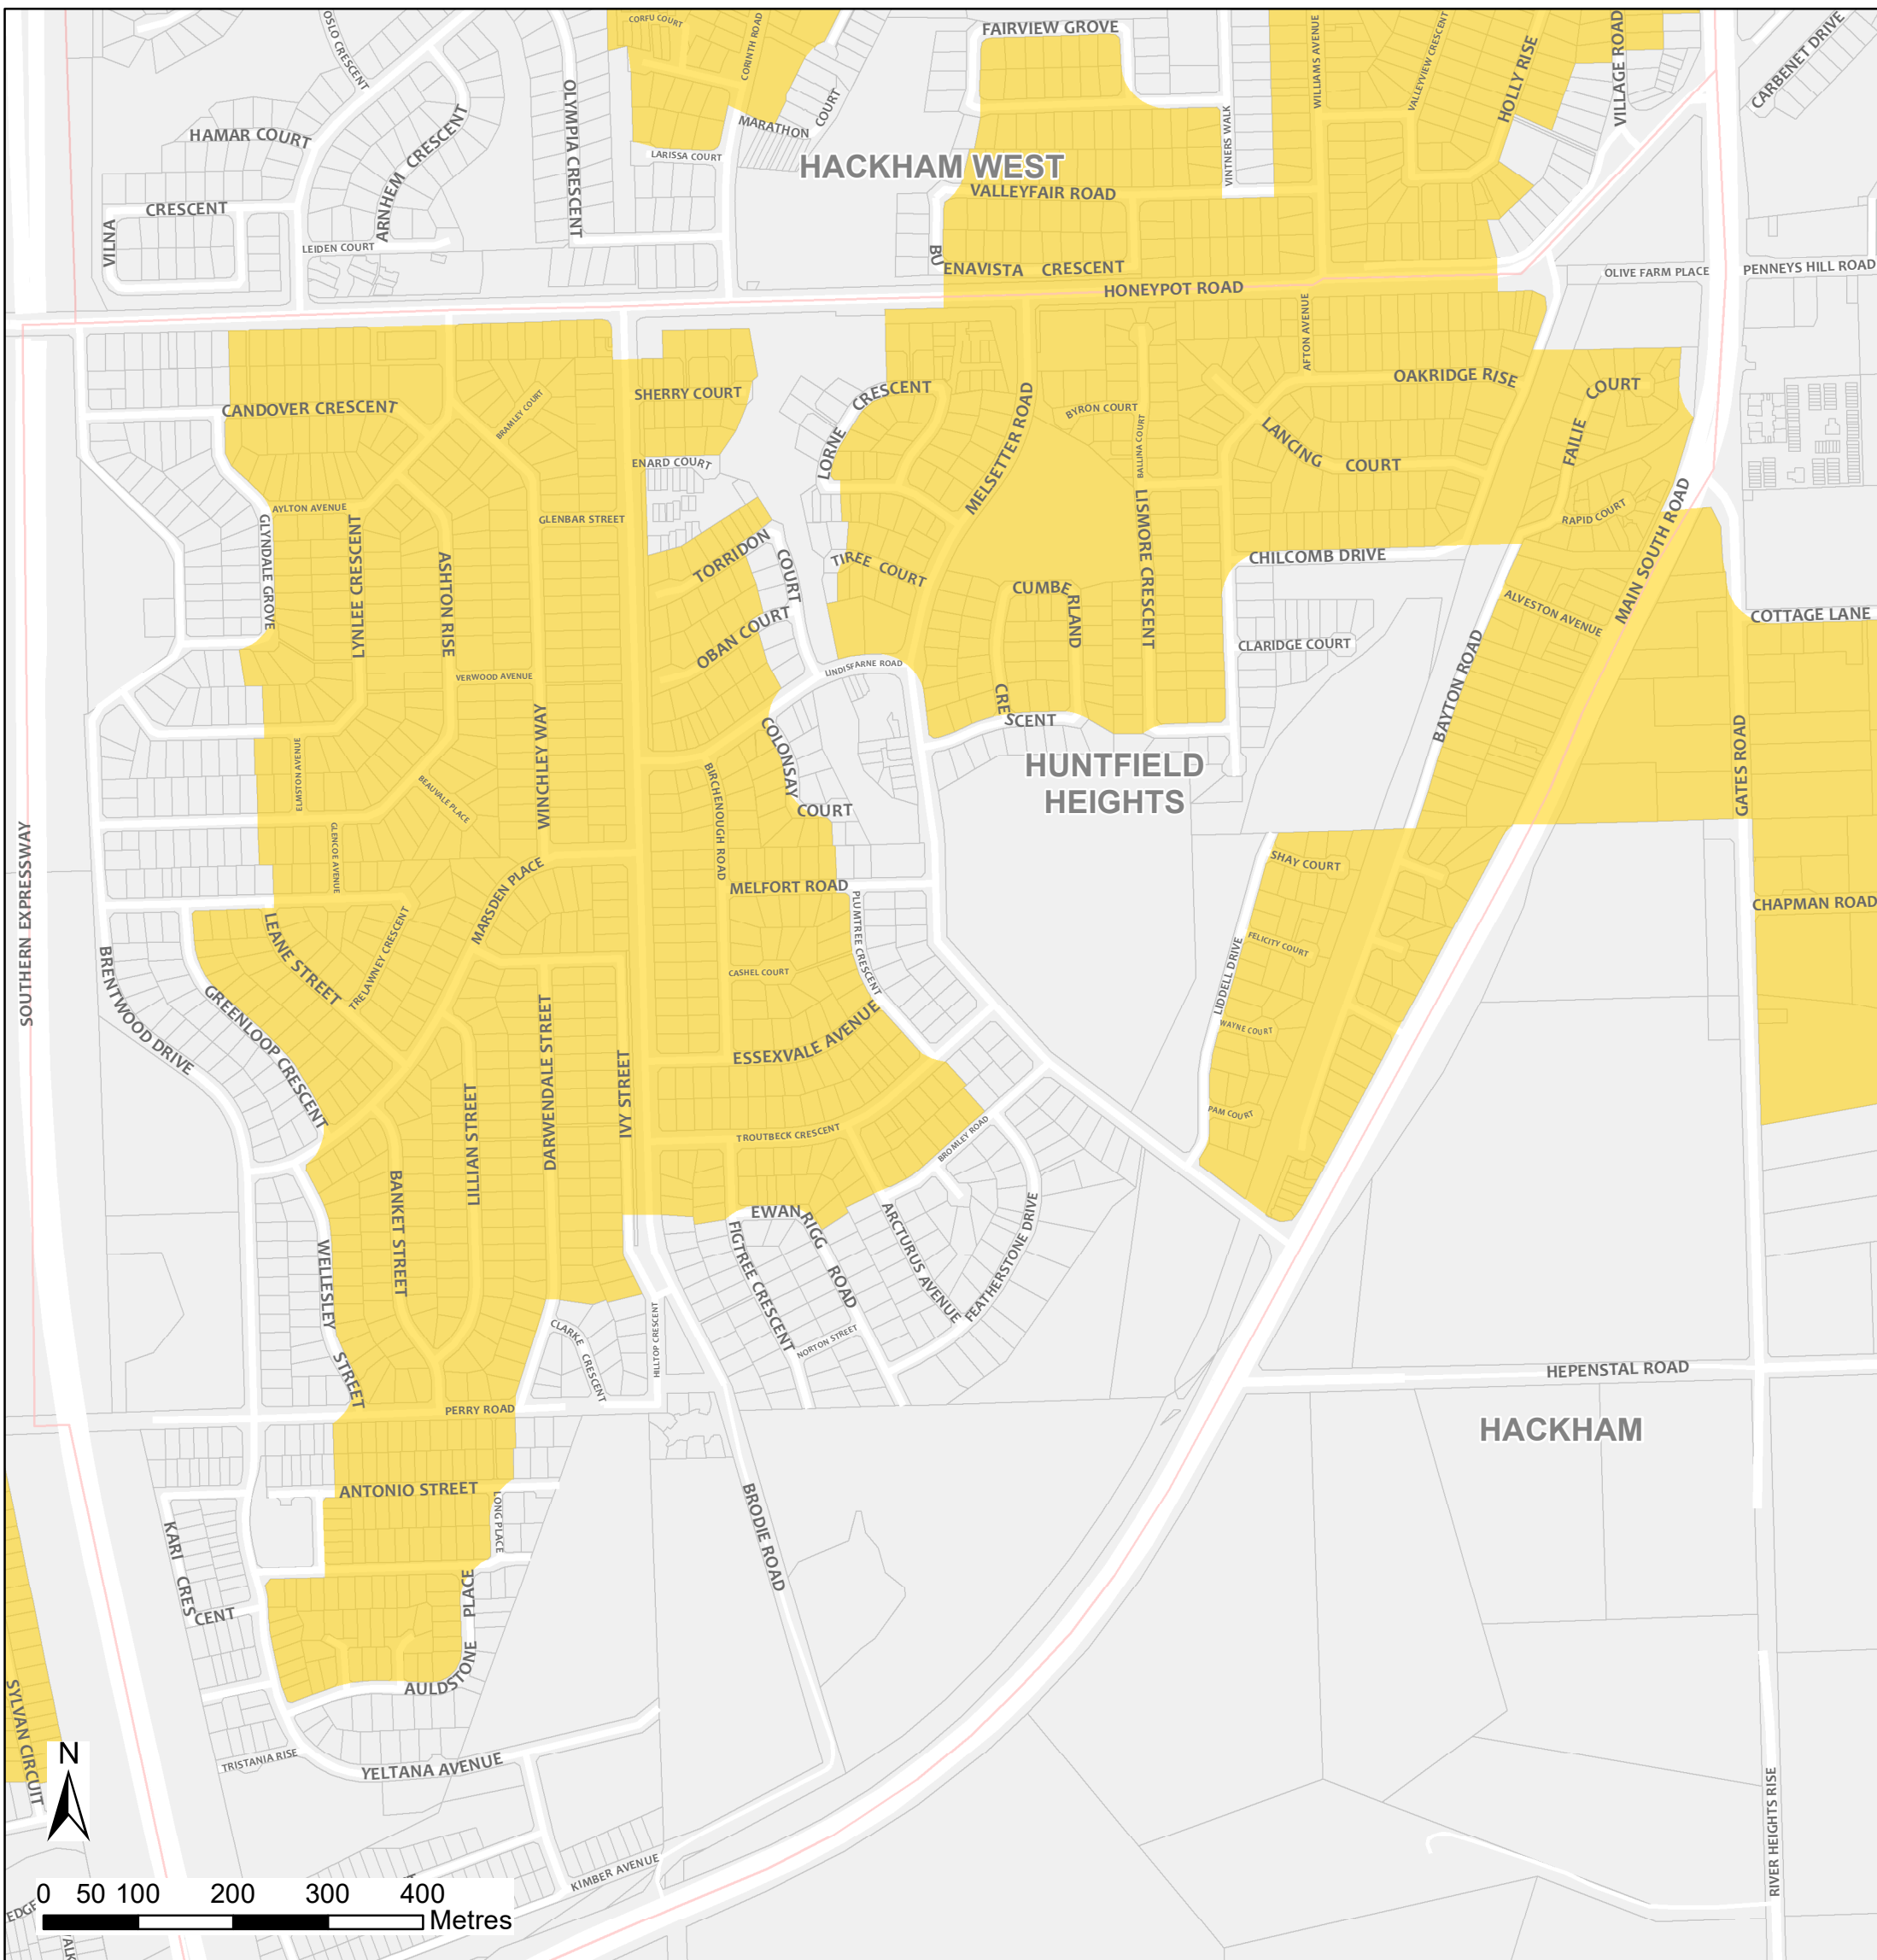

Huntfield Heights Bushfire Safer Place

Council: City of Onkaparinga

Fire Ban District: Adelaide Metropolitan

 Bushfire Safer Place  Suburb Boundary  Property Cadastre

This Bushfire Safer Place is considered to be relatively safe from fire due to its low levels of fuel. Although the CFS has taken every care and precaution in identifying this area it will be subjected to spark and ember attack in the event of a fire.

It is recommended that you identify several Bushfire Safer Places when creating your personal Bushfire Survival Plan. Templates for Bushfire Survival Plans are available from the CFS website.

Map produced: February 2018