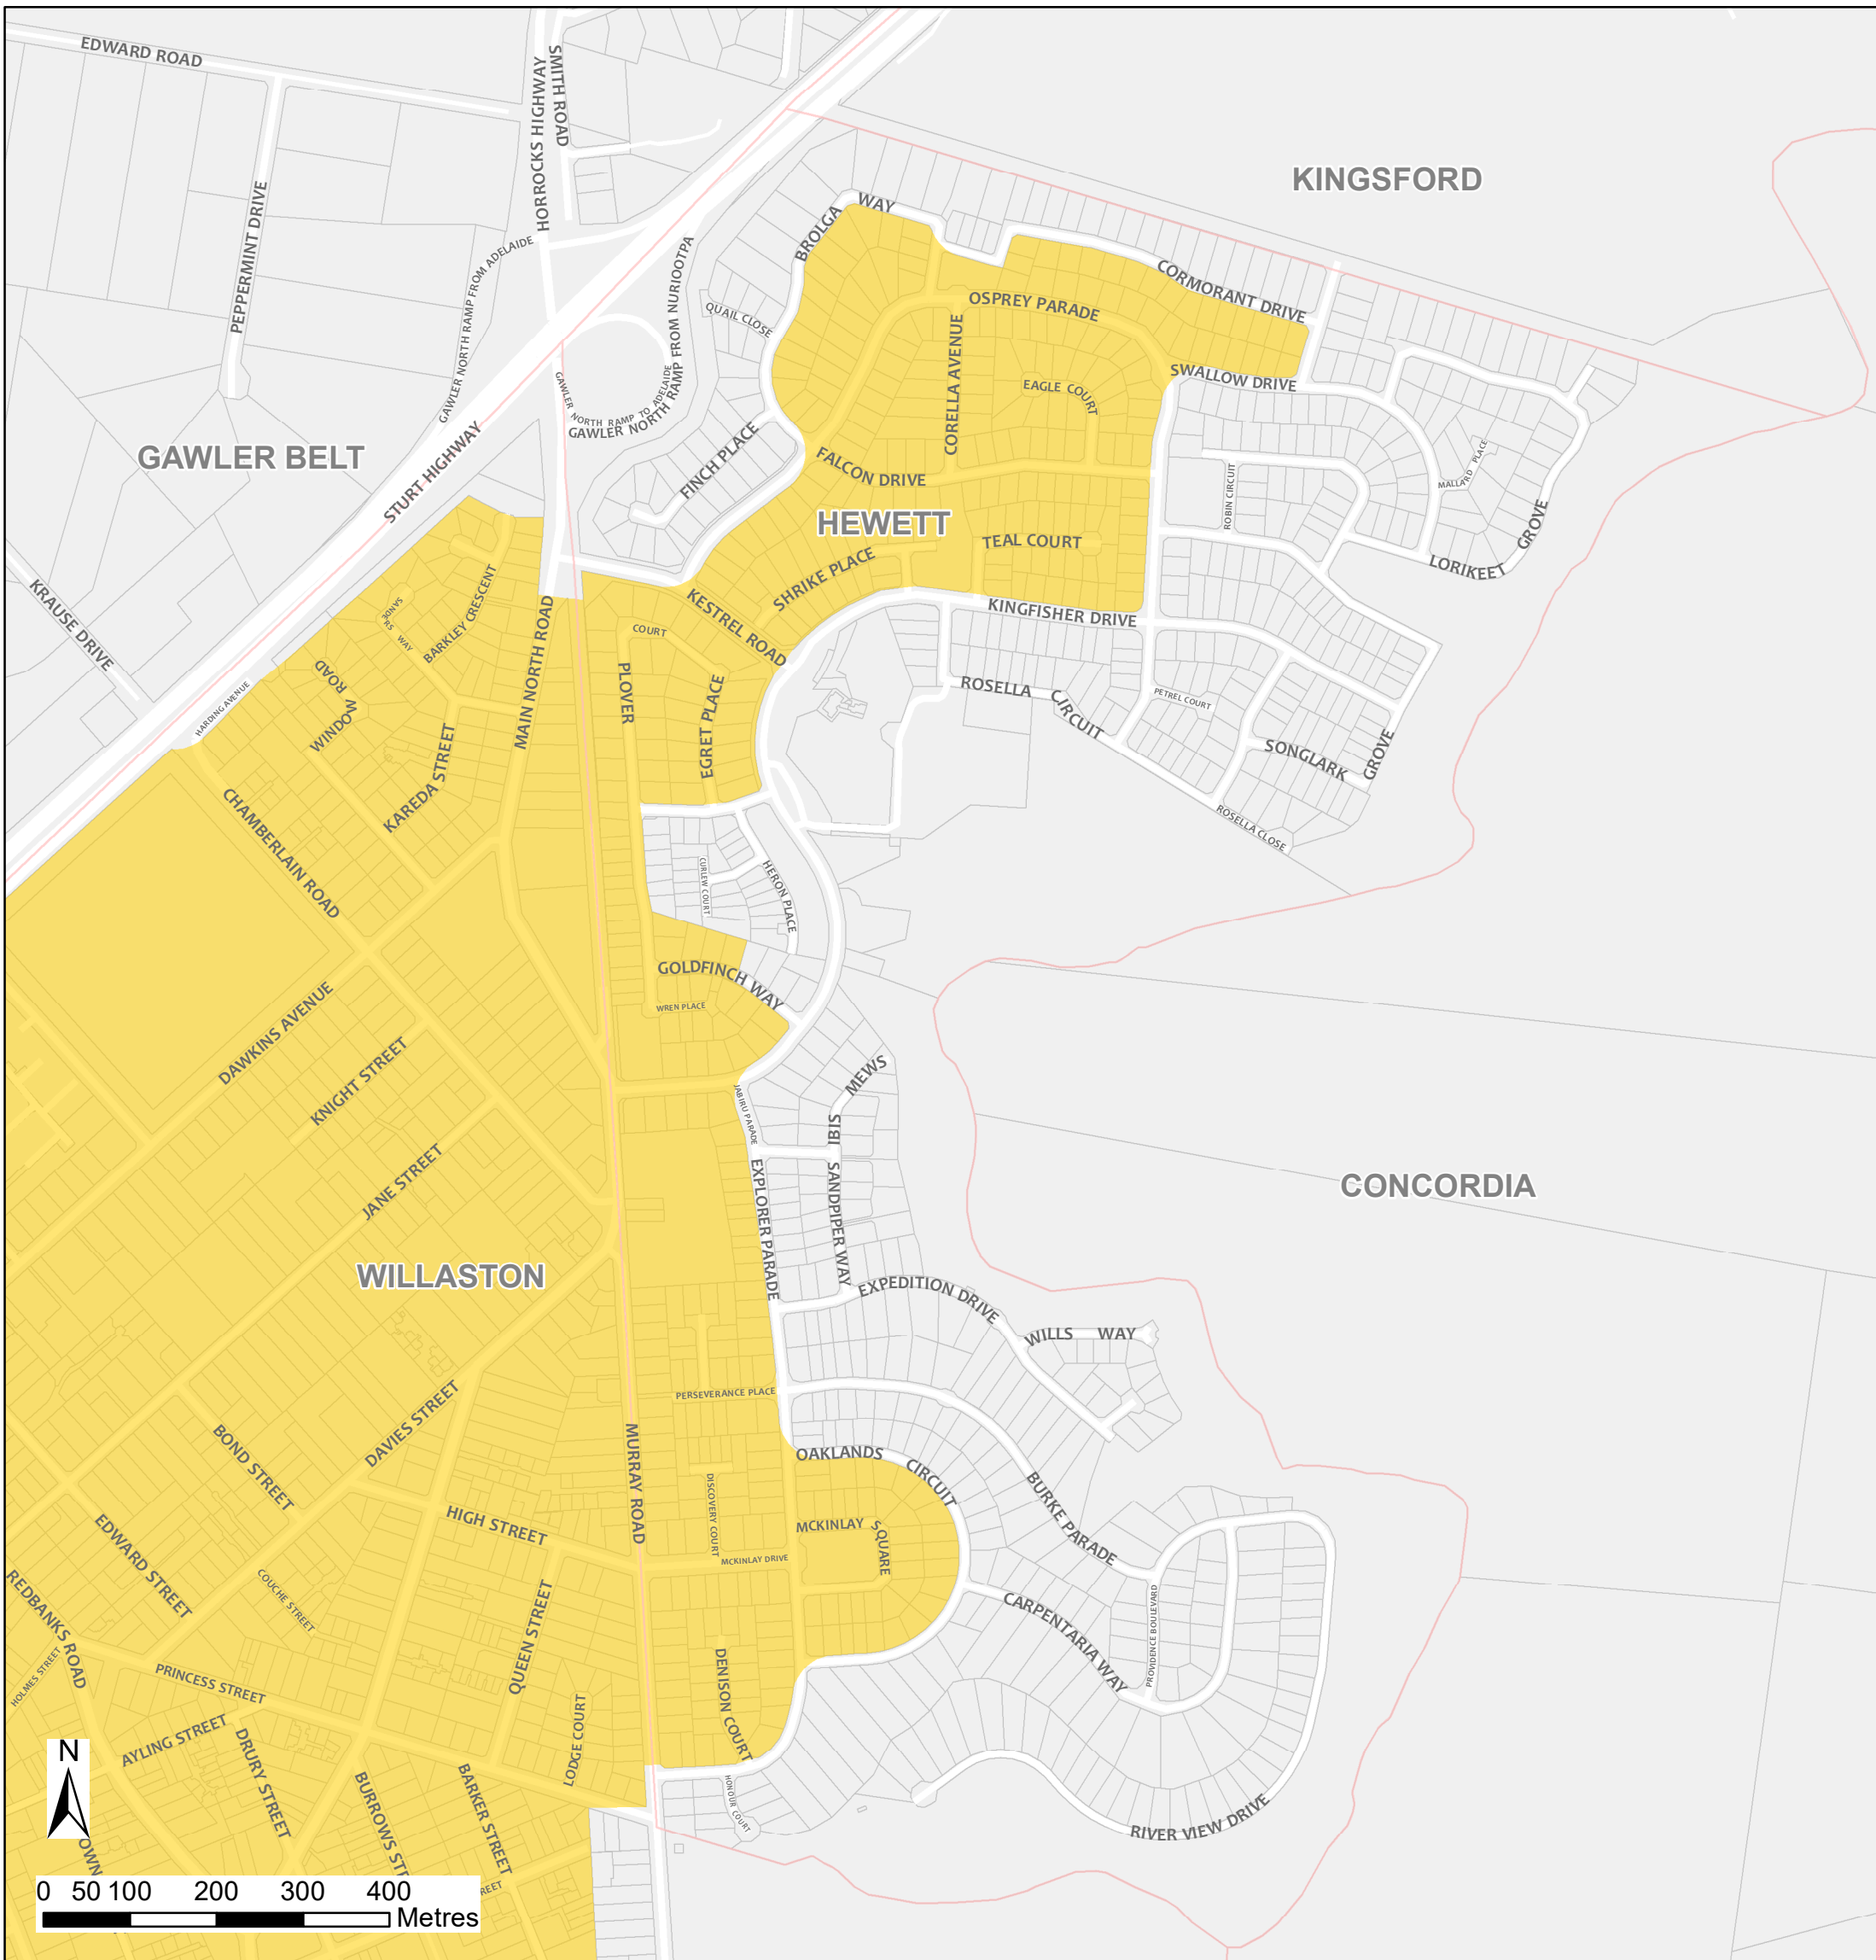

Hewett Bushfire Safer Place

Council: Light Regional Council
Fire Ban District: Mid North

 Bushfire Safer Place  Suburb Boundary  Property Cadastre

This Bushfire Safer Place is considered to be relatively safe from fire due to its low levels of fuel. Although the CFS has taken every care and precaution in identifying this area it will be subjected to spark and ember attack in the event of a fire.

It is recommended that you identify several Bushfire Safer Places when creating your personal Bushfire Survival Plan. Templates for Bushfire Survival Plans are available from the CFS website.

Map produced: February 2018