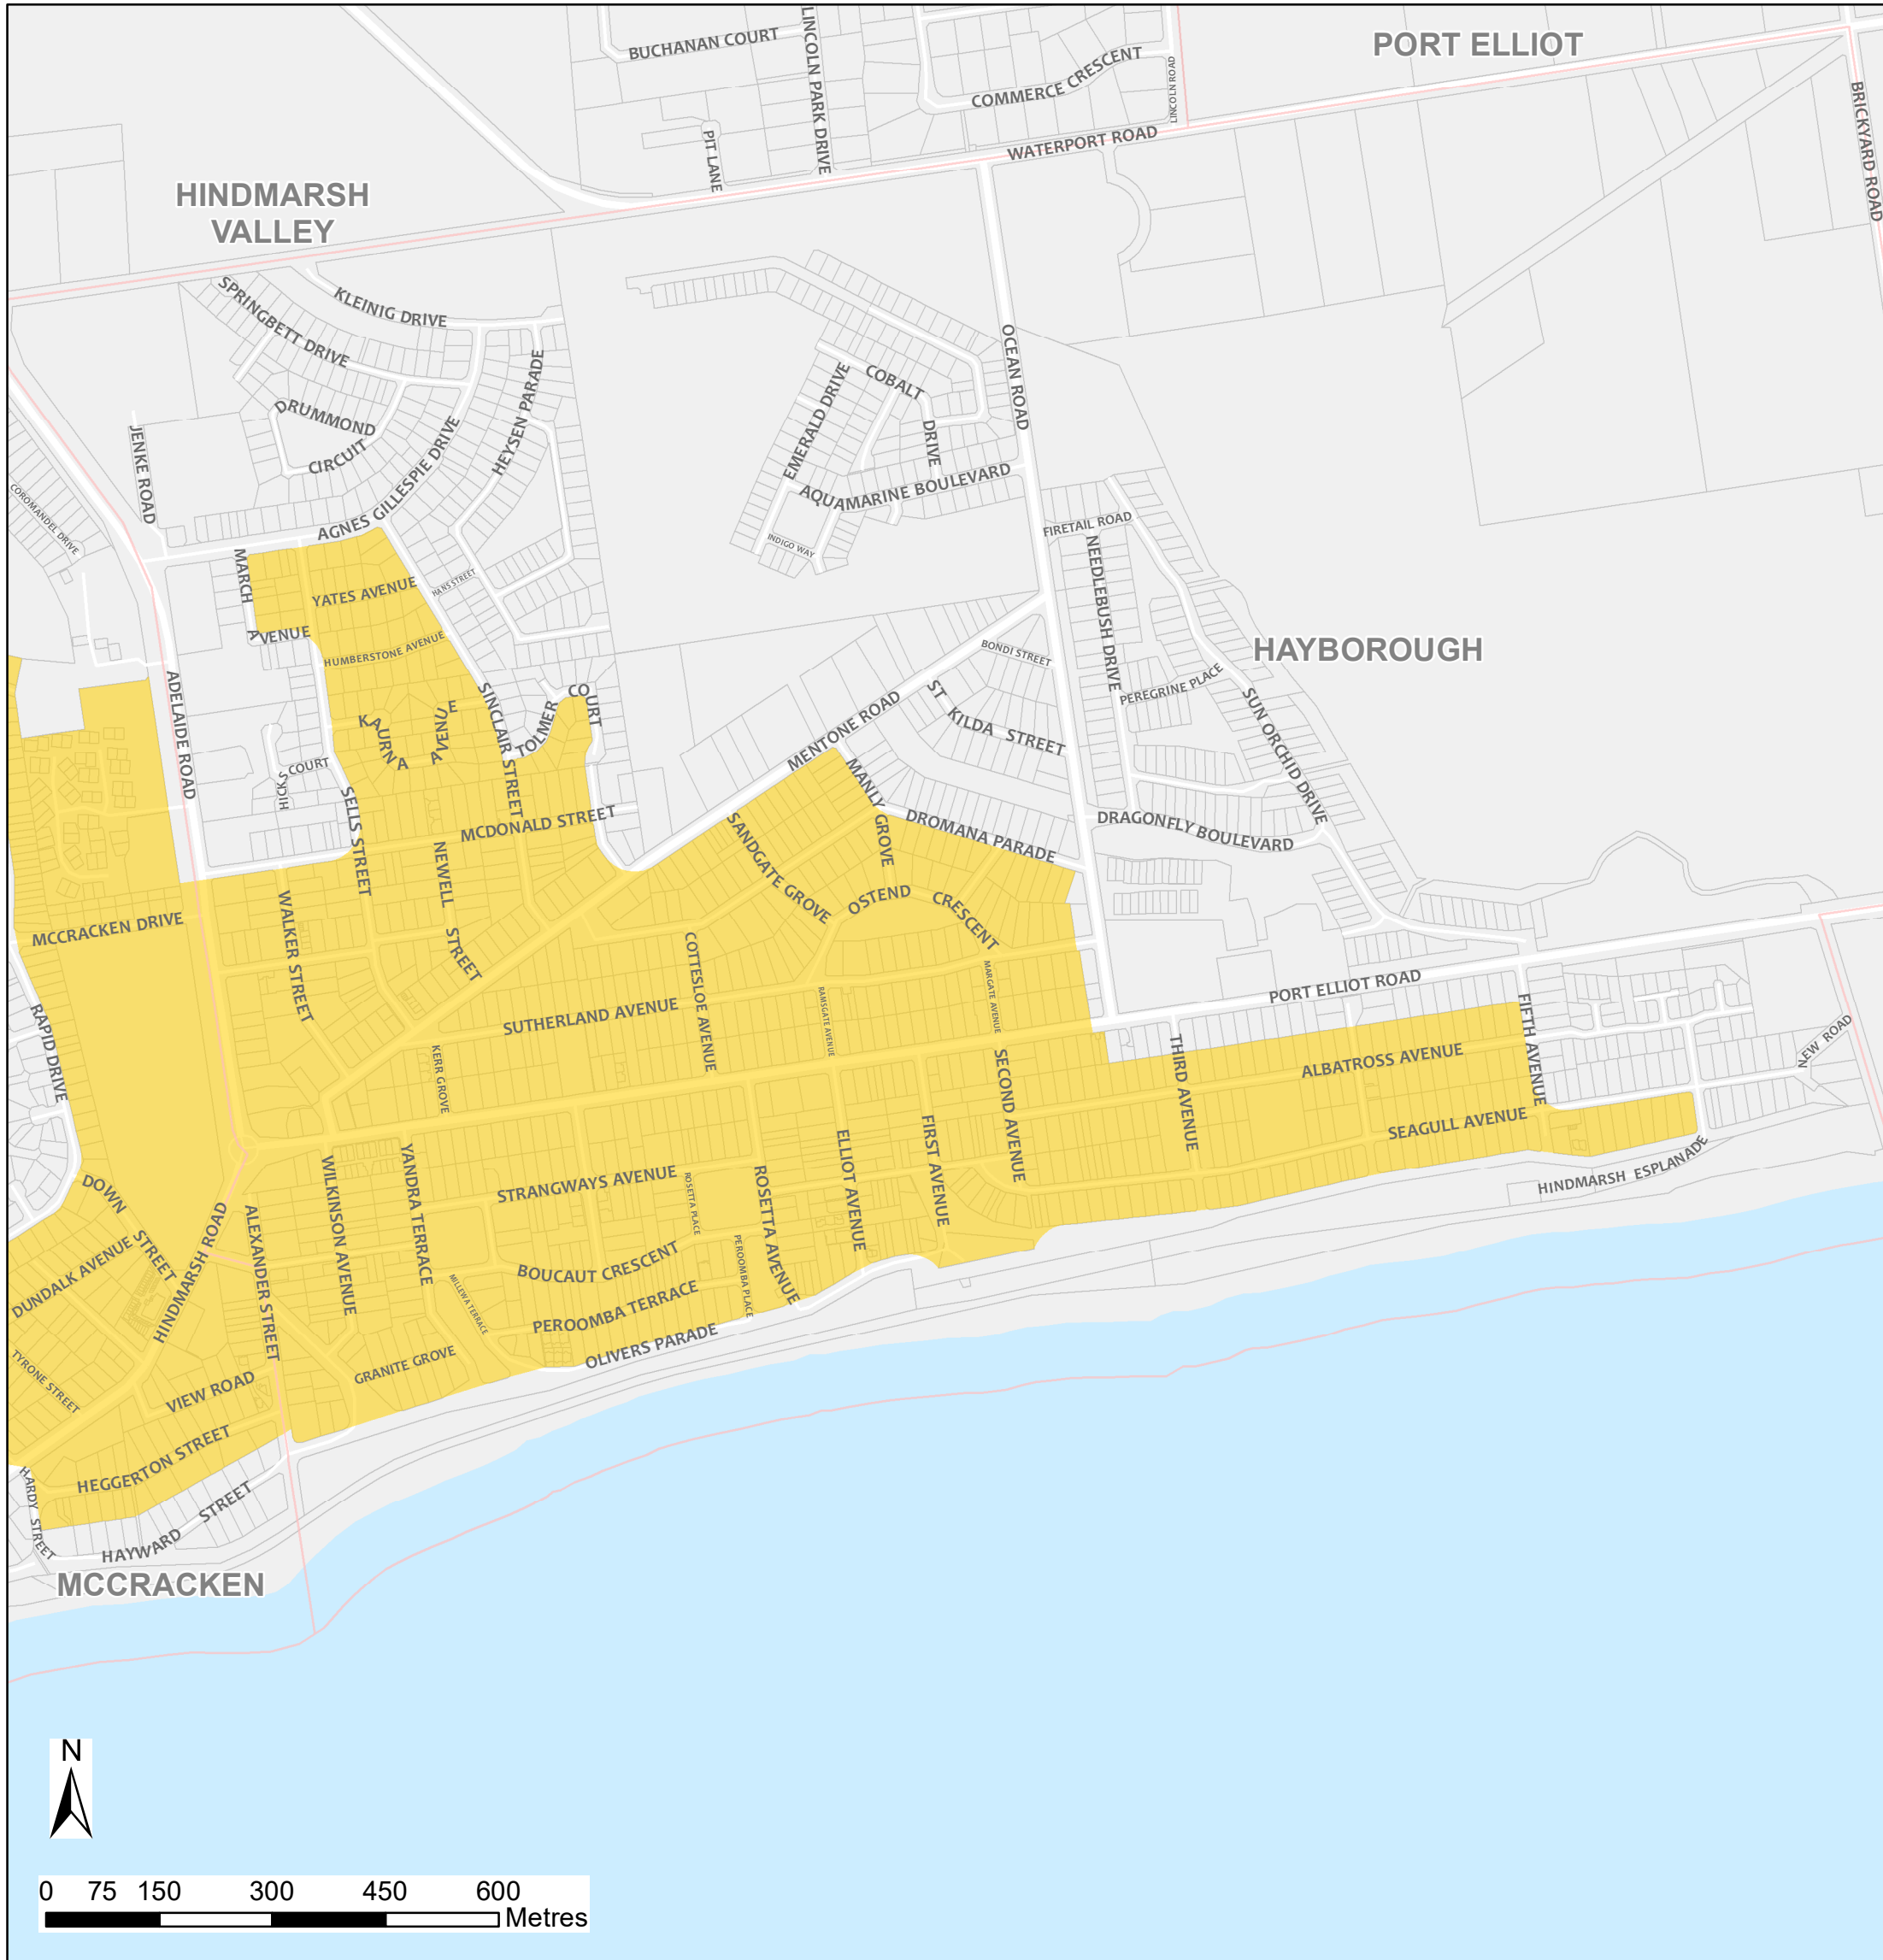

# Hayborough Bushfire Safer Place

Council: City of Victor Harbor  
Fire Ban District: Mount Lofty Ranges

 Suburb Boundary  Bushfire Safer Place  Property Cadastre

This Bushfire Safer Place is considered to be relatively safe from fire due to its low levels of fuel. Although the CFS has taken every care and precaution in identifying this area it will be subjected to spark and ember attack in the event of a fire.

It is recommended that you identify several Bushfire Safer Places when creating your personal Bushfire Survival Plan. Templates for Bushfire Survival Plans are available from the CFS website.

Map produced: February 2018