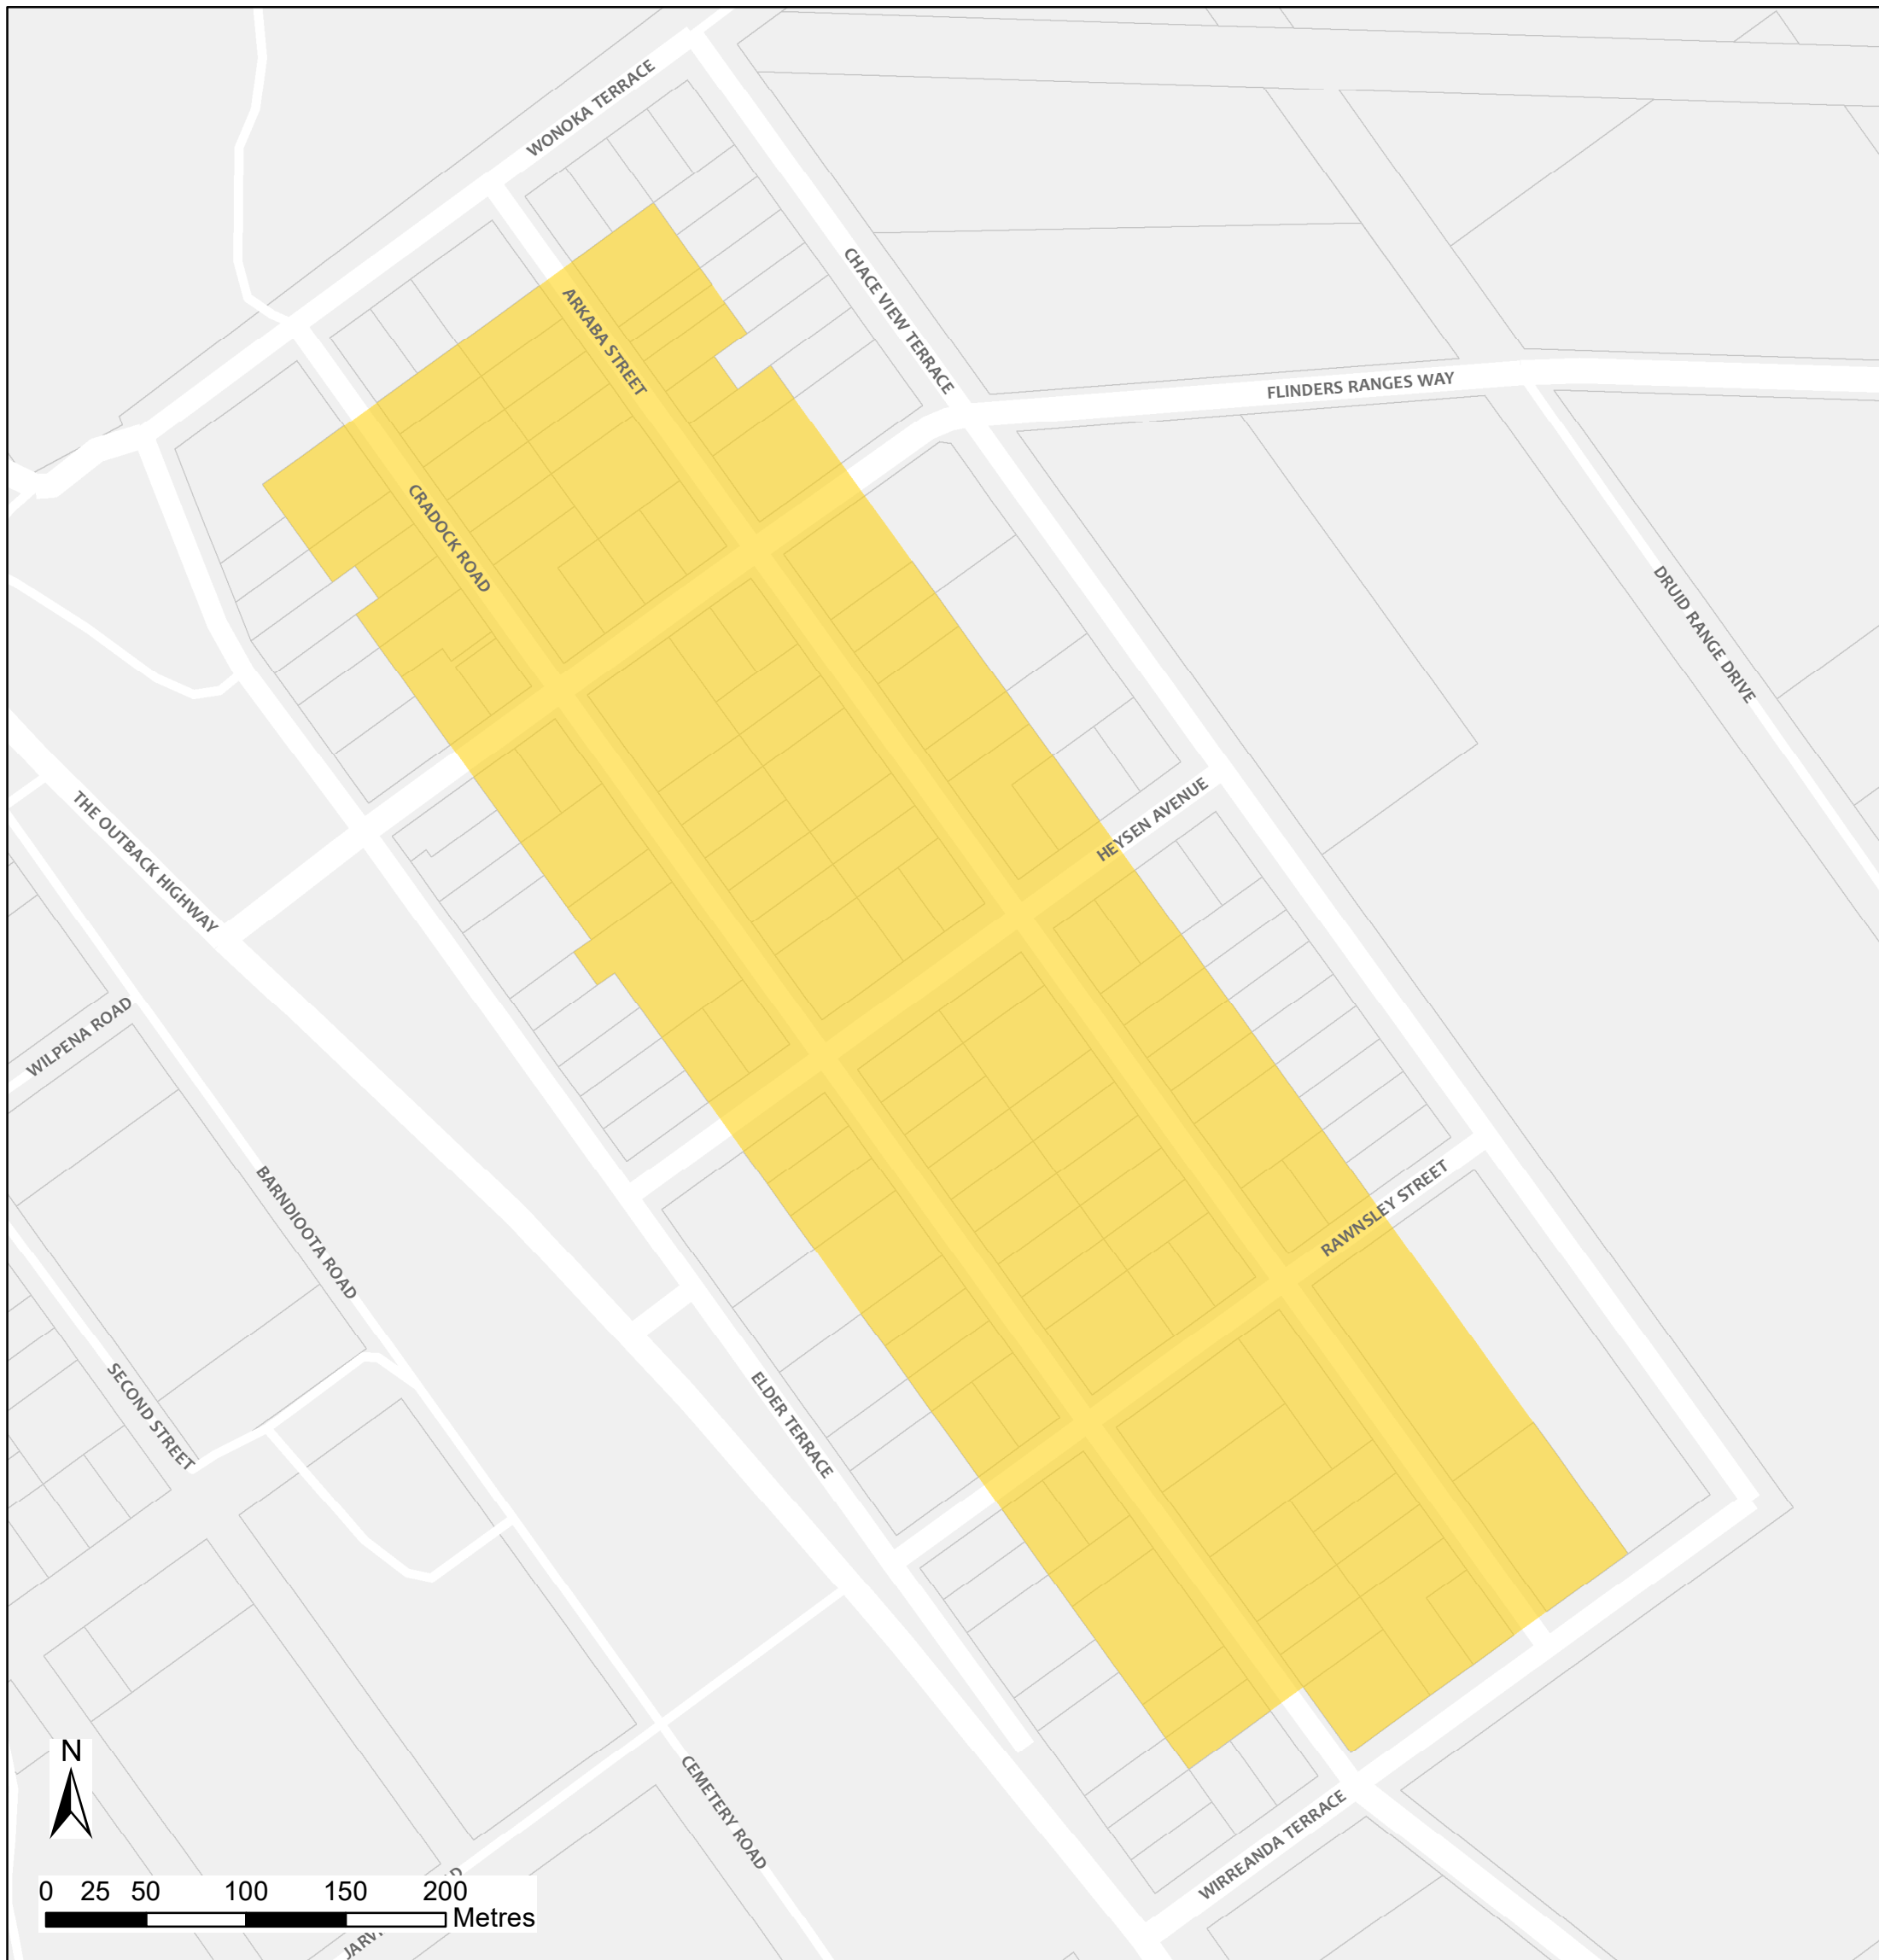

Hawker Bushfire Safer Place

Council: The Flinders Ranges Council
Fire Ban District: Flinders

 Bushfire Safer Place  Property Cadastre

This Bushfire Safer Place is considered to be relatively safe from fire due to its low levels of fuel. Although the CFS has taken every care and precaution in identifying this area it will be subjected to spark and ember attack in the event of a fire.